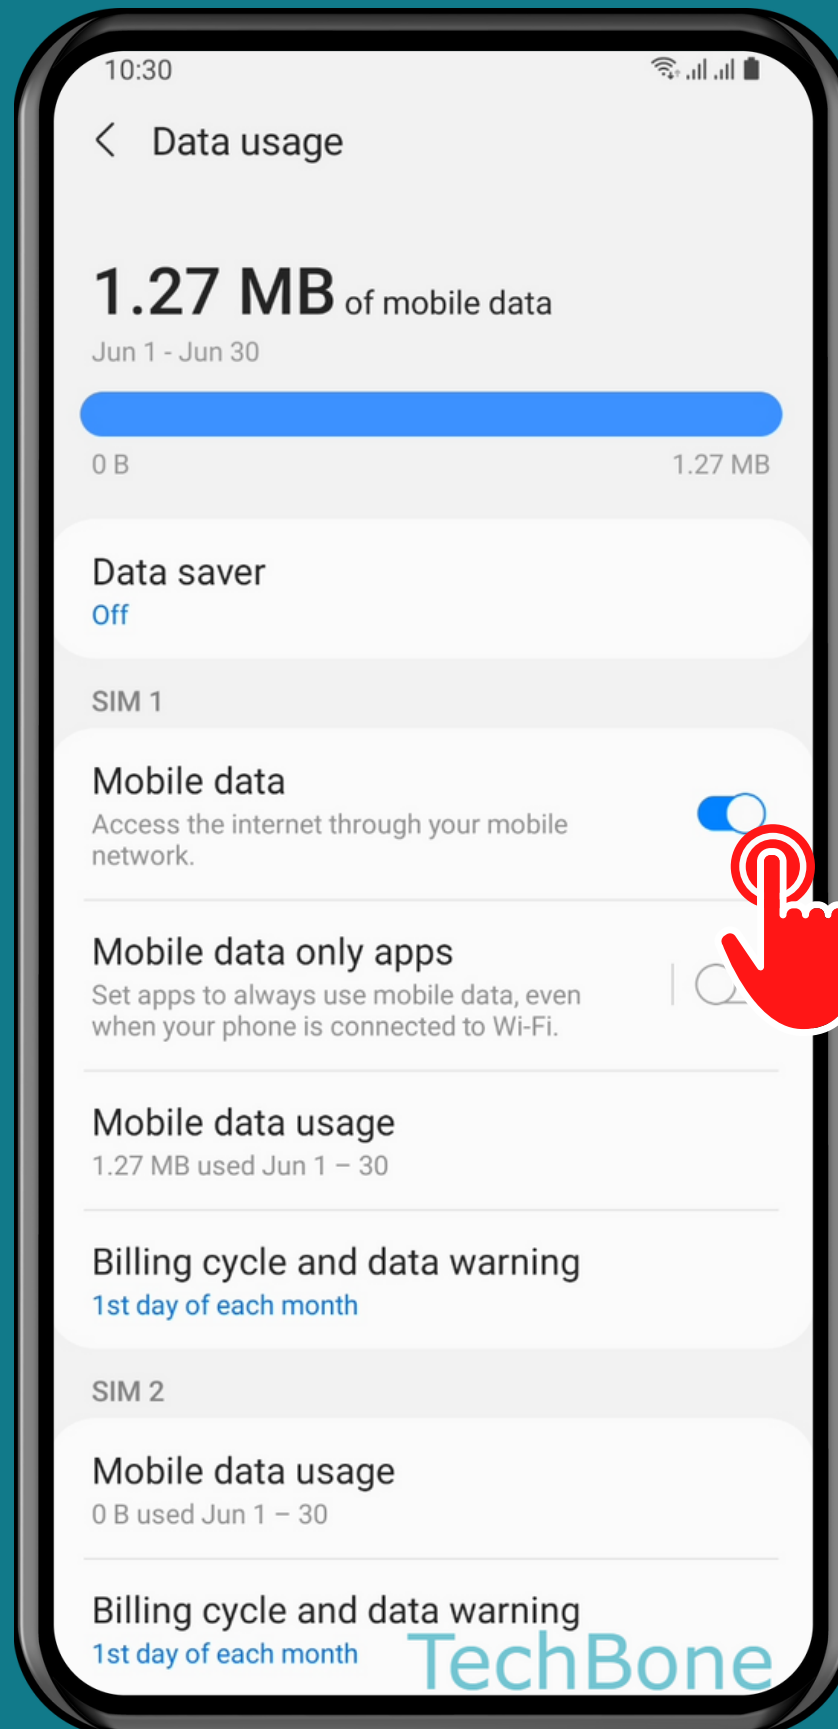

SAMSUNG

Android 11 - One UI 3

HOW TO TURN ON/OFF MOBILE DATA

Tap on
Settings

Tap on Connections

Tap on Data usage

Turn On/Off Mobile data

Done!