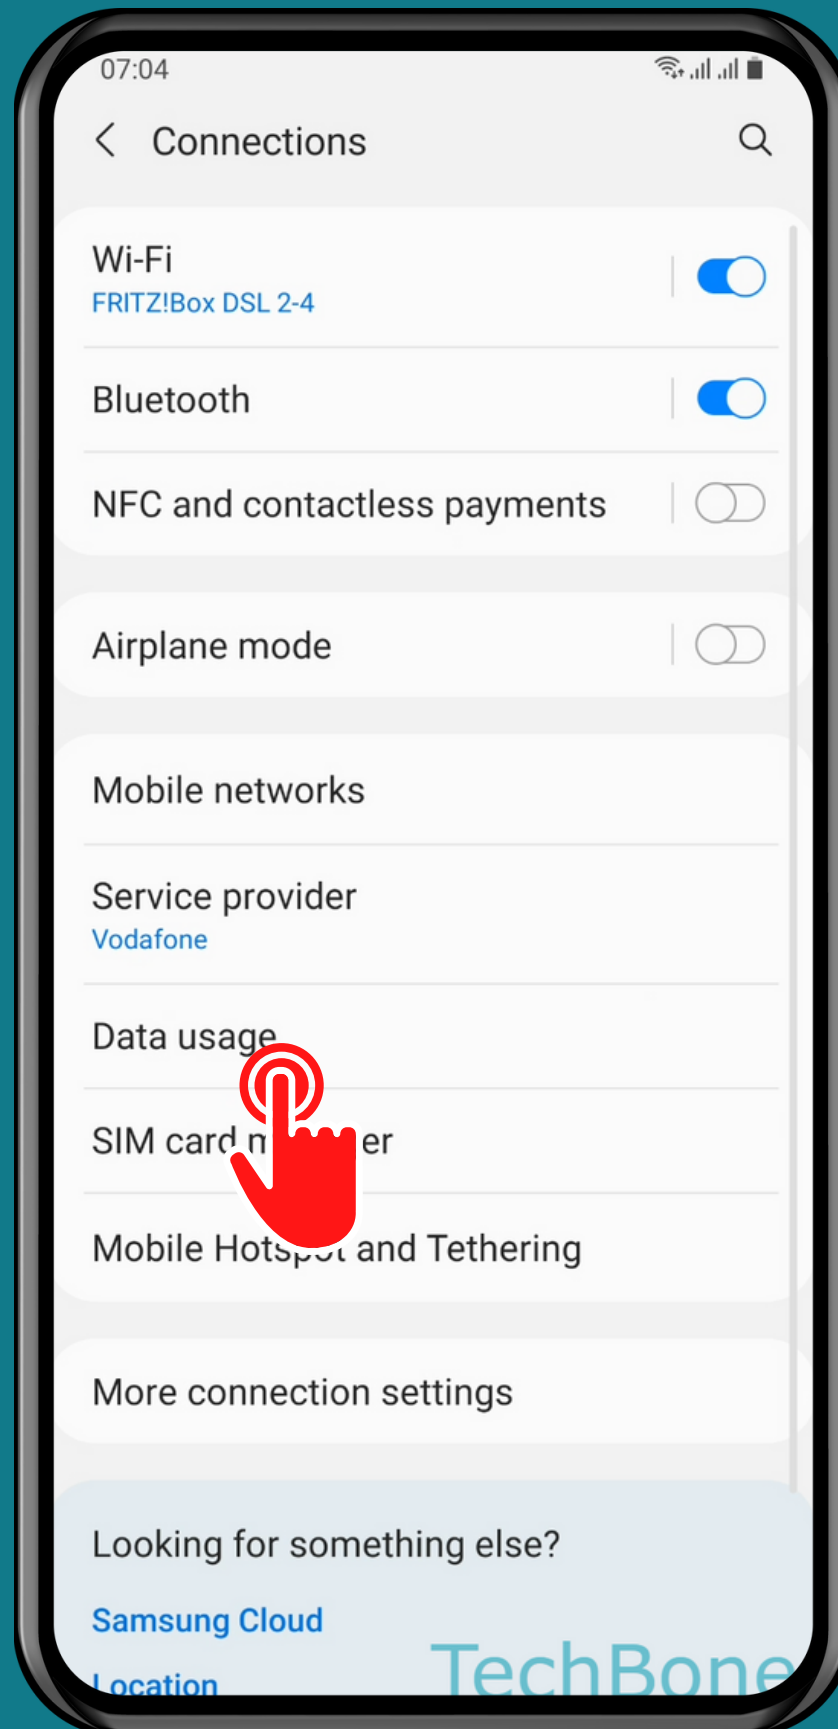

SAMSUNG

Android 11 - One UI 3

HOW TO TURN ON/OFF MOBILE DATA

Tap on
Settings

Tap on Connections

Tap on Data usage

Turn On/Off Mobile data

Done!