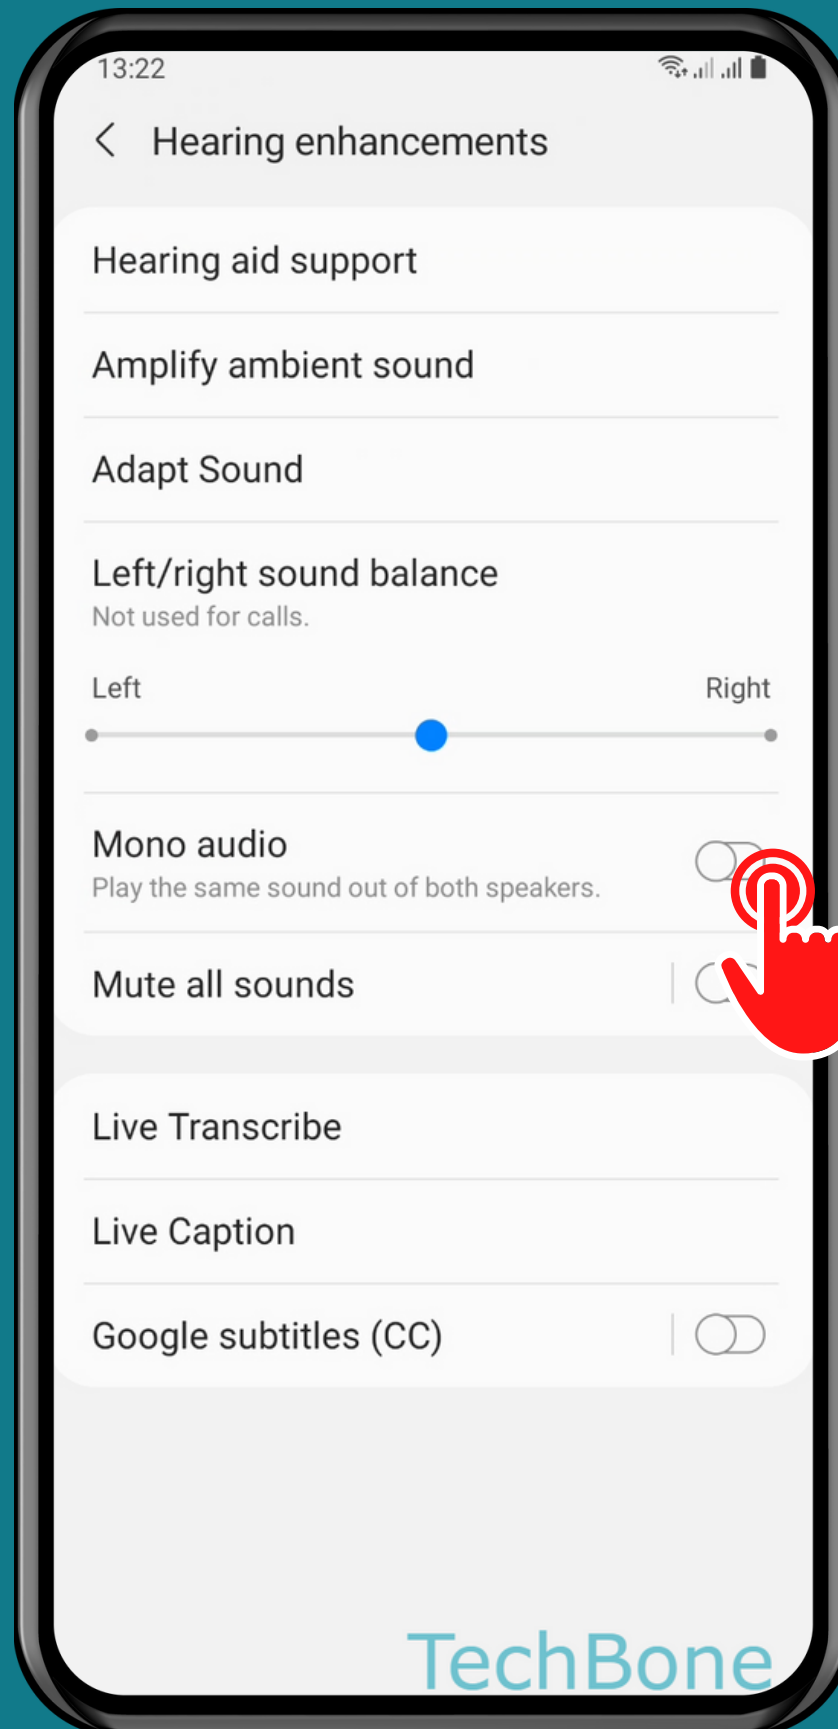

Turn On/Off Mono audio

TechBone