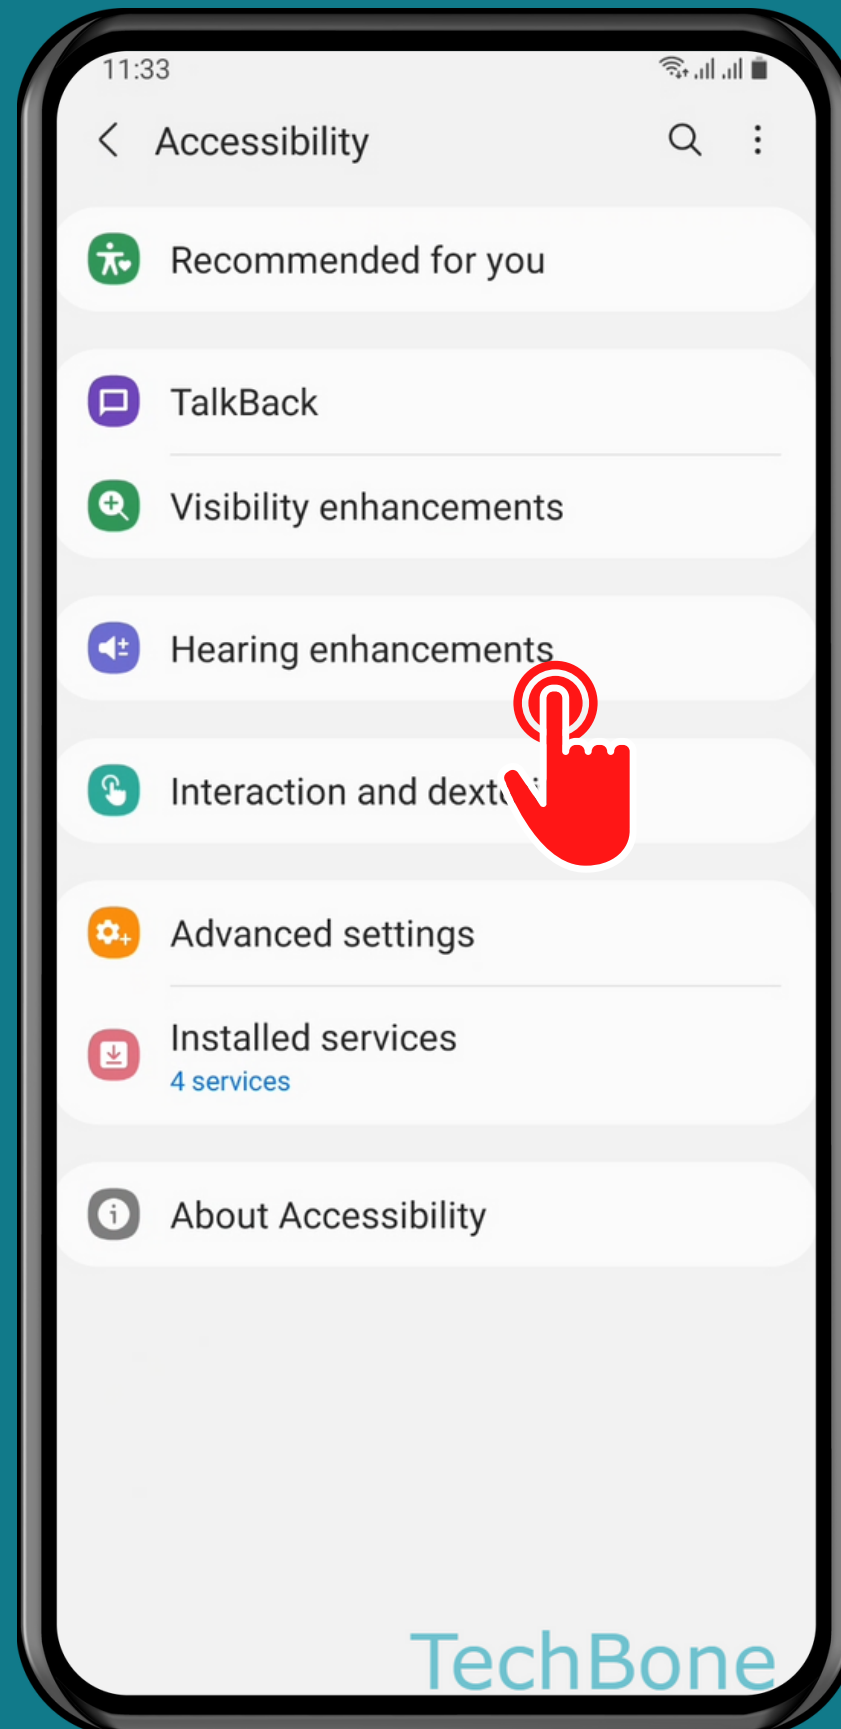

SAMSUNG

Android 11 - One UI 3

# HOW TO TURN ON/OFF MONO AUDIO

Tap on  
Settings

# Tap on Accessibility