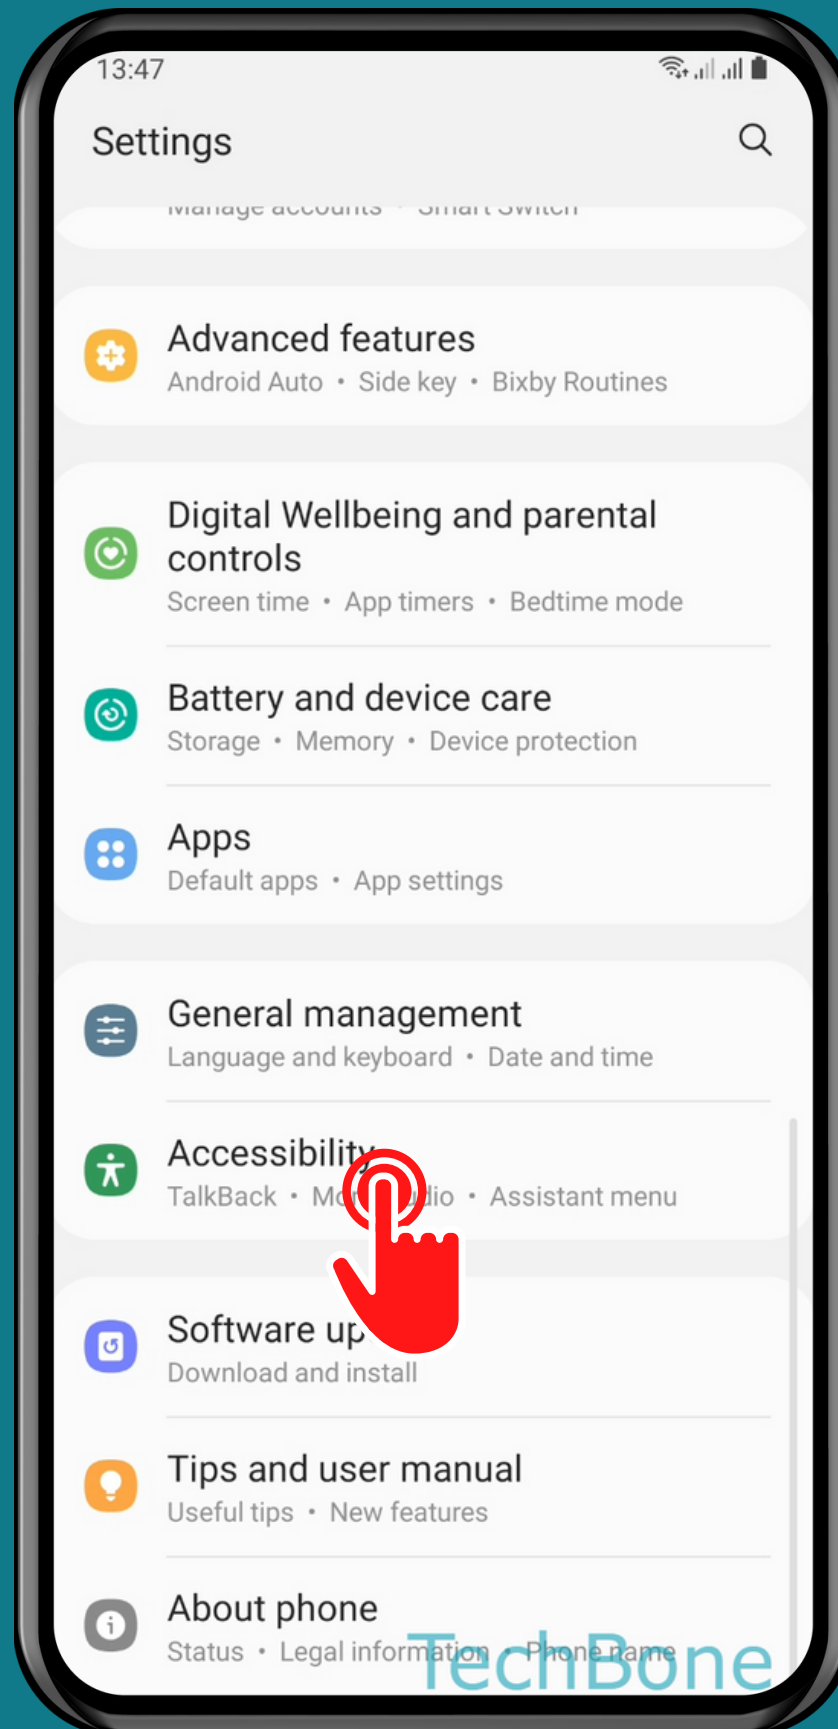

SAMSUNG

Android 11 - One UI 3

# HOW TO TURN ON/OFF MONO AUDIO

Tap on  
Settings

# Tap on Accessibility