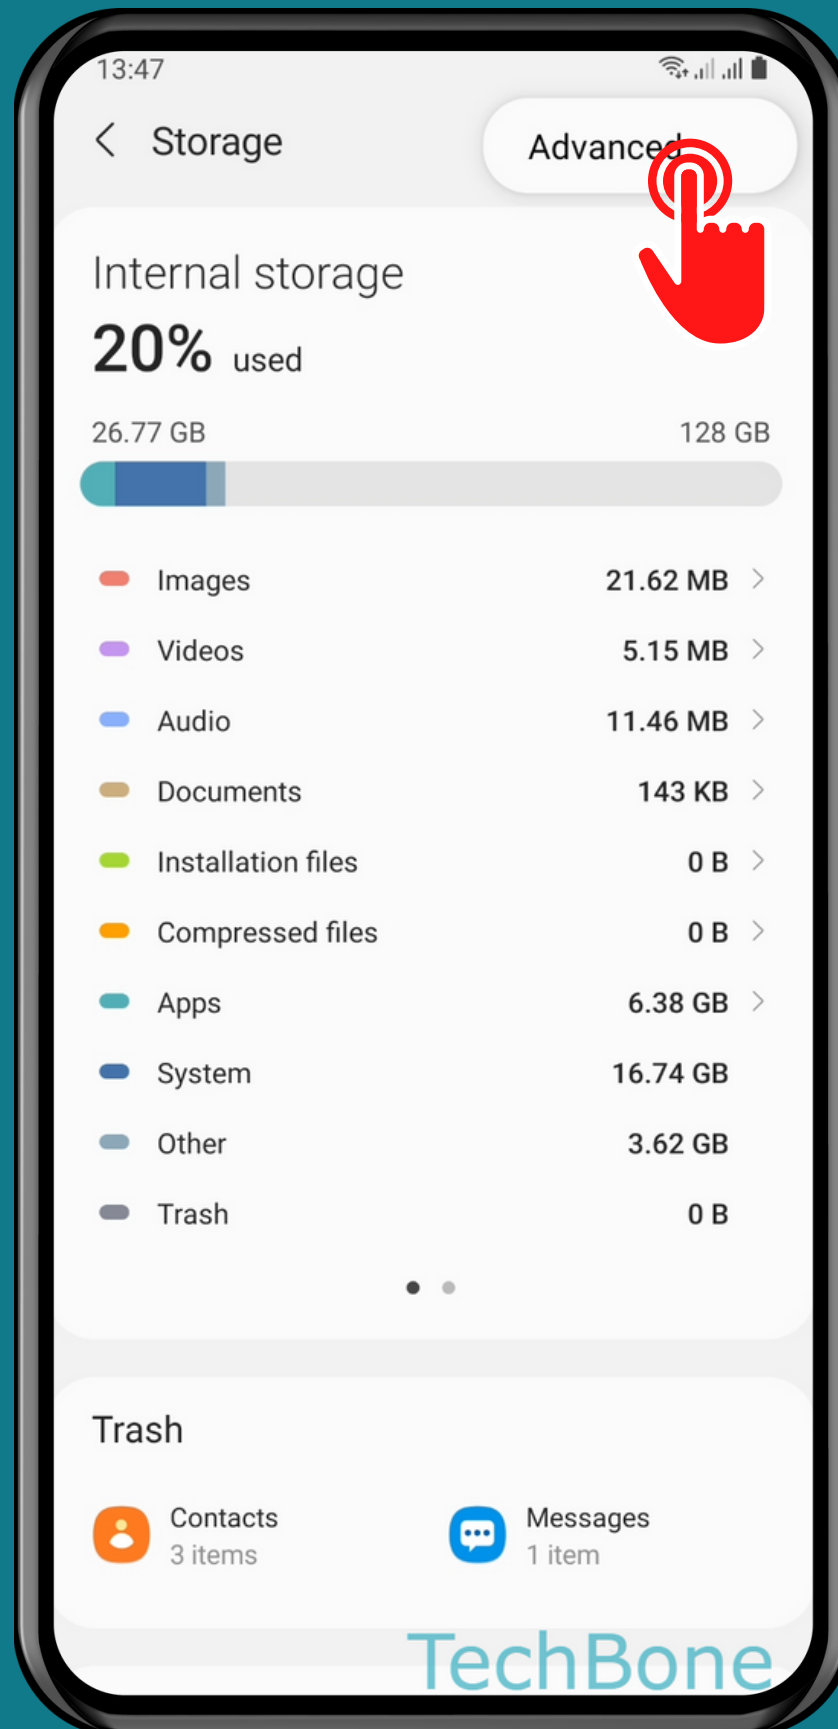

SAMSUNG

Android 11 - One UI 3

HOW TO MOUNT SD CARD

Tap on Settings

Tap on Battery and device care

Tap on
Storage

Open the Menu

Tap on
Advanced

Tap on SD card

Tap on
Mount

Done!