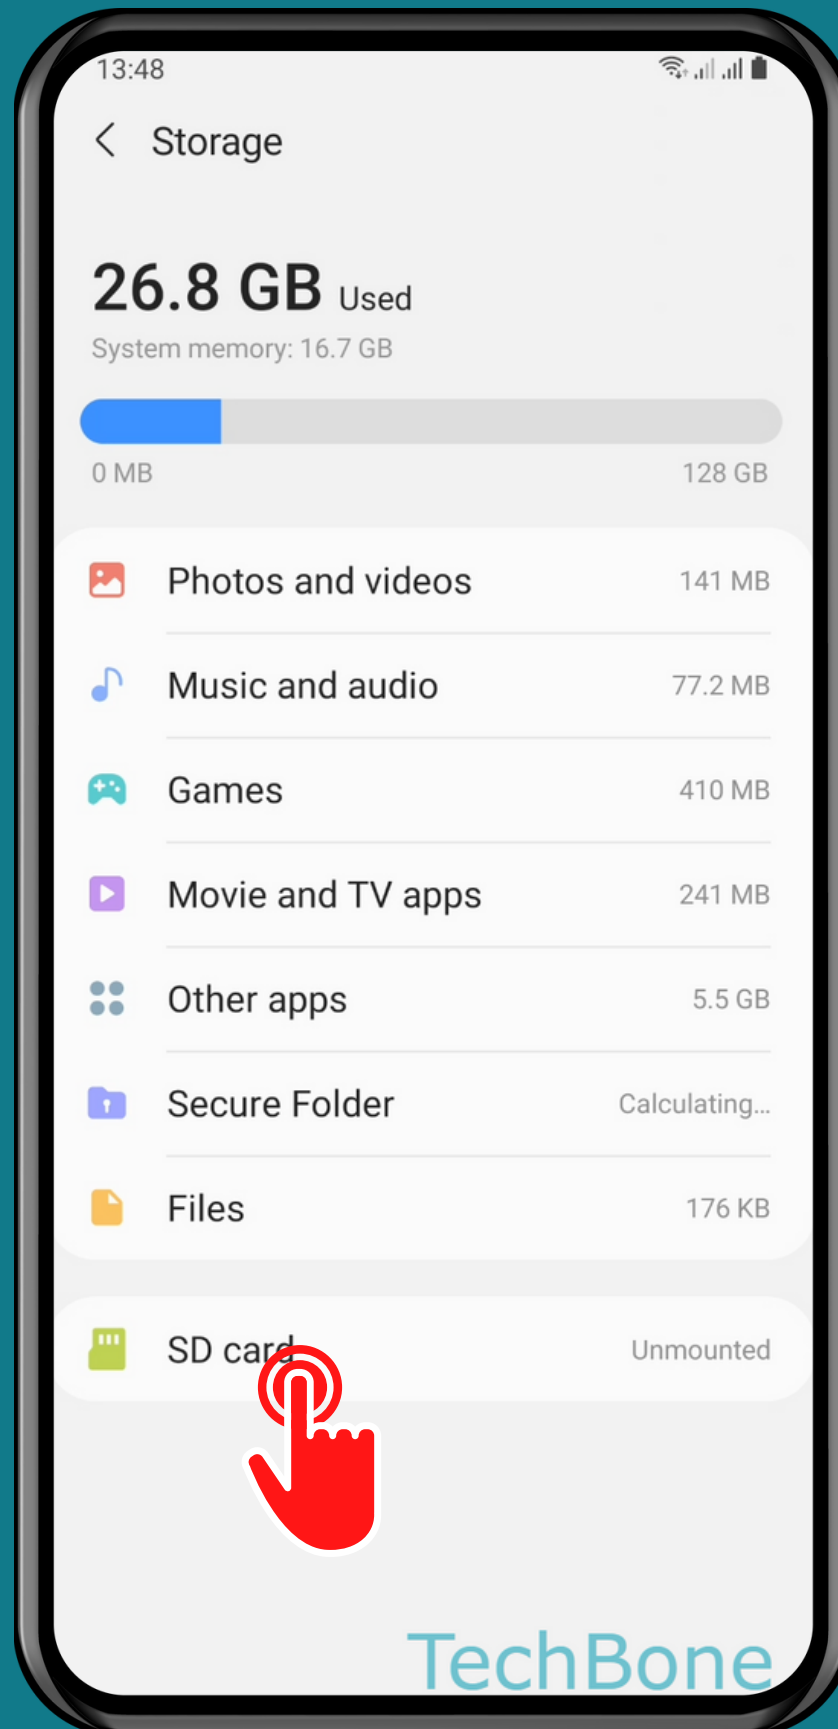

SAMSUNG

Android 11 - One UI 3

HOW TO MOUNT SD CARD

Tap on Settings

Tap on Battery and device care

Tap on
Storage

Open the Menu

Tap on
Advanced

Tap on SD card

Tap on
Mount

Done!