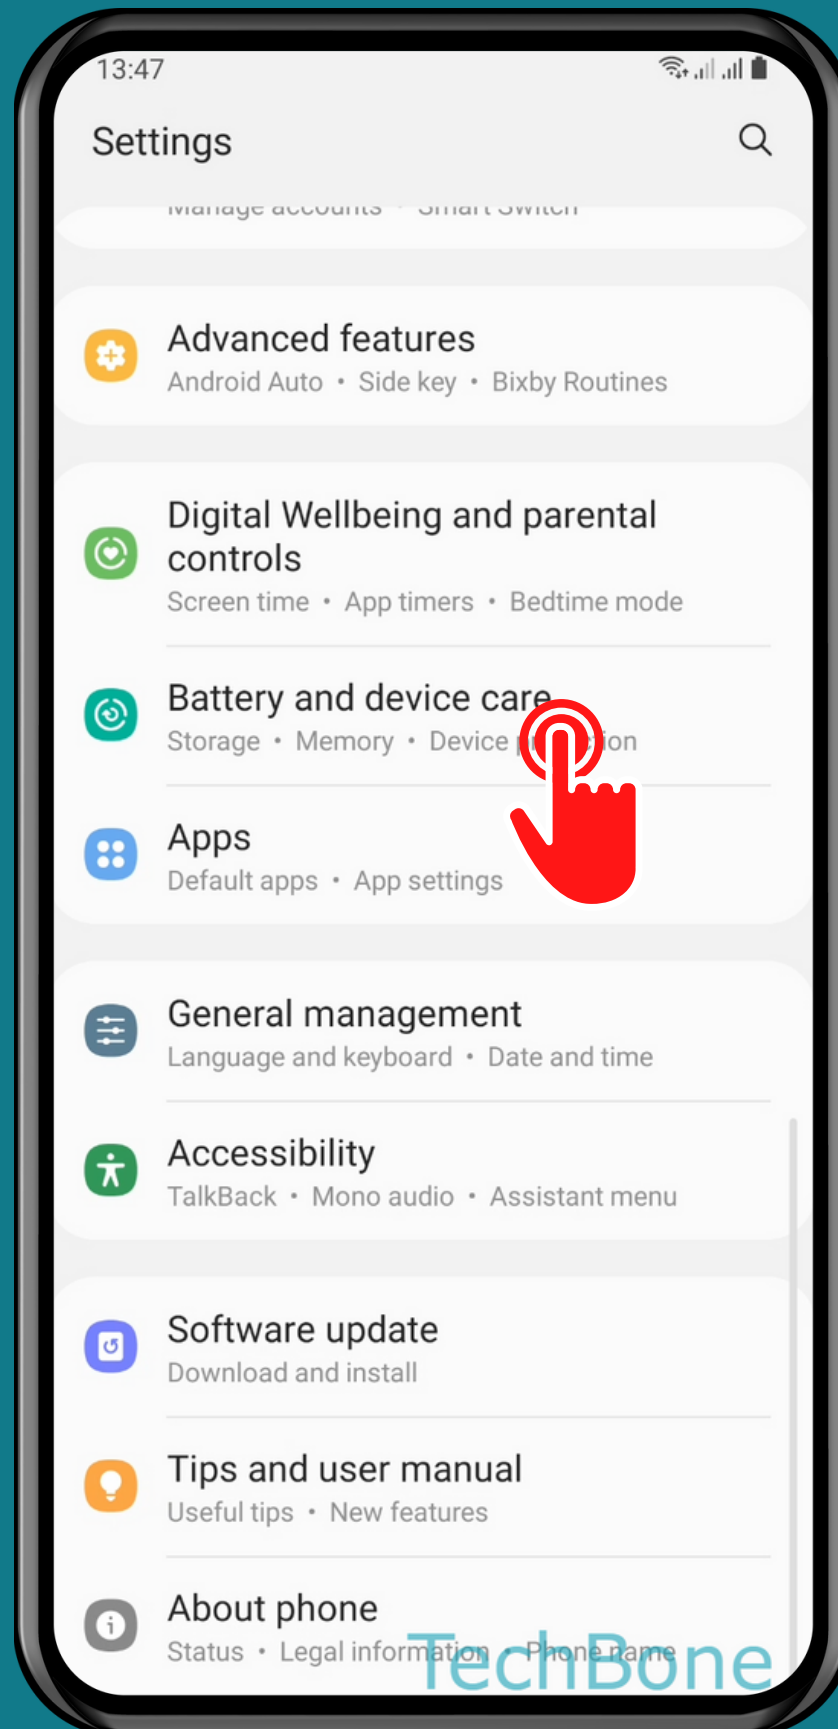

SAMSUNG

Android 11 - One UI 3

HOW TO MOUNT SD CARD

Tap on Settings

Tap on Battery and device care

Tap on
Storage

Open the Menu

Tap on
Advanced

Tap on SD card

Tap on
Mount

Done!