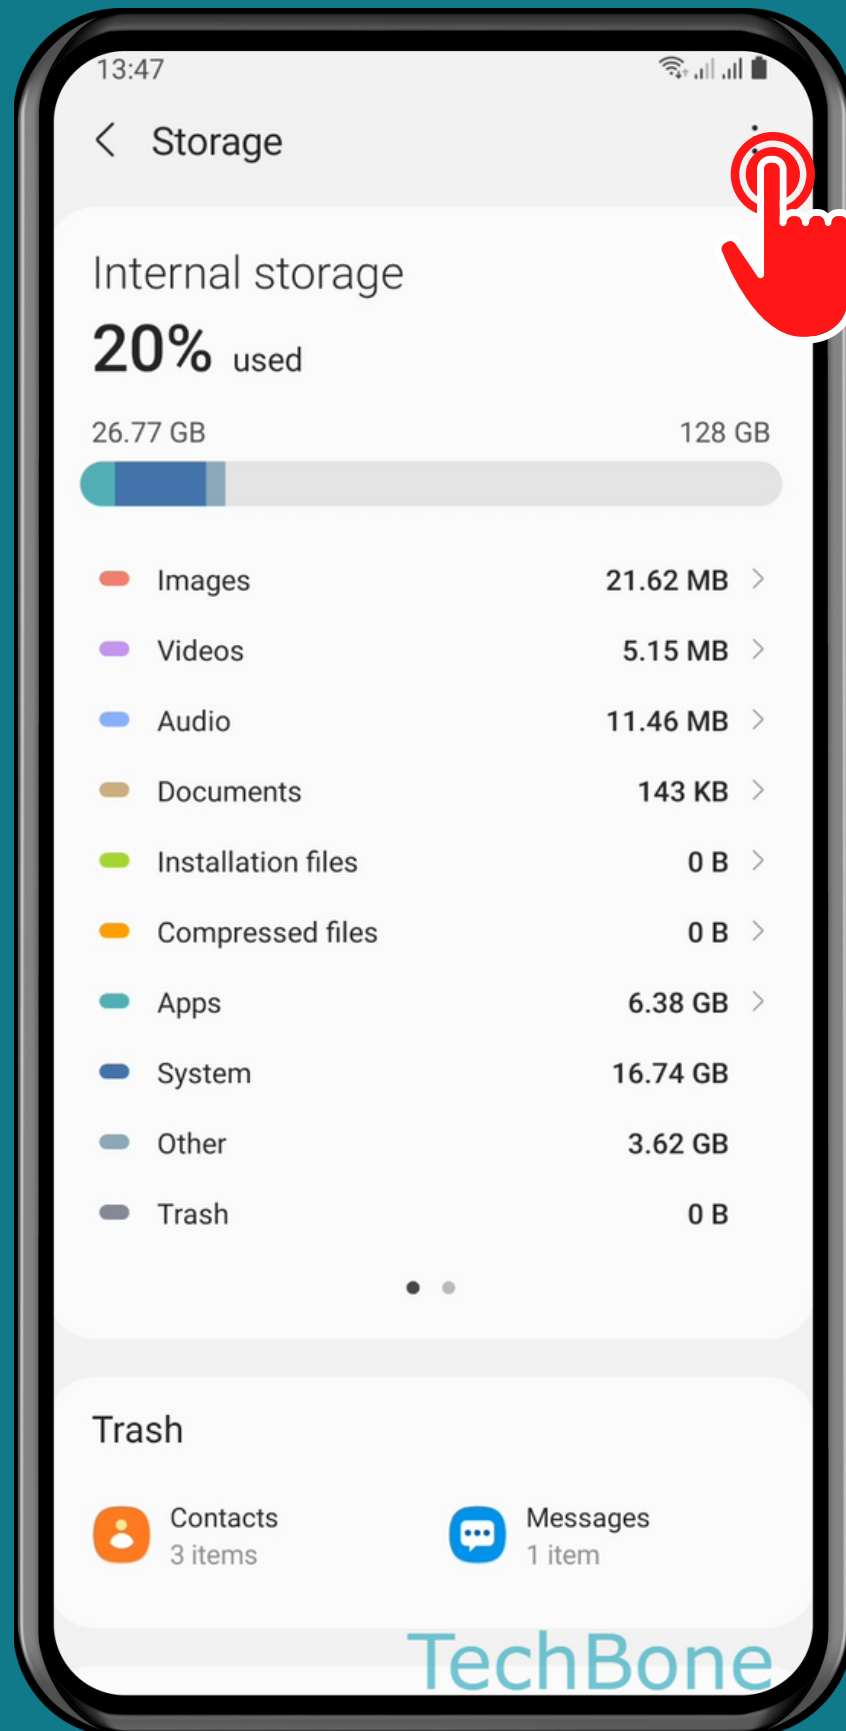

SAMSUNG

Android 11 - One UI 3

HOW TO MOUNT SD CARD

Tap on Settings

Tap on Battery and device care

Tap on
Storage

Open the Menu

Tap on
Advanced

Tap on SD card

Tap on
Mount

Done!