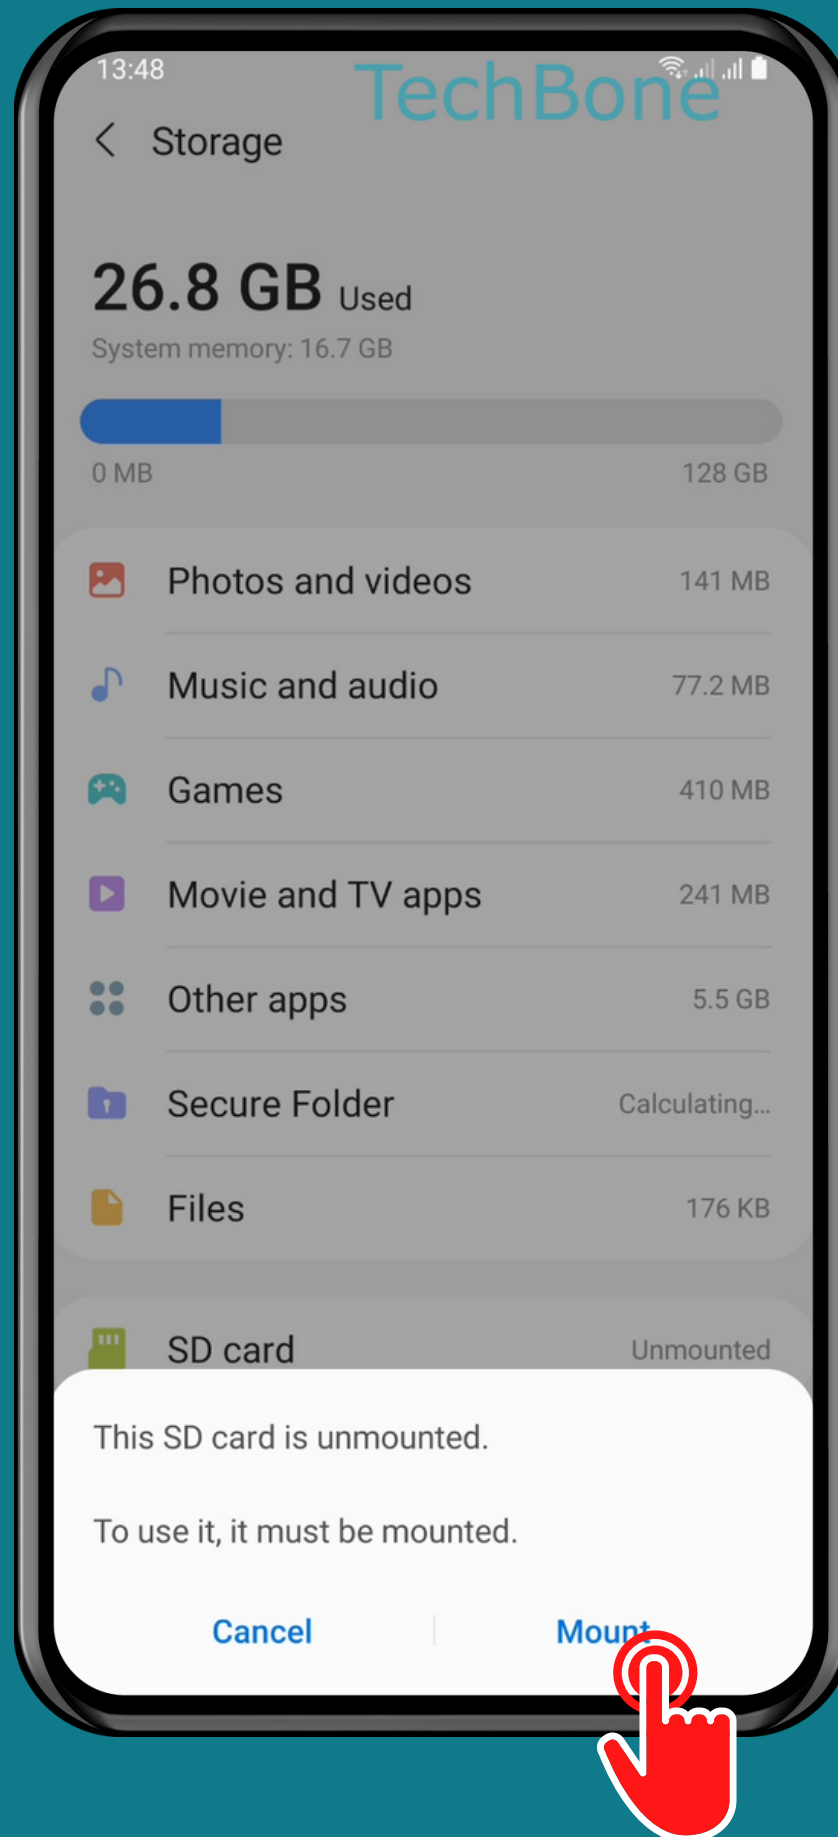

SAMSUNG

Android 11 - One UI 3

HOW TO MOUNT SD CARD

Tap on Settings

Tap on Battery and device care

Tap on
Storage

Open the Menu

Tap on
Advanced

Tap on SD card

Tap on
Mount

Done!