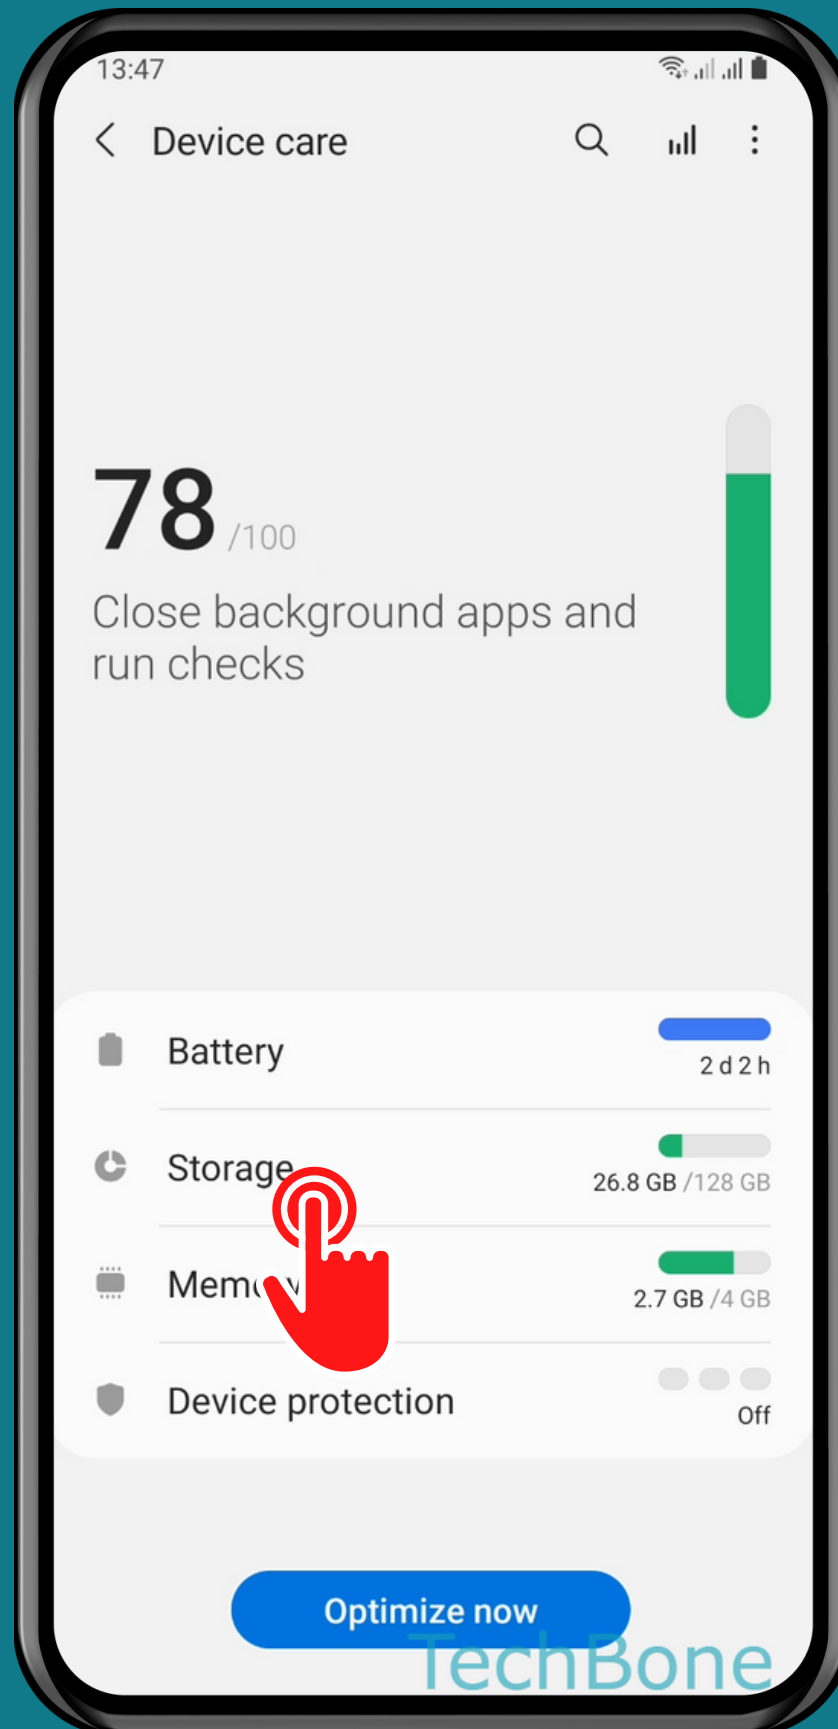

SAMSUNG

Android 11 - One UI 3

HOW TO MOUNT SD CARD

Tap on Settings

Tap on Battery and device care

Tap on
Storage

Open the Menu

Tap on
Advanced

Tap on SD card

Tap on
Mount

Done!