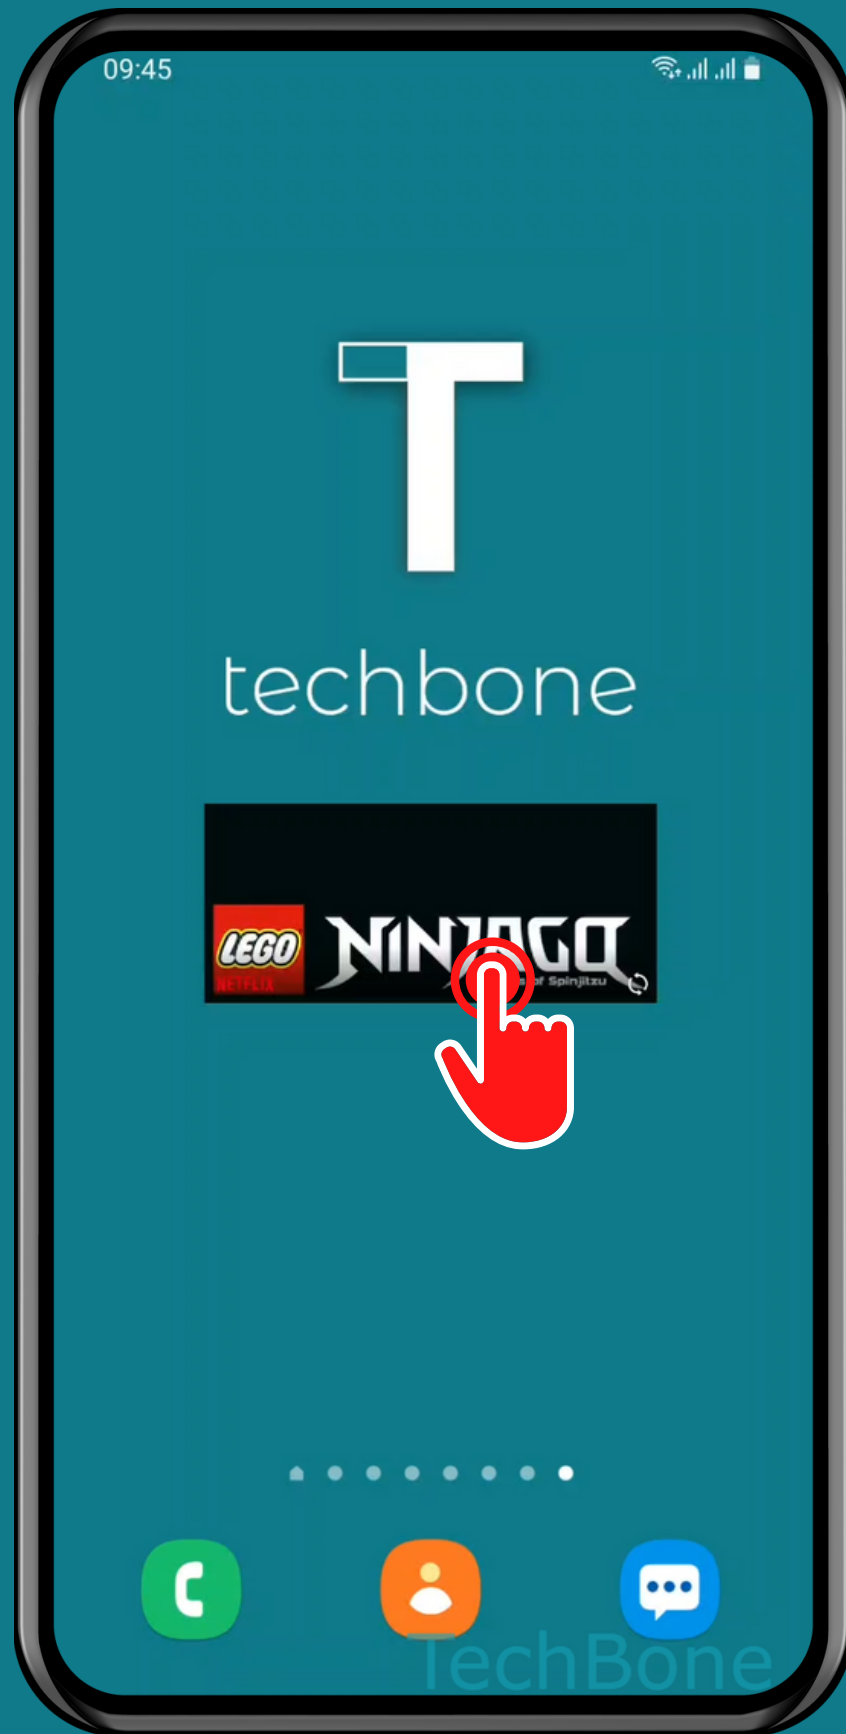

SAMSUNG

Android 11 - One UI 3

# HOW TO MOVE A WIDGET ON HOME SCREEN

# Tap and hold a Widget

Drag the **Widget** to  
the desired position

Release the **Widget**  
to position it

Done!