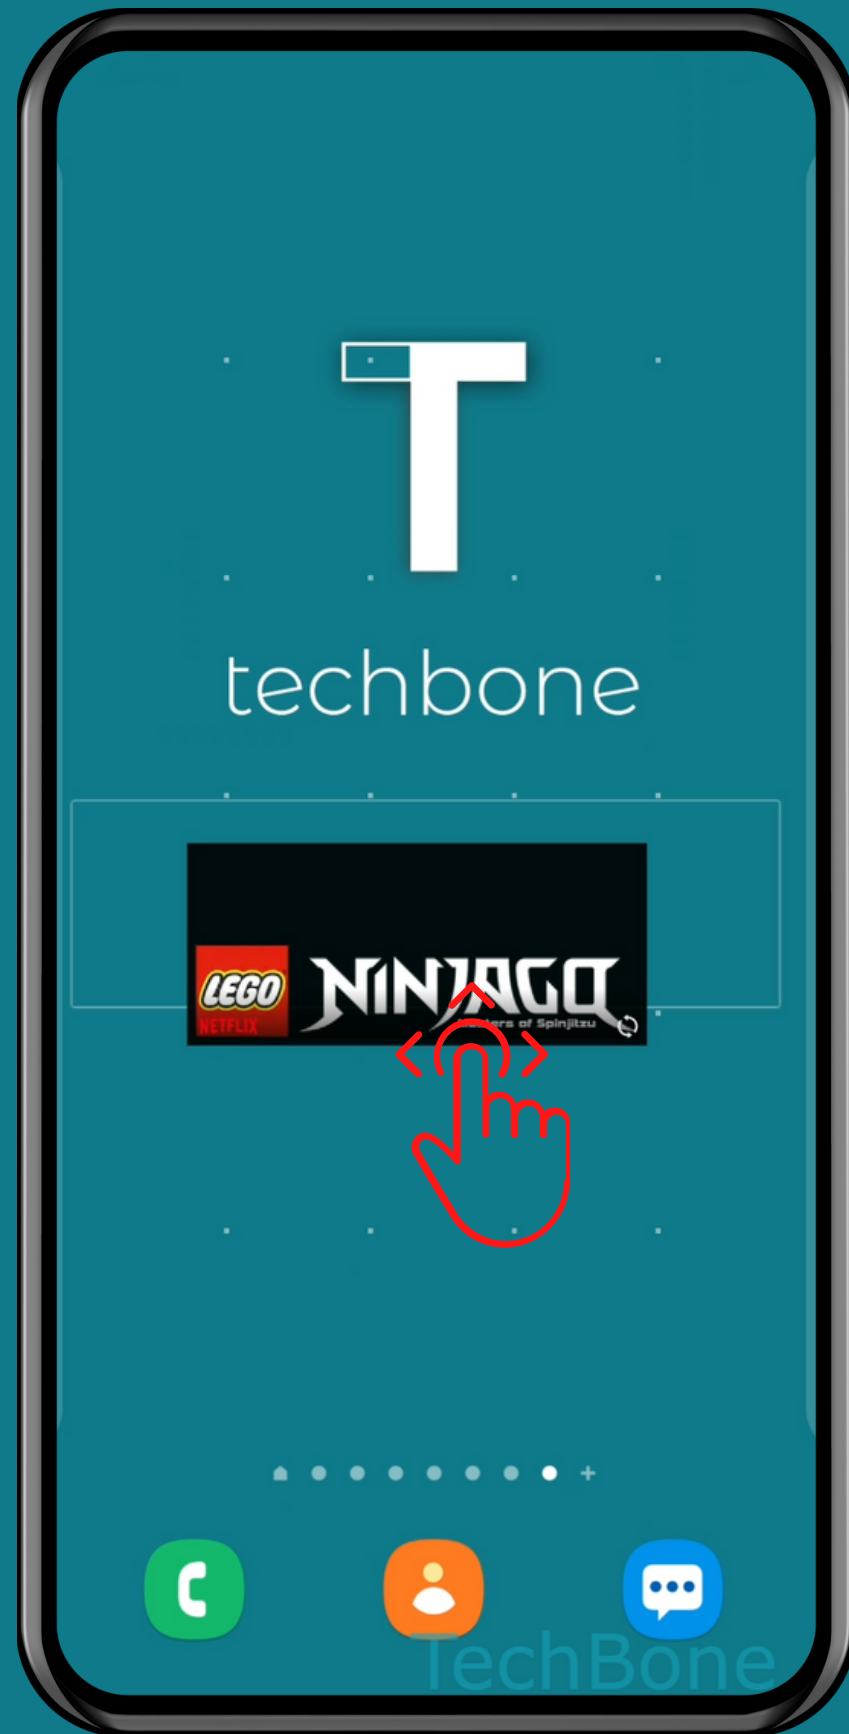

SAMSUNG

Android 11 - One UI 3

# HOW TO MOVE A WIDGET ON HOME SCREEN

# Tap and hold a Widget

Drag the **Widget** to  
the desired position

Release the **Widget**  
to position it

Done!