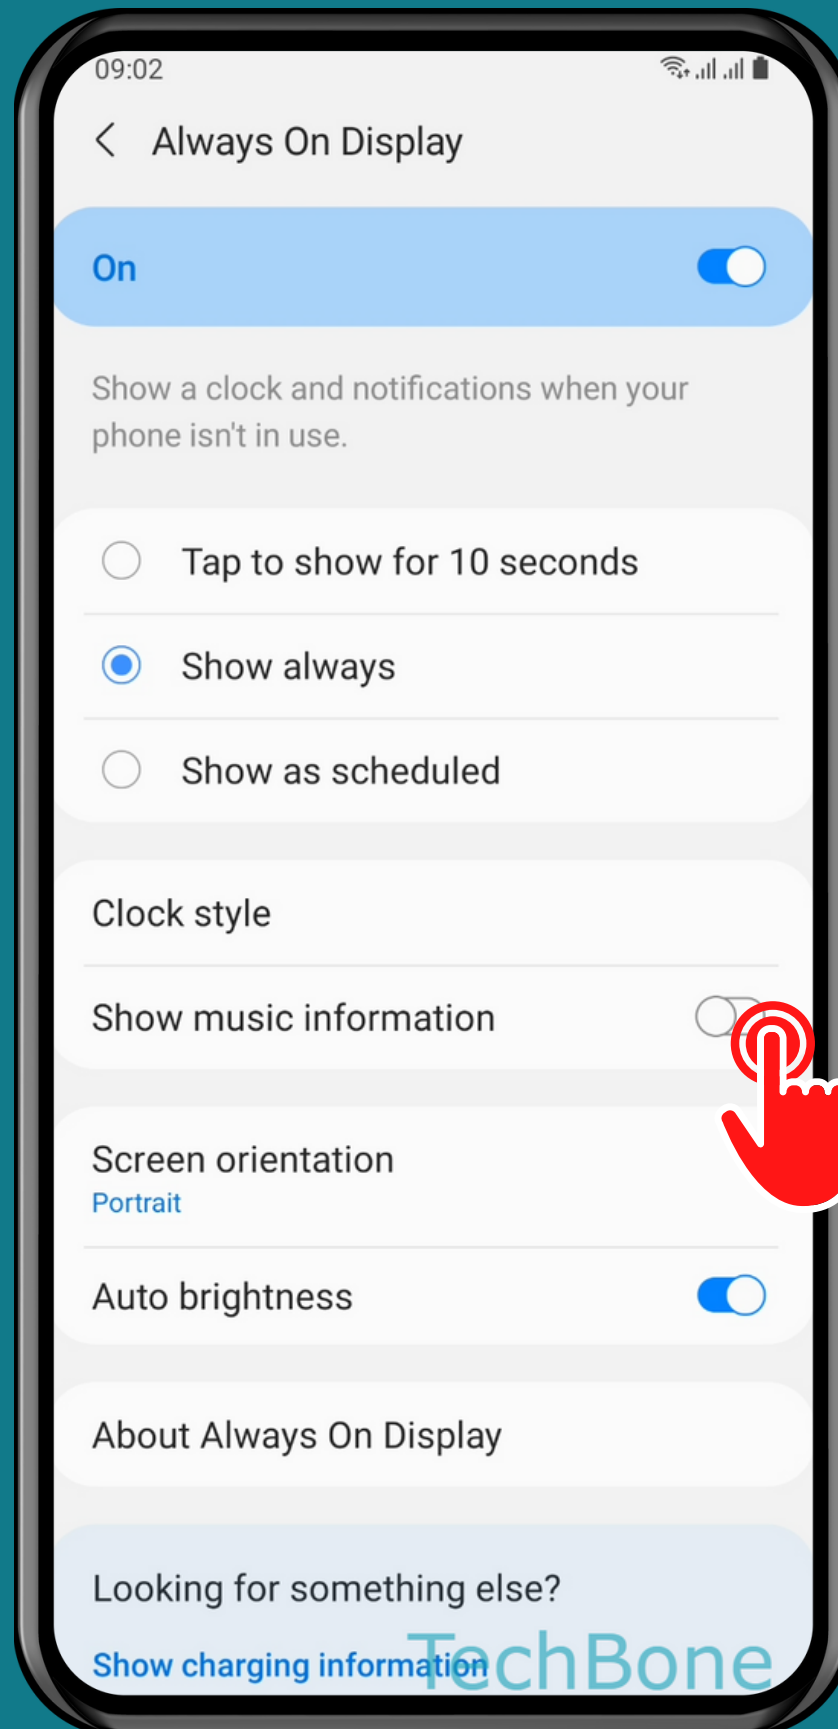

SAMSUNG

Android 11 - One UI 3

HOW TO SHOW/HIDE MUSIC INFORMATION ON ALWAYS ON DISPLAY

Tap on Settings

Tap on
Lock screen

Tap on
Always On Display

Turn On/Off Show music information

Done!