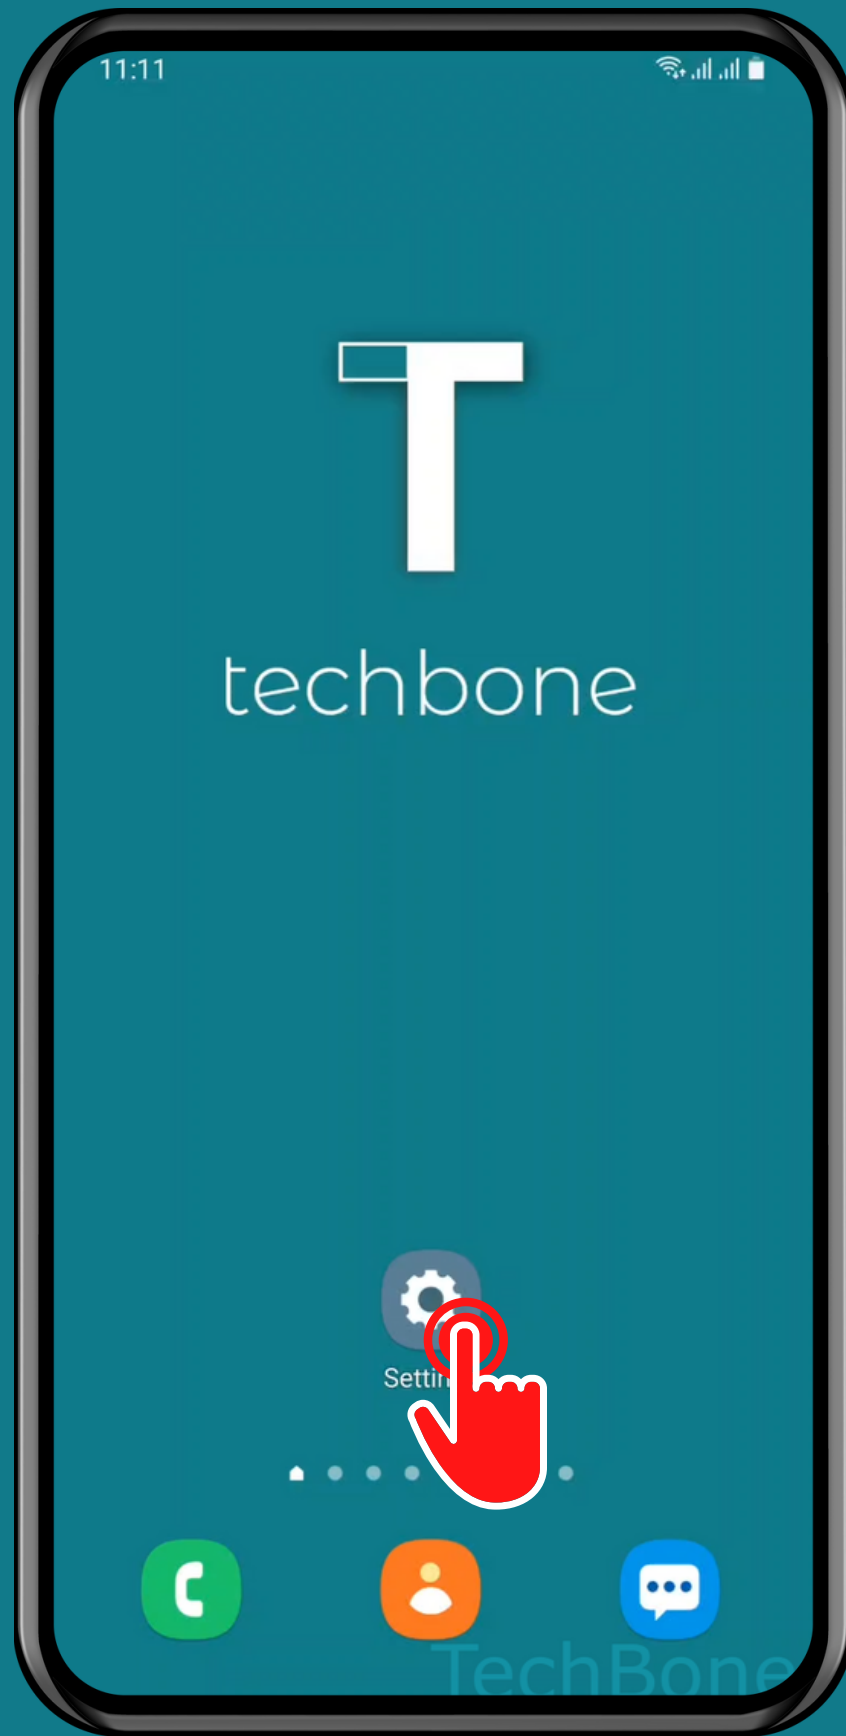

SAMSUNG

Android 11 - One UI 3

HOW TO SHOW/HIDE MUSIC INFORMATION ON ALWAYS ON DISPLAY

Tap on Settings

Tap on
Lock screen

Tap on
Always On Display

Turn On/Off Show music information

Done!