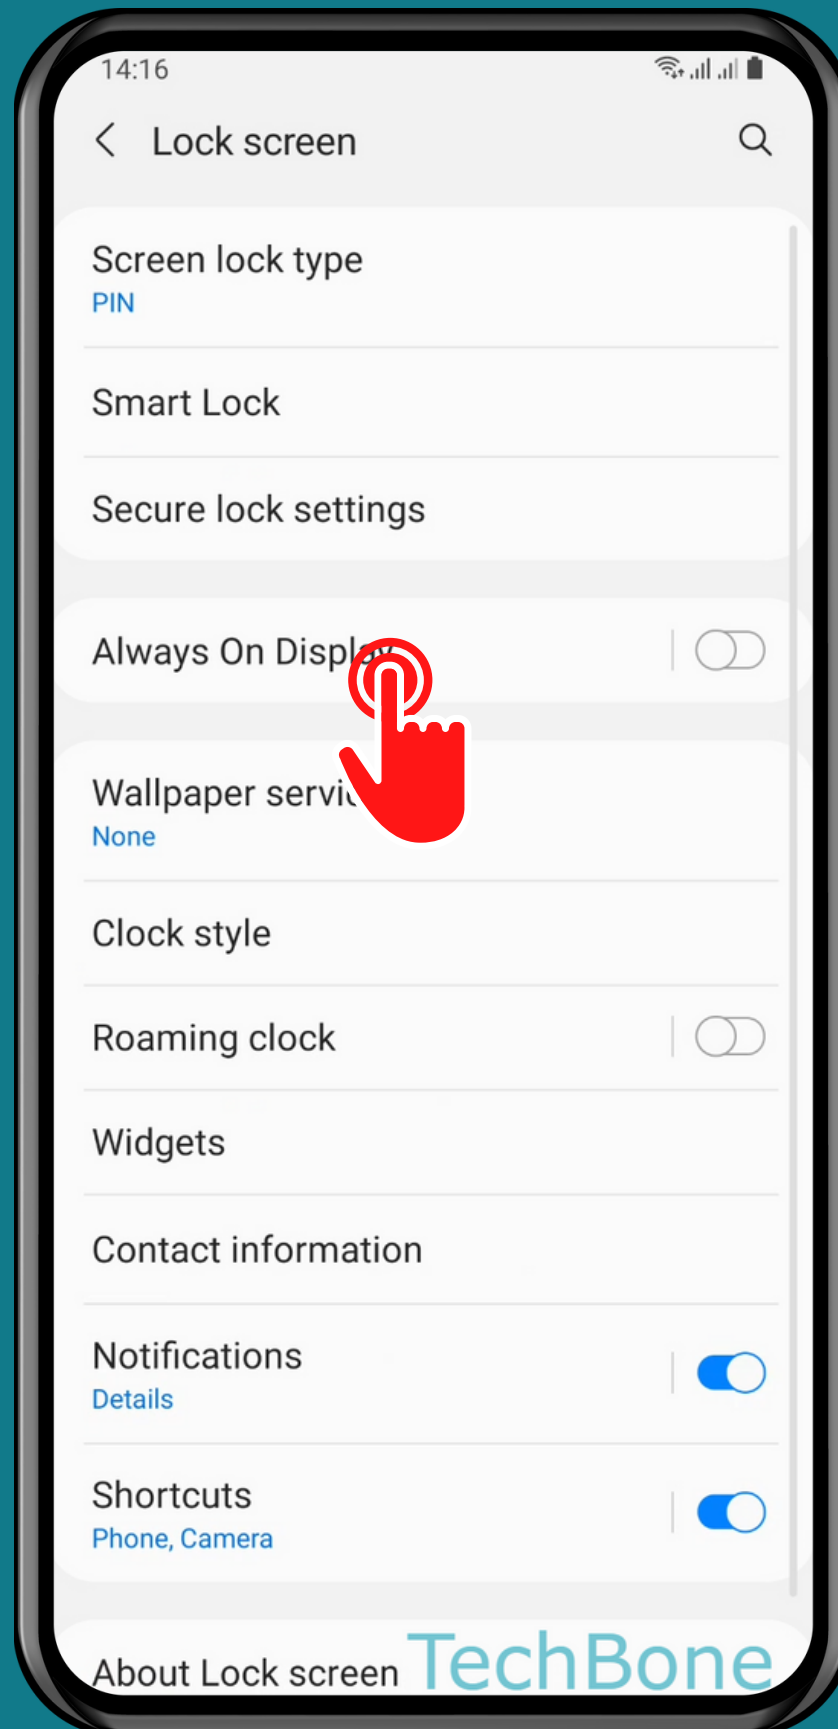

SAMSUNG

Android 11 - One UI 3

HOW TO SHOW/HIDE MUSIC INFORMATION ON ALWAYS ON DISPLAY

Tap on Settings

Tap on
Lock screen

Tap on
Always On Display

Turn On/Off Show music information

Done!