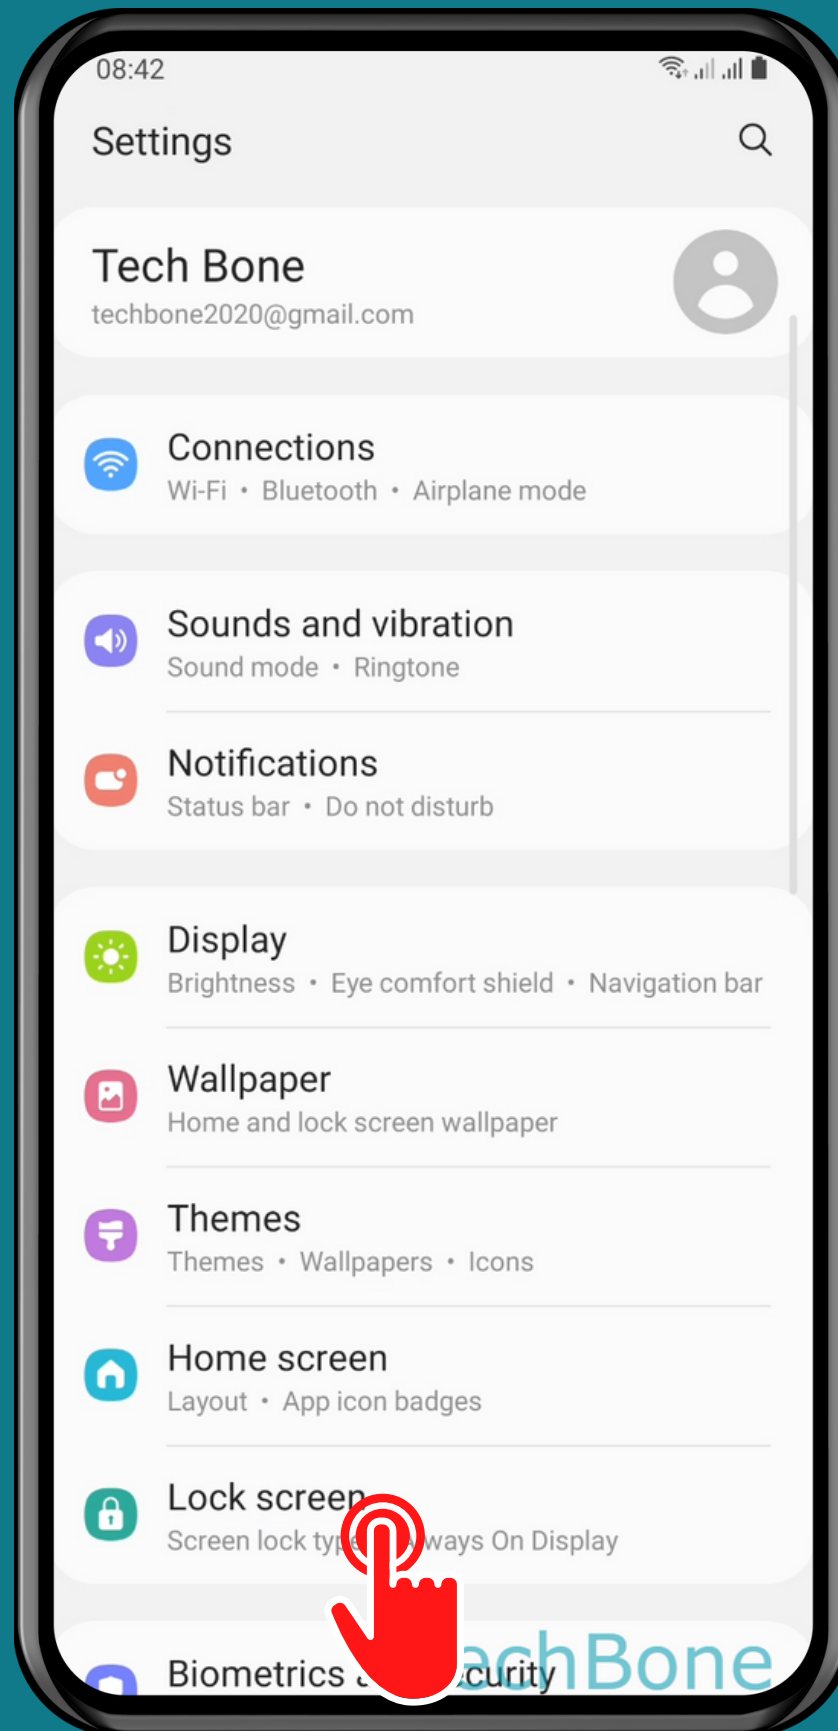

SAMSUNG

Android 11 - One UI 3

HOW TO SHOW/HIDE MUSIC INFORMATION ON ALWAYS ON DISPLAY

Tap on Settings

Tap on
Lock screen

Tap on
Always On Display

Turn On/Off Show music information

Done!