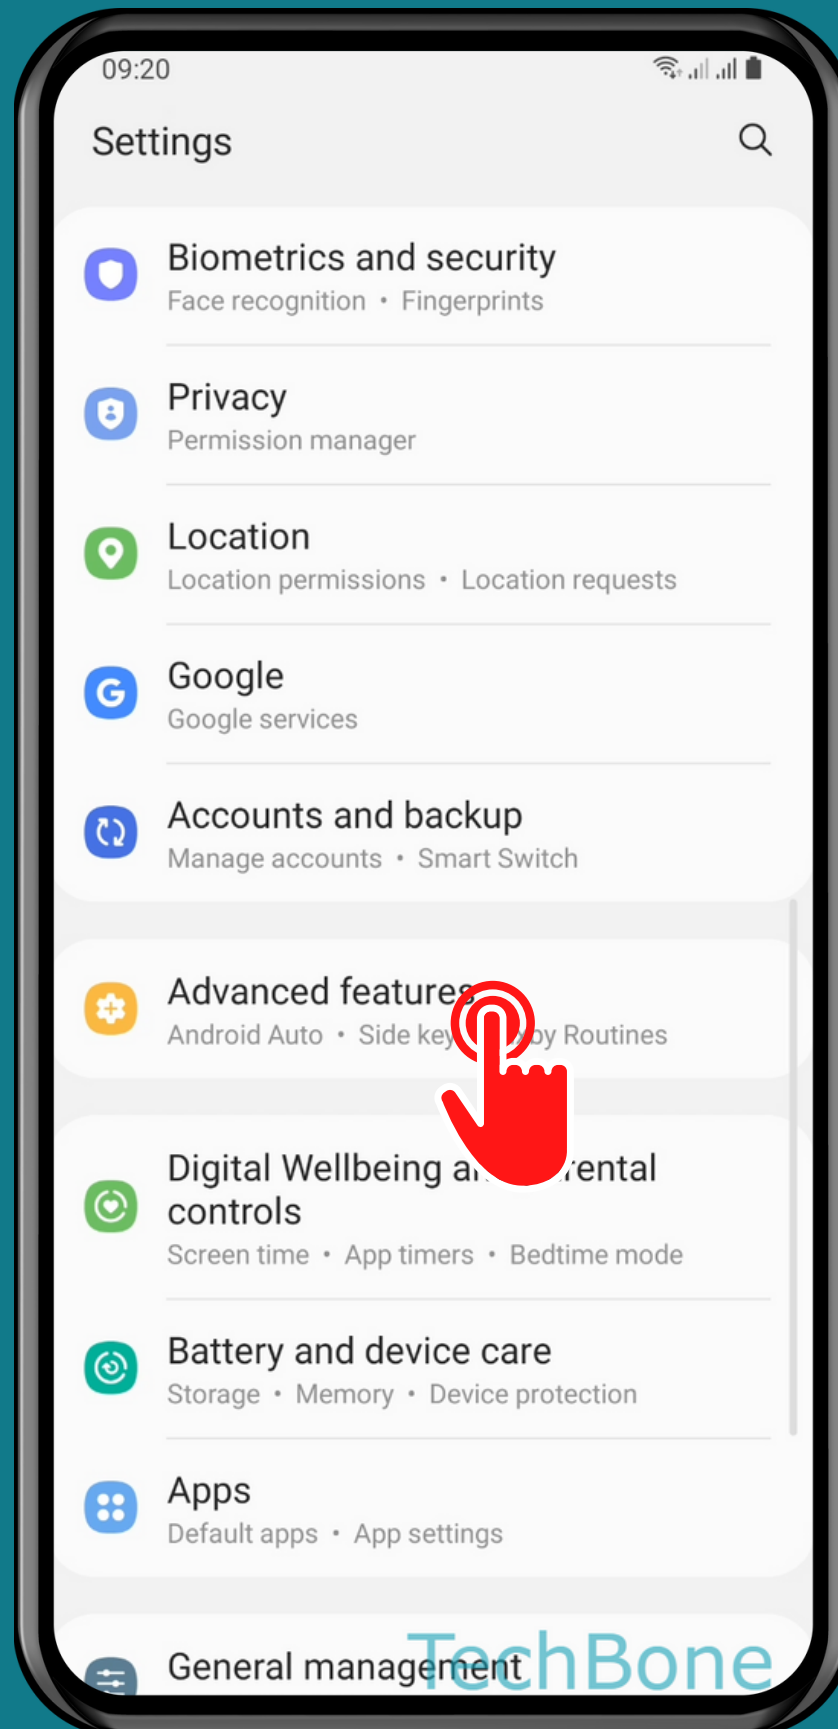

SAMSUNG

Android 11 - One UI 3

HOW TO MUTE INCOMING CALLS AND ALARMS BY TURNING PHONE

Tap on
Settings

Tap on Advanced features

Tap on Motions and gestures

Turn On/Off

Mute with gestures