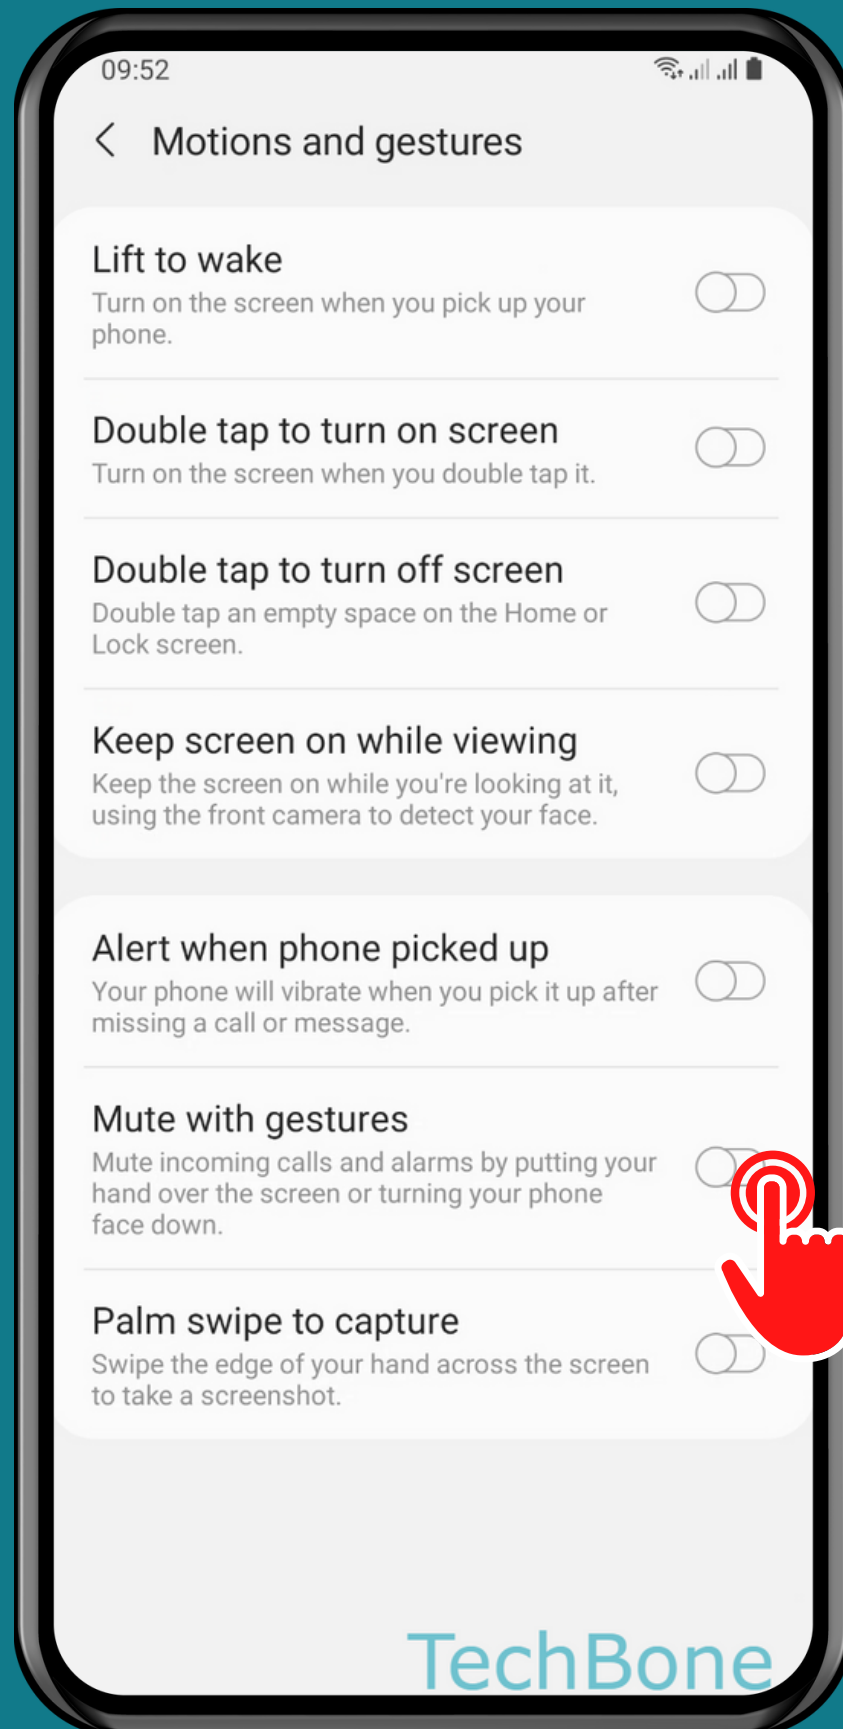

SAMSUNG

Android 11 - One UI 3

HOW TO MUTE INCOMING CALLS AND ALARMS BY TURNING PHONE

Tap on
Settings

Tap on Advanced features

Tap on Motions and gestures

Turn On/Off

Mute with gestures