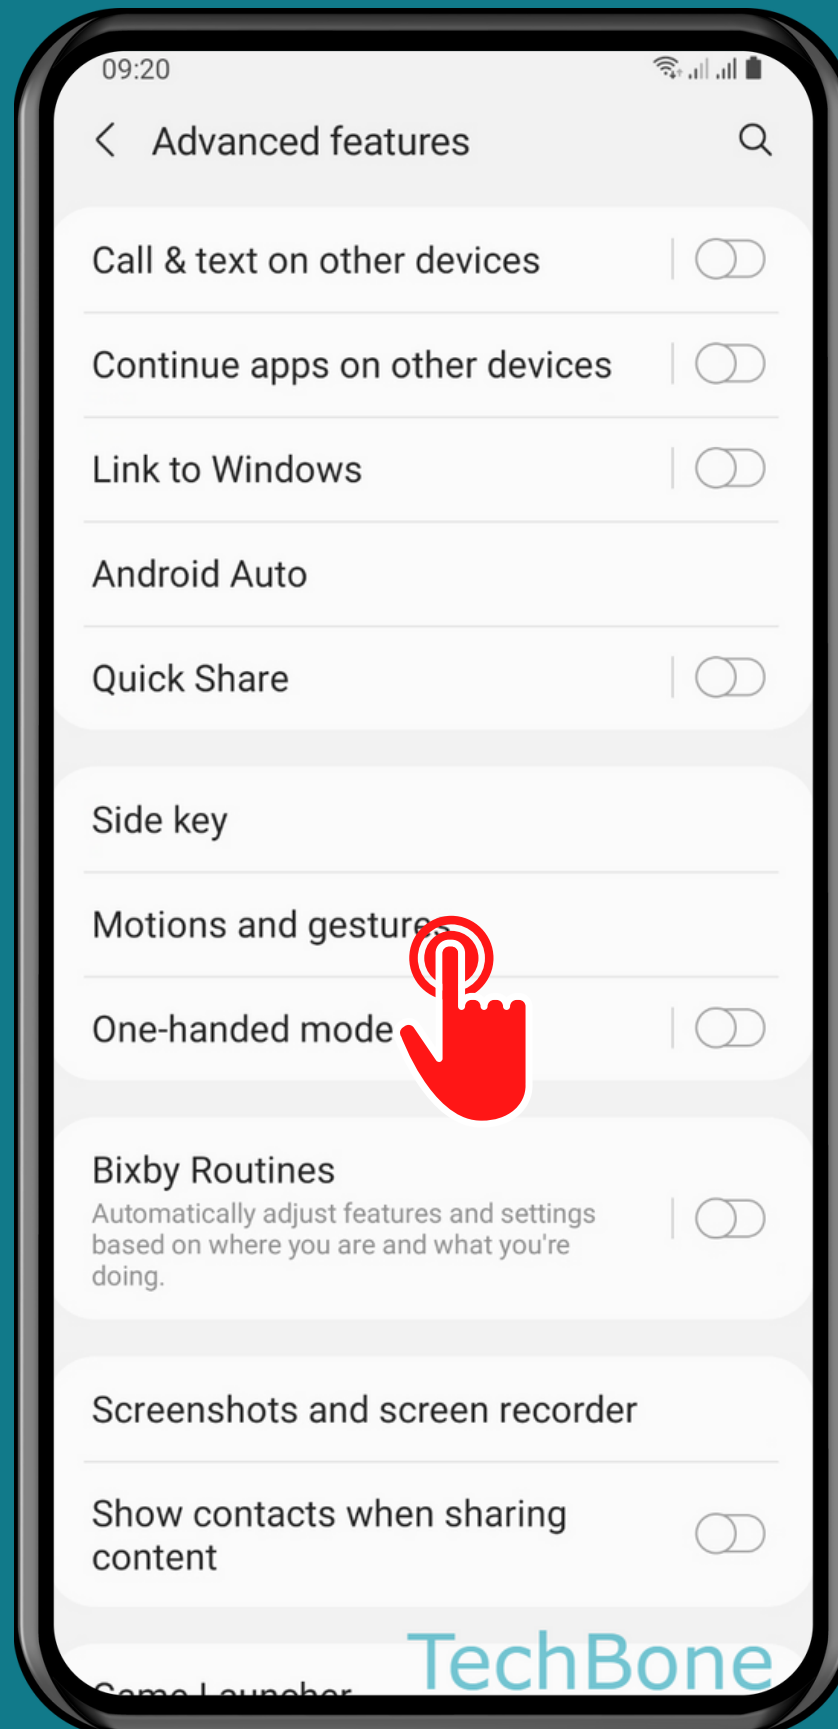

SAMSUNG

Android 11 - One UI 3

HOW TO MUTE INCOMING CALLS AND ALARMS BY TURNING PHONE

Tap on
Settings

Tap on Advanced features

Tap on Motions and gestures

Turn On/Off

Mute with gestures