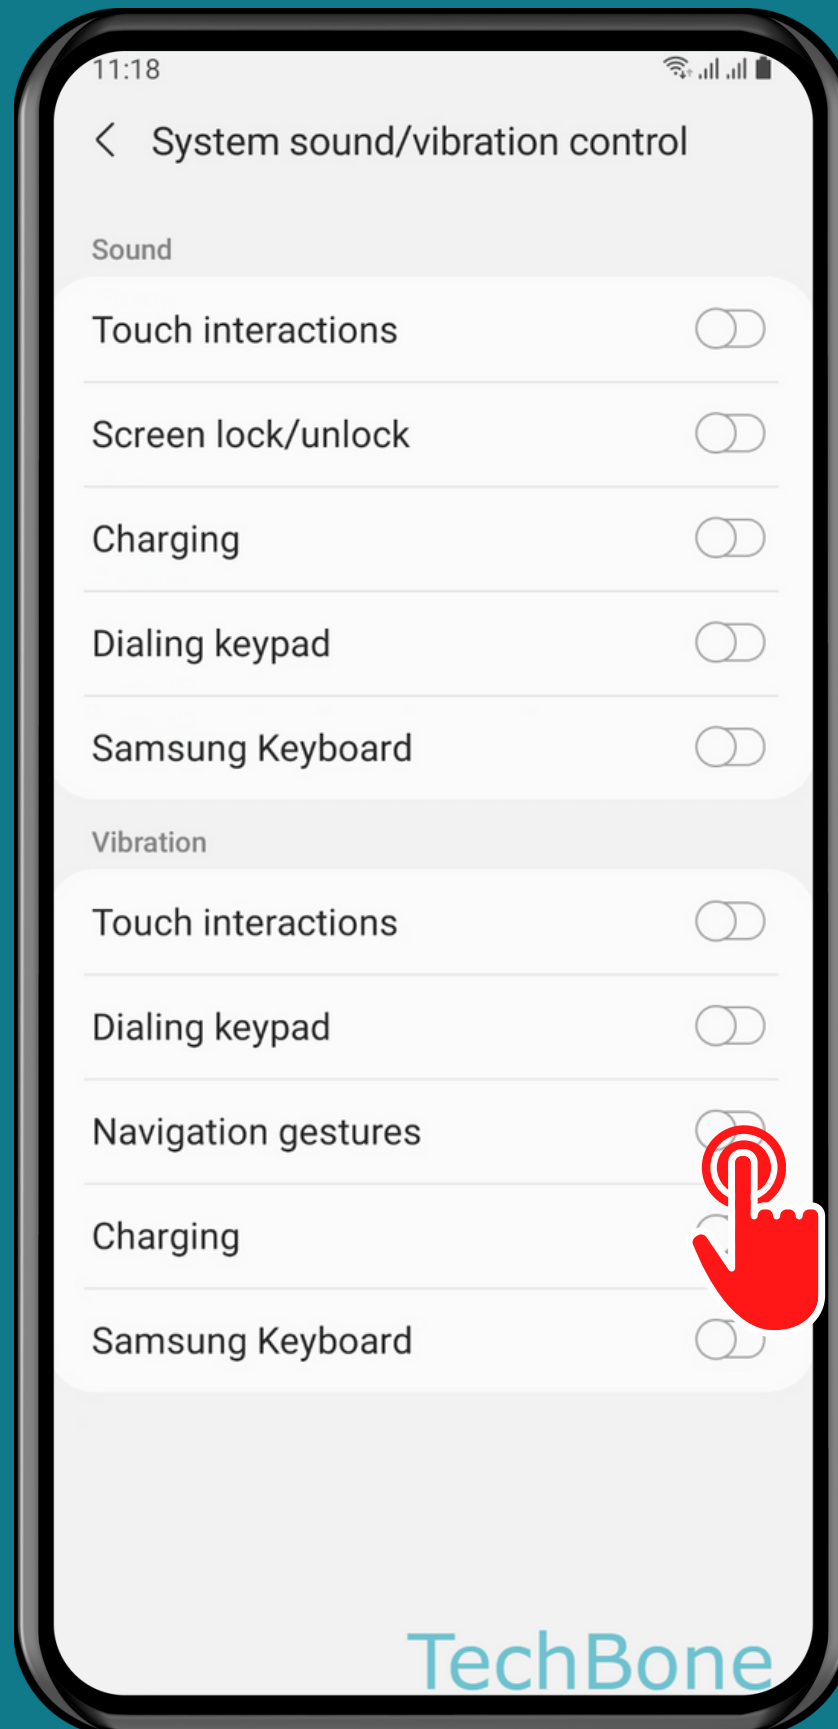

SAMSUNG

Android 11 - One UI 3

HOW TO TURN ON/OFF NAVIGATION GESTURE VIBRATIONS

Tap on
Settings

Tap on Sounds and vibration

Tap on System sound/vibration control

Turn On/Off Navigation gestures

Done!