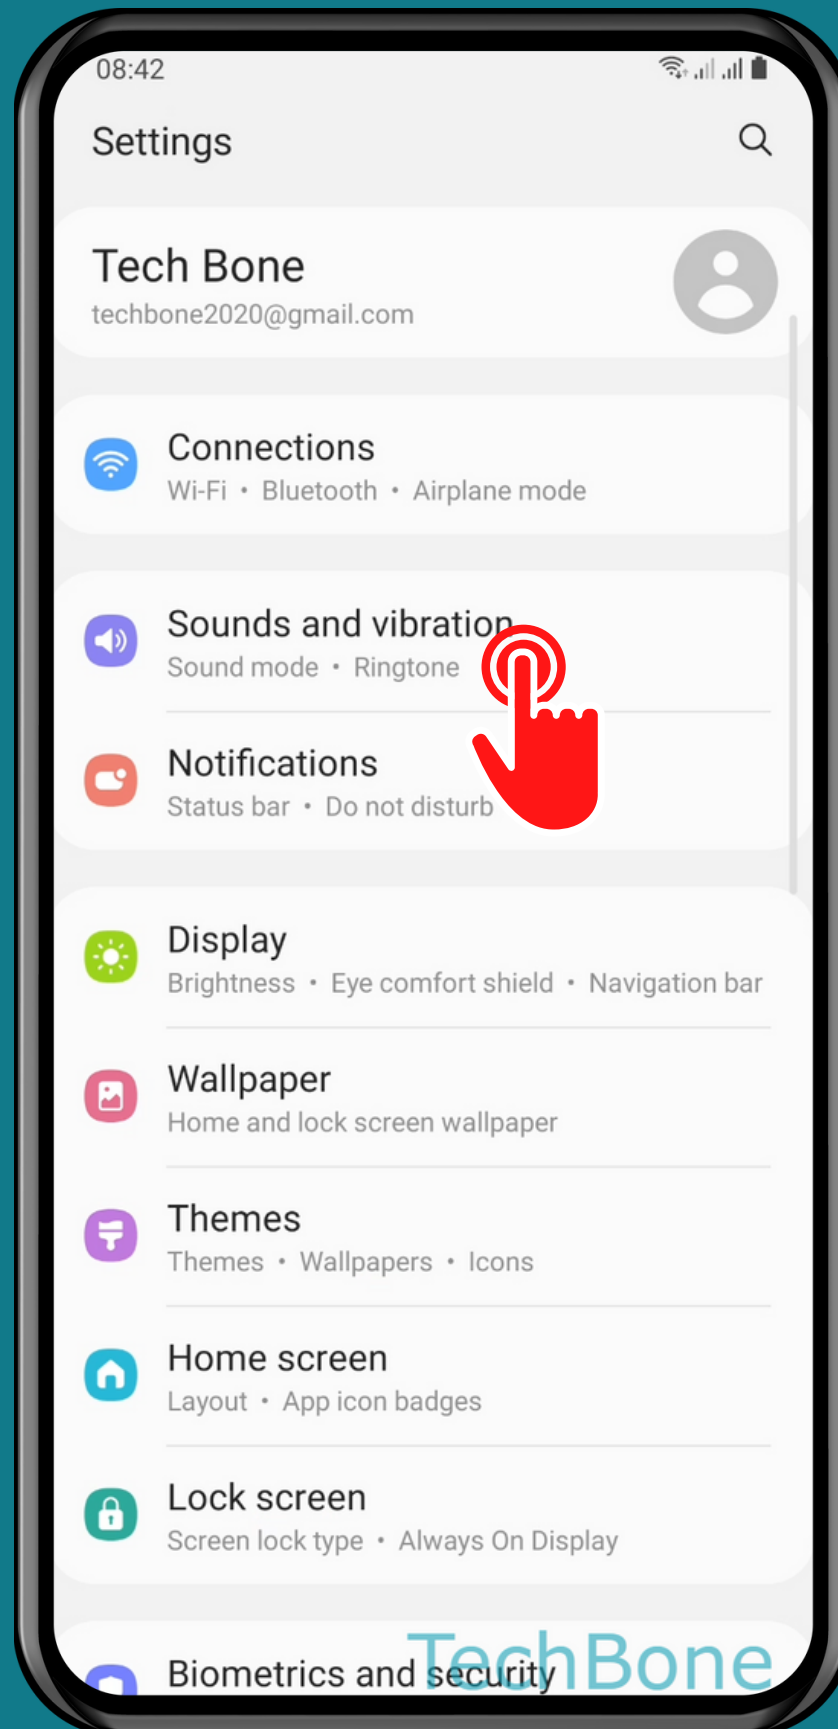

SAMSUNG

Android 11 - One UI 3

HOW TO TURN ON/OFF NAVIGATION GESTURE VIBRATIONS

Tap on
Settings

Tap on Sounds and vibration

Tap on System sound/vibration control

Turn On/Off Navigation gestures

Done!