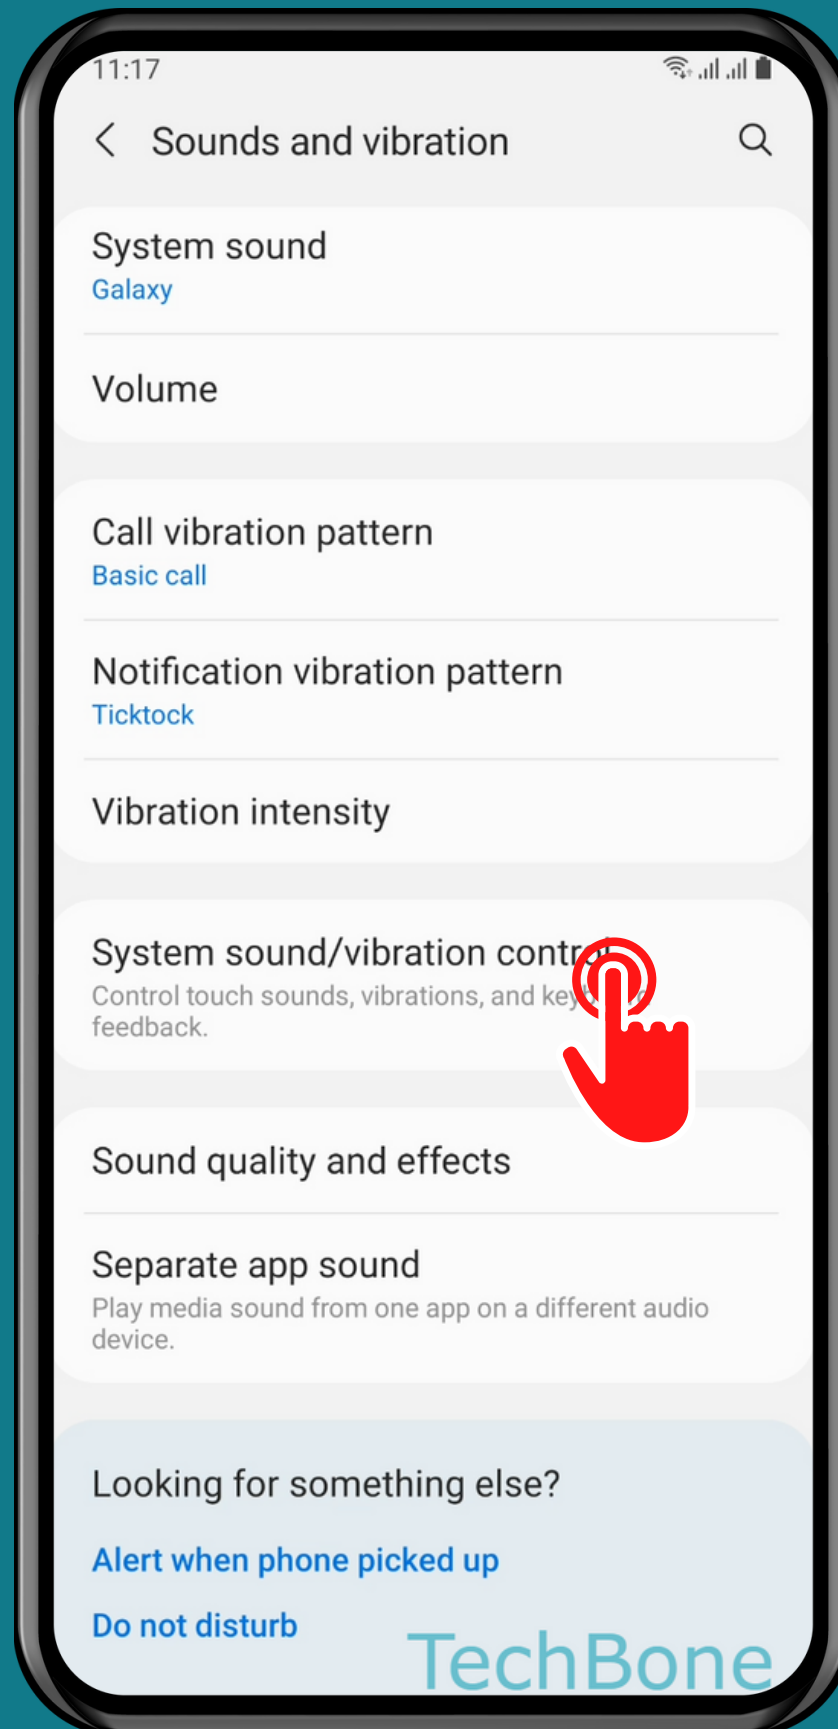

SAMSUNG

Android 11 - One UI 3

HOW TO TURN ON/OFF NAVIGATION GESTURE VIBRATIONS

Tap on
Settings

Tap on Sounds and vibration

Tap on System sound/vibration control

Turn On/Off Navigation gestures

Done!