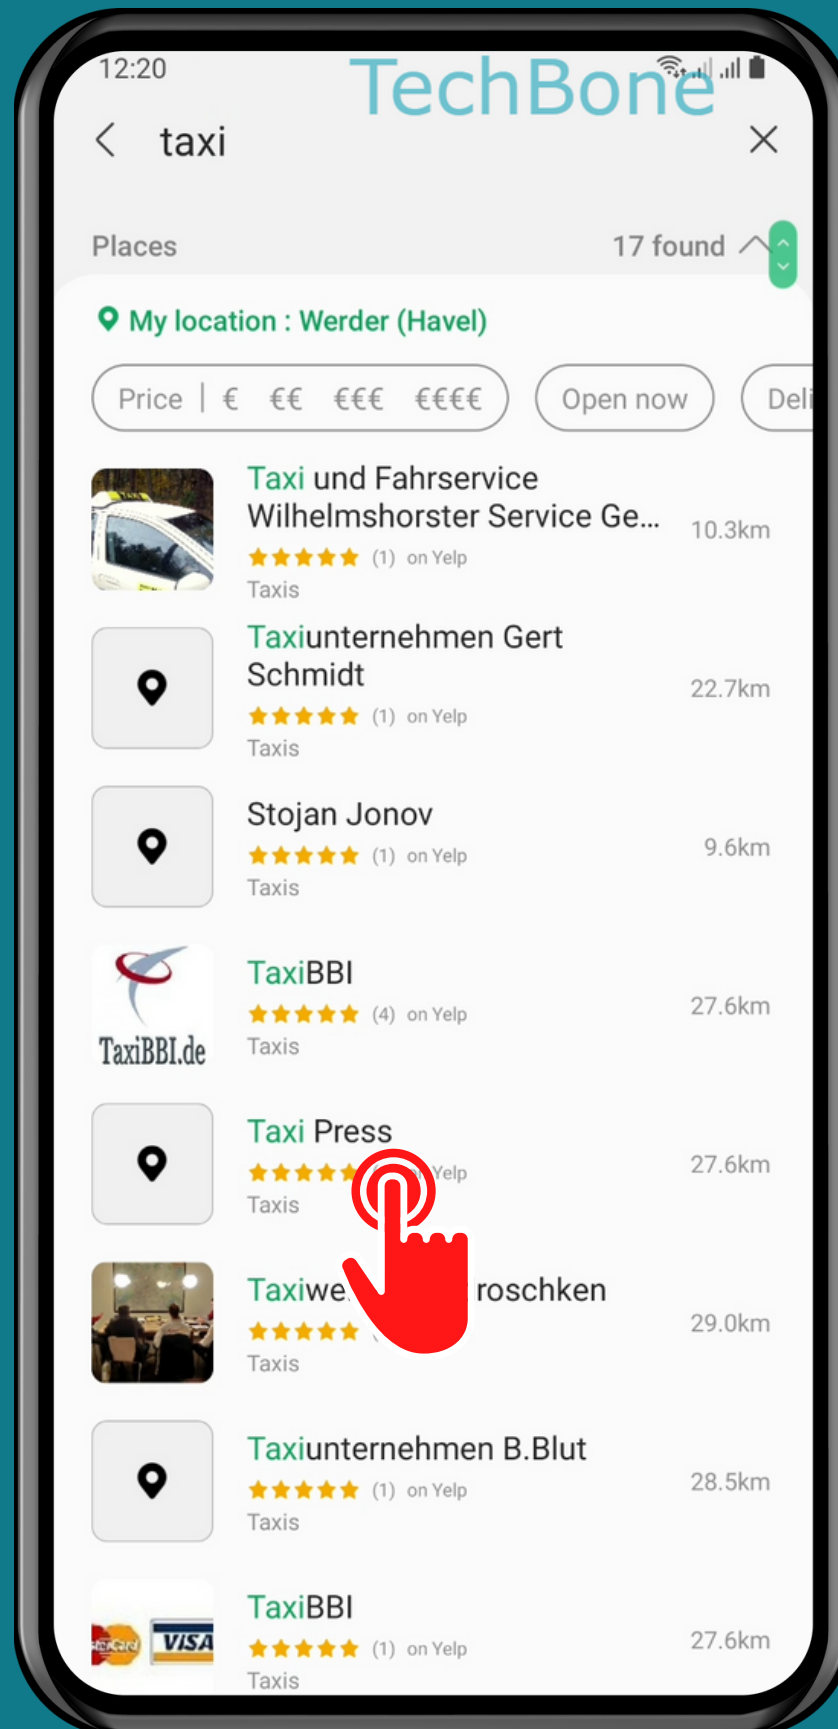

SAMSUNG

Phone - Android 11 - One UI 3

HOW TO USE "NEARBY PLACES"

Tap on
Phone

Tap on
Places

Tap on
Search

Enter a **Keyword** and
tap on **Search**

Choose a
Result