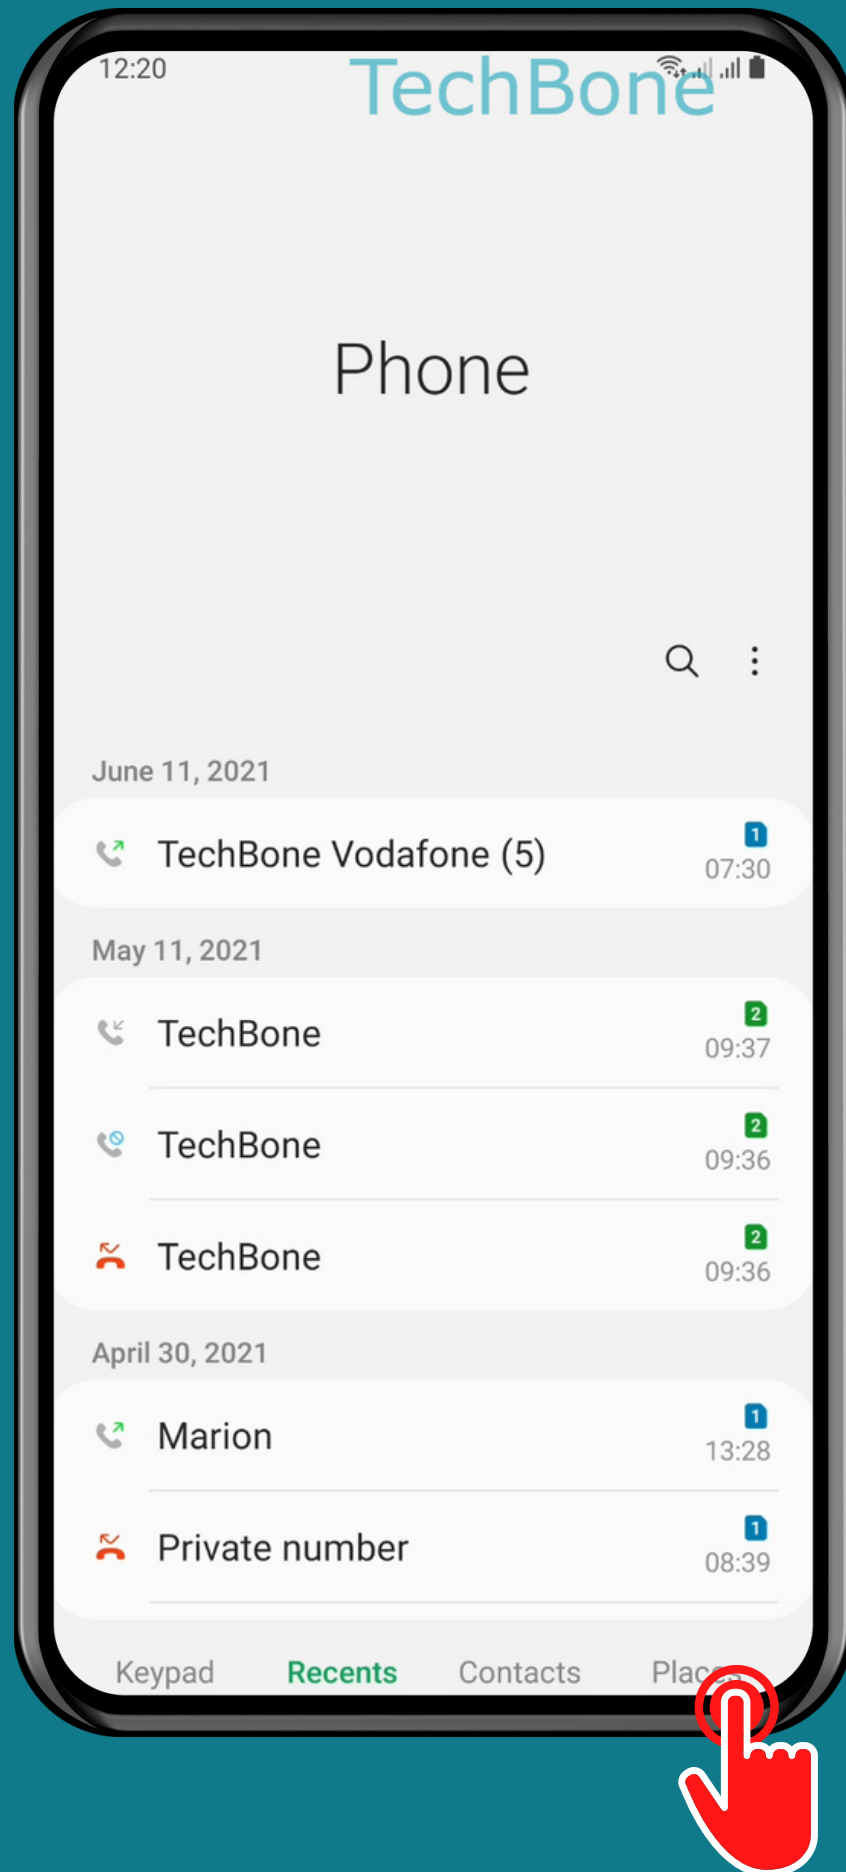

SAMSUNG

Phone - Android 11 - One UI 3

HOW TO USE "NEARBY PLACES"

Tap on
Phone

Tap on
Places

Tap on
Search

Enter a **Keyword** and
tap on **Search**

Choose a
Result