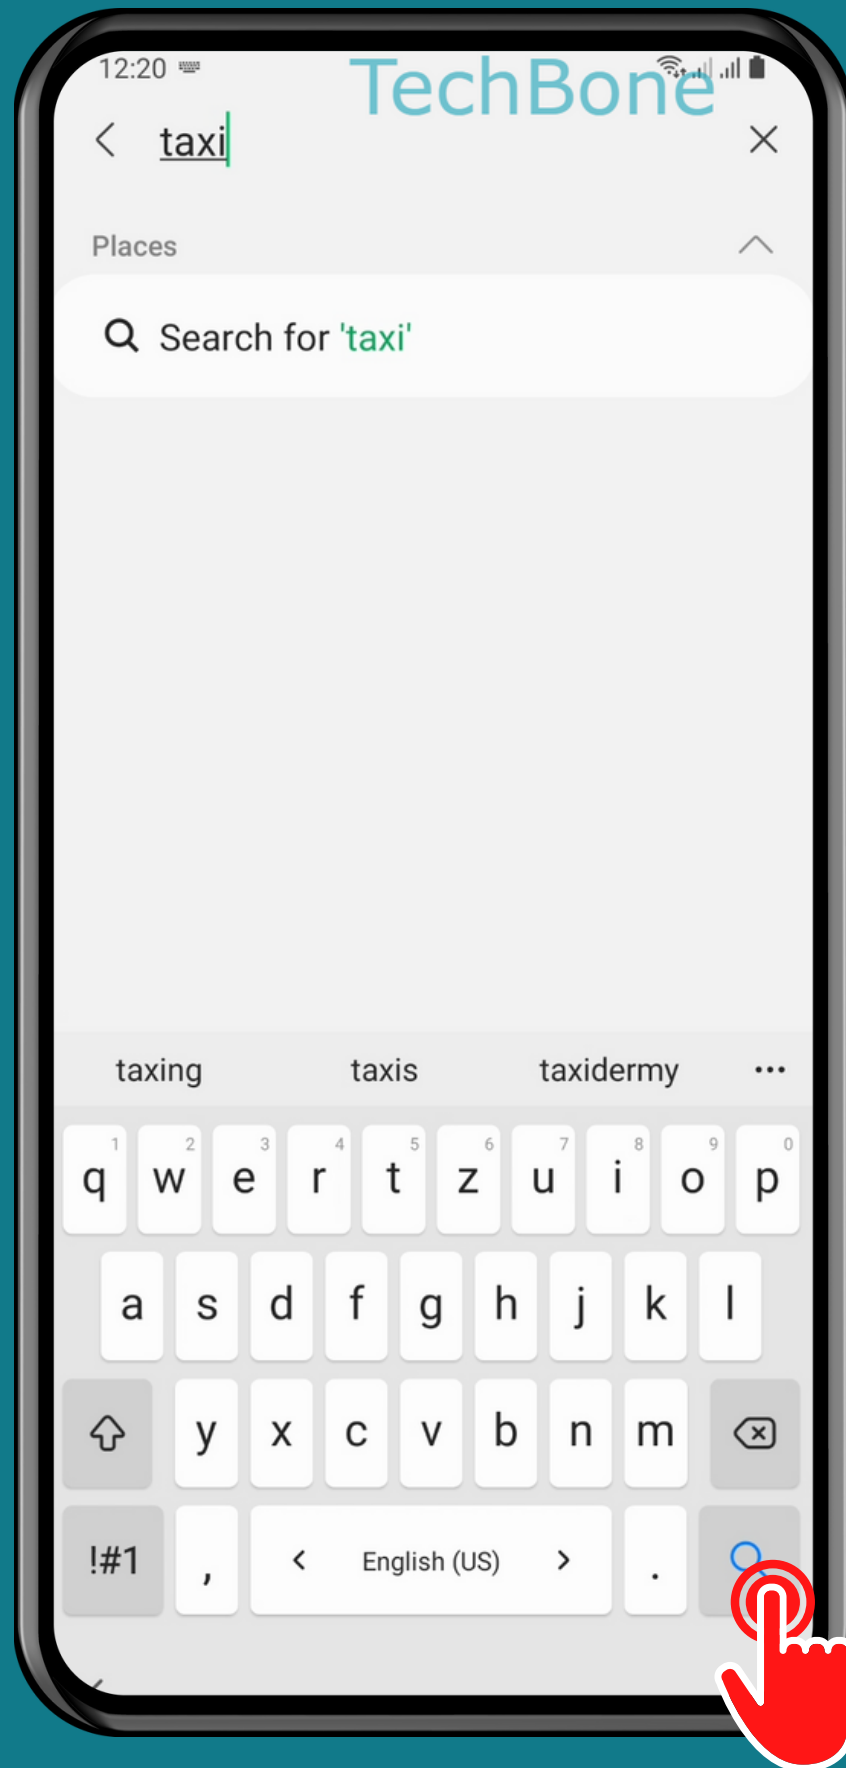

SAMSUNG

Phone - Android 11 - One UI 3

HOW TO USE "NEARBY PLACES"

Tap on
Phone

Tap on
Places

Tap on
Search

Enter a **Keyword** and
tap on **Search**

Choose a
Result