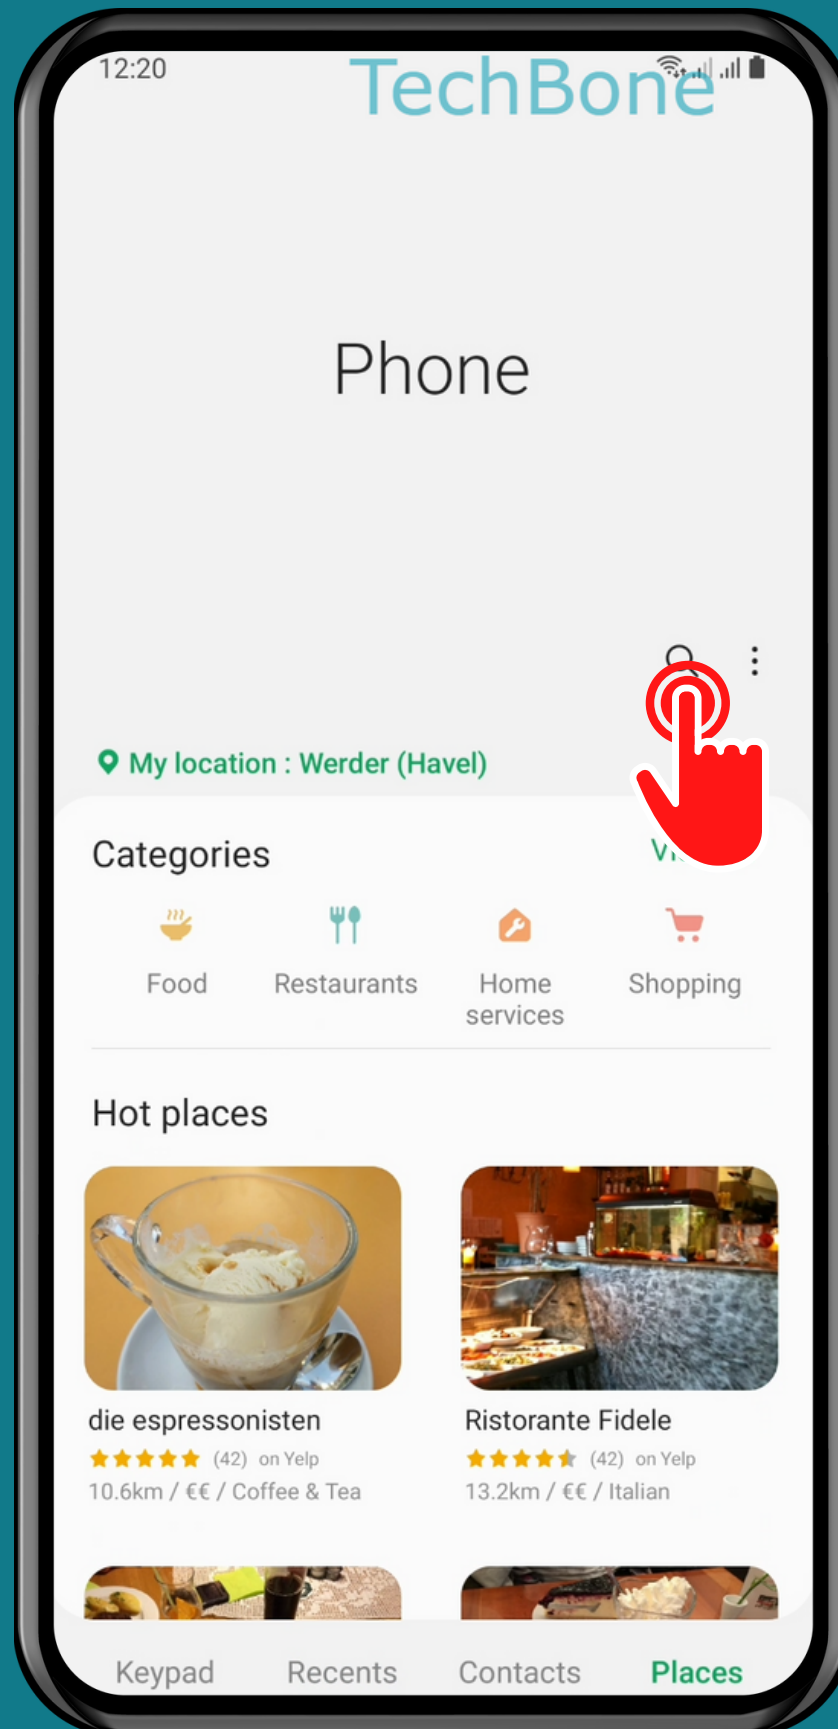

SAMSUNG

Phone - Android 11 - One UI 3

HOW TO USE "NEARBY PLACES"

Tap on
Phone

Tap on
Places

Tap on
Search

Enter a **Keyword** and
tap on **Search**

Choose a
Result