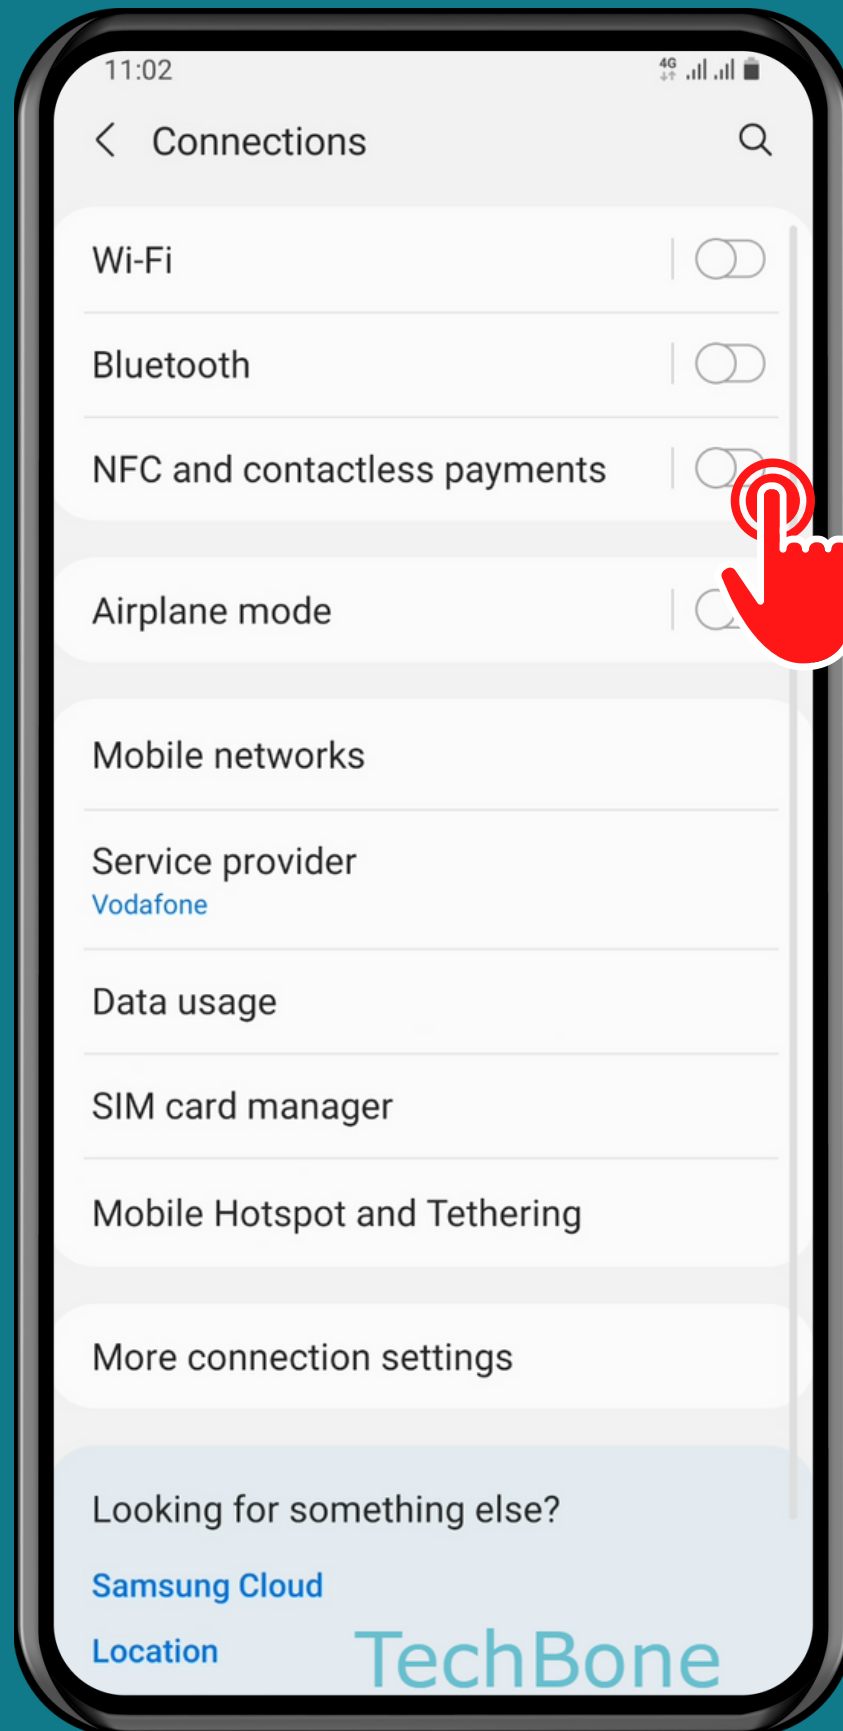

SAMSUNG

Android 11 - One UI 3

HOW TO TURN ON/OFF NFC

Tap on
Settings

Tap on Connections

Turn On/Off NFC and contactless payments

Done!