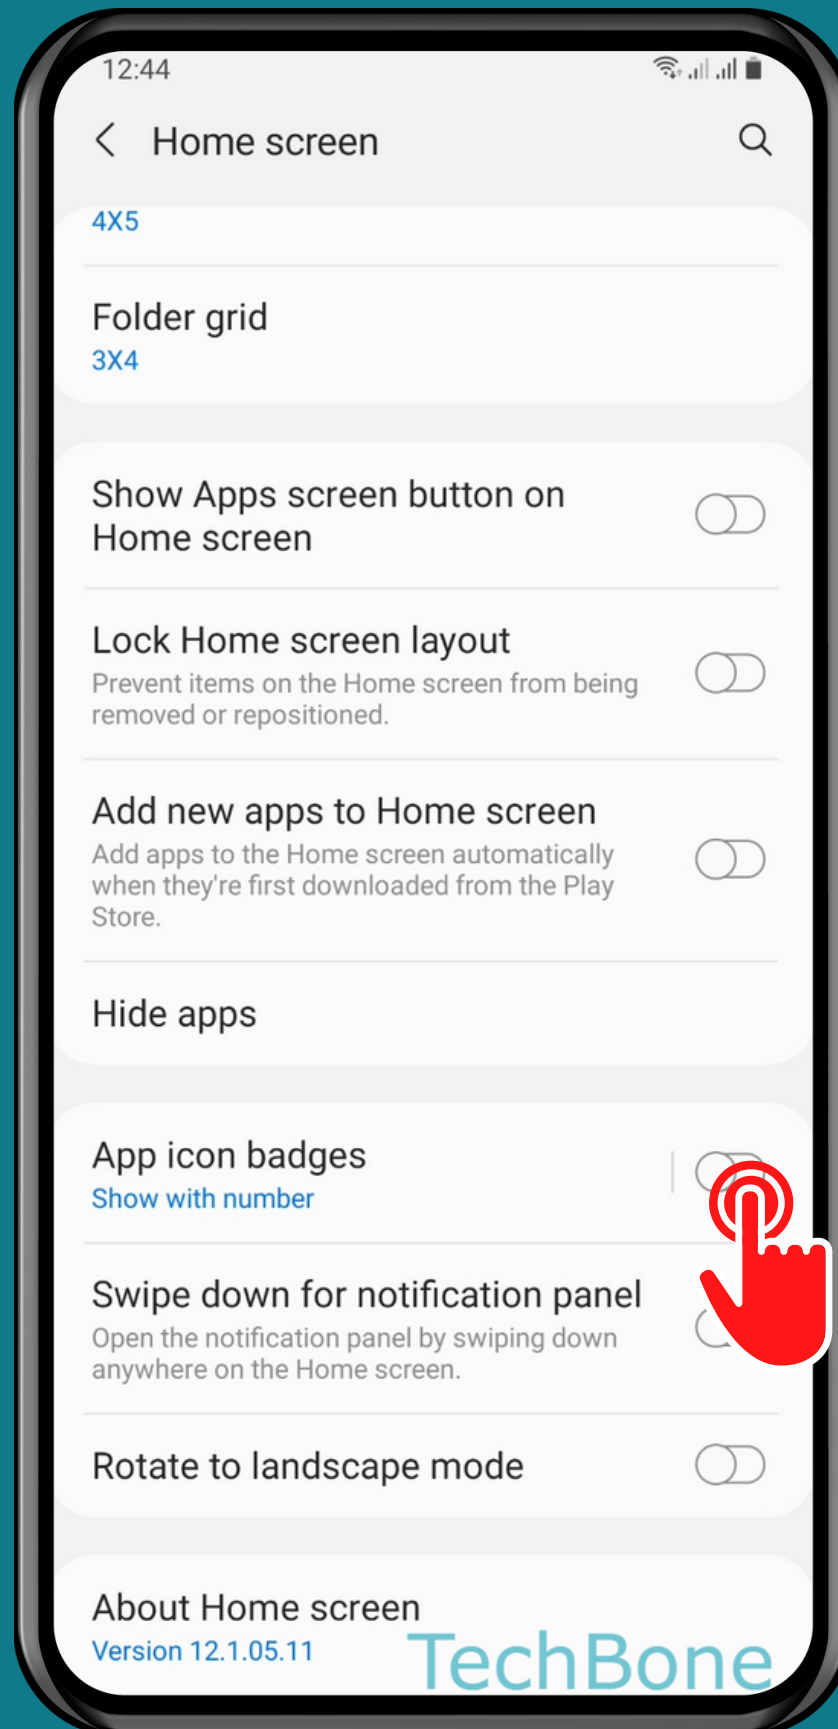

SAMSUNG

Android 11 - One UI 3

HOW TO TURN ON/OFF APP ICON BADGES

Tap on
Settings

Tap on
Home screen

Turn On/Off App icon badges

Done!