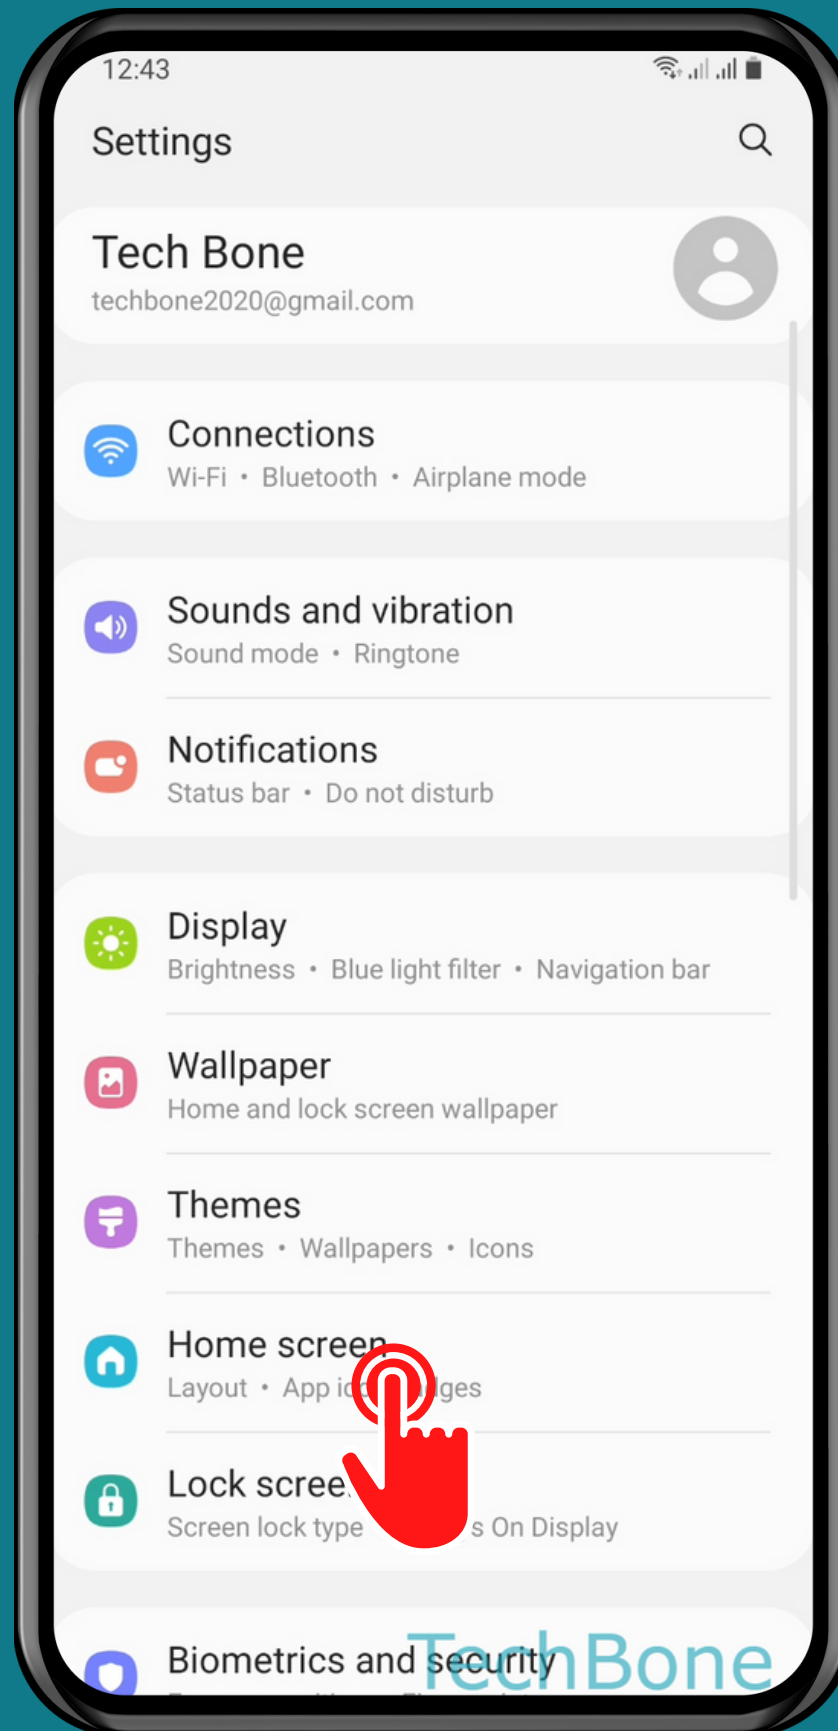

SAMSUNG

Android 11 - One UI 3

HOW TO TURN ON/OFF APP ICON BADGES

Tap on
Settings

Tap on
Home screen

Turn On/Off App icon badges

Done!