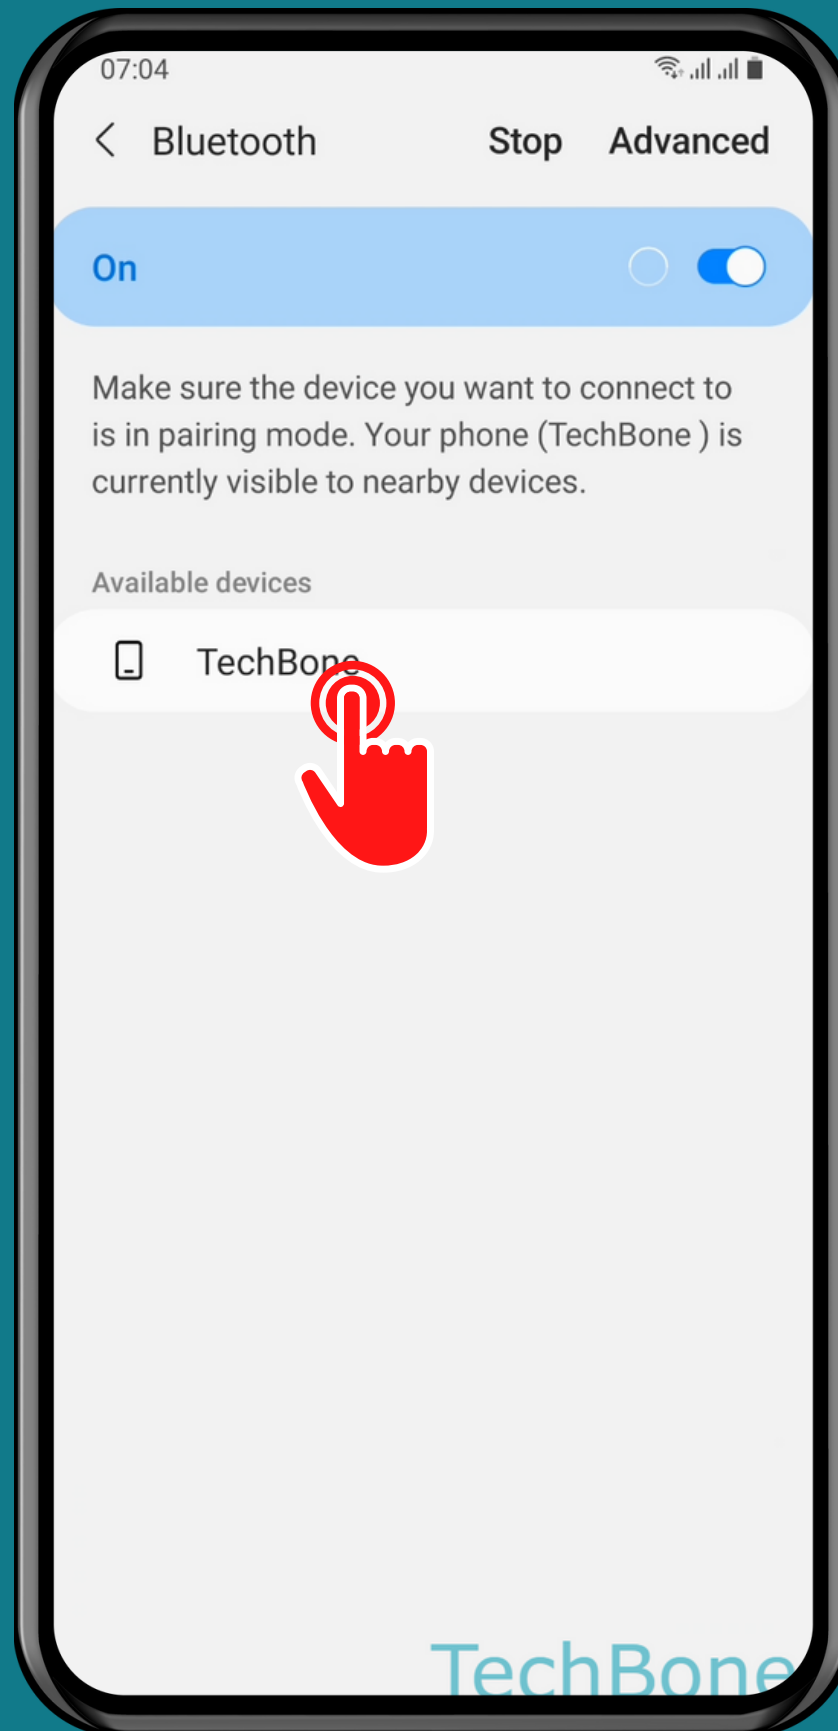

SAMSUNG

Android 11 - One UI 3

HOW TO PAIR BLUETOOTH DEVICE

Tap on Settings

Tap on Connections

Tap on Bluetooth

Choose an Available device

Tap on
Pair