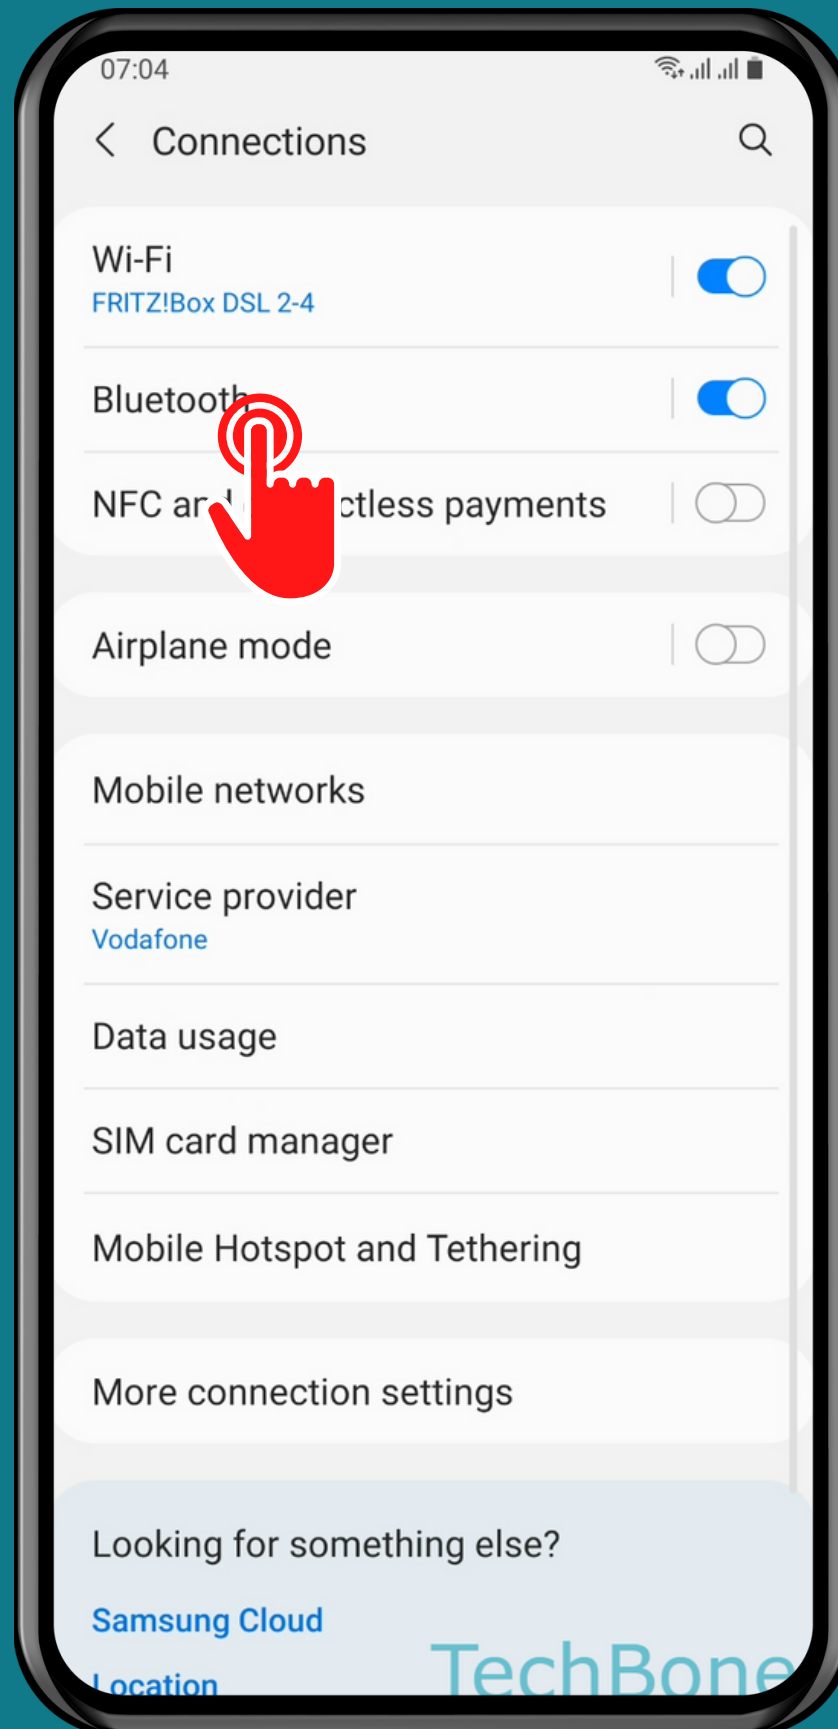

SAMSUNG

Android 11 - One UI 3

HOW TO PAIR BLUETOOTH DEVICE

Tap on Settings

Tap on Connections

Tap on Bluetooth

Choose an Available device

Tap on
Pair