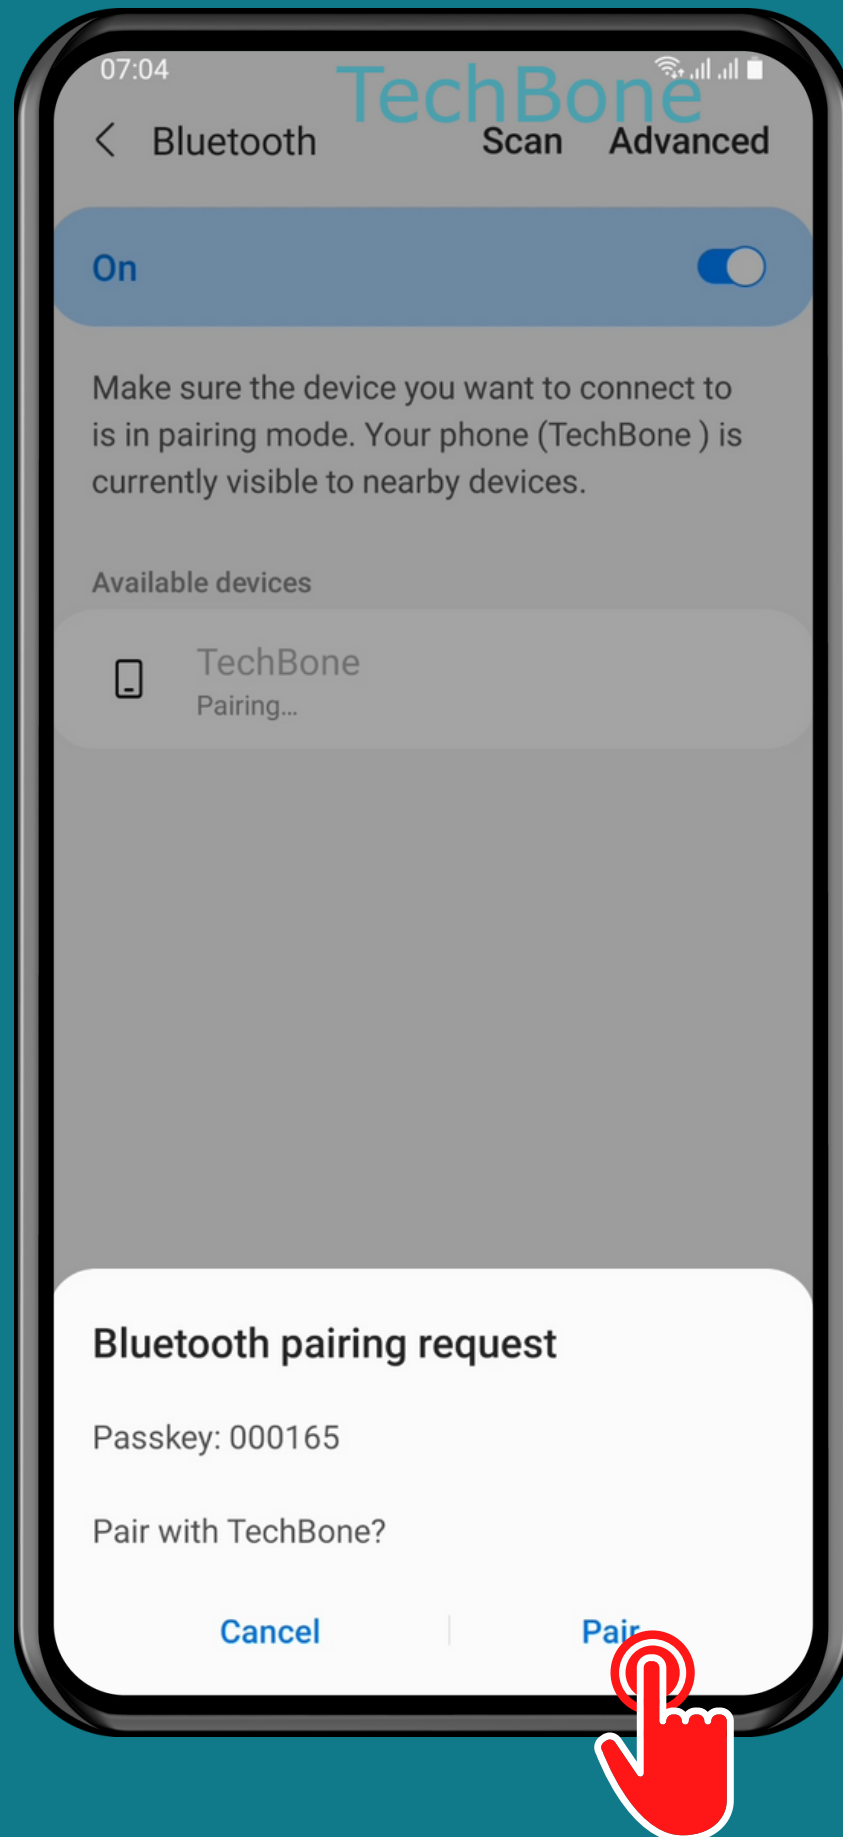

SAMSUNG

Android 11 - One UI 3

HOW TO PAIR BLUETOOTH DEVICE

Tap on Settings

Tap on Connections

Tap on Bluetooth

Choose an Available device

Tap on
Pair