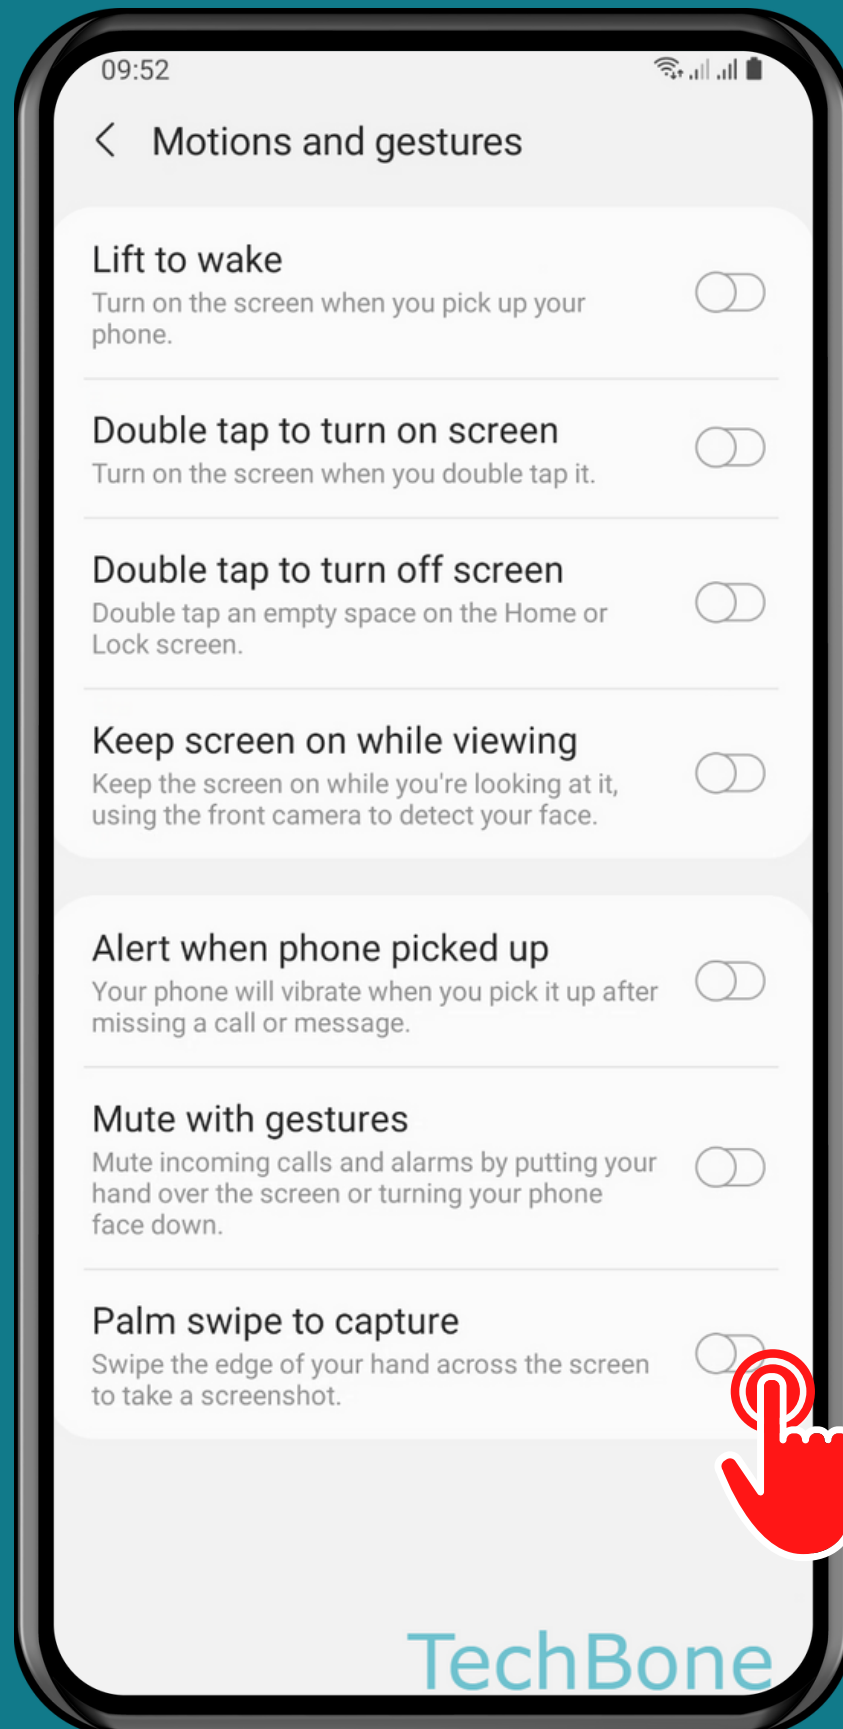

SAMSUNG

Android 11 - One UI 3

HOW TO TURN ON/OFF PALM SWIPE CAPTURE

Tap on
Settings

Tap on Advanced features

Tap on Motions and gestures

Turn On/Off Palm swipe to capture

Done!