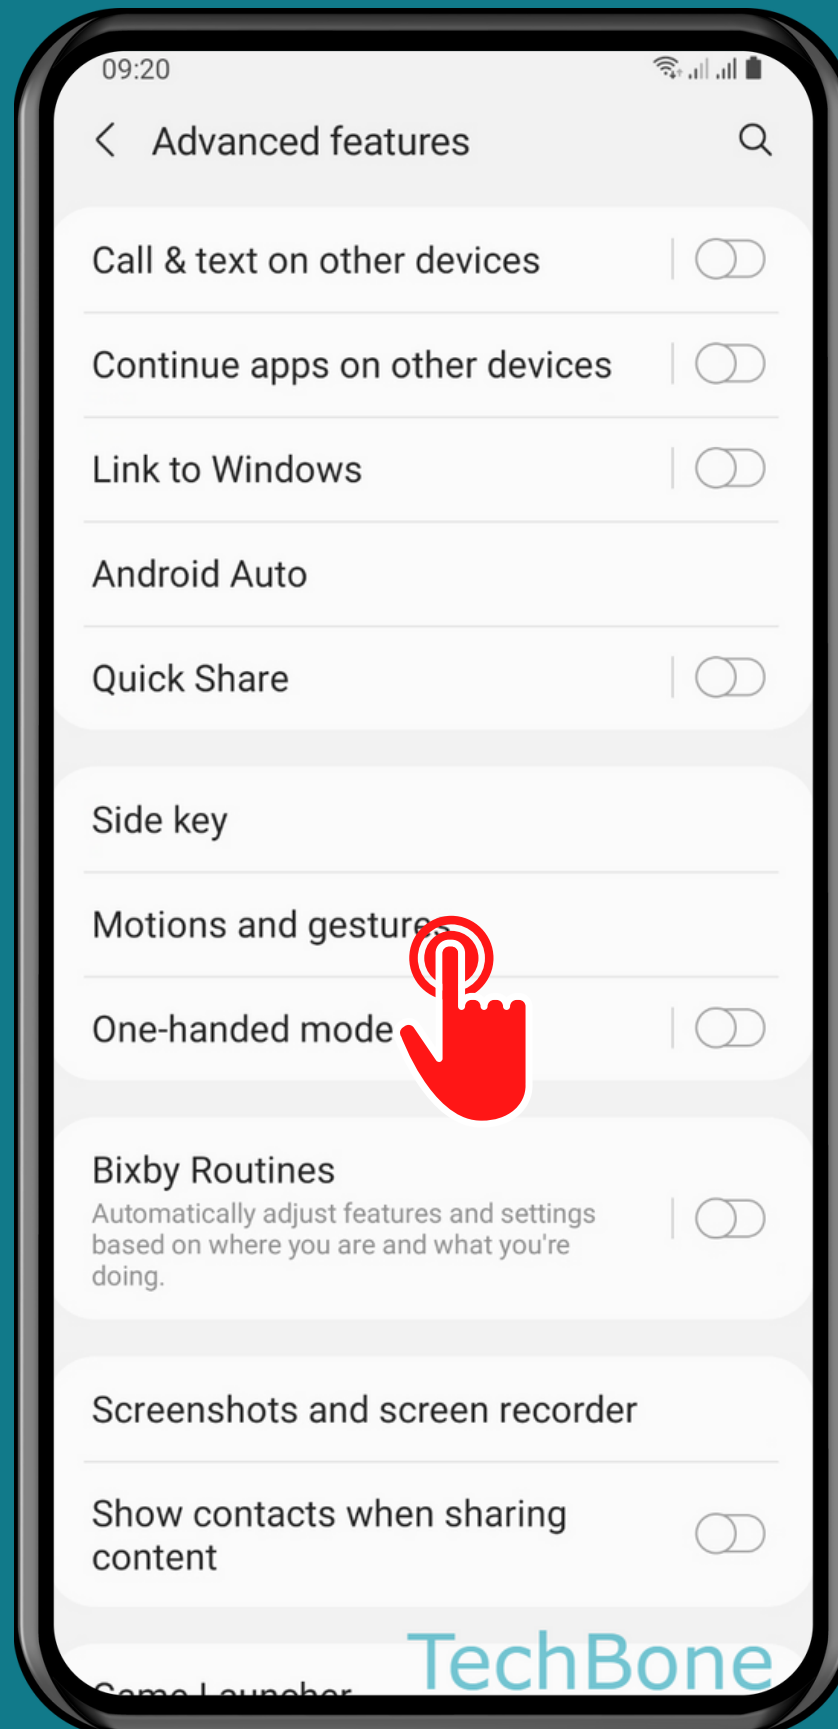

SAMSUNG

Android 11 - One UI 3

HOW TO TURN ON/OFF PALM SWIPE CAPTURE

Tap on
Settings

Tap on Advanced features

Tap on Motions and gestures

Turn On/Off Palm swipe to capture

Done!