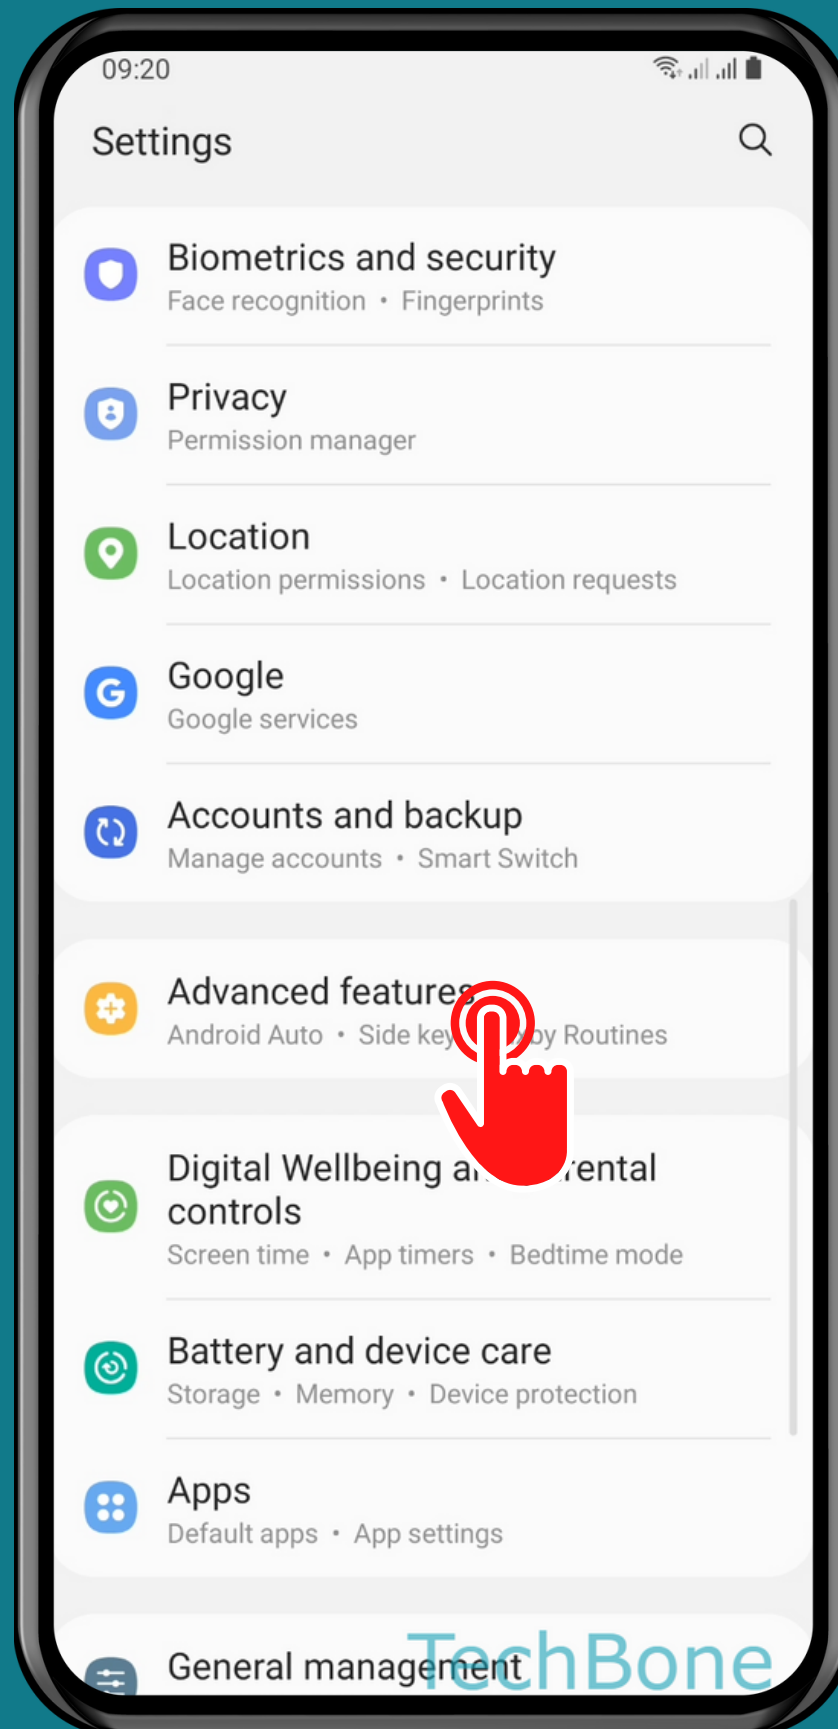

SAMSUNG

Android 11 - One UI 3

HOW TO TURN ON/OFF PALM SWIPE CAPTURE

Tap on
Settings

Tap on Advanced features

Tap on Motions and gestures

Turn On/Off Palm swipe to capture

Done!