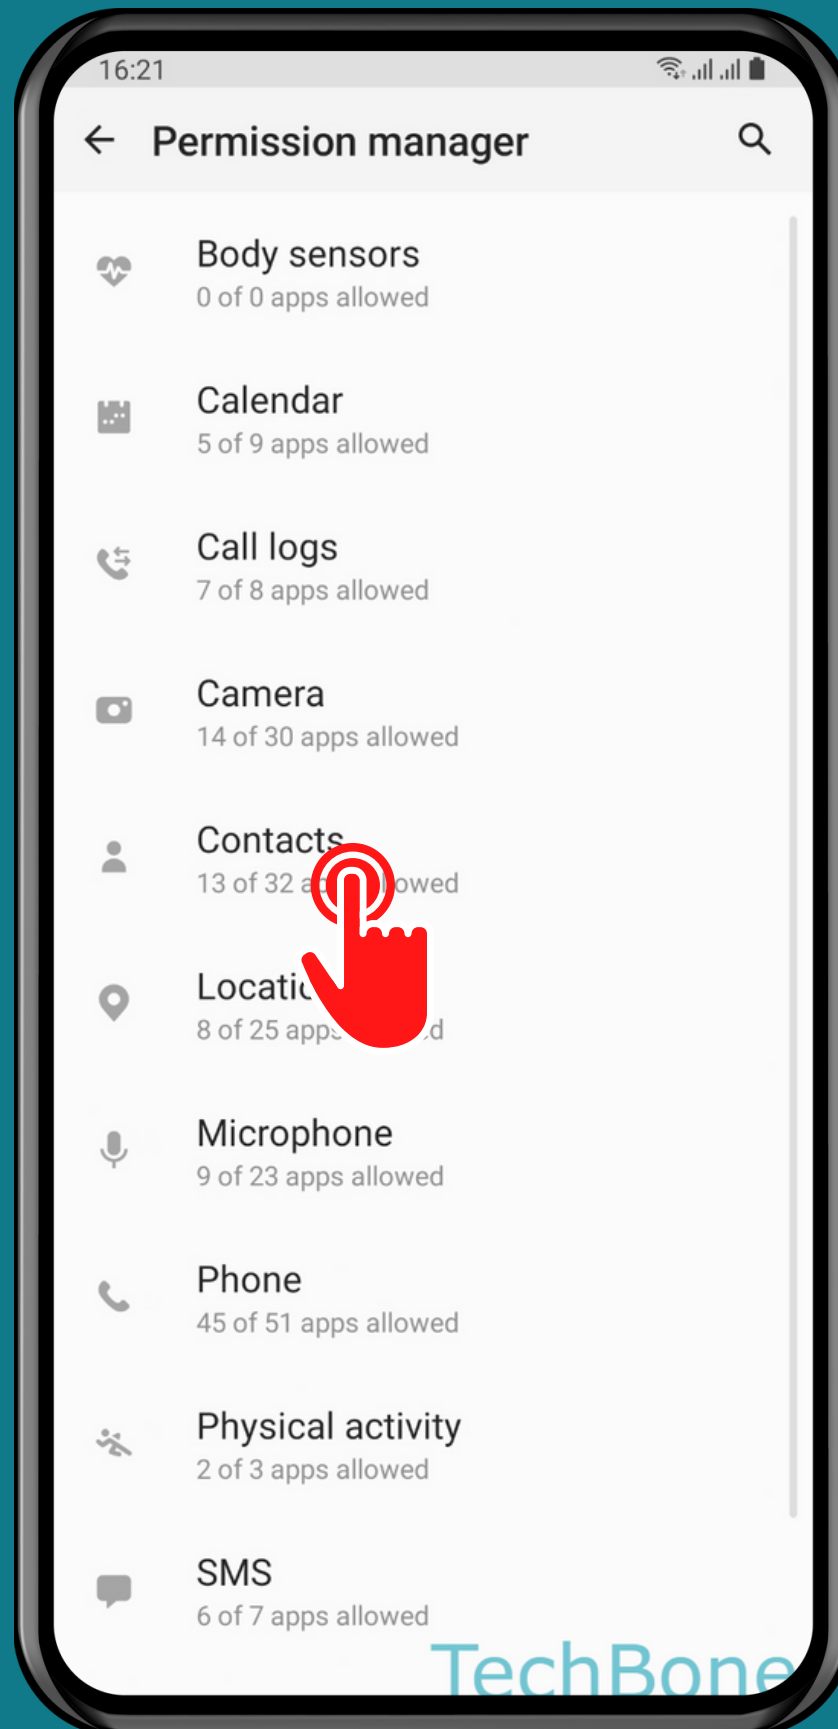

SAMSUNG

Android 11 - One UI 3

HOW TO ADMINISTRATE THE PERMISSION MANAGER

Tap on
Settings

Tap on Apps

Open the Menu

Tap on Permission manager

Choose a Permission

Choose an App

Choose Allow or Deny

Done!