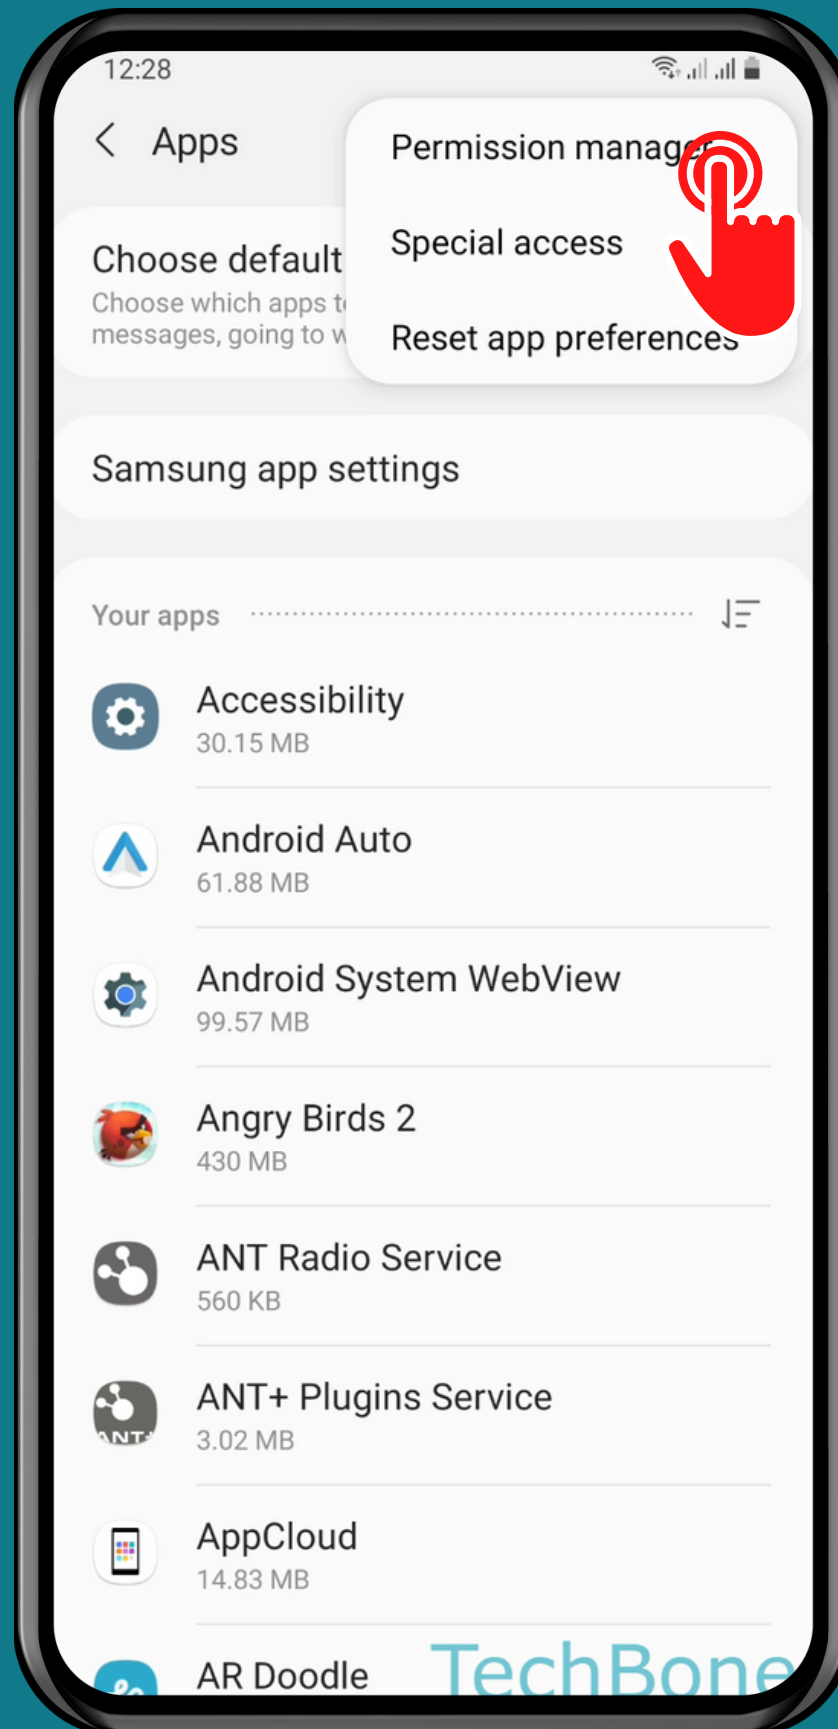

SAMSUNG

Android 11 - One UI 3

HOW TO ADMINISTRATE THE PERMISSION MANAGER

Tap on
Settings

Tap on Apps

Open the Menu

Tap on Permission manager

Choose a Permission

Choose an App

Choose Allow or Deny

Done!