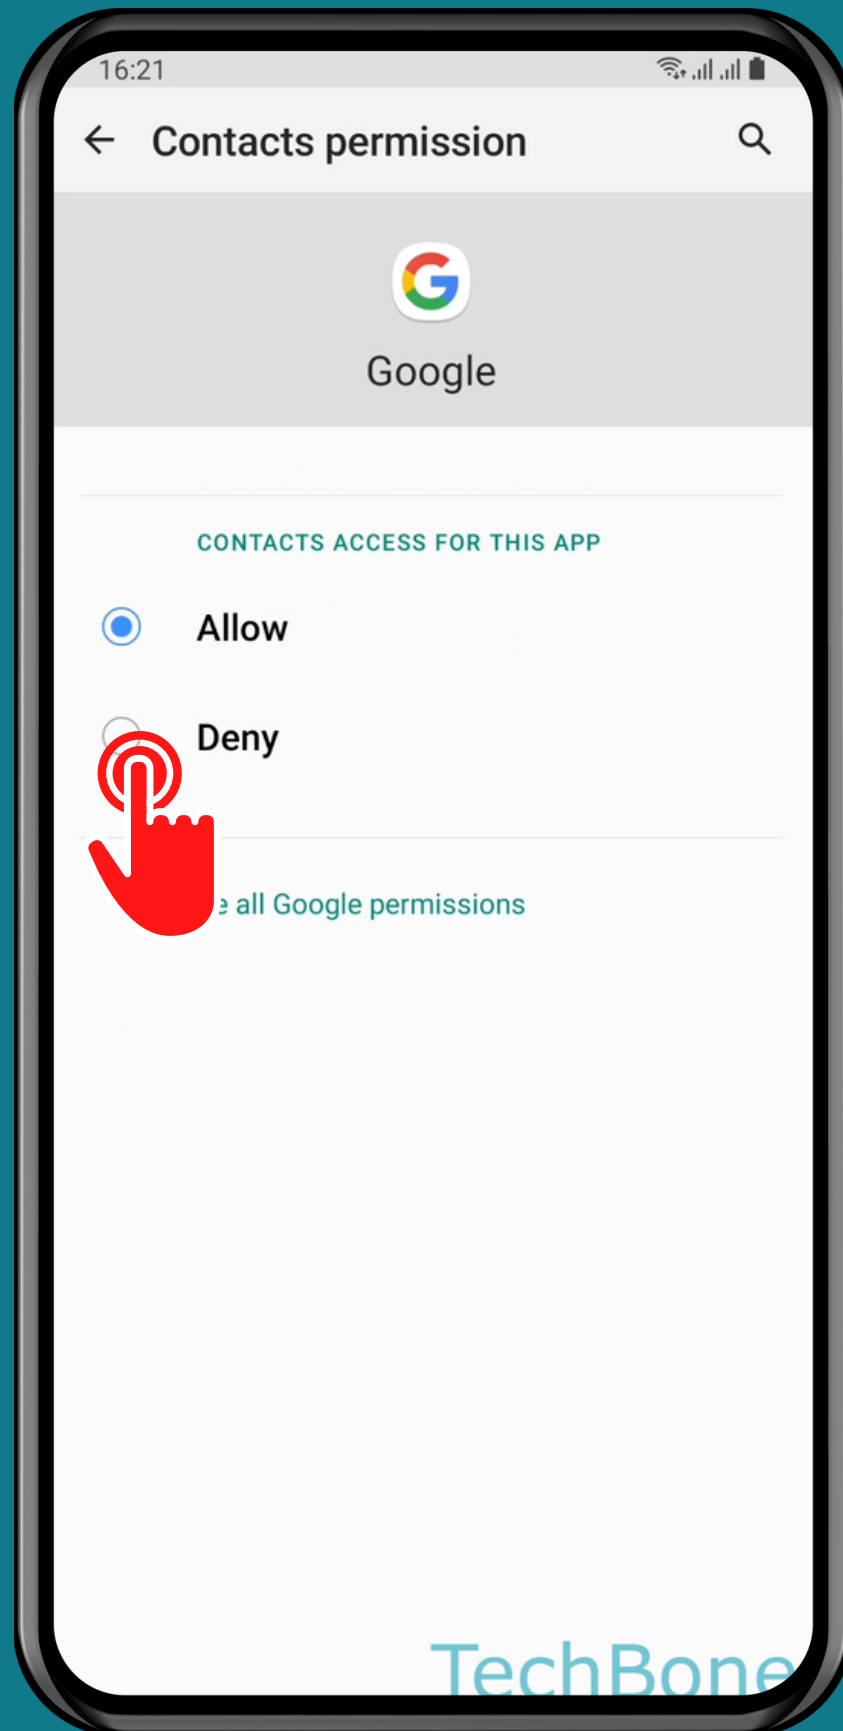

SAMSUNG

Android 11 - One UI 3

HOW TO ADMINISTRATE THE PERMISSION MANAGER

Tap on
Settings

Tap on Apps

Open the Menu

Tap on Permission manager

Choose a Permission

Choose an App

Choose Allow or Deny

Done!