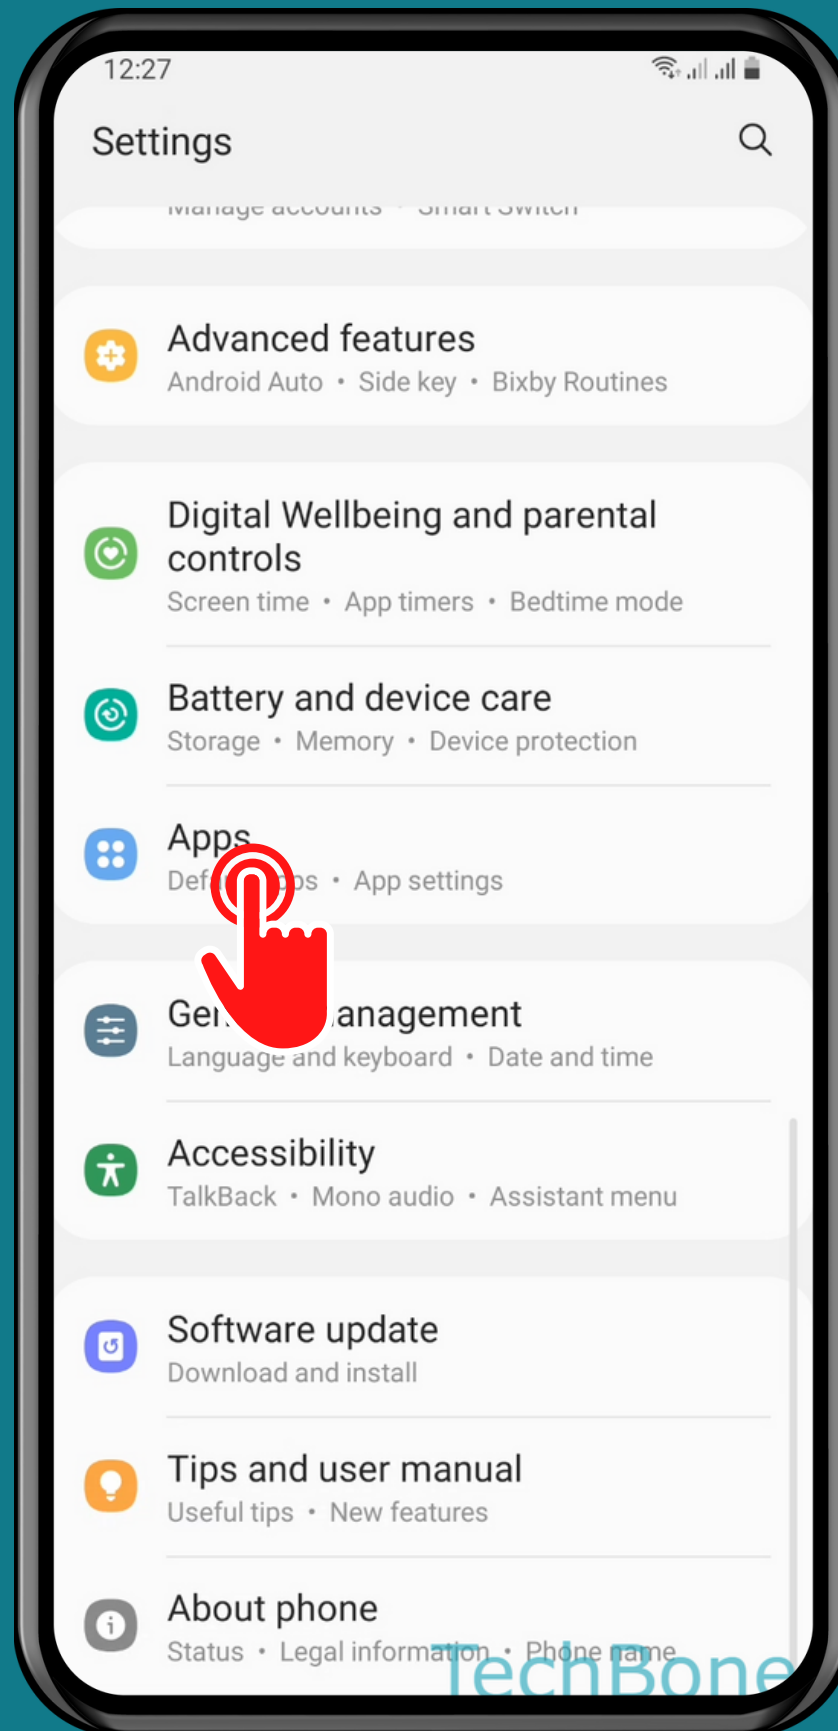

SAMSUNG

Android 11 - One UI 3

HOW TO ADMINISTRATE THE PERMISSION MANAGER

Tap on
Settings

Tap on Apps

Open the Menu

Tap on Permission manager

Choose a Permission

Choose an App

Choose Allow or Deny

Done!