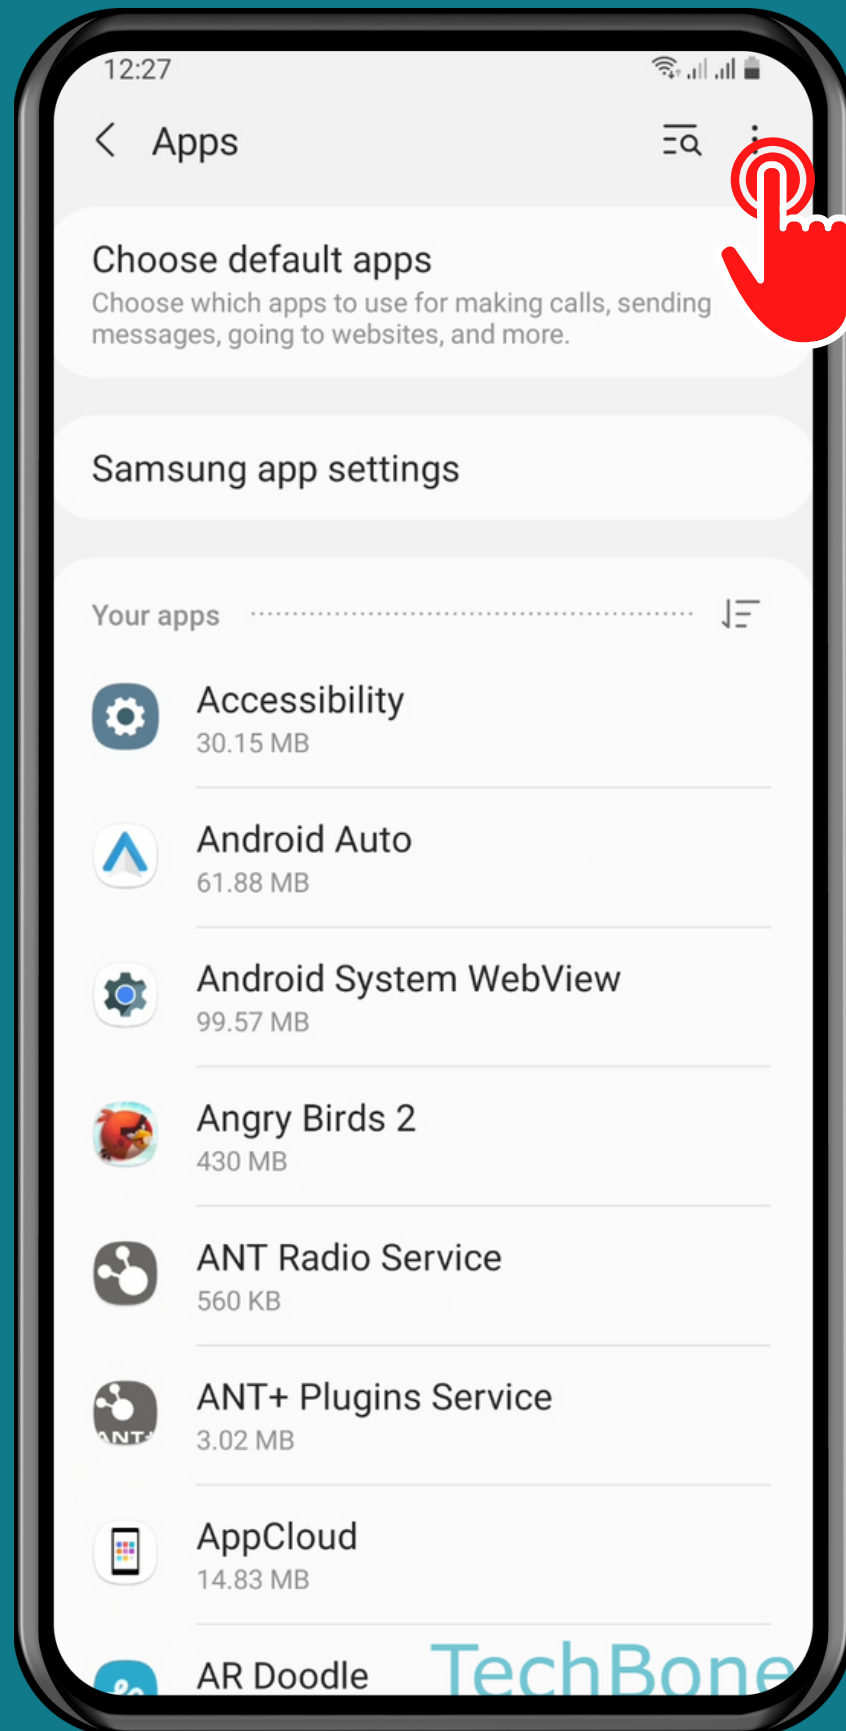

SAMSUNG

Android 11 - One UI 3

HOW TO ADMINISTRATE THE PERMISSION MANAGER

Tap on
Settings

Tap on Apps

Open the Menu

Tap on Permission manager

Choose a Permission

Choose an App

Choose Allow or Deny

Done!