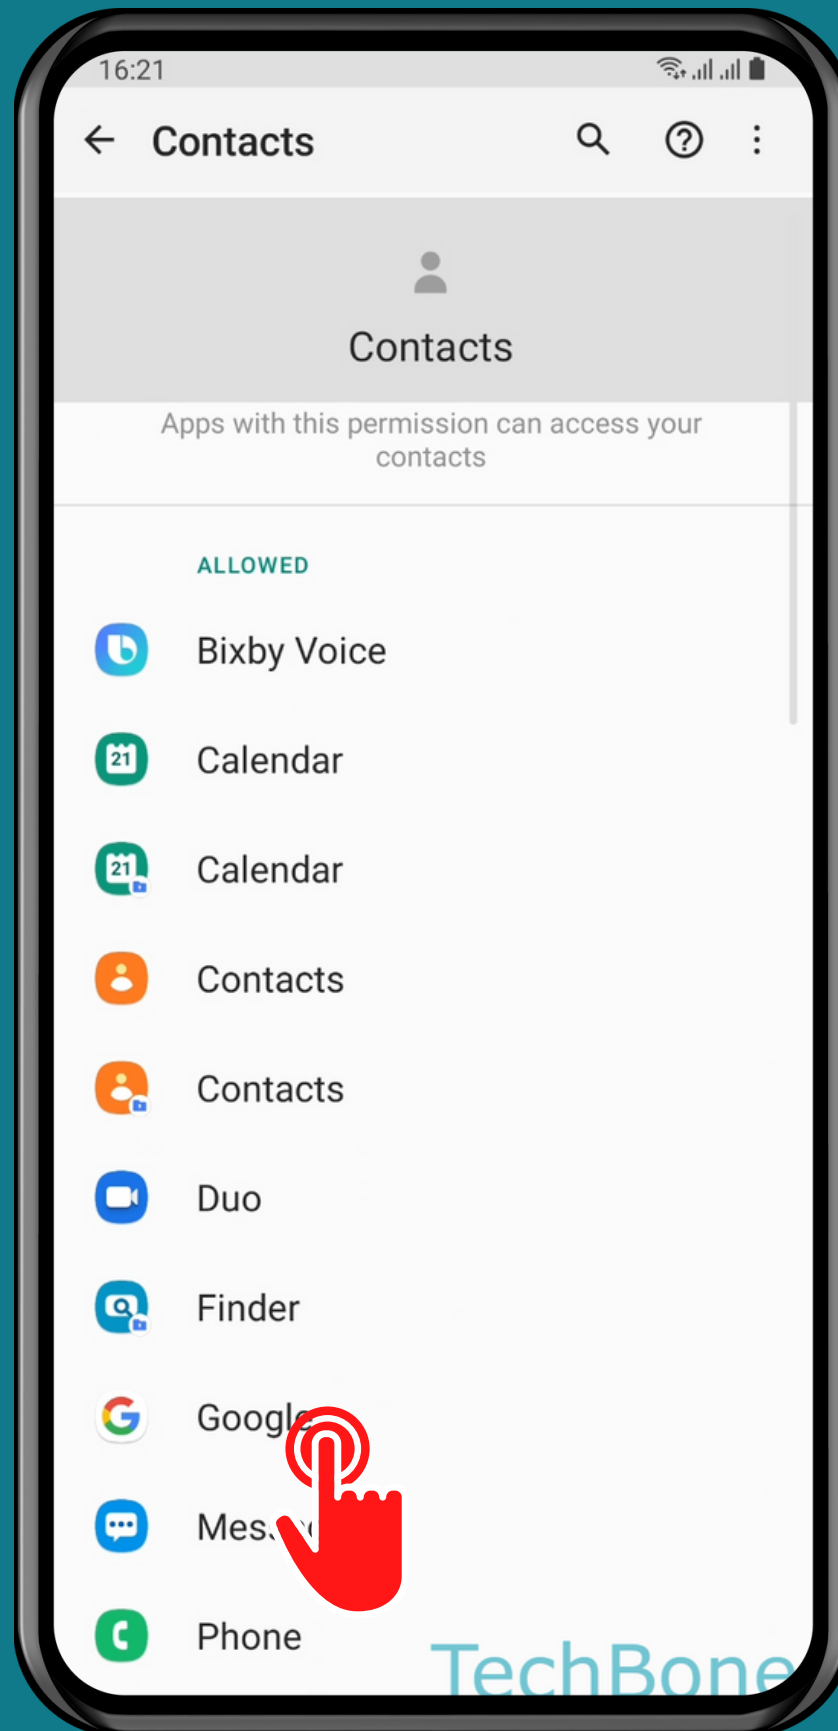

SAMSUNG

Android 11 - One UI 3

HOW TO ADMINISTRATE THE PERMISSION MANAGER

Tap on
Settings

Tap on Apps

Open the Menu

Tap on Permission manager

Choose a Permission

Choose an App

Choose Allow or Deny

Done!