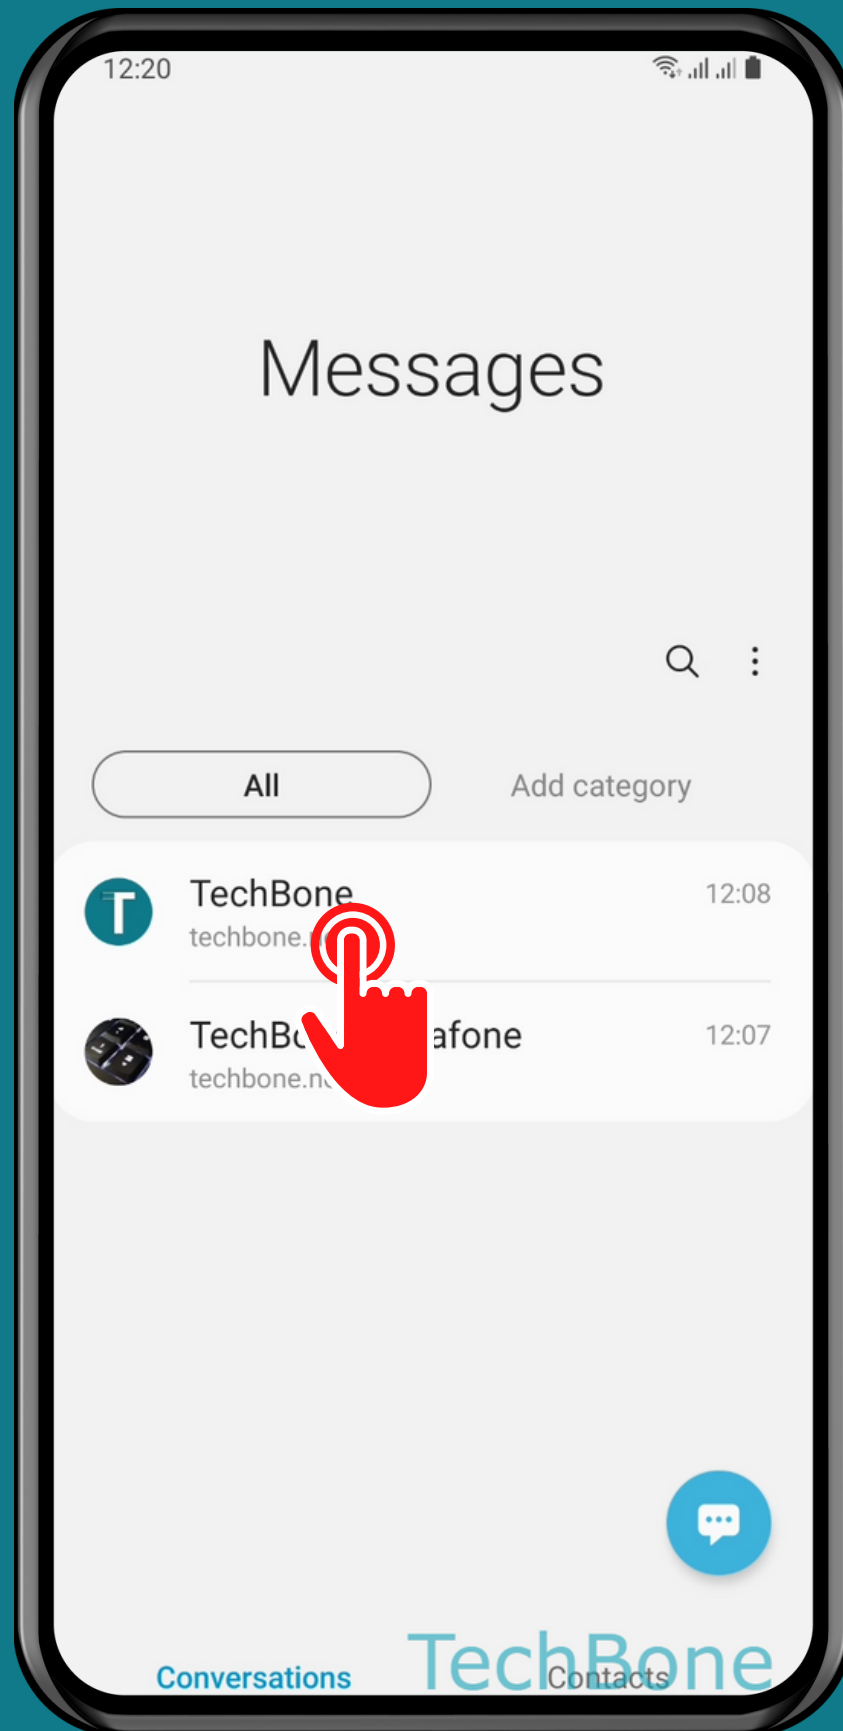

SAMSUNG

Messages - Android 11 - One UI 3

HOW TO PIN A CONVERSATION

Tap on Messages

Tap and hold a Conversation

Tap on
More

Tap on
Pin to top

Done!