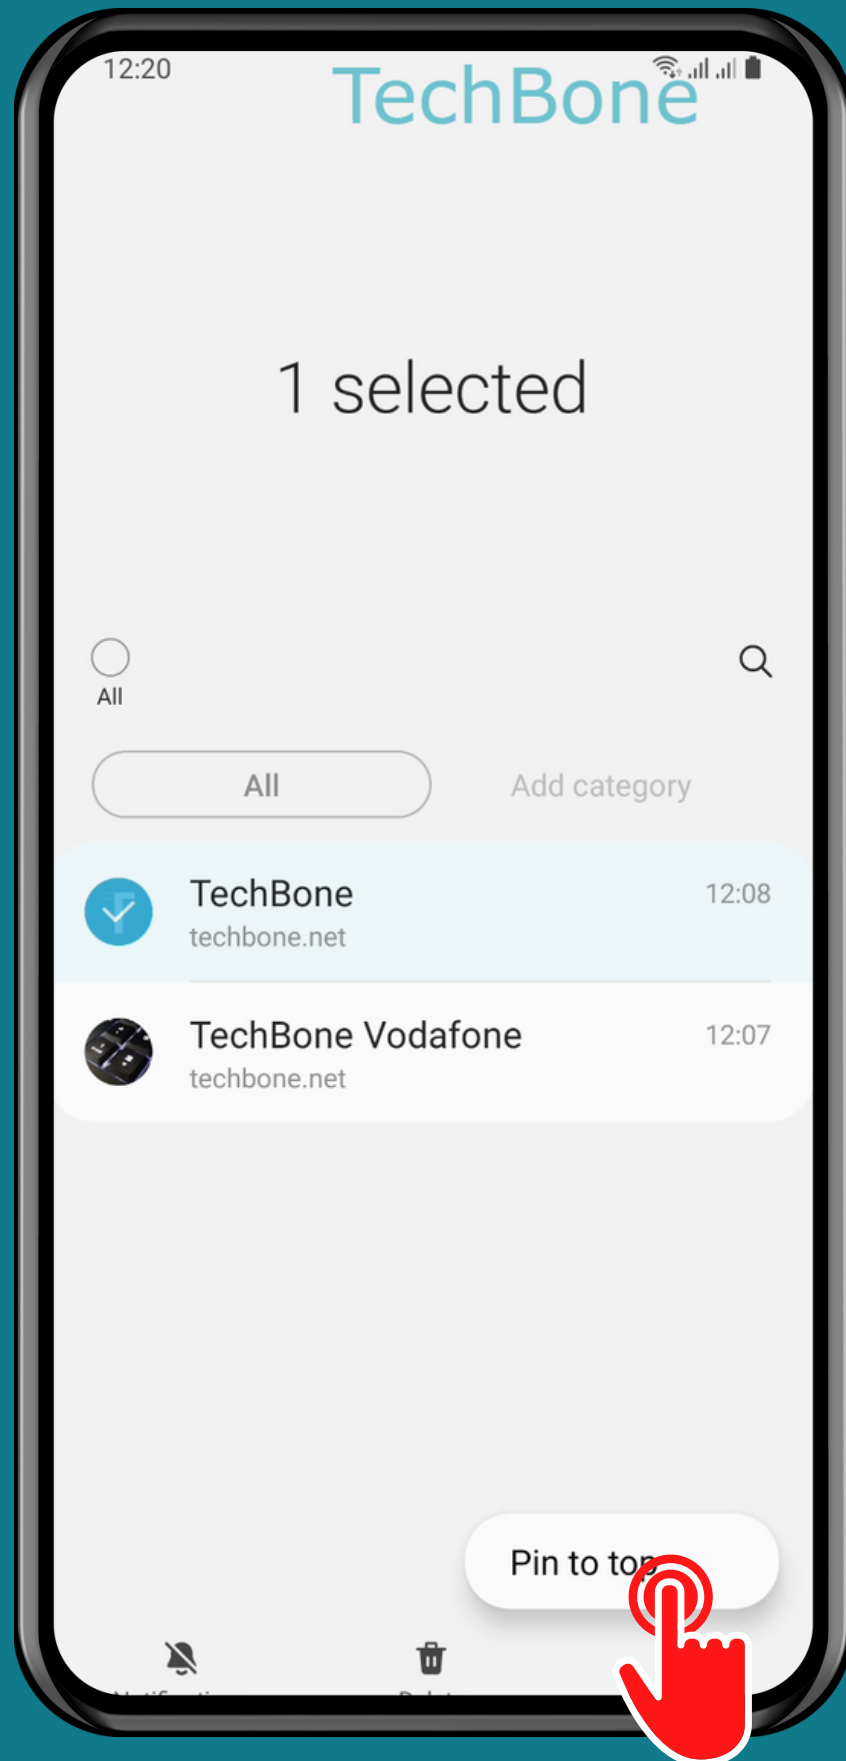

SAMSUNG

Messages - Android 11 - One UI 3

HOW TO PIN A CONVERSATION

Tap on Messages

Tap and hold a Conversation

Tap on
More

Tap on
Pin to top

Done!