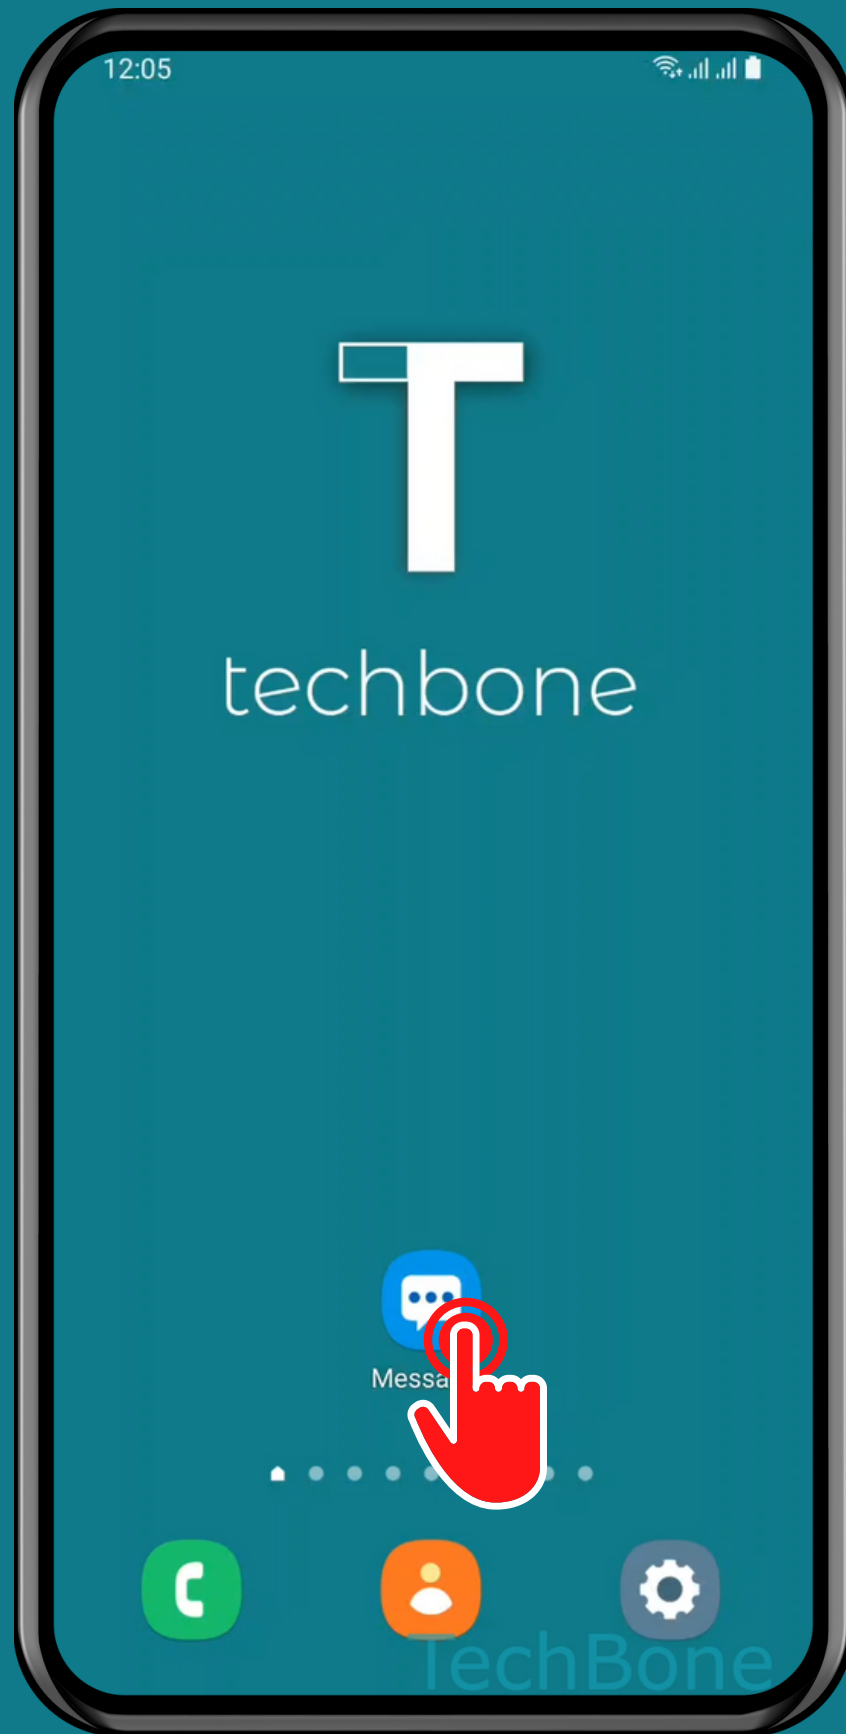

SAMSUNG

Messages - Android 11 - One UI 3

HOW TO PIN A CONVERSATION

Tap on Messages

Tap and hold a Conversation

Tap on
More

Tap on
Pin to top

Done!