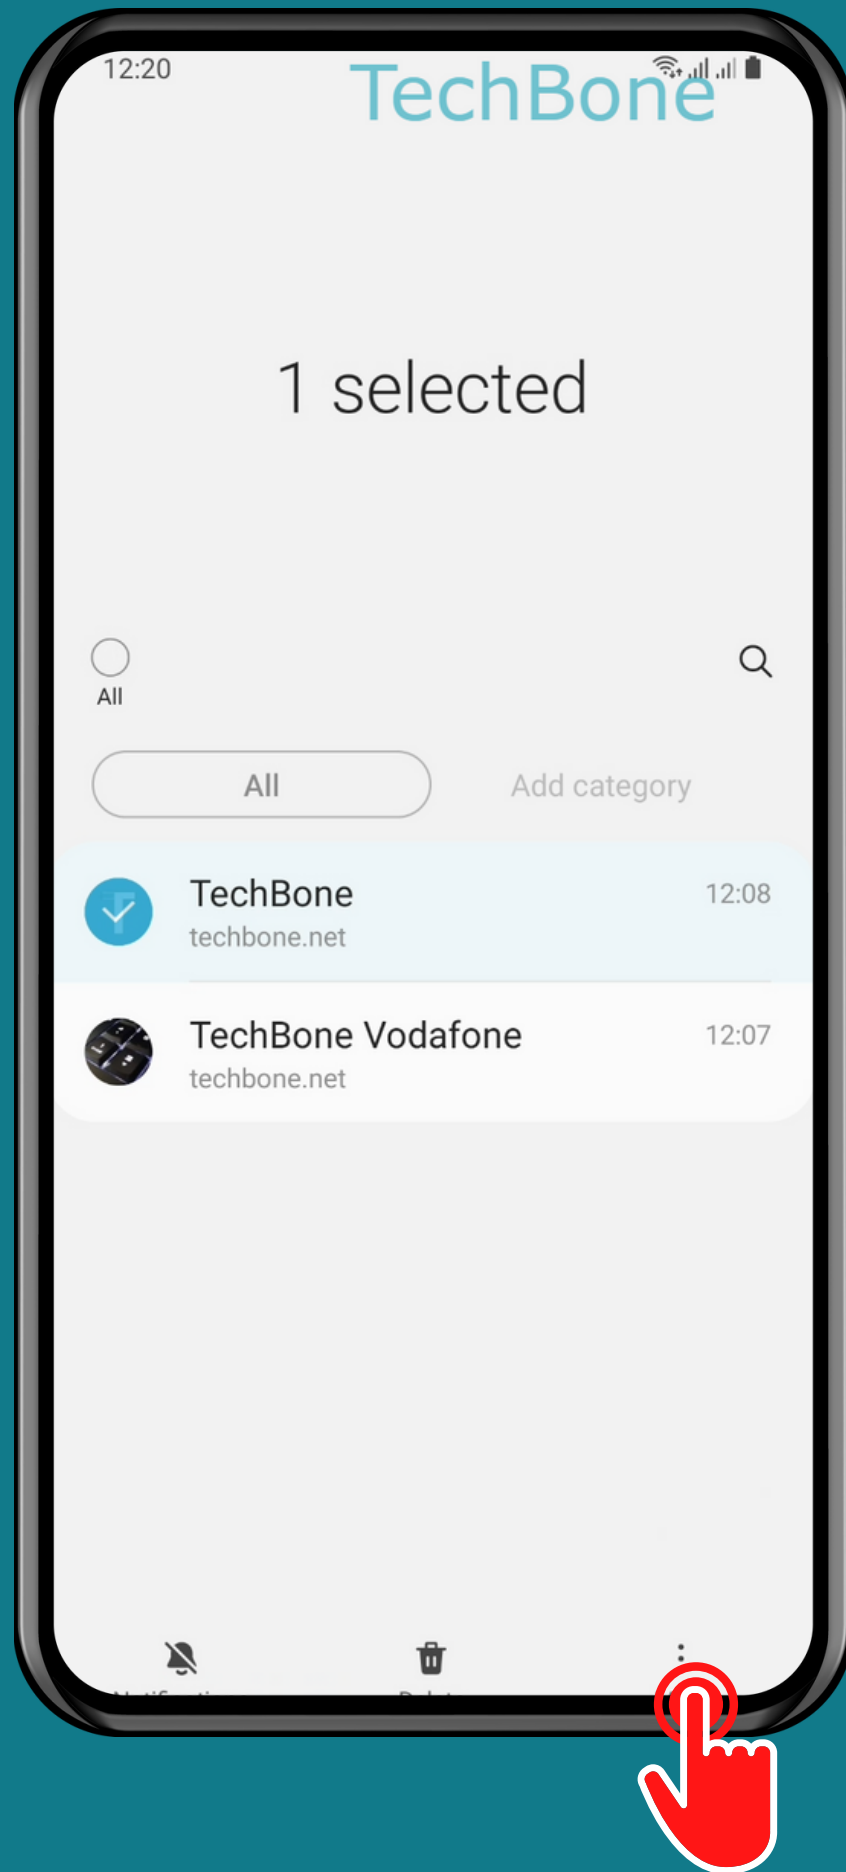

SAMSUNG

Messages - Android 11 - One UI 3

HOW TO PIN A CONVERSATION

Tap on Messages

Tap and hold a Conversation

Tap on
More

Tap on
Pin to top

Done!