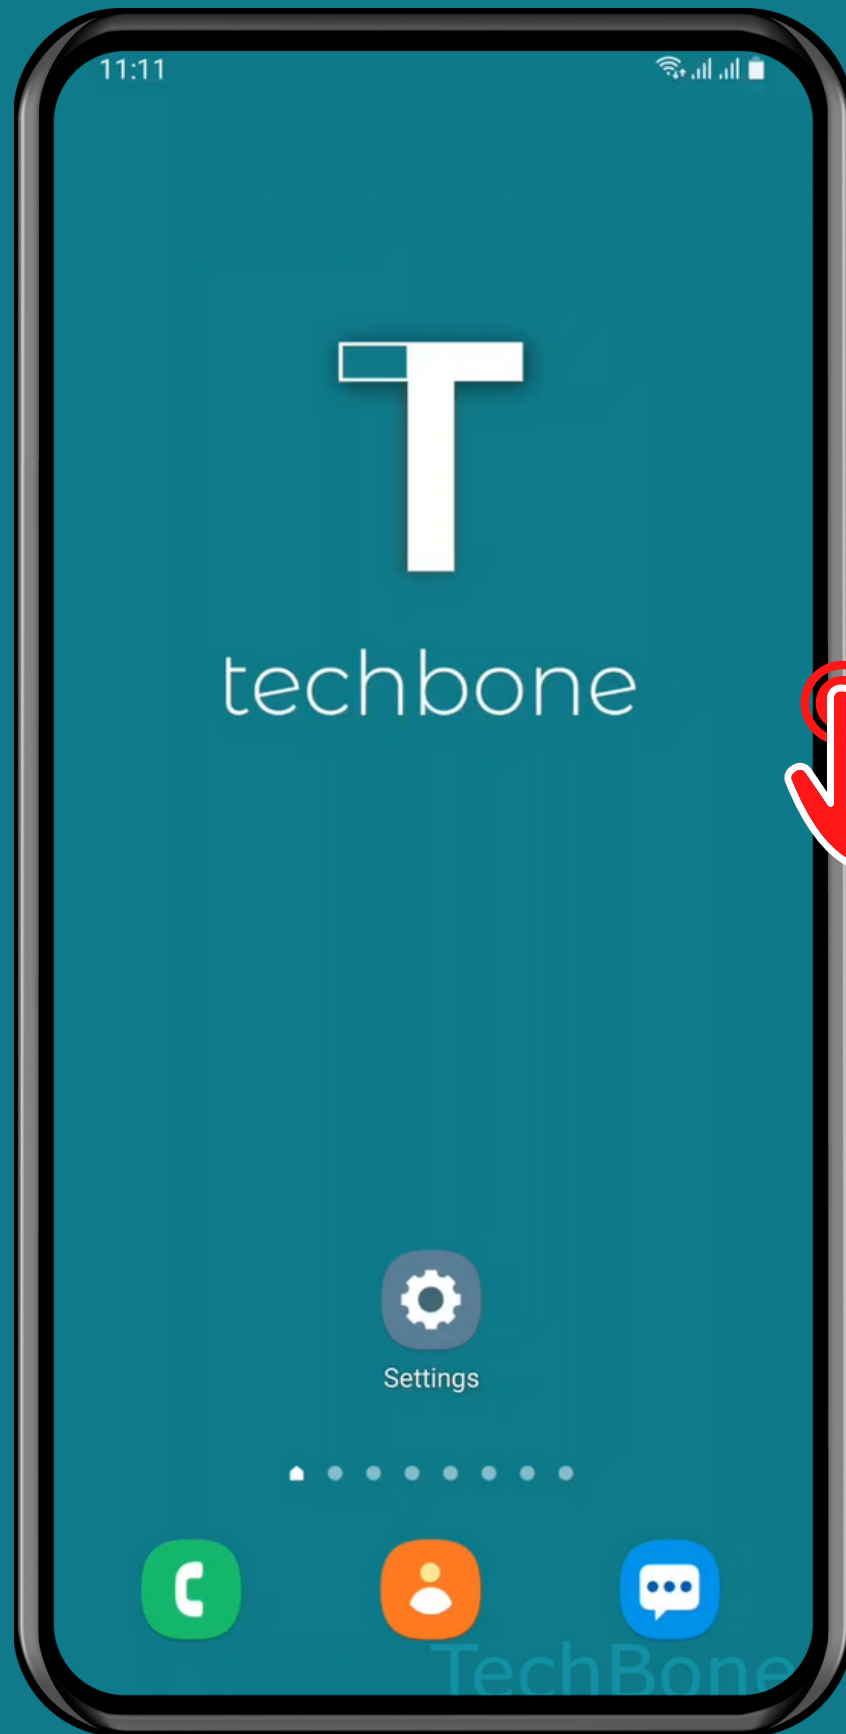

SAMSUNG

Android 11 - One UI 3

HOW TO POWER OFF DEVICE

Press and hold the
Power button

Tap on Power off

Tap again on Power off

Done!