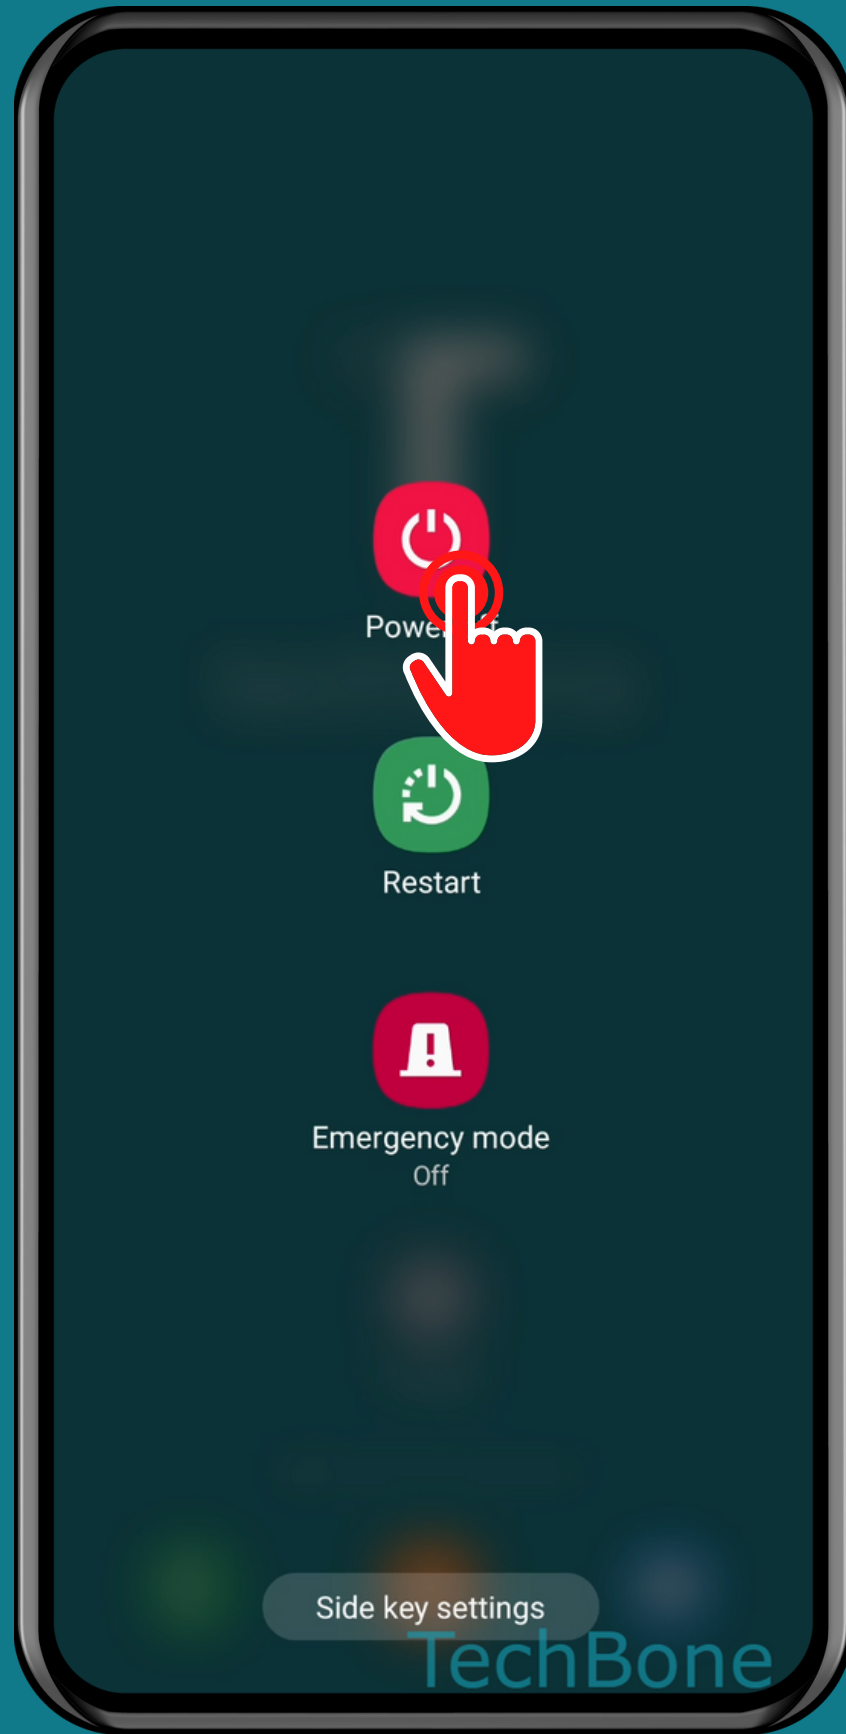

SAMSUNG

Android 11 - One UI 3

HOW TO POWER OFF DEVICE

Press and hold the
Power button

Tap on Power off

Tap again on Power off

Done!