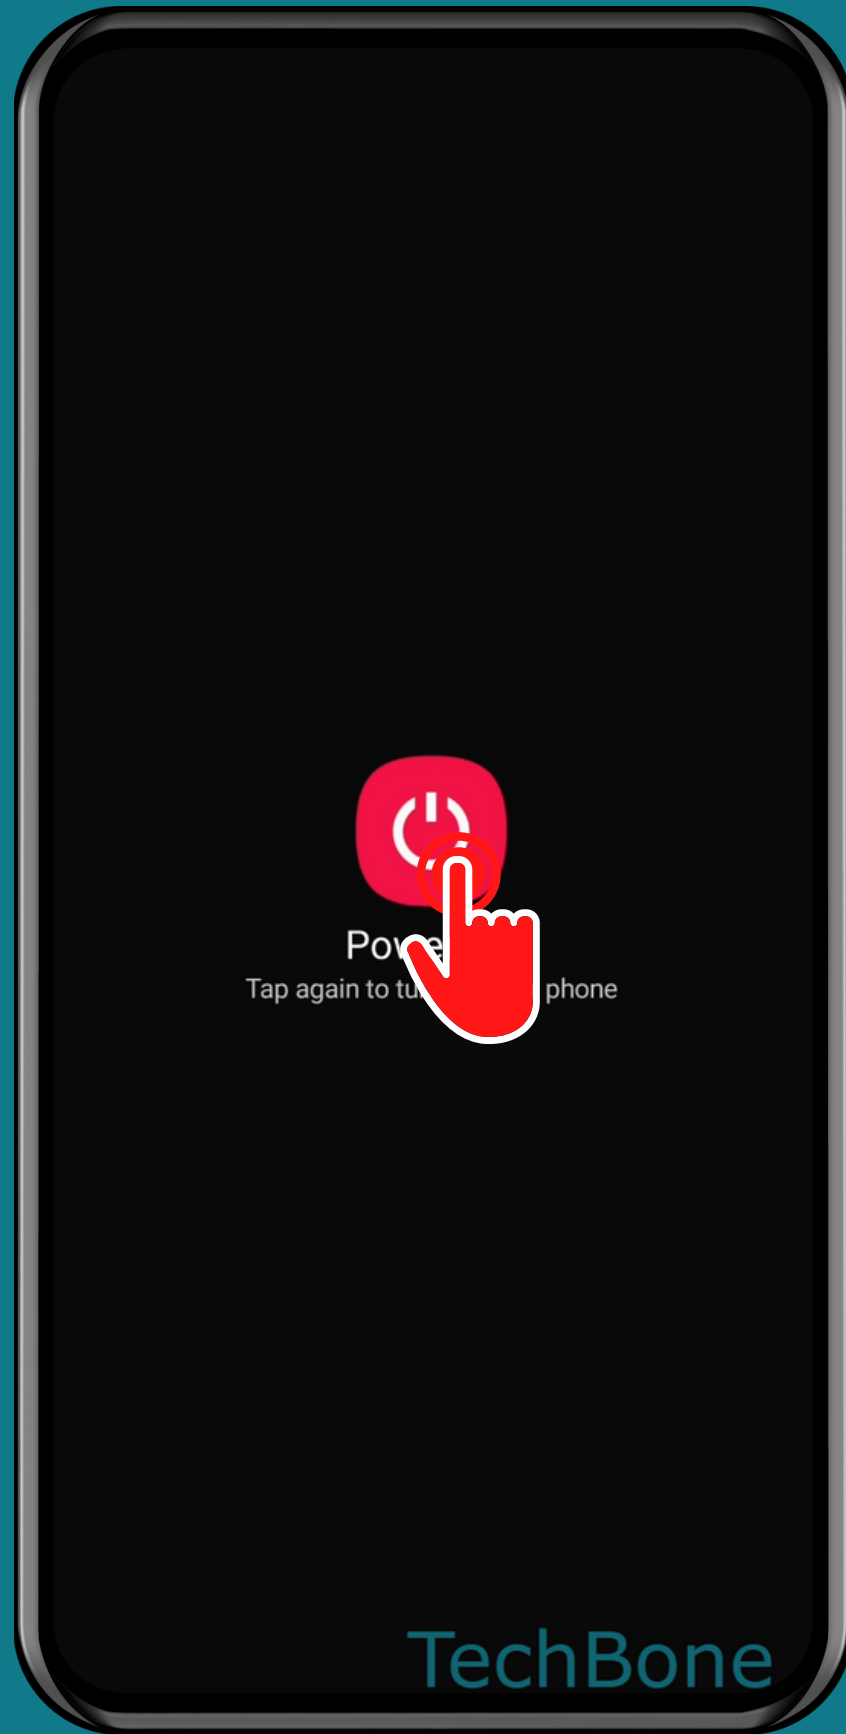

SAMSUNG

Android 11 - One UI 3

HOW TO POWER OFF DEVICE

Press and hold the
Power button

Tap on Power off

Tap again on Power off

Done!