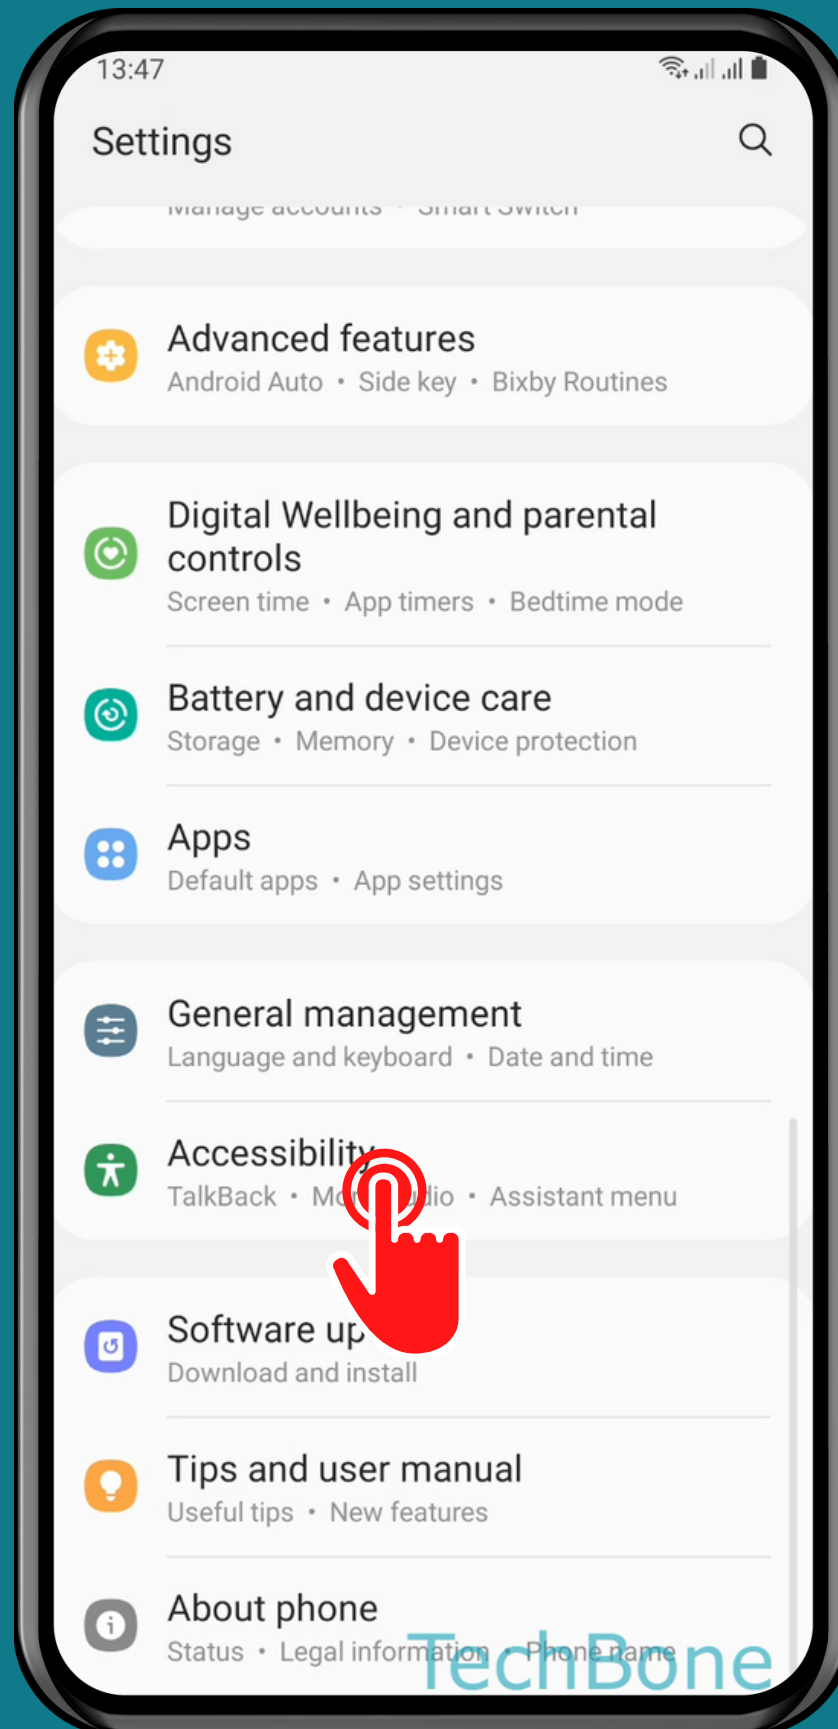

SAMSUNG

Android 11 - One UI 3

# HOW TO REMOVE ANIMATIONS

Tap on  
Settings

# Tap on Accessibility