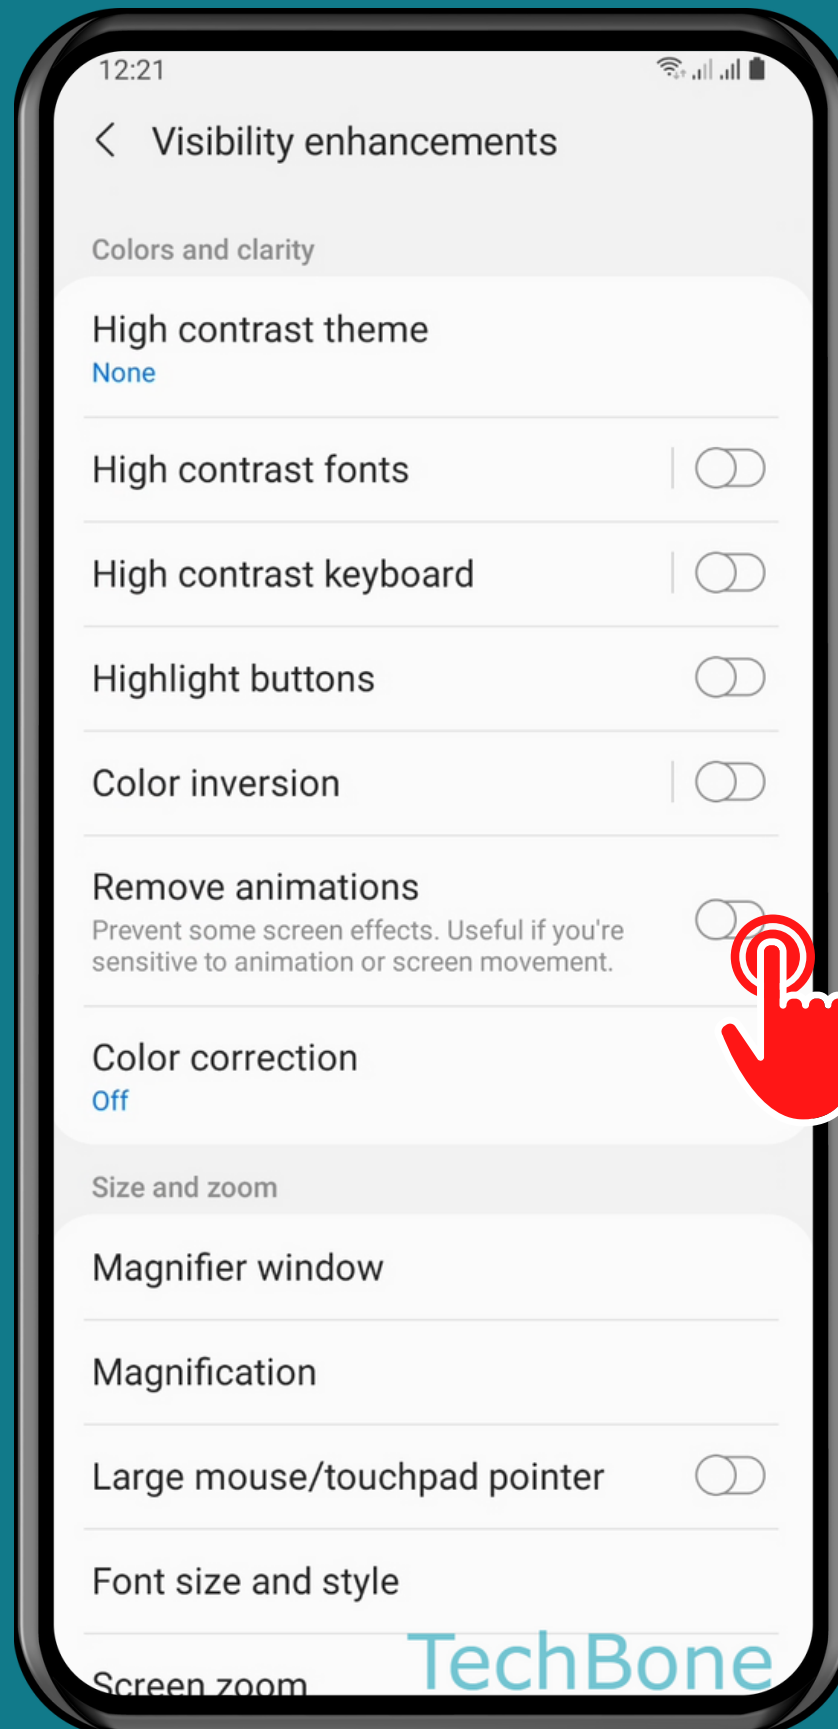

# HOW TO REMOVE ANIMATIONS

Tap on  
Settings

# Tap on Accessibility

# Tap on Visibility enhancements