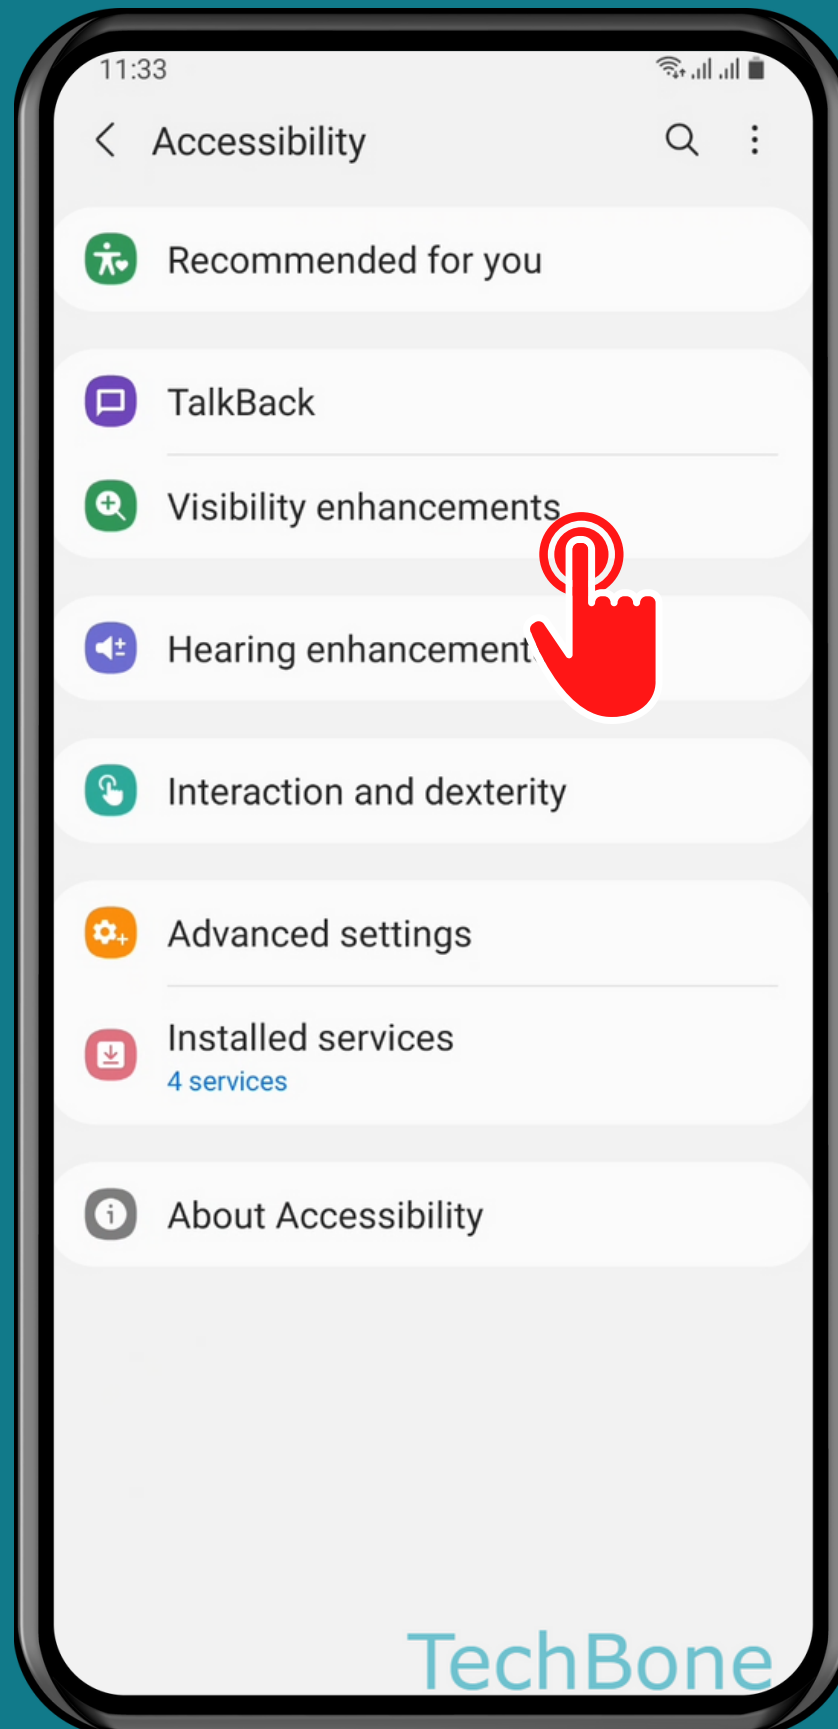

SAMSUNG

Android 11 - One UI 3

# HOW TO REMOVE ANIMATIONS

Tap on  
Settings

# Tap on Accessibility

# Tap on Visibility enhancements