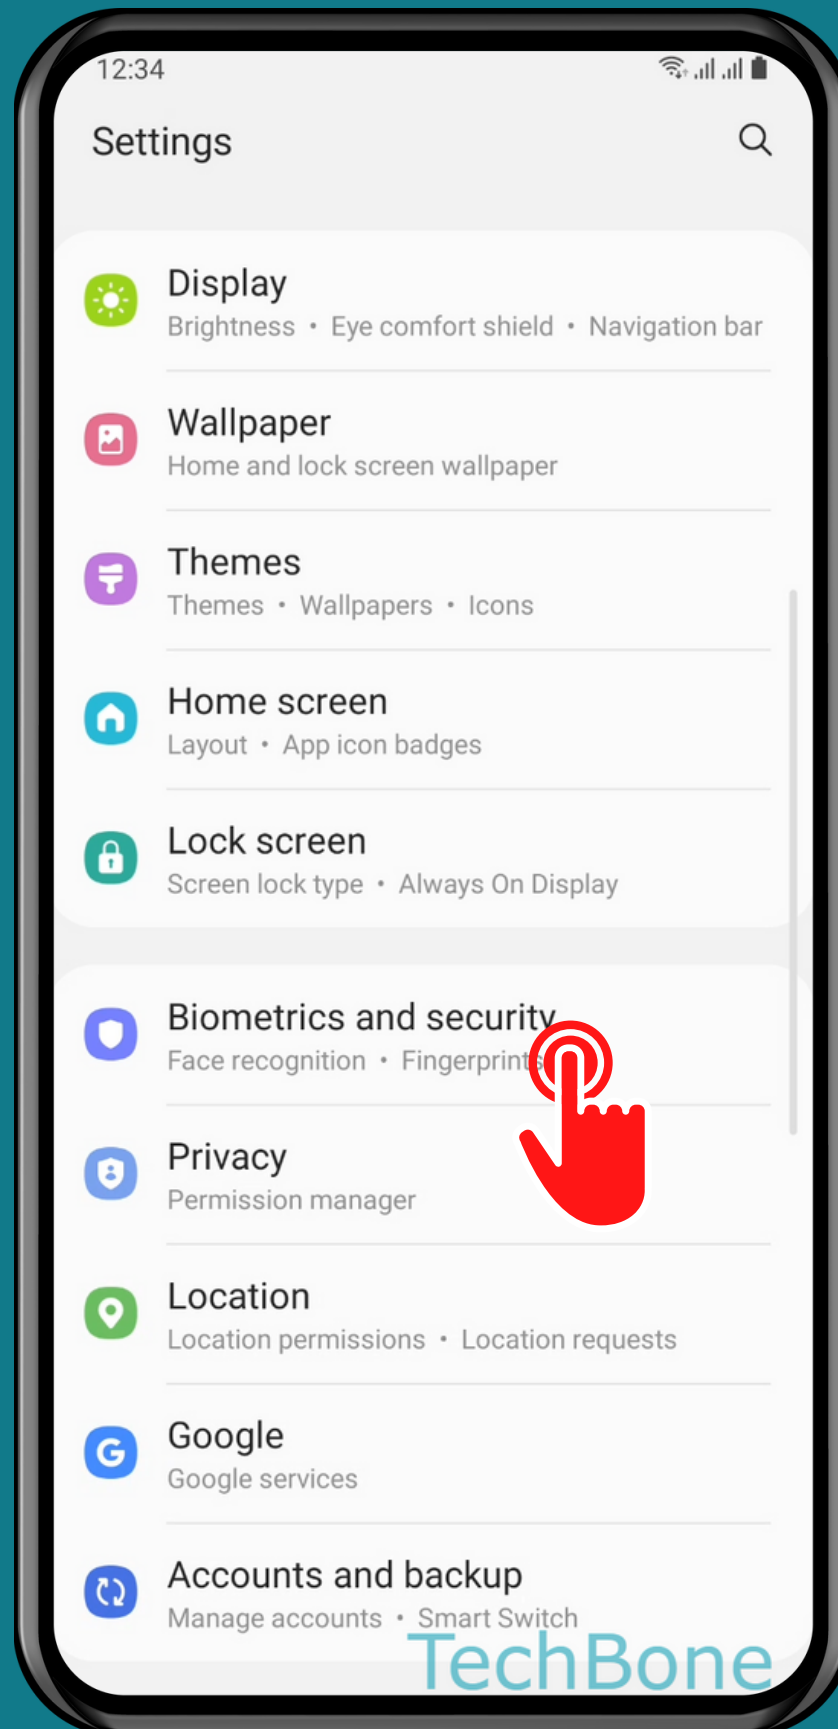

SAMSUNG

Android 11 - One UI 3

HOW TO REMOVE FACE DATA

Tap on
Settings

Tap on Biometrics and security

Tap on Face recognition

Enter the current
Pattern, PIN or
Password

Tap on
Remove face data

Tap on
Remove

Done!