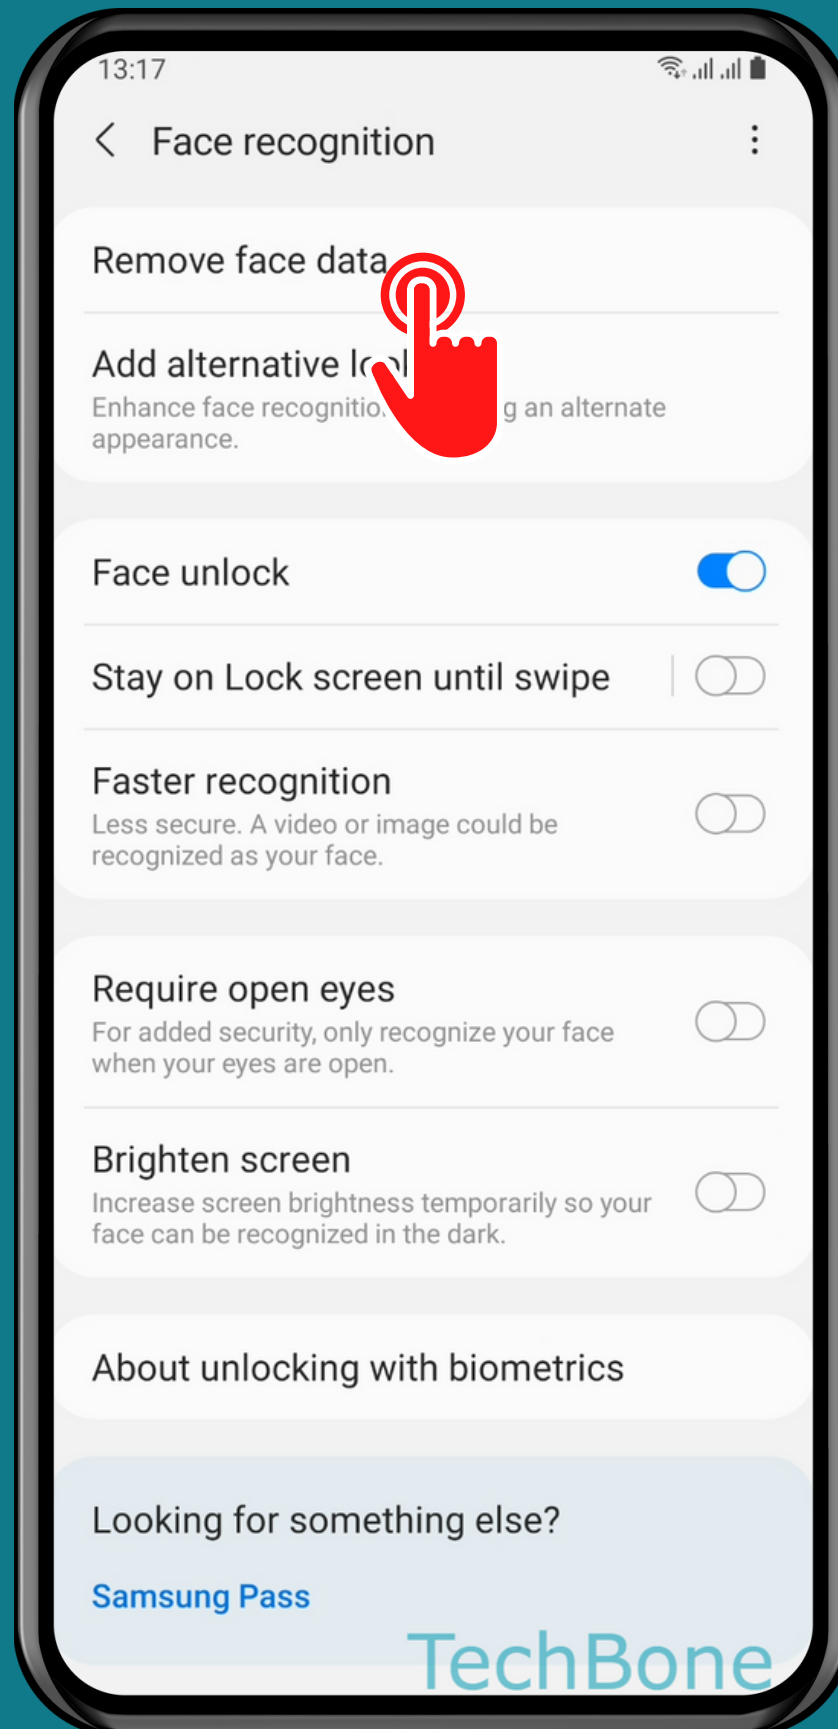

SAMSUNG

Android 11 - One UI 3

HOW TO REMOVE FACE DATA

Tap on
Settings

Tap on Biometrics and security

Tap on Face recognition

Enter the current
Pattern, PIN or
Password

Tap on
Remove face data

Tap on
Remove

Done!