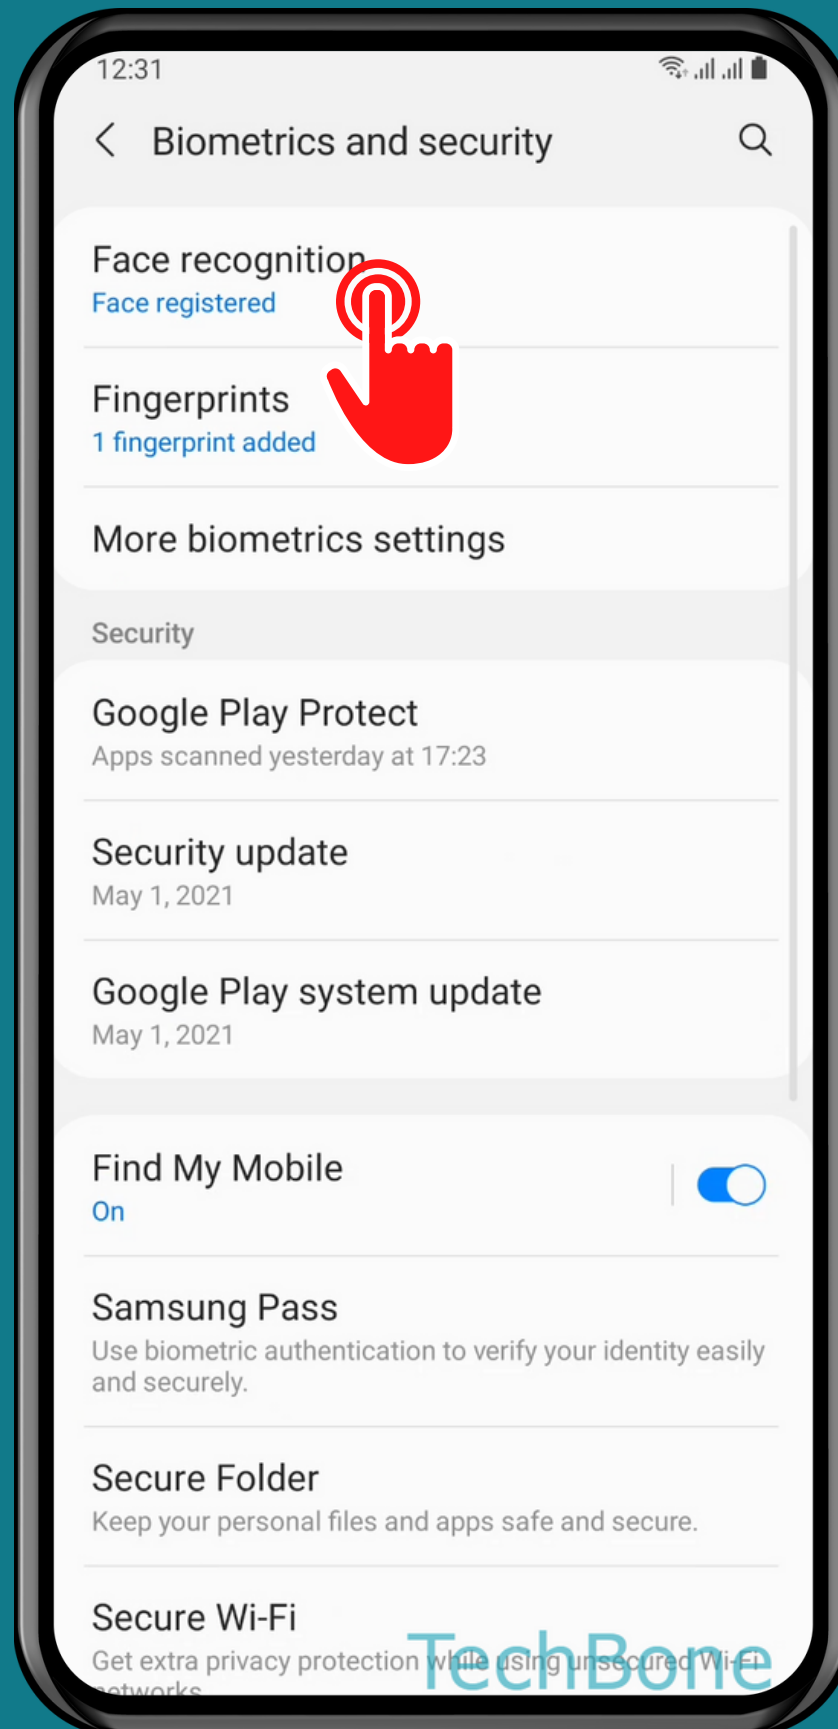

SAMSUNG

Android 11 - One UI 3

HOW TO REMOVE FACE DATA

Tap on
Settings

Tap on Biometrics and security

Tap on Face recognition

Enter the current
Pattern, PIN or
Password

Tap on
Remove face data

Tap on
Remove

Done!