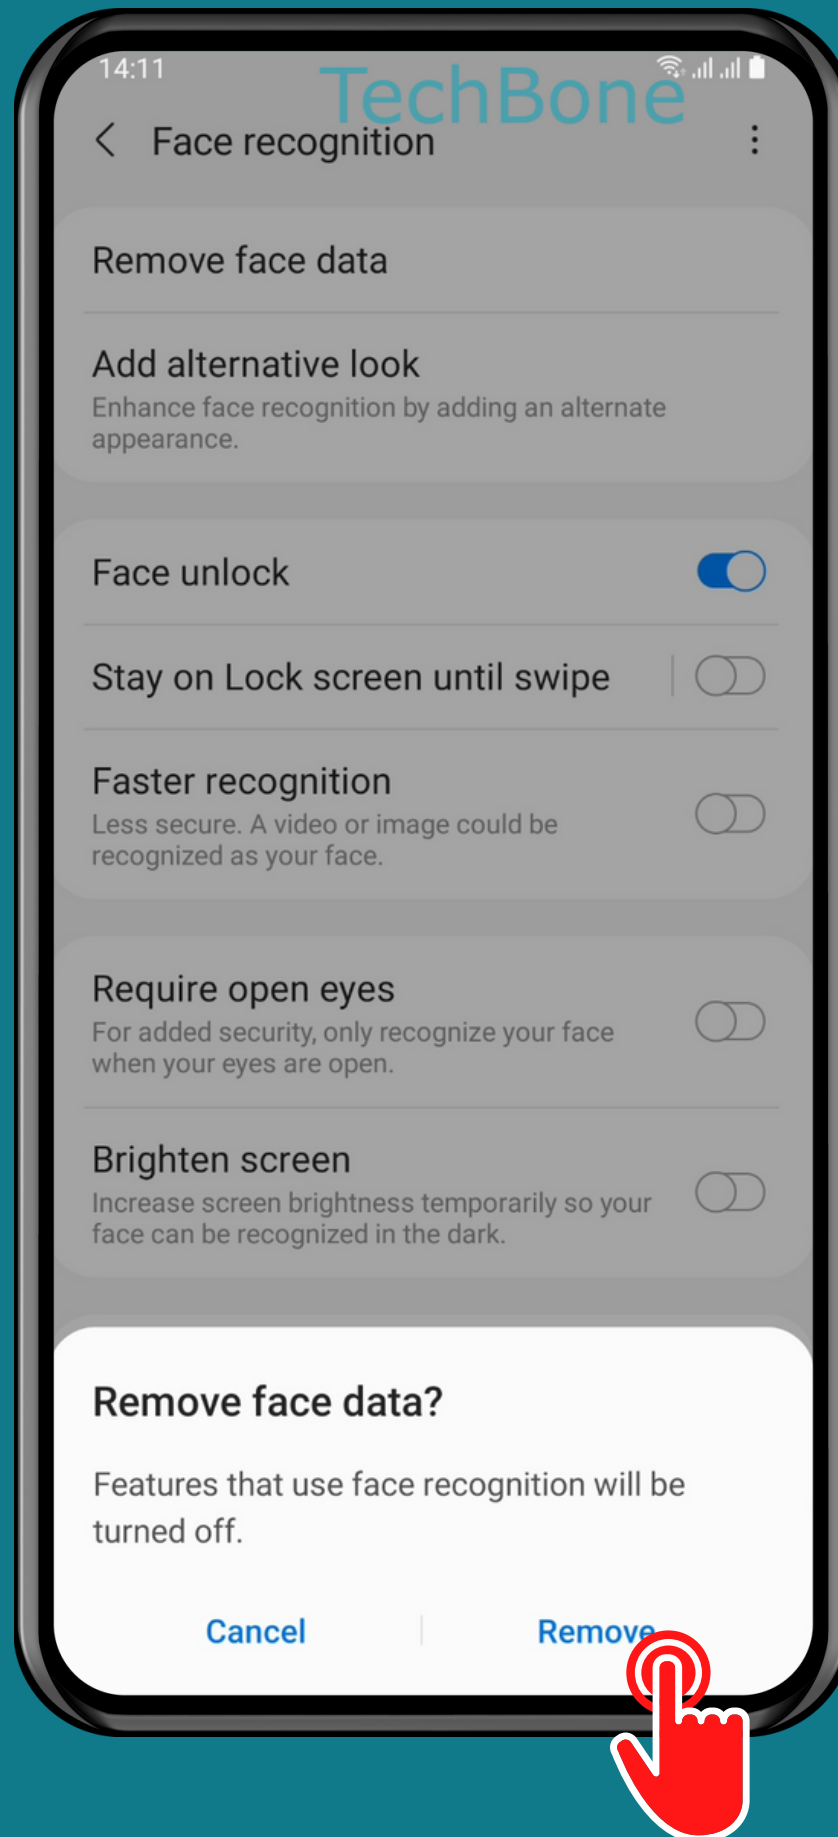

SAMSUNG

Android 11 - One UI 3

HOW TO REMOVE FACE DATA

Tap on
Settings

Tap on Biometrics and security

Tap on Face recognition

Enter the current
Pattern, PIN or
Password

Tap on
Remove face data

Tap on
Remove

Done!