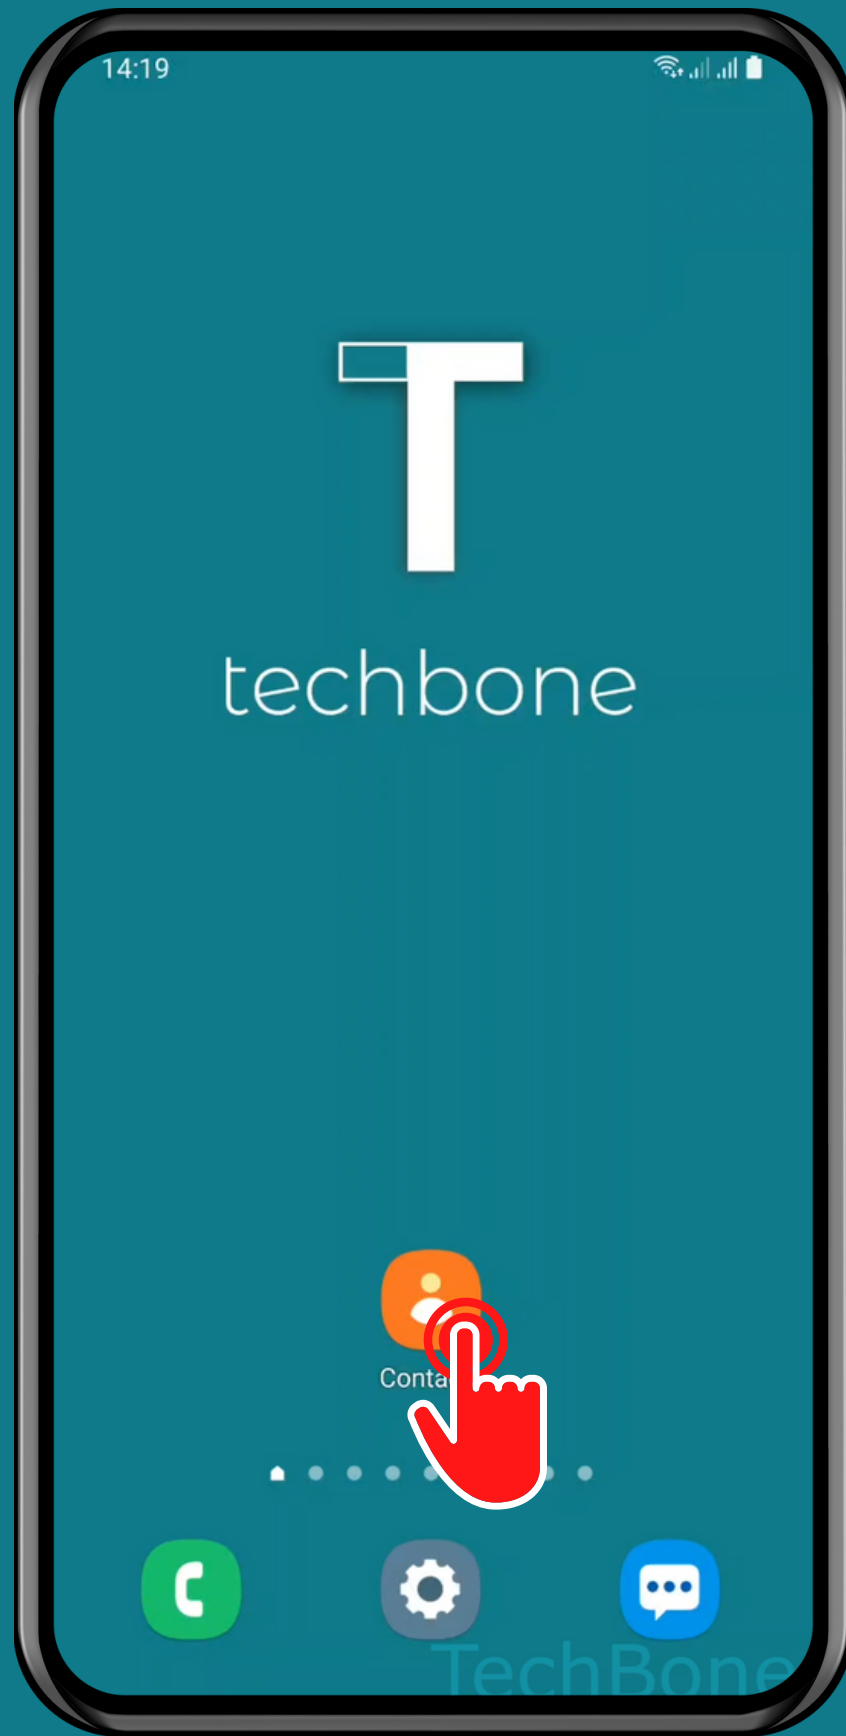

SAMSUNG

Contacts - Android 11 - One UI 3

HOW TO REMOVE MEMBER FROM CONTACT GROUP

Tap on Contacts

Open the Menu

Choose a Group

Tap on
Edit

Remove the desired
Member and tap **Save**