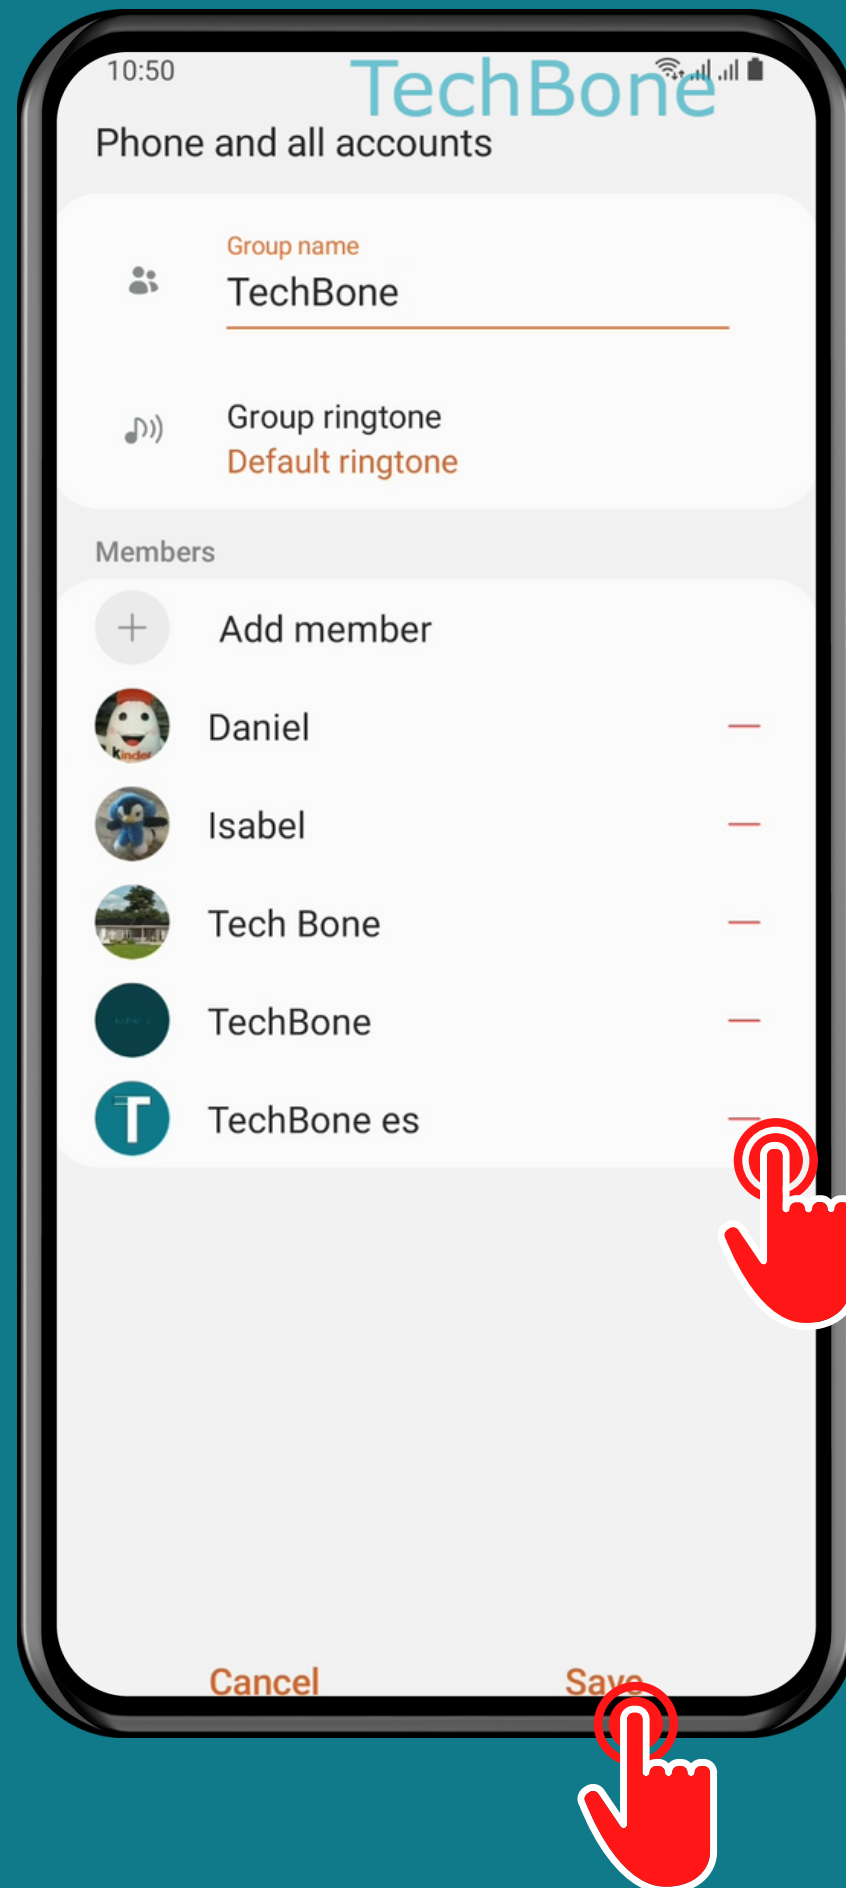

SAMSUNG

Contacts - Android 11 - One UI 3

HOW TO REMOVE MEMBER FROM CONTACT GROUP

Tap on Contacts

Open the Menu

Choose a Group

Tap on
Edit

Remove the desired
Member and tap **Save**