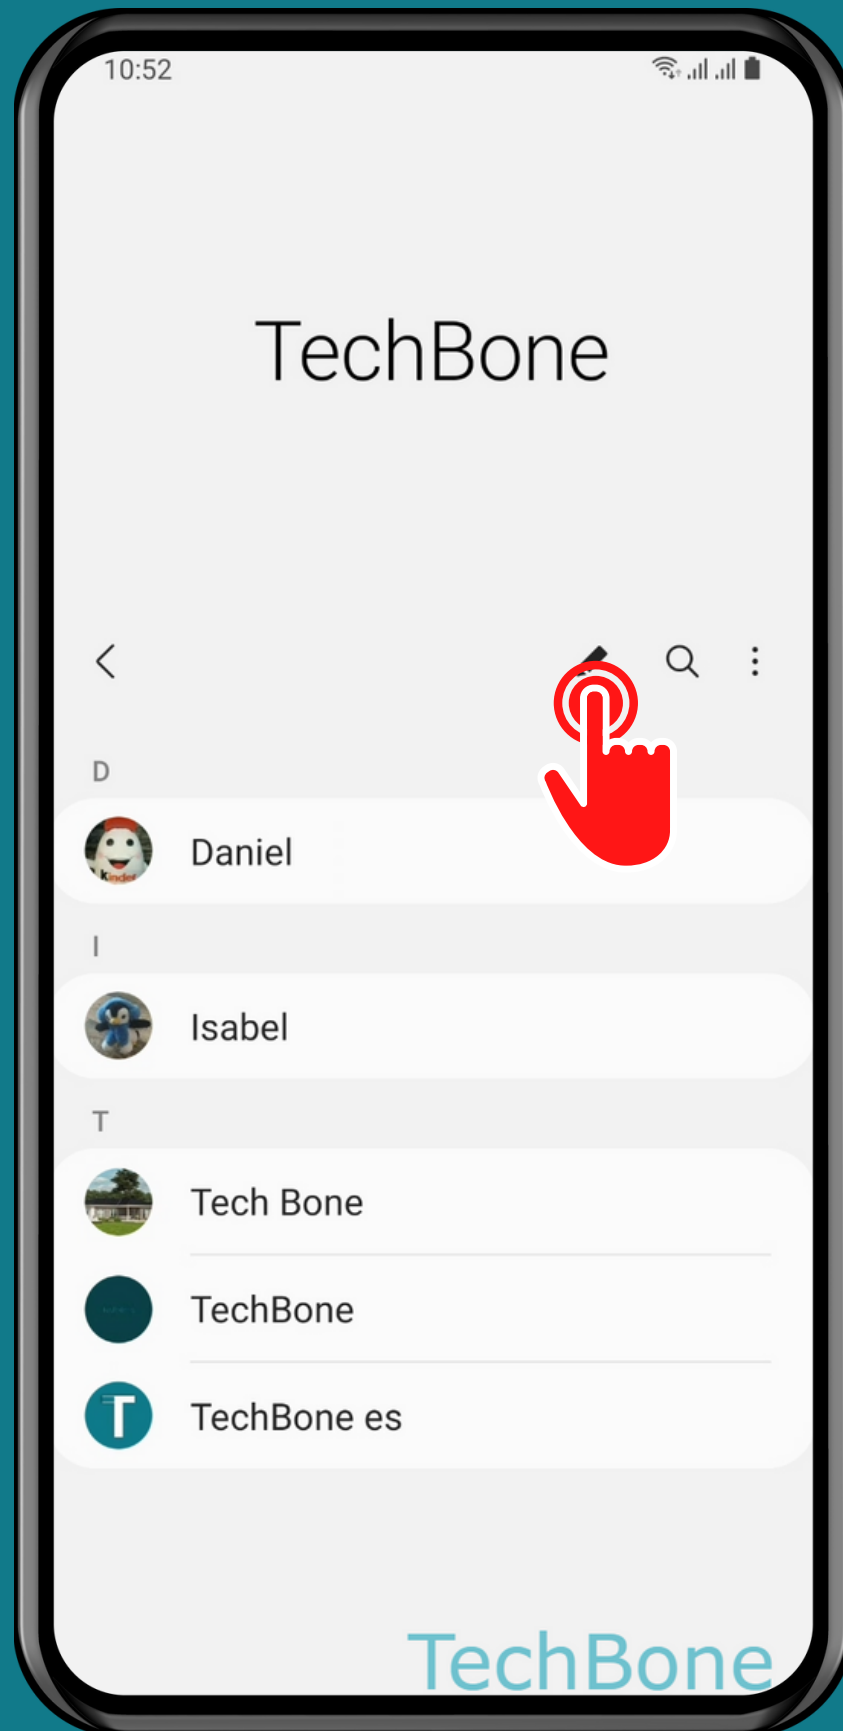

SAMSUNG

Contacts - Android 11 - One UI 3

HOW TO REMOVE MEMBER FROM CONTACT GROUP

Tap on Contacts

Open the Menu

Choose a Group

Tap on
Edit

Remove the desired
Member and tap **Save**