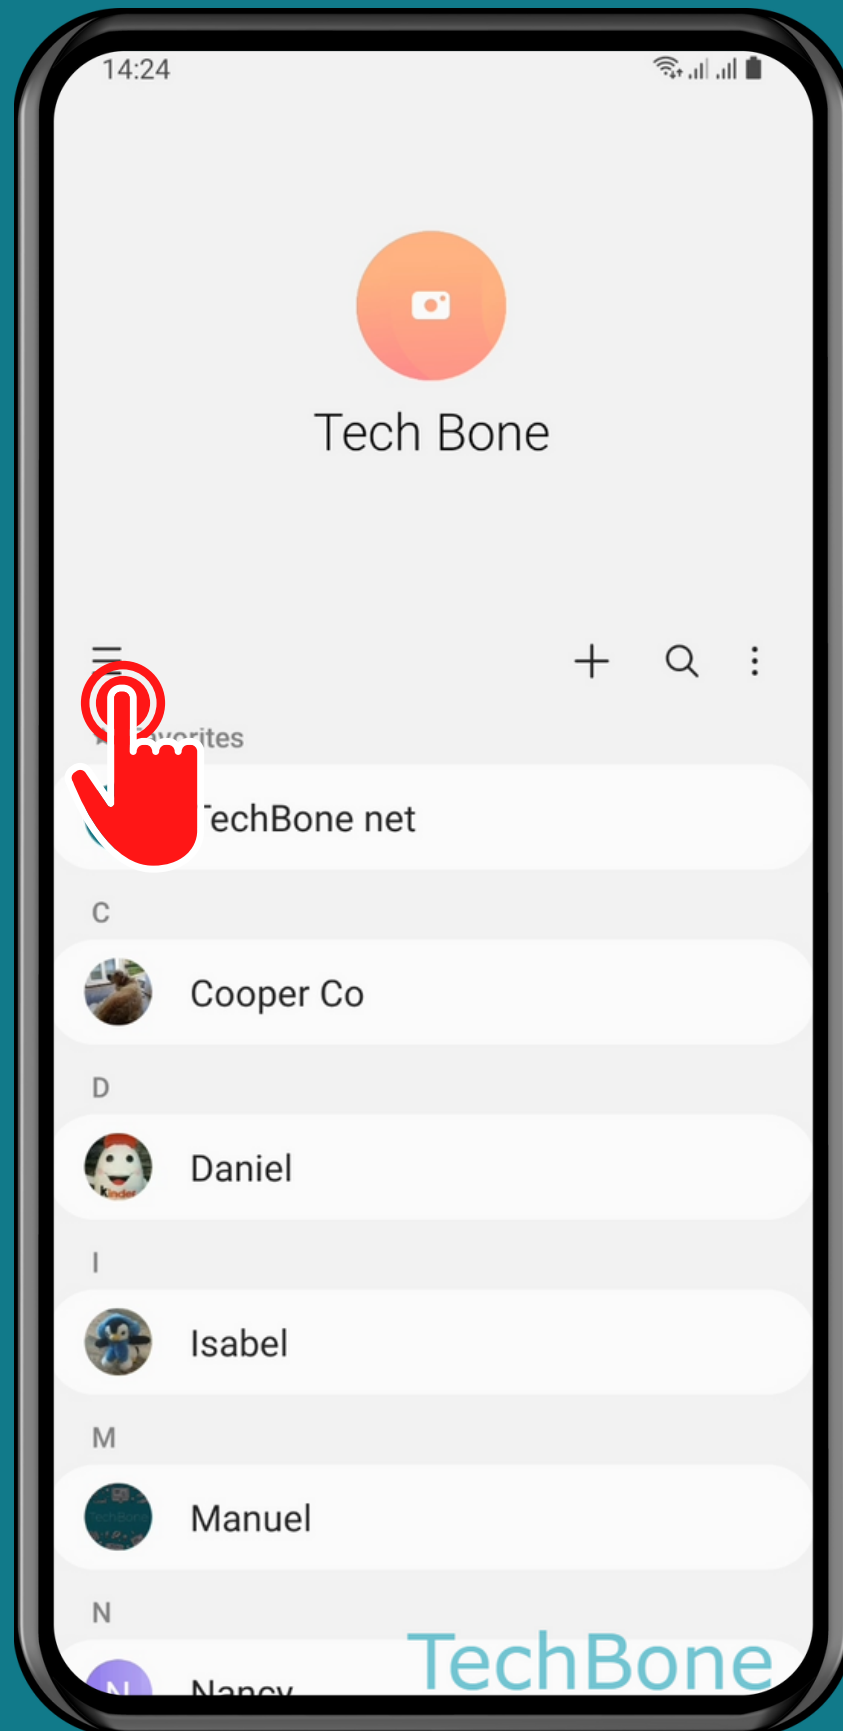

SAMSUNG

Contacts - Android 11 - One UI 3

HOW TO REMOVE MEMBER FROM CONTACT GROUP

Tap on Contacts

Open the Menu

Choose a Group

Tap on
Edit

Remove the desired
Member and tap **Save**