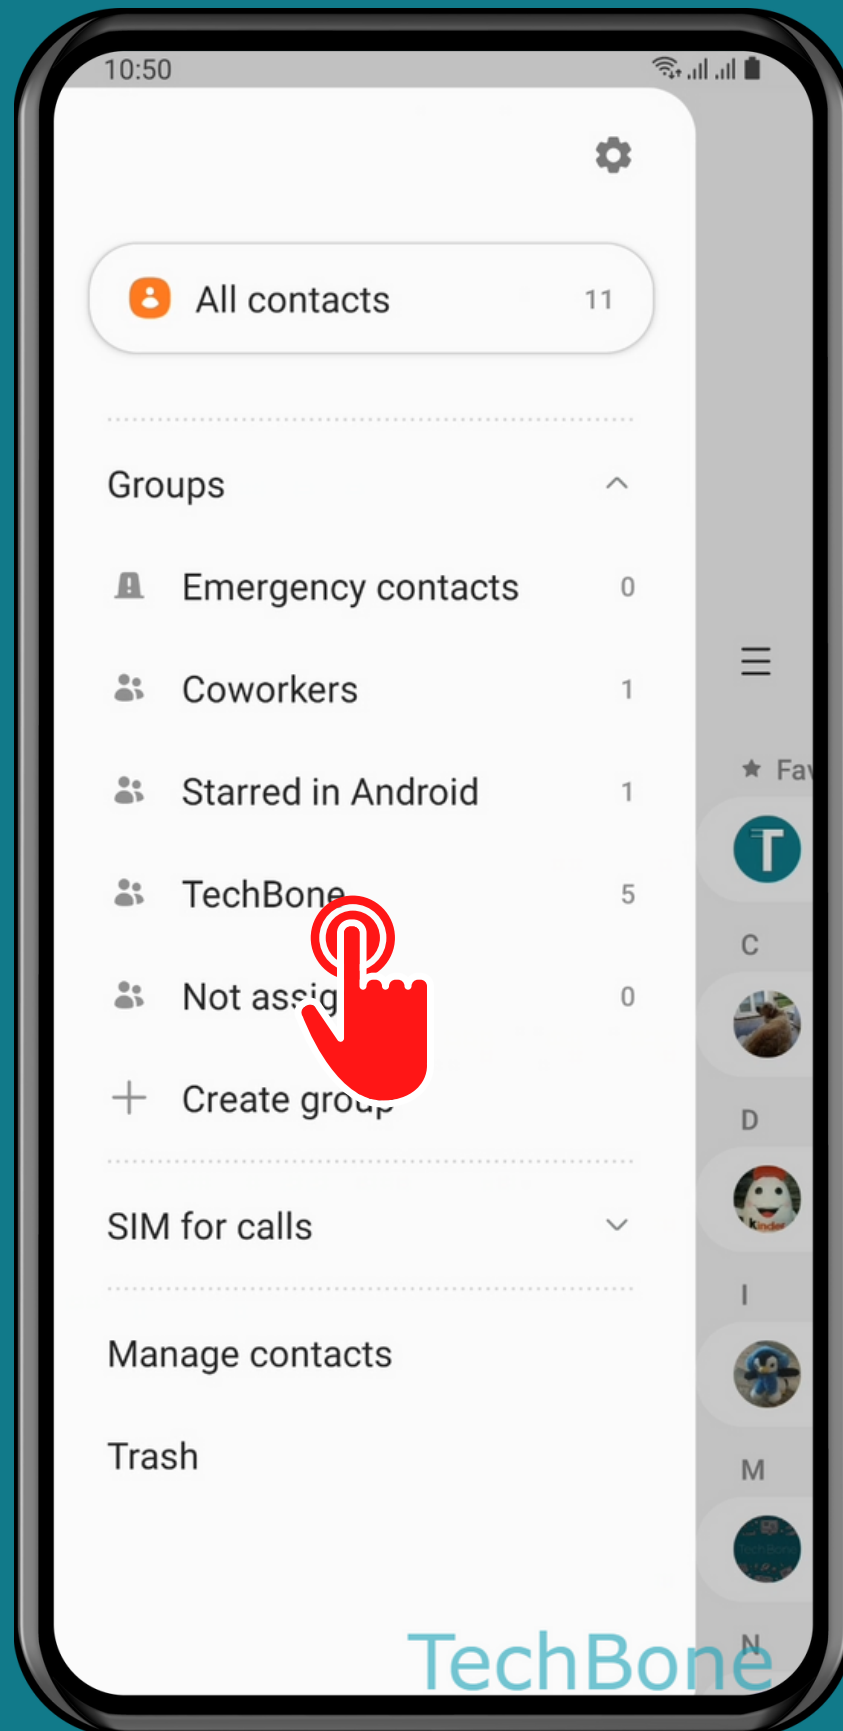

SAMSUNG

Contacts - Android 11 - One UI 3

HOW TO REMOVE MEMBER FROM CONTACT GROUP

Tap on Contacts

Open the Menu

Choose a Group

Tap on
Edit

Remove the desired
Member and tap **Save**