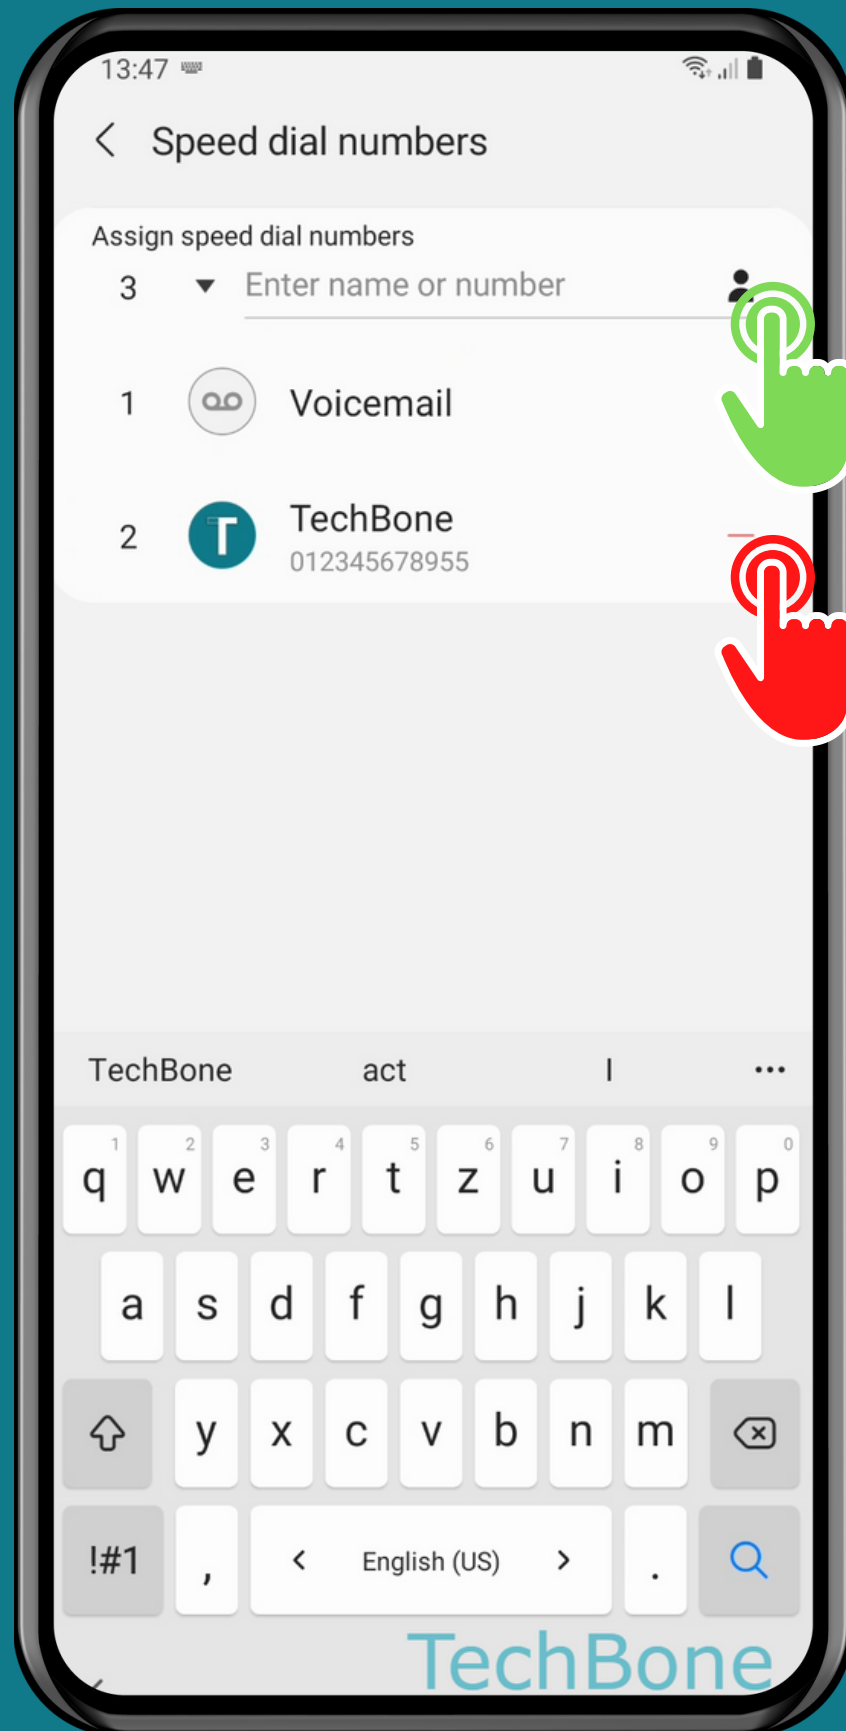

SAMSUNG

Phone - Android 11 - One UI 3

HOW TO ADD/REMOVE SPEED DIAL NUMBER

Tap on
Phone

Open the Menu

Tap on
Speed dial numbers

○ - Enter a **Phone Number** or choose a **Contact**

○ - Remove **Speed dial**