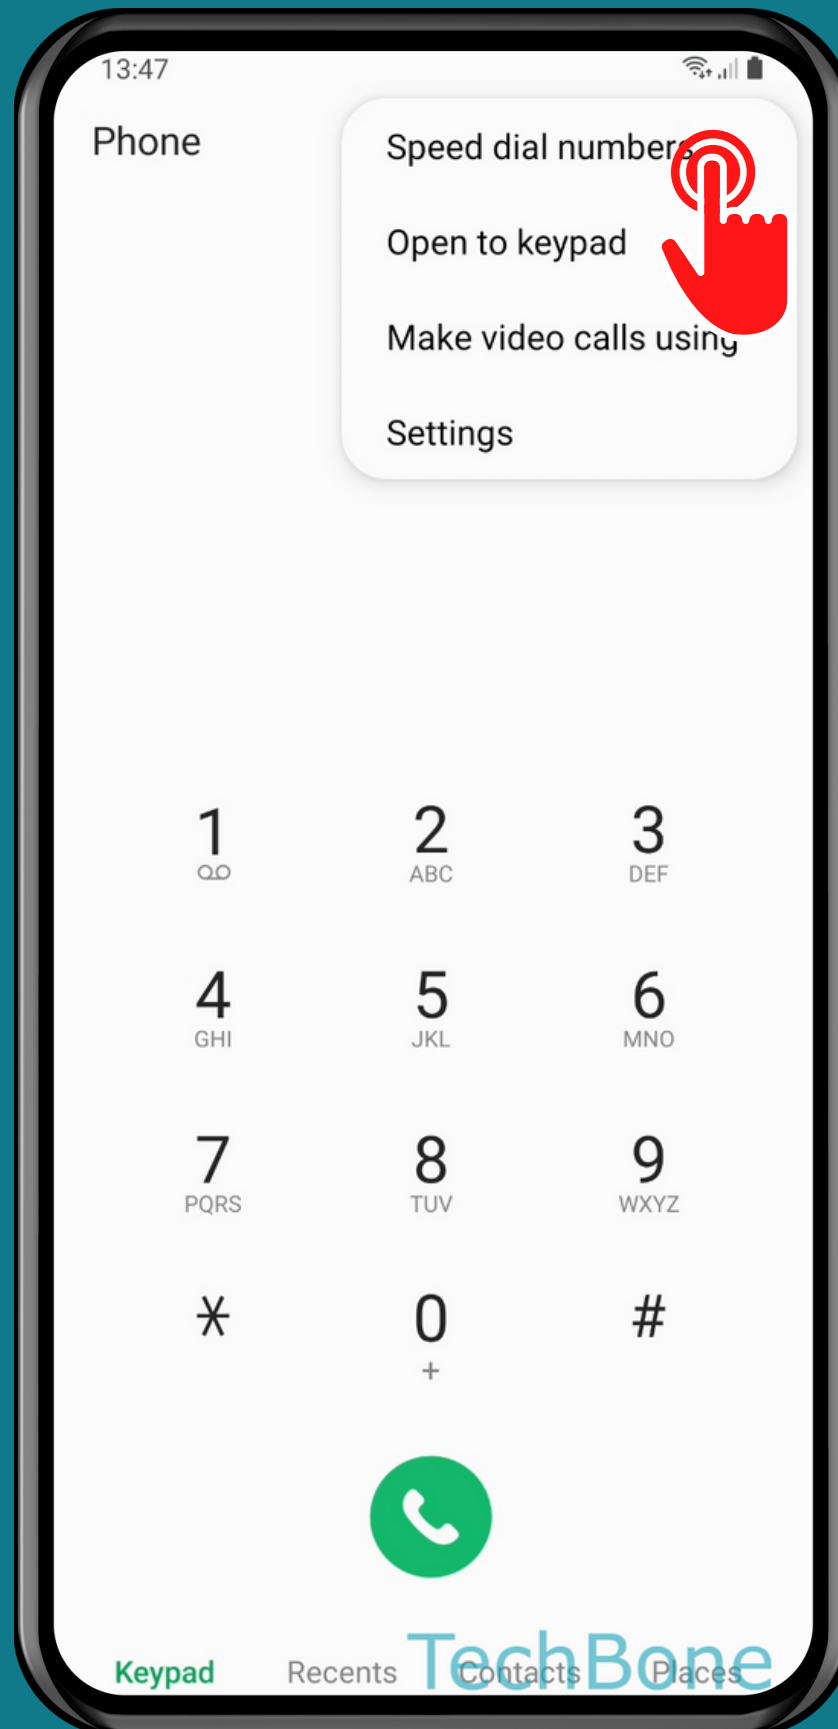

SAMSUNG

Phone - Android 11 - One UI 3

HOW TO ADD/REMOVE SPEED DIAL NUMBER

Tap on
Phone

Open the Menu

Tap on
Speed dial numbers

○ - Enter a **Phone Number** or choose a **Contact**

○ - Remove **Speed dial**