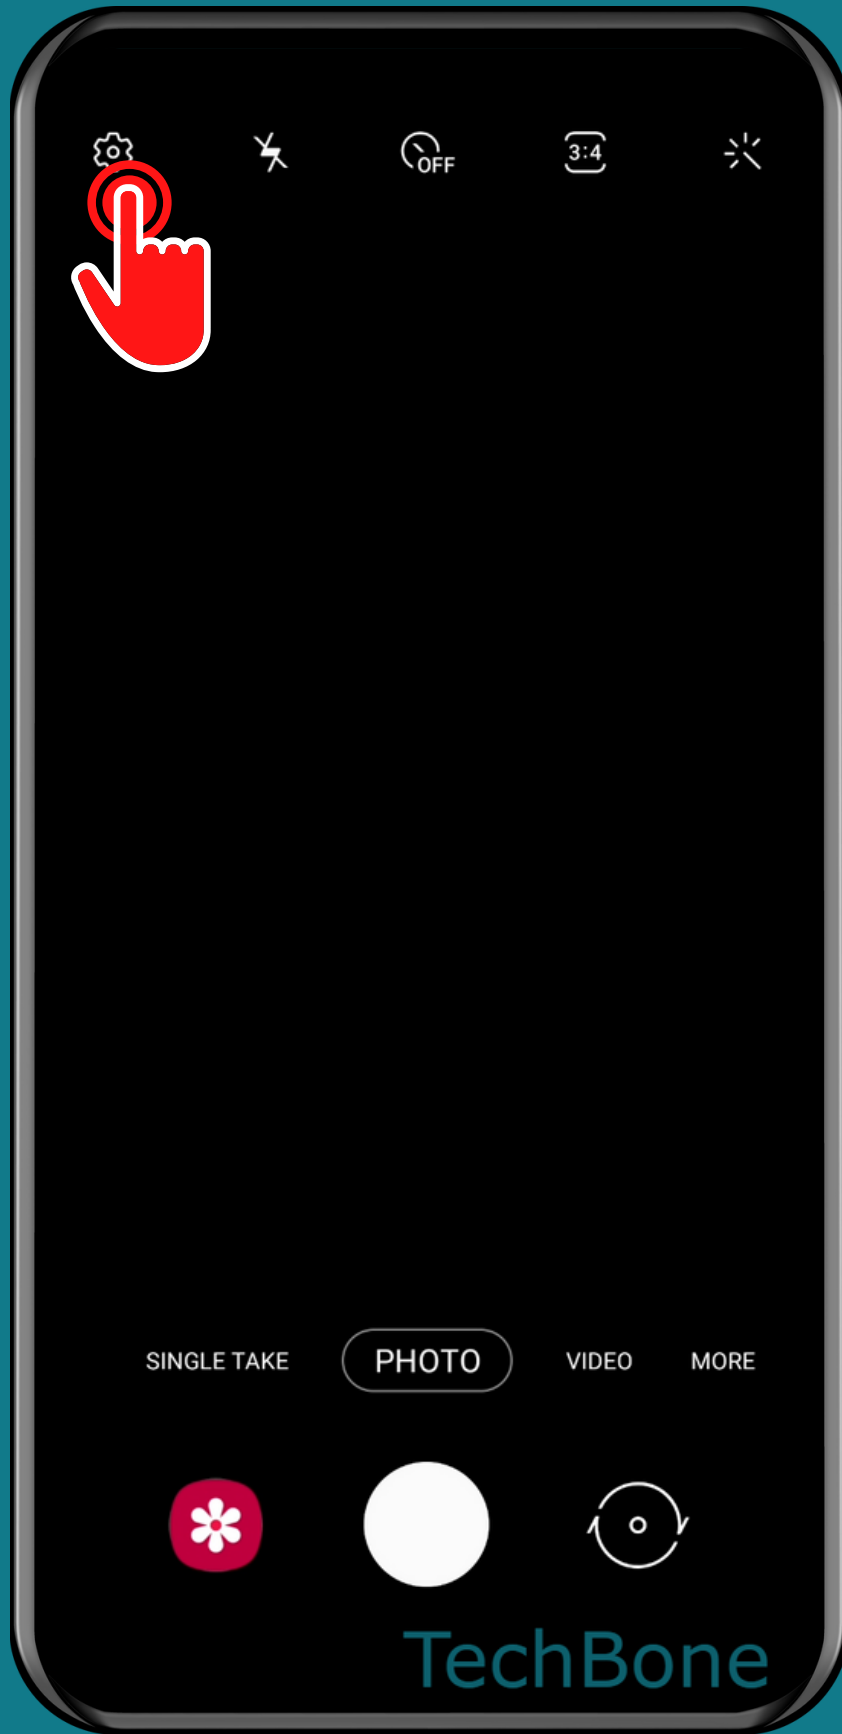

SAMSUNG

Camera - Android 11 - One UI 3

# HOW TO RESET CAMERA SETTINGS

Tap on  
Camera

# Tap on Settings

Tap on  
Reset settings

Tap on  
Reset

Done!