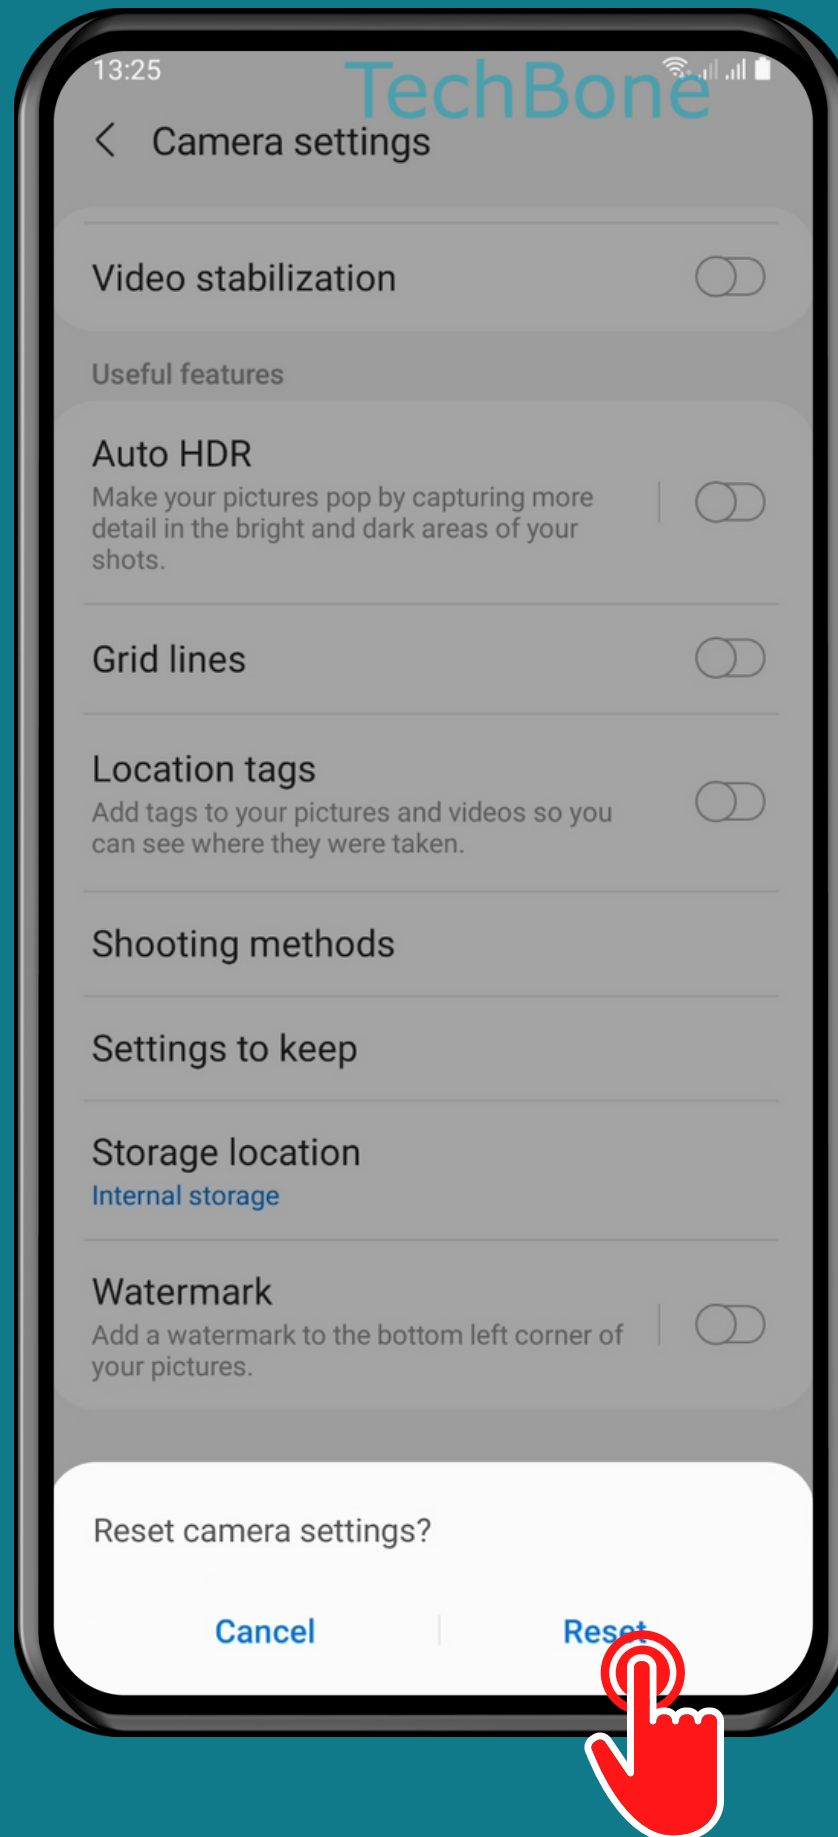

# HOW TO RESET CAMERA SETTINGS

Tap on  
Camera

# Tap on Settings

Tap on  
Reset settings

Tap on  
Reset

Done!