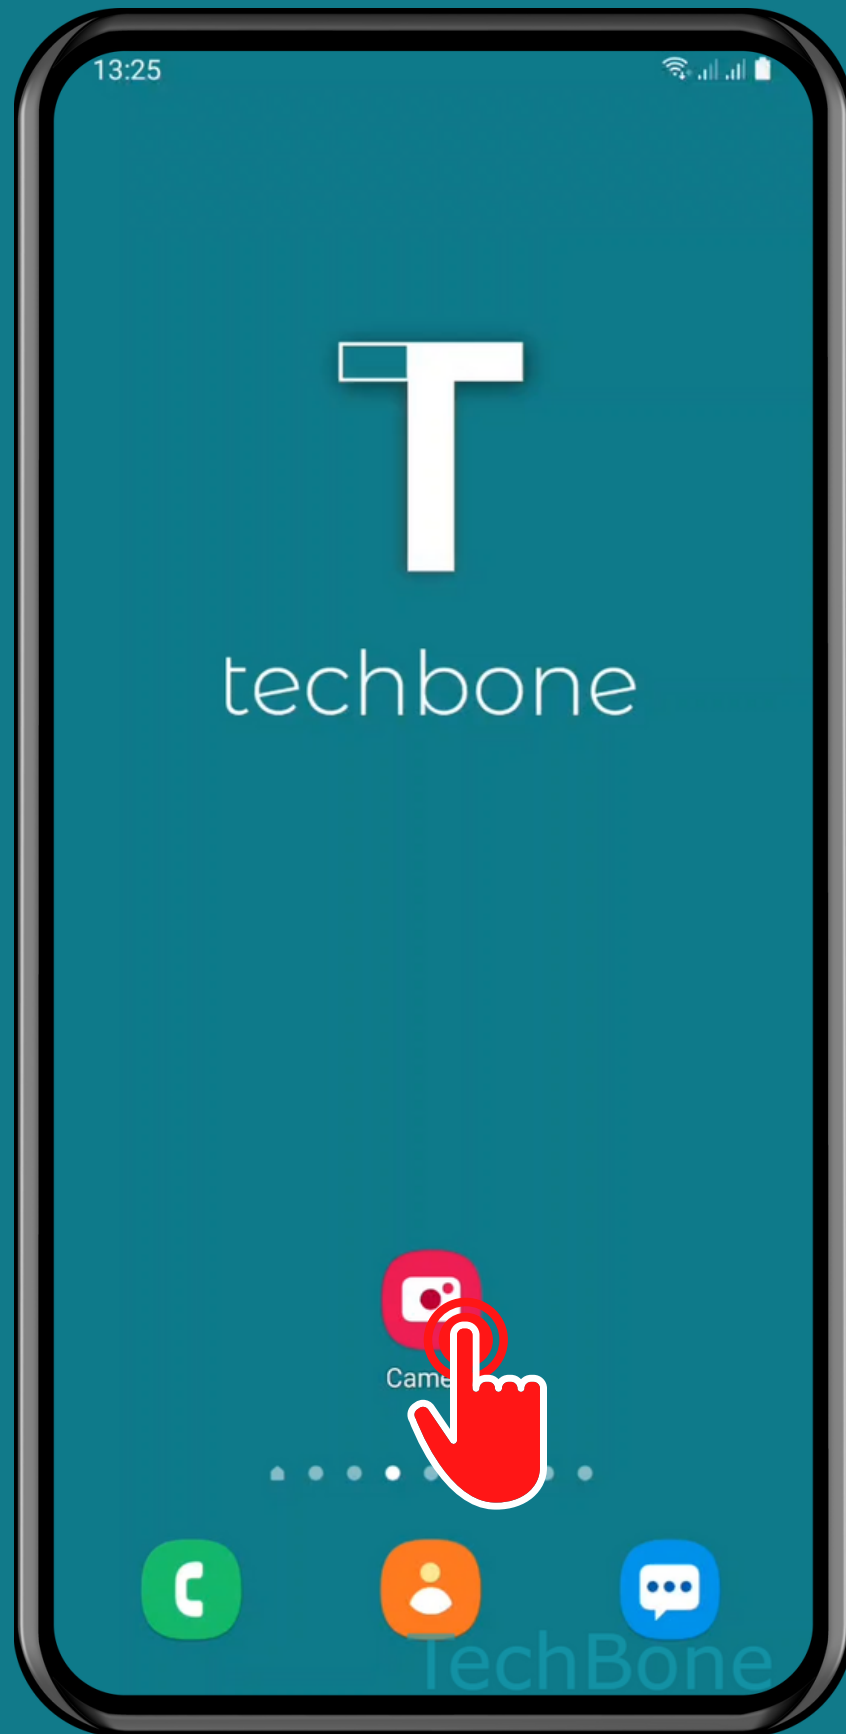

SAMSUNG

Camera - Android 11 - One UI 3

# HOW TO RESET CAMERA SETTINGS

Tap on  
Camera

# Tap on Settings

Tap on  
Reset settings

Tap on  
Reset

Done!