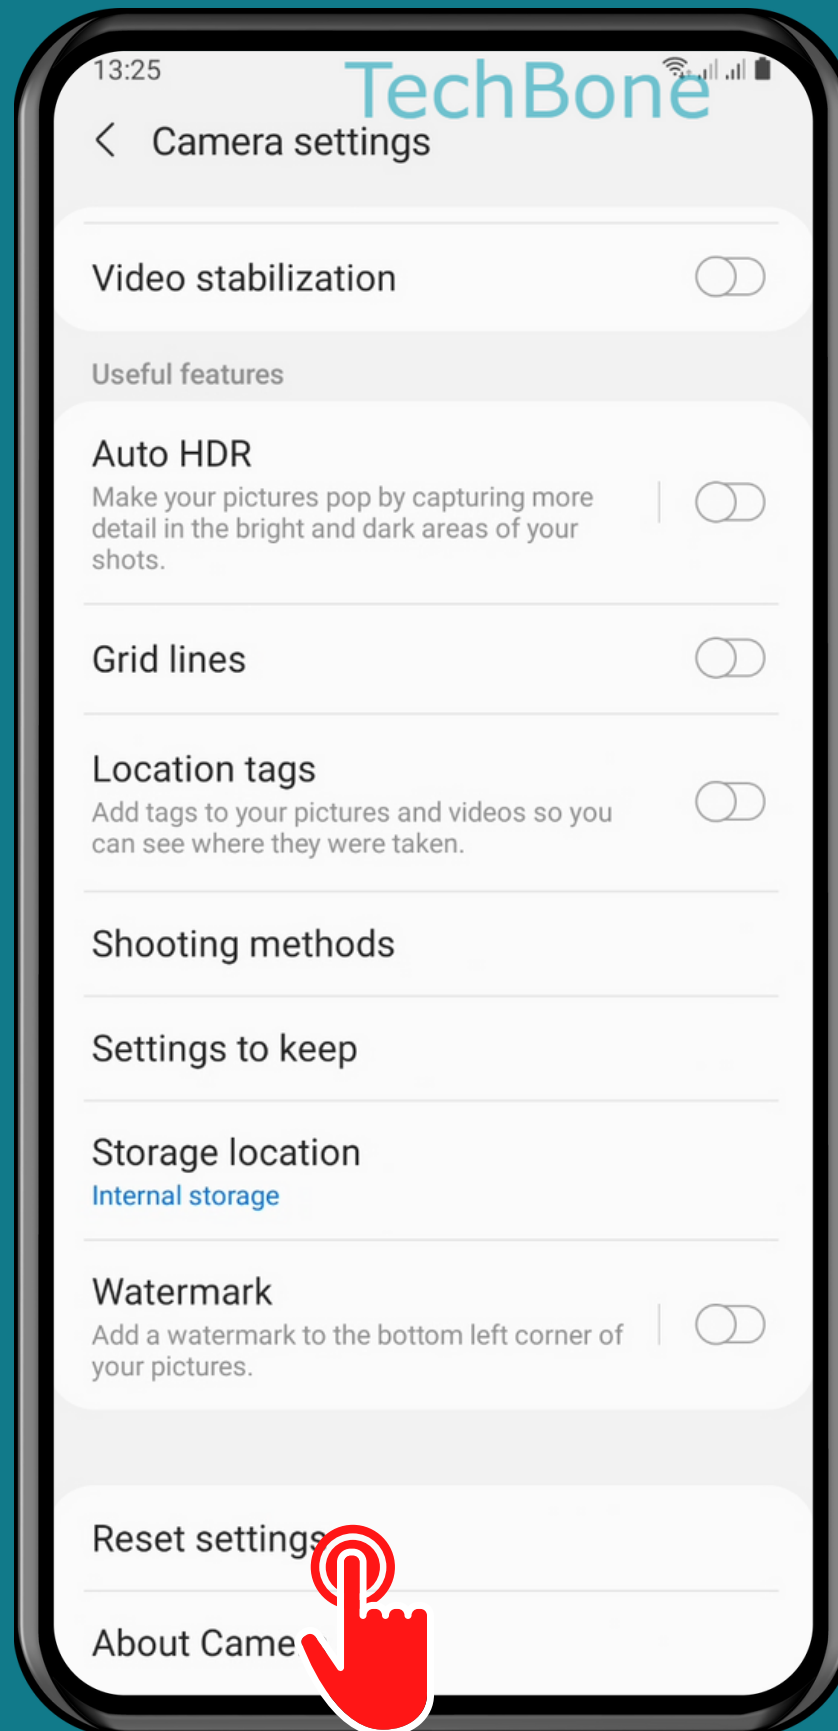

Tap on
Reset settings