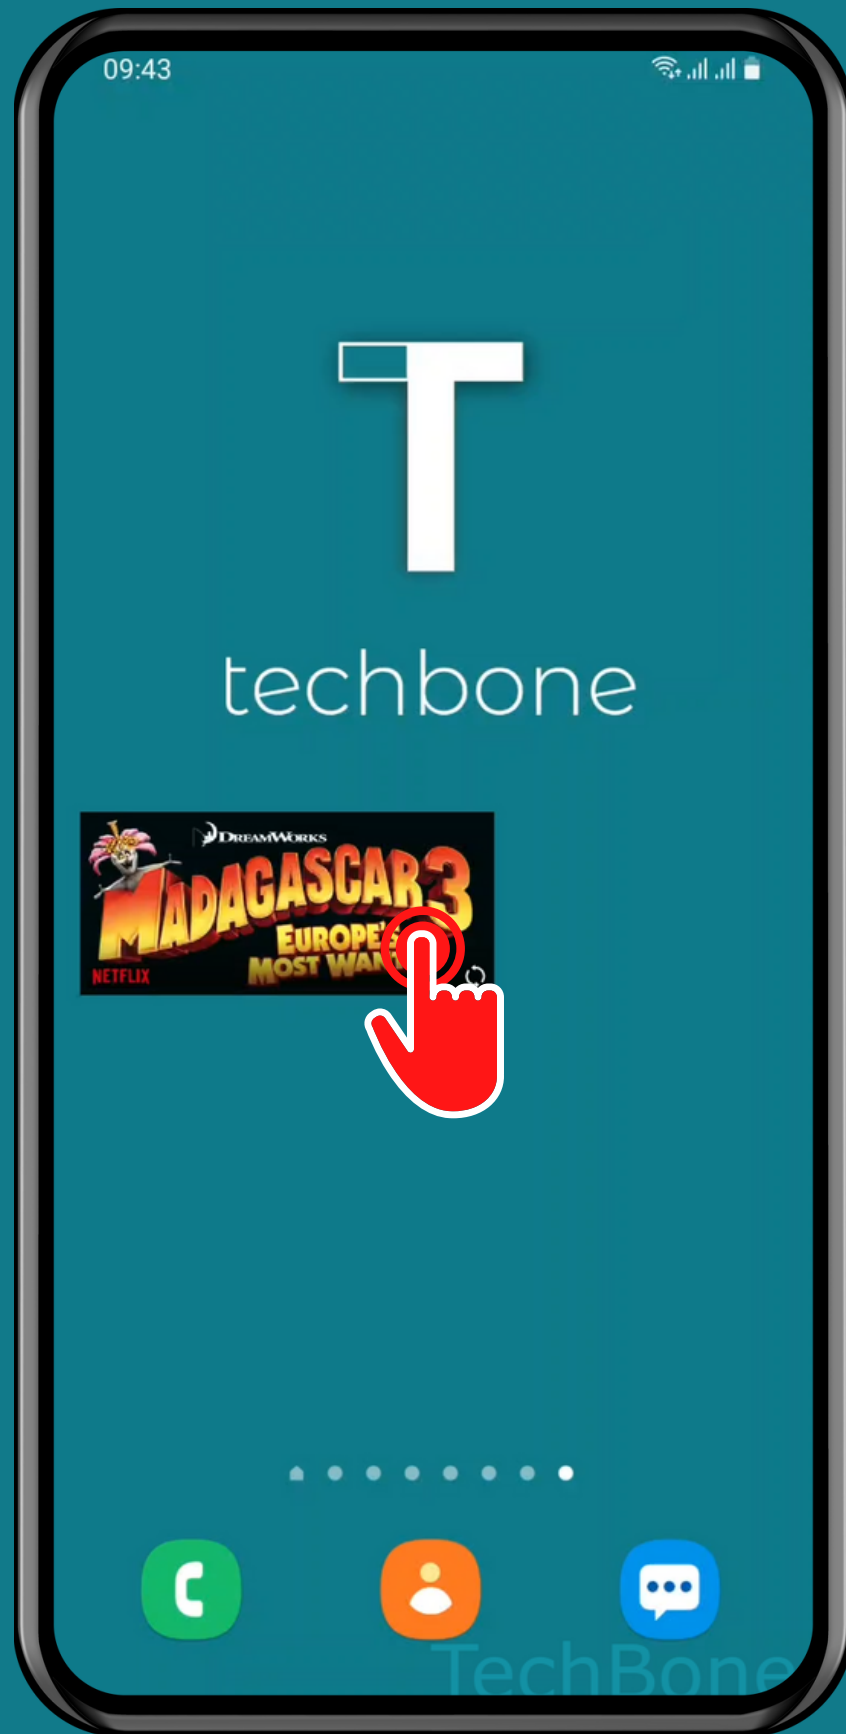

SAMSUNG

Android 11 - One UI 3

HOW TO RESIZE A WIDGET

Tap and hold a Widget

Drag the **Borders** to
resize the Widget

Done!