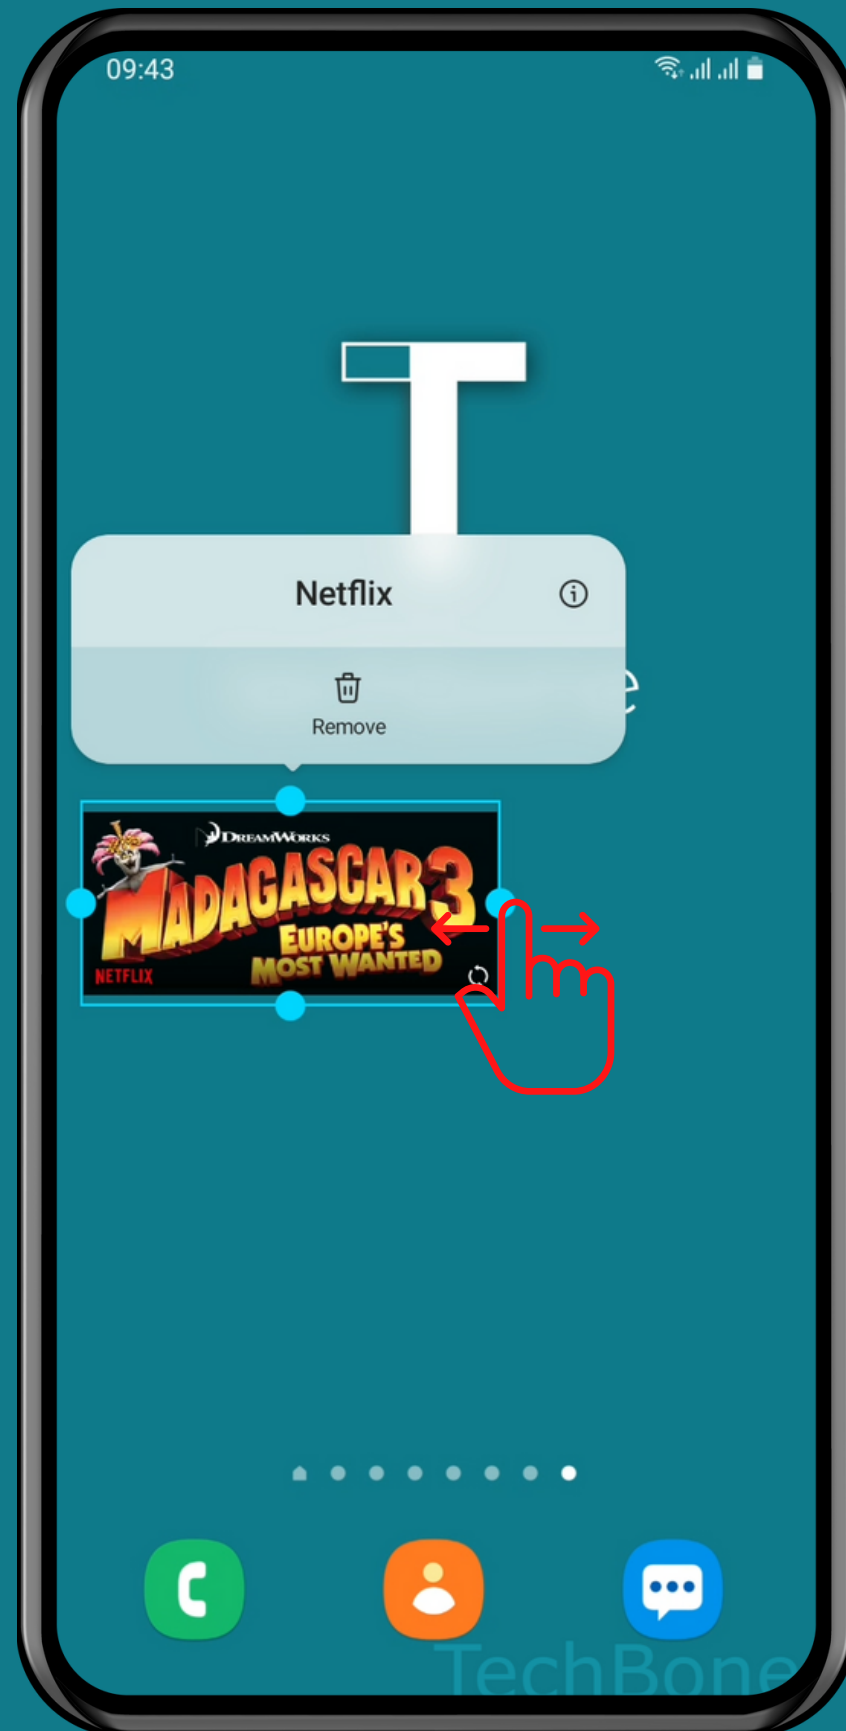

SAMSUNG

Android 11 - One UI 3

HOW TO RESIZE A WIDGET

Tap and hold a Widget

Drag the **Borders** to
resize the Widget

Done!