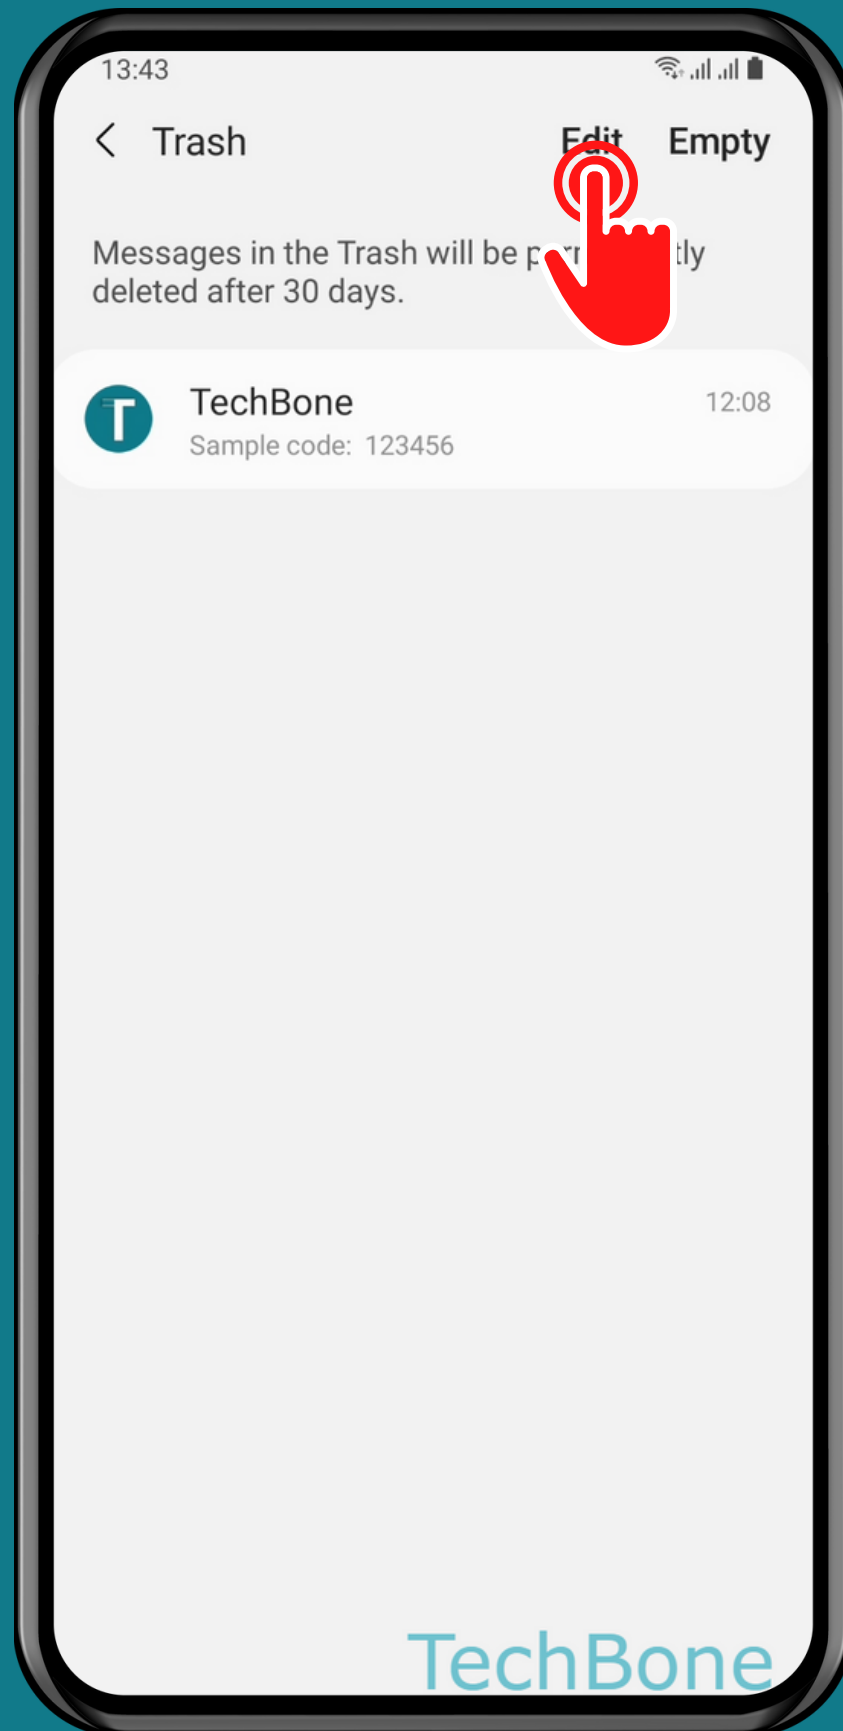

SAMSUNG

Messages - Android 11 - One UI 3

# HOW TO RESTORE DELETED MESSAGES FROM RECYCLE BIN

# Tap on Messages

# Open the Menu

Tap on  
Trash

Tap on  
Edit

Select the desired  
**Messages** and tap on  
**Restore**

Done!