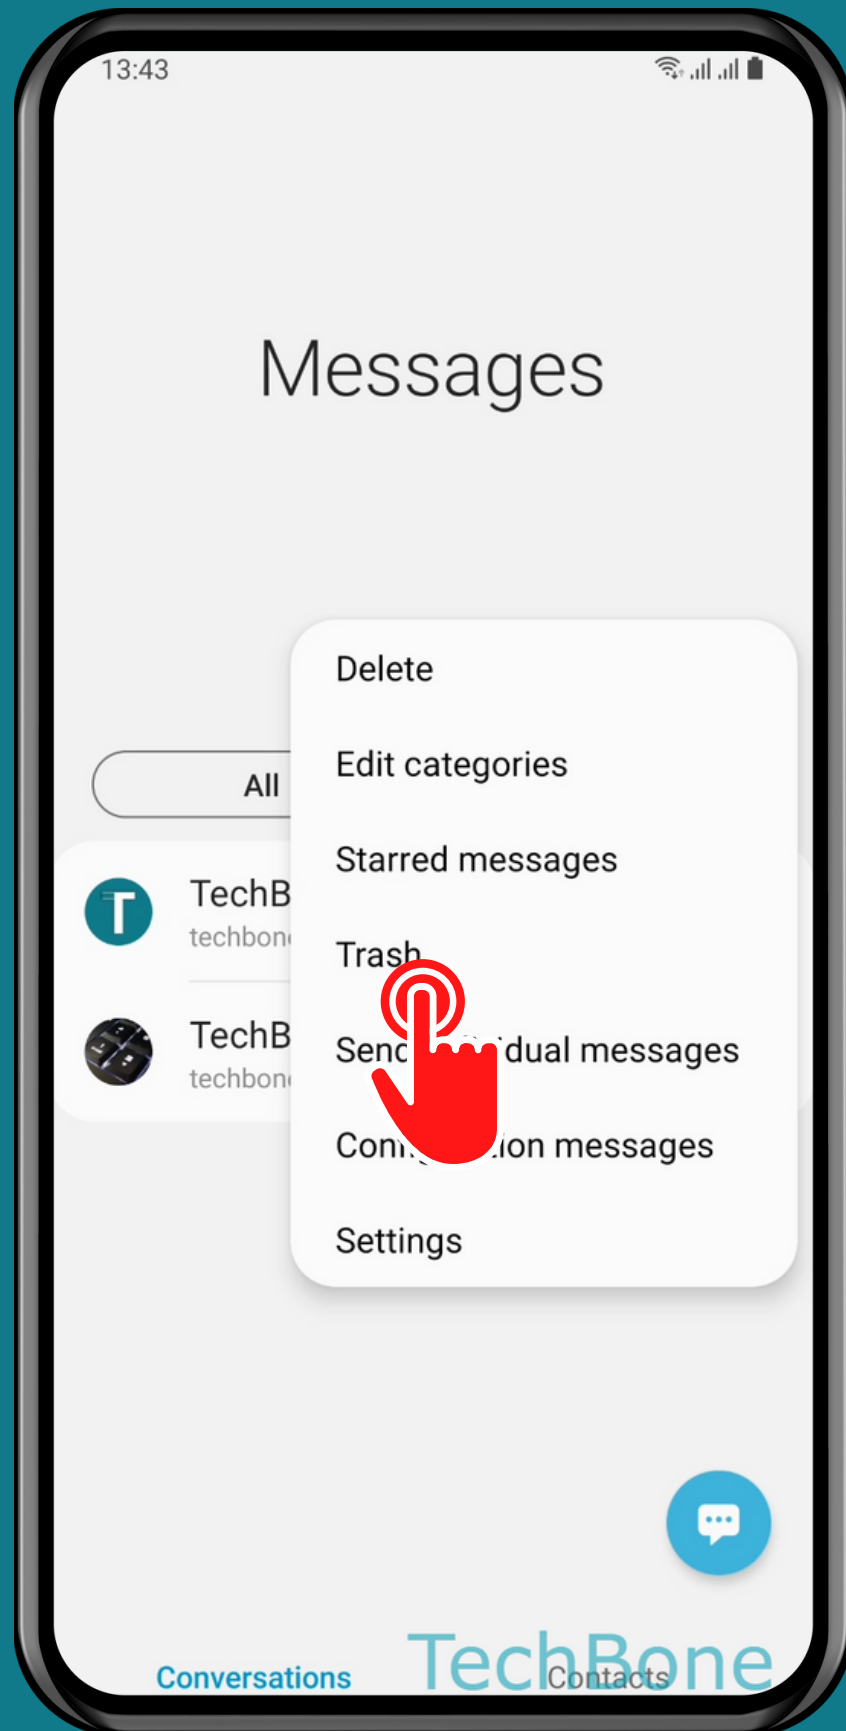

Tap on
Trash