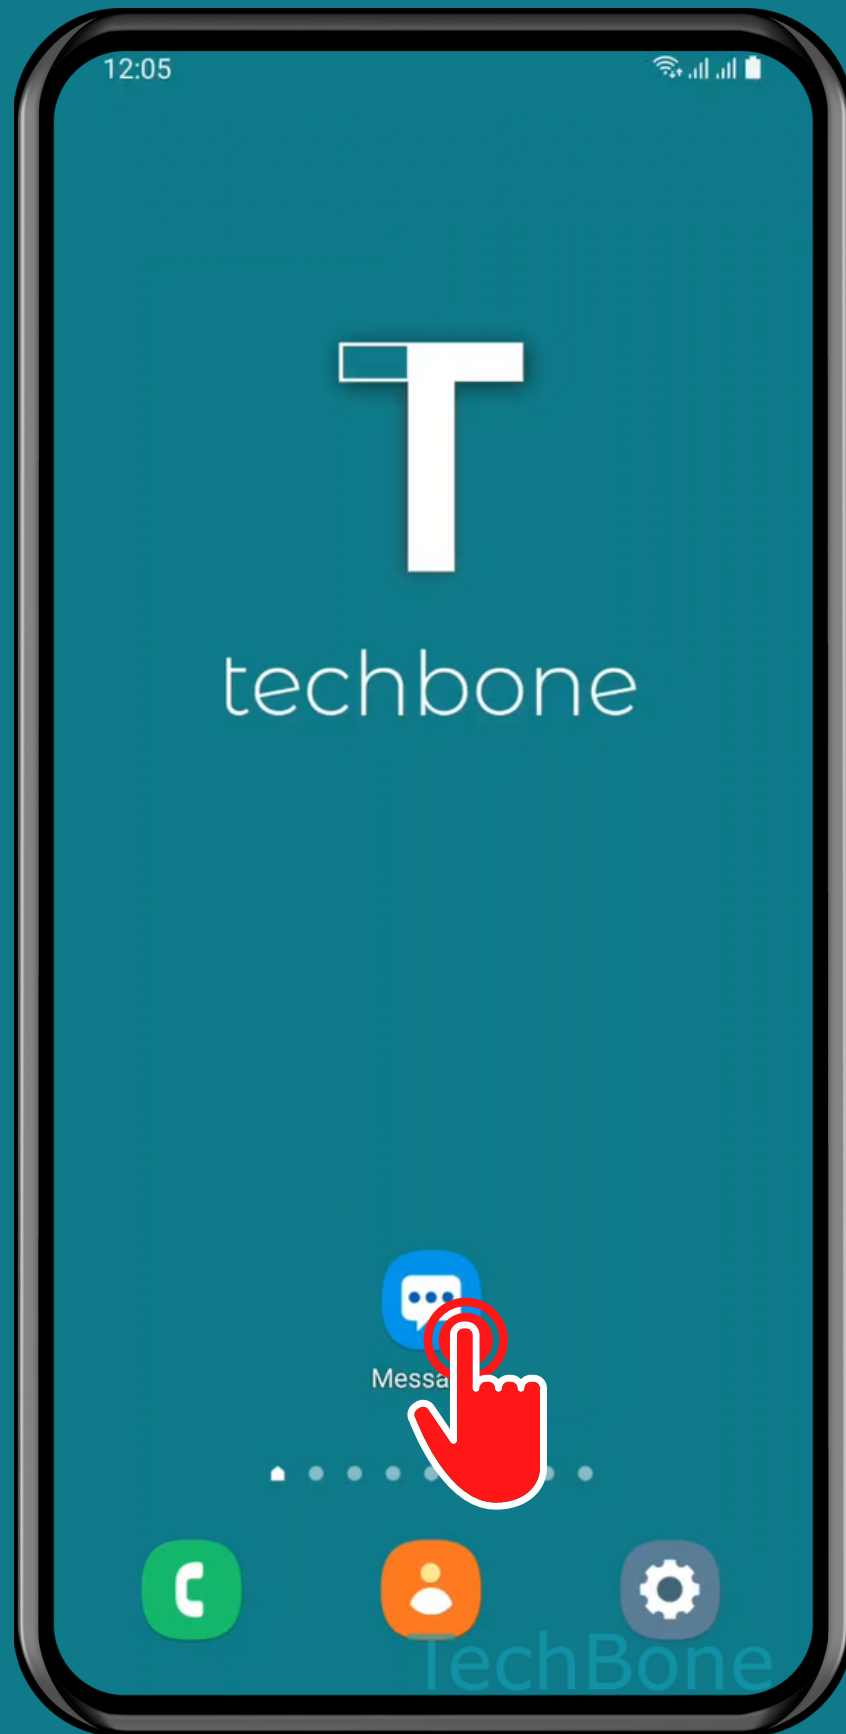

SAMSUNG

Messages - Android 11 - One UI 3

# HOW TO RESTORE DELETED MESSAGES FROM RECYCLE BIN

# Tap on Messages