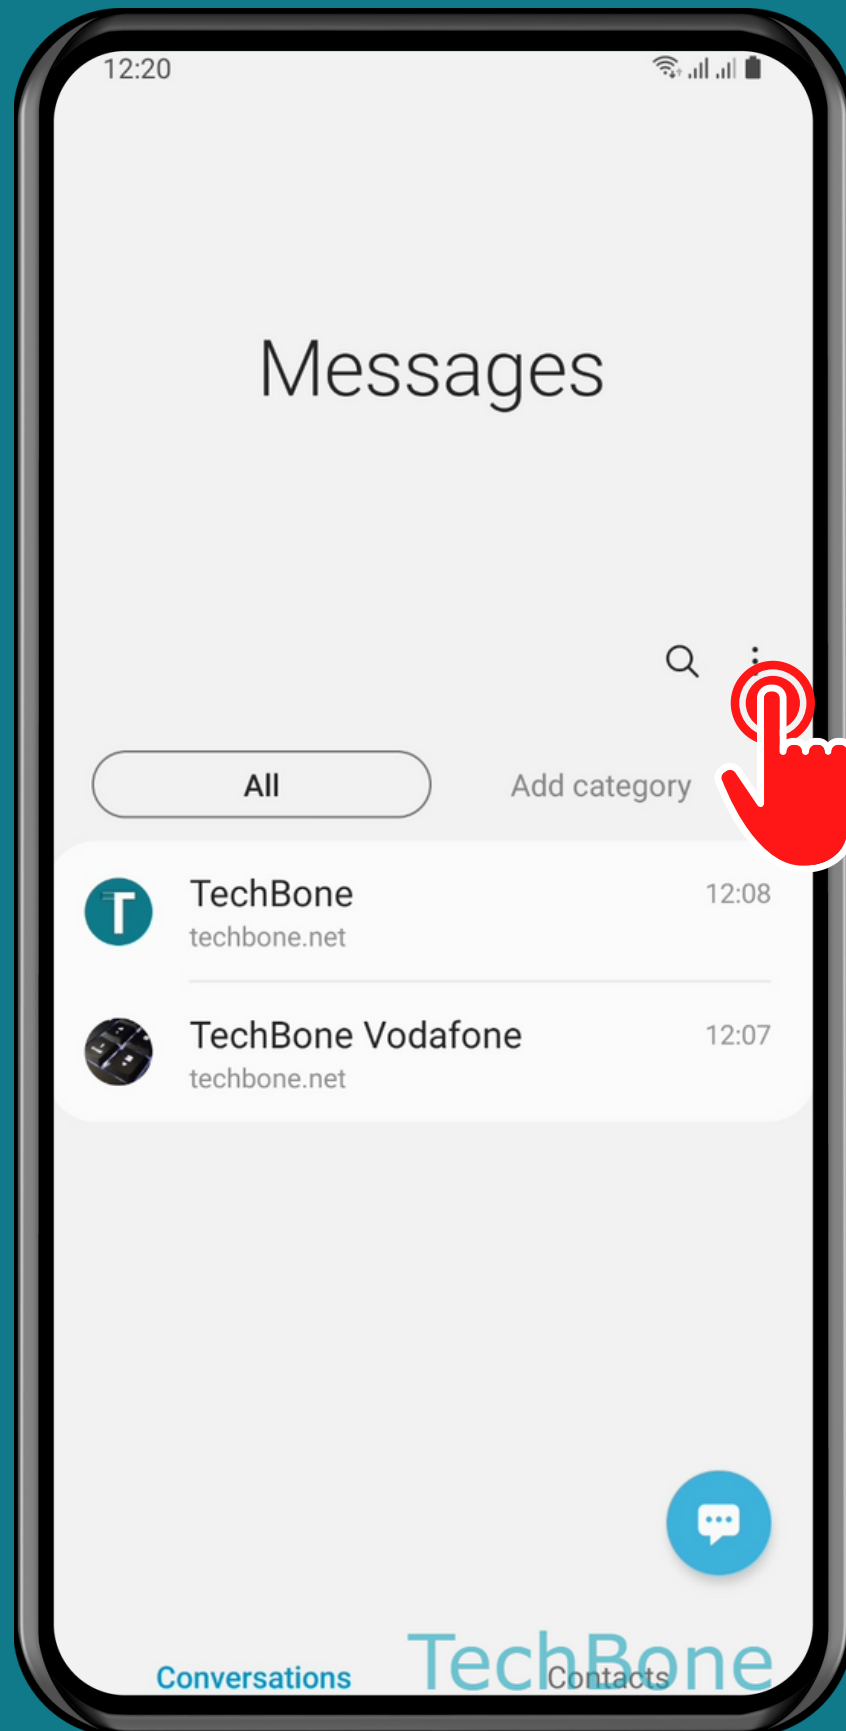

SAMSUNG

Messages - Android 11 - One UI 3

# HOW TO RESTORE DELETED MESSAGES FROM RECYCLE BIN

# Tap on Messages