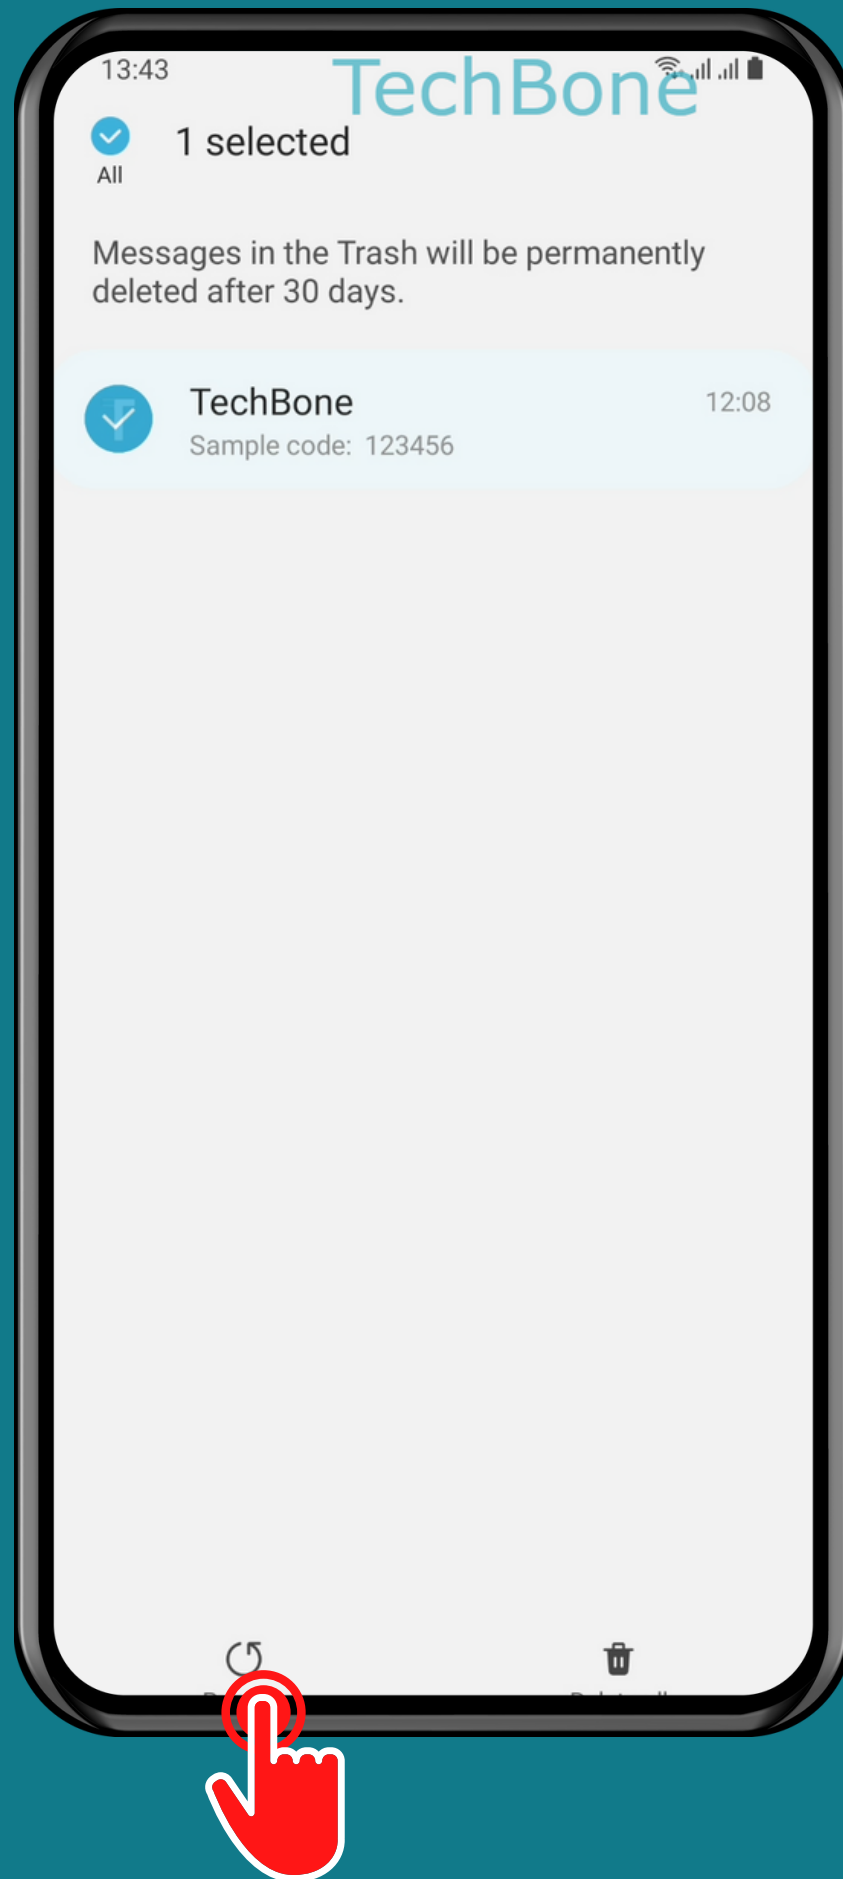

# HOW TO RESTORE DELETED MESSAGES FROM RECYCLE BIN

# Tap on Messages

# Open the Menu

Tap on  
Trash

Tap on  
Edit

Select the desired  
**Messages** and tap on  
**Restore**

Done!