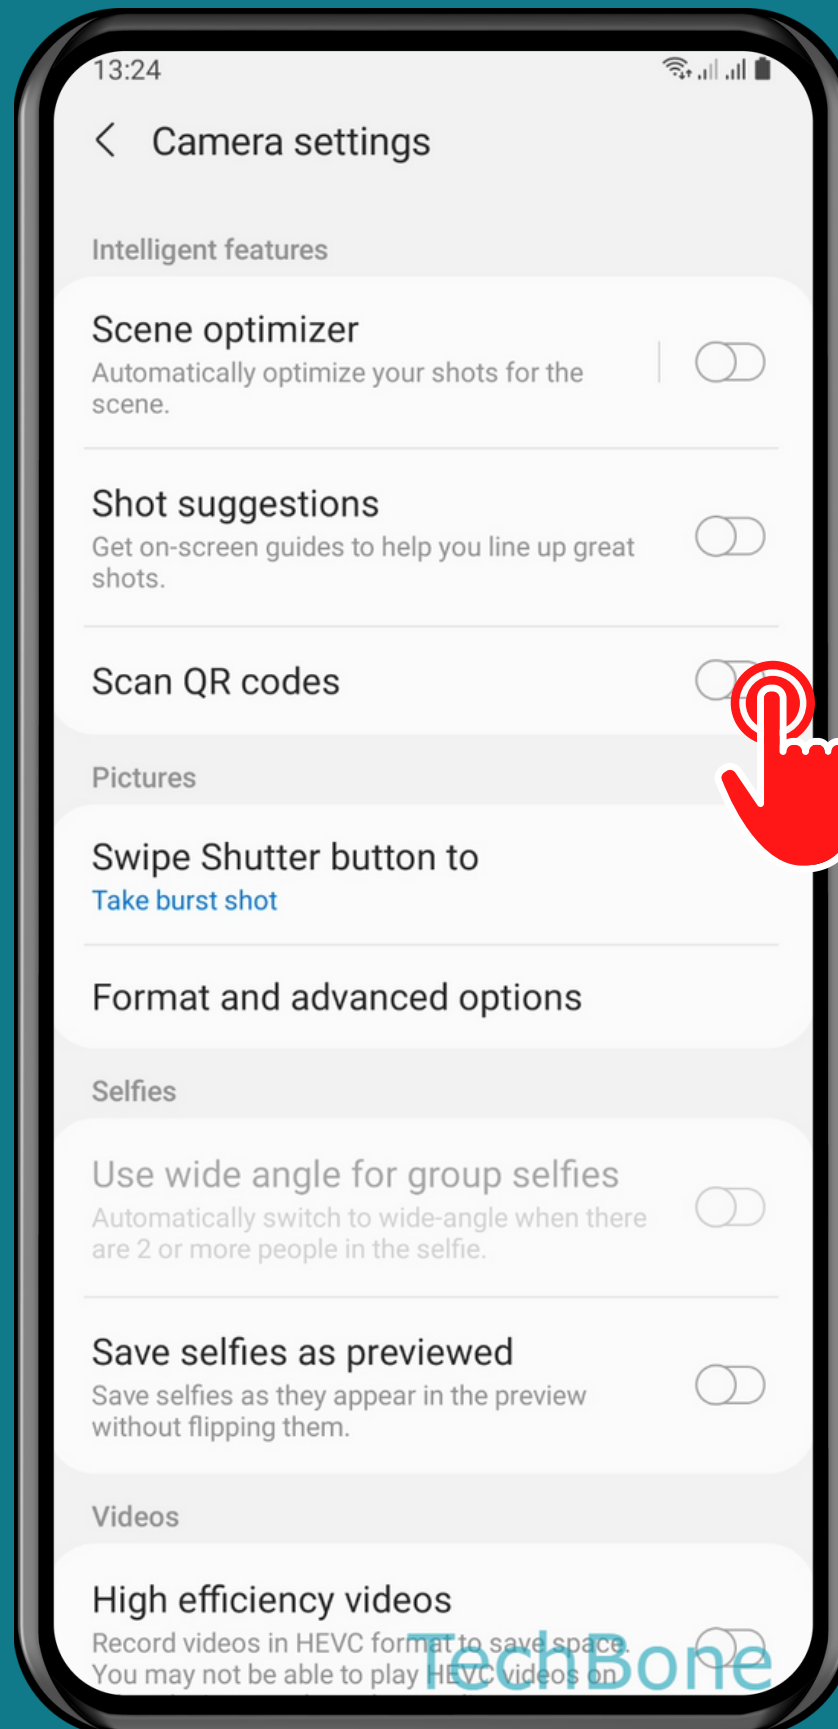

SAMSUNG

Camera - Android 11 - One UI 3

HOW TO TURN ON/OFF AUTOMATIC QR CODE SCANNING

Tap on
Camera

Tap on Settings

Turn On/Off Scan QR codes

Done!