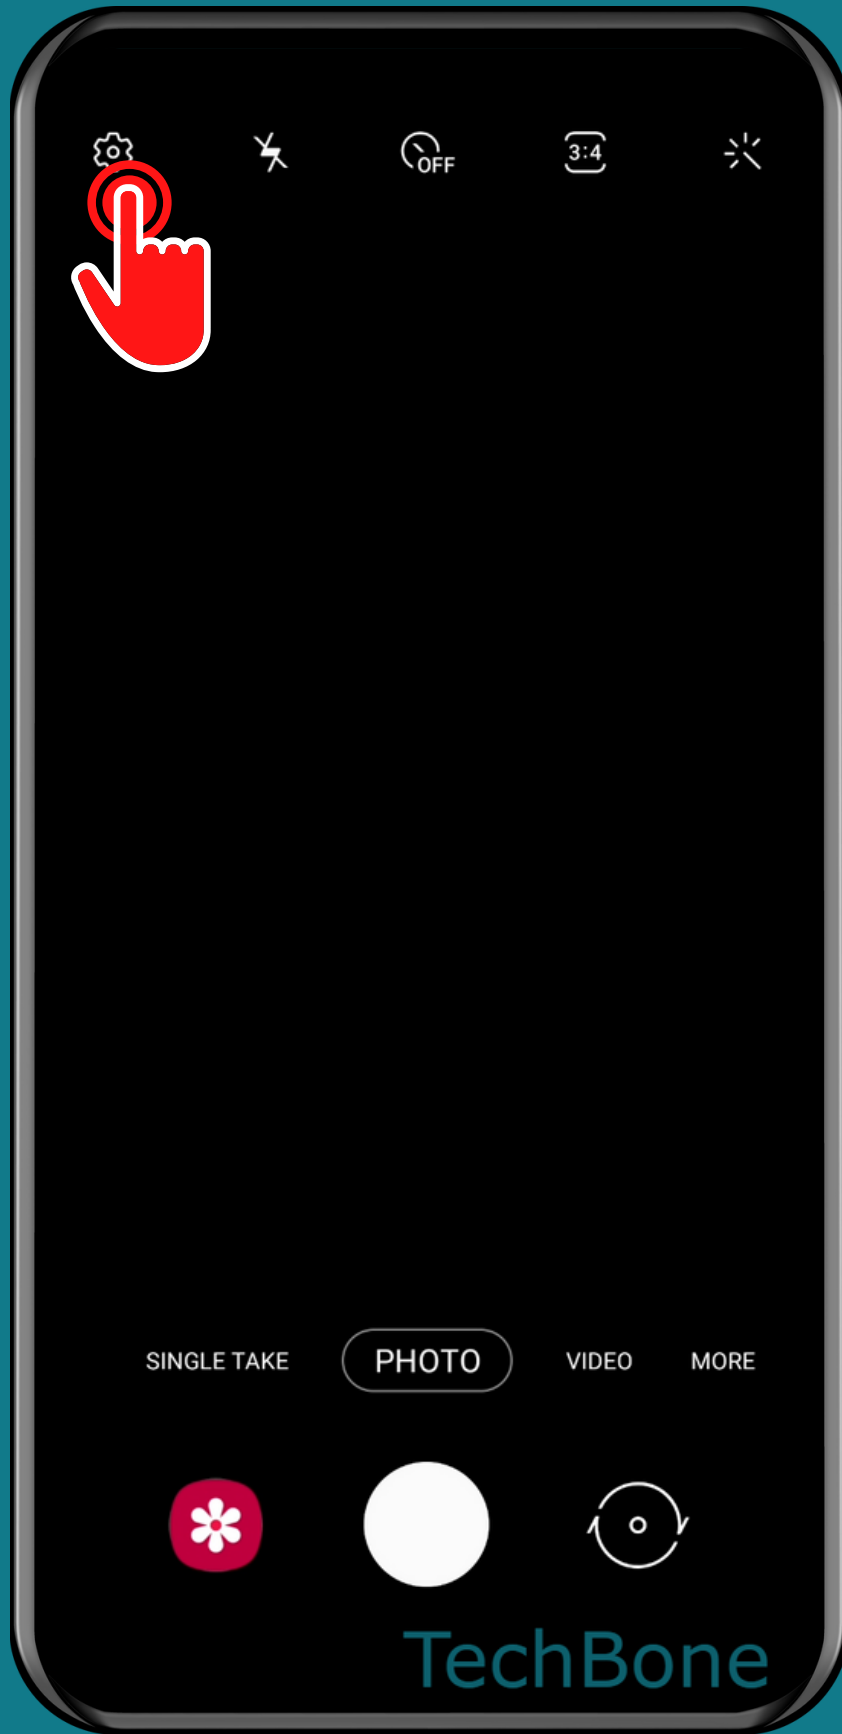

SAMSUNG

Camera - Android 11 - One UI 3

HOW TO TURN ON/OFF AUTOMATIC QR CODE SCANNING

Tap on
Camera

Tap on Settings

Turn On/Off Scan QR codes

Done!