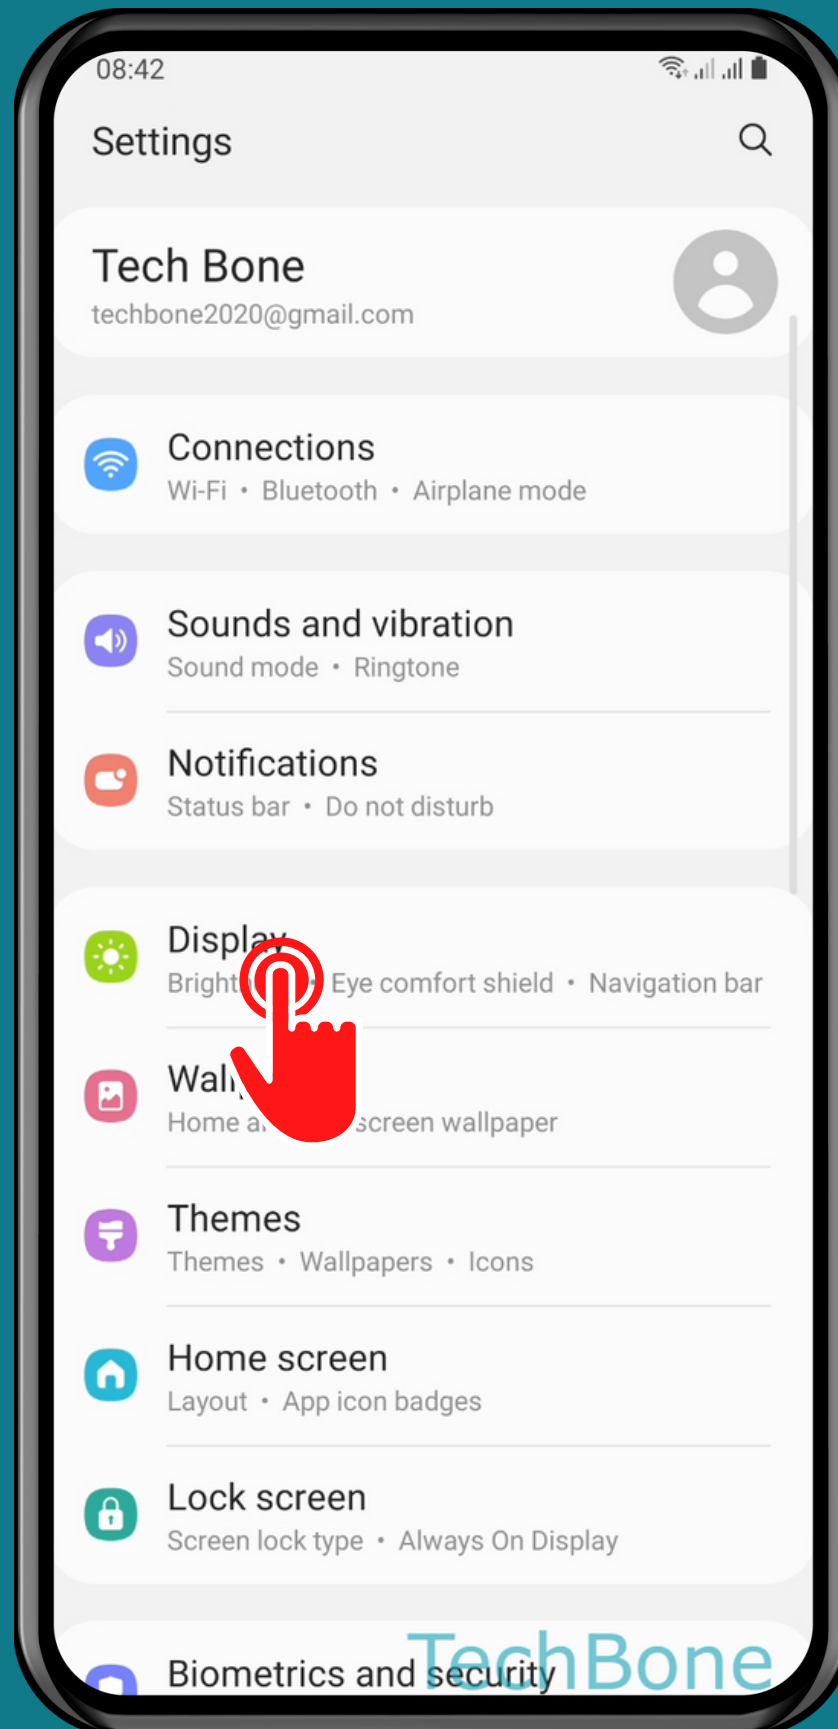

SAMSUNG

Android 11 - One UI 3

# HOW TO CHANGE SCREEN ZOOM

Tap on  
Settings

Tap on  
Display

# Tap on Screen zoom