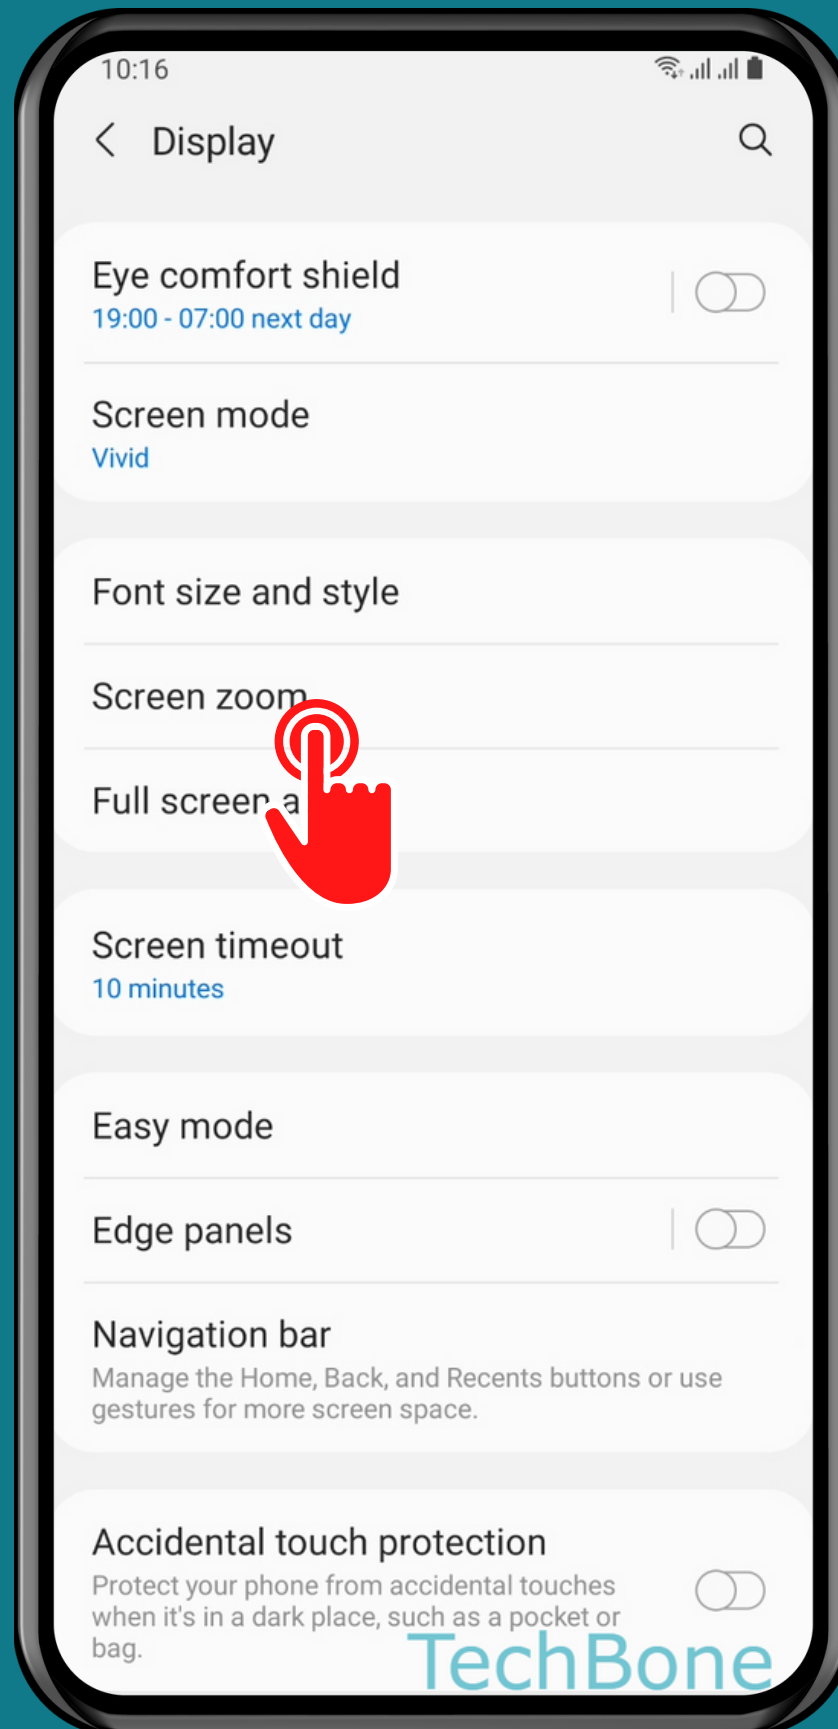

SAMSUNG

Android 11 - One UI 3

# HOW TO CHANGE SCREEN ZOOM

Tap on  
Settings

Tap on  
Display

# Tap on Screen zoom