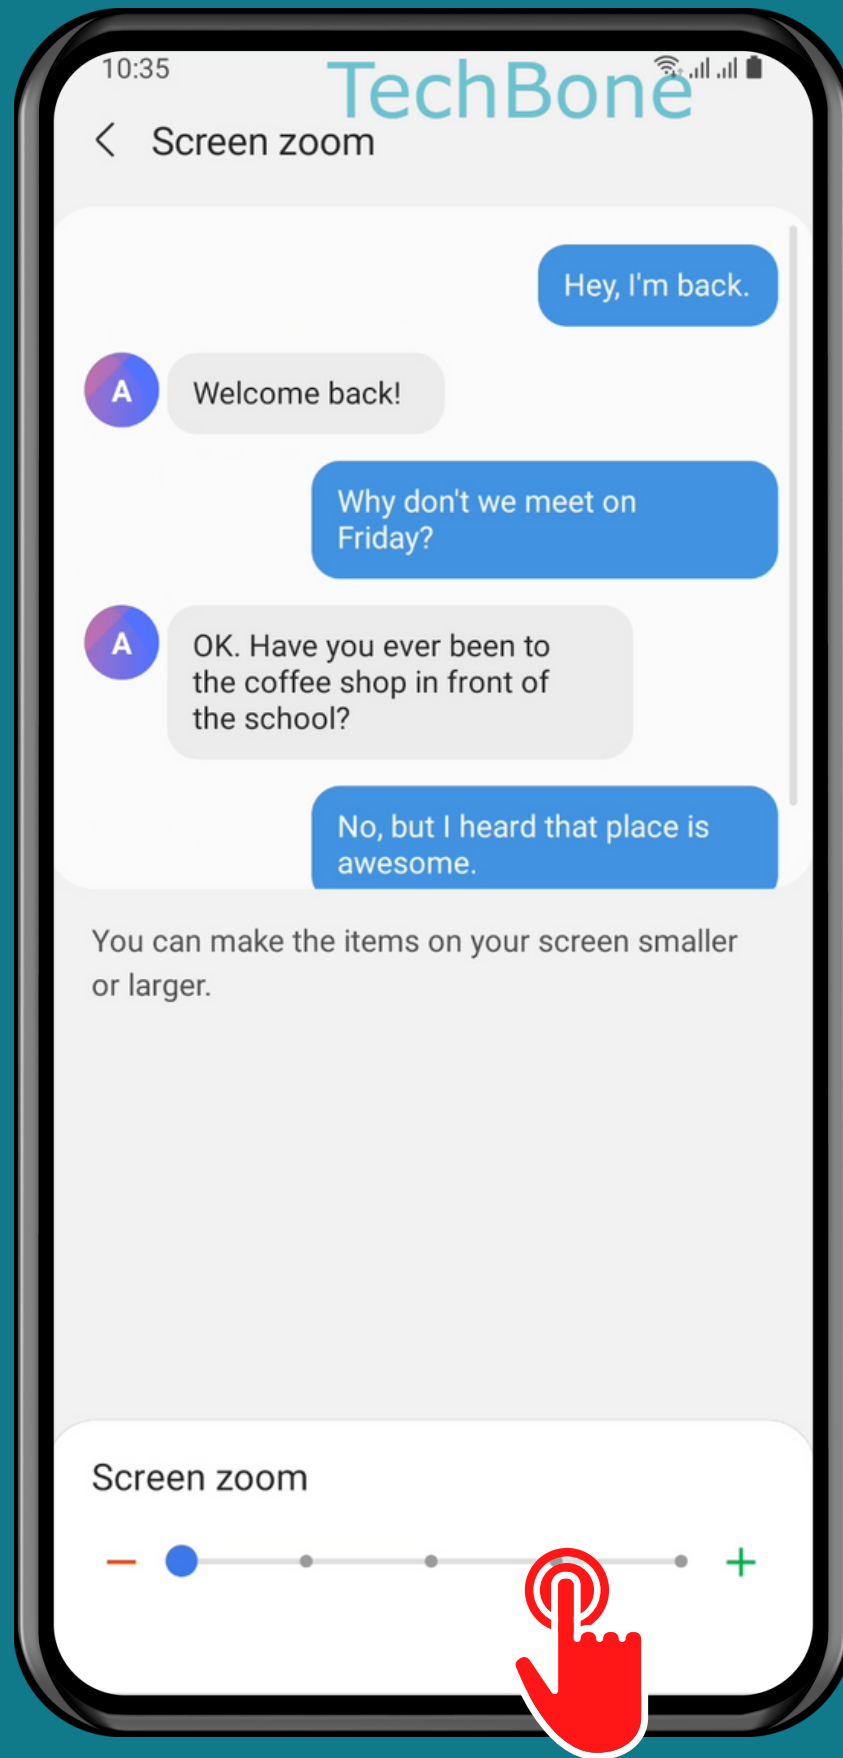

SAMSUNG

Android 11 - One UI 3

# HOW TO CHANGE SCREEN ZOOM

Tap on  
Settings

Tap on  
Display

# Tap on Screen zoom