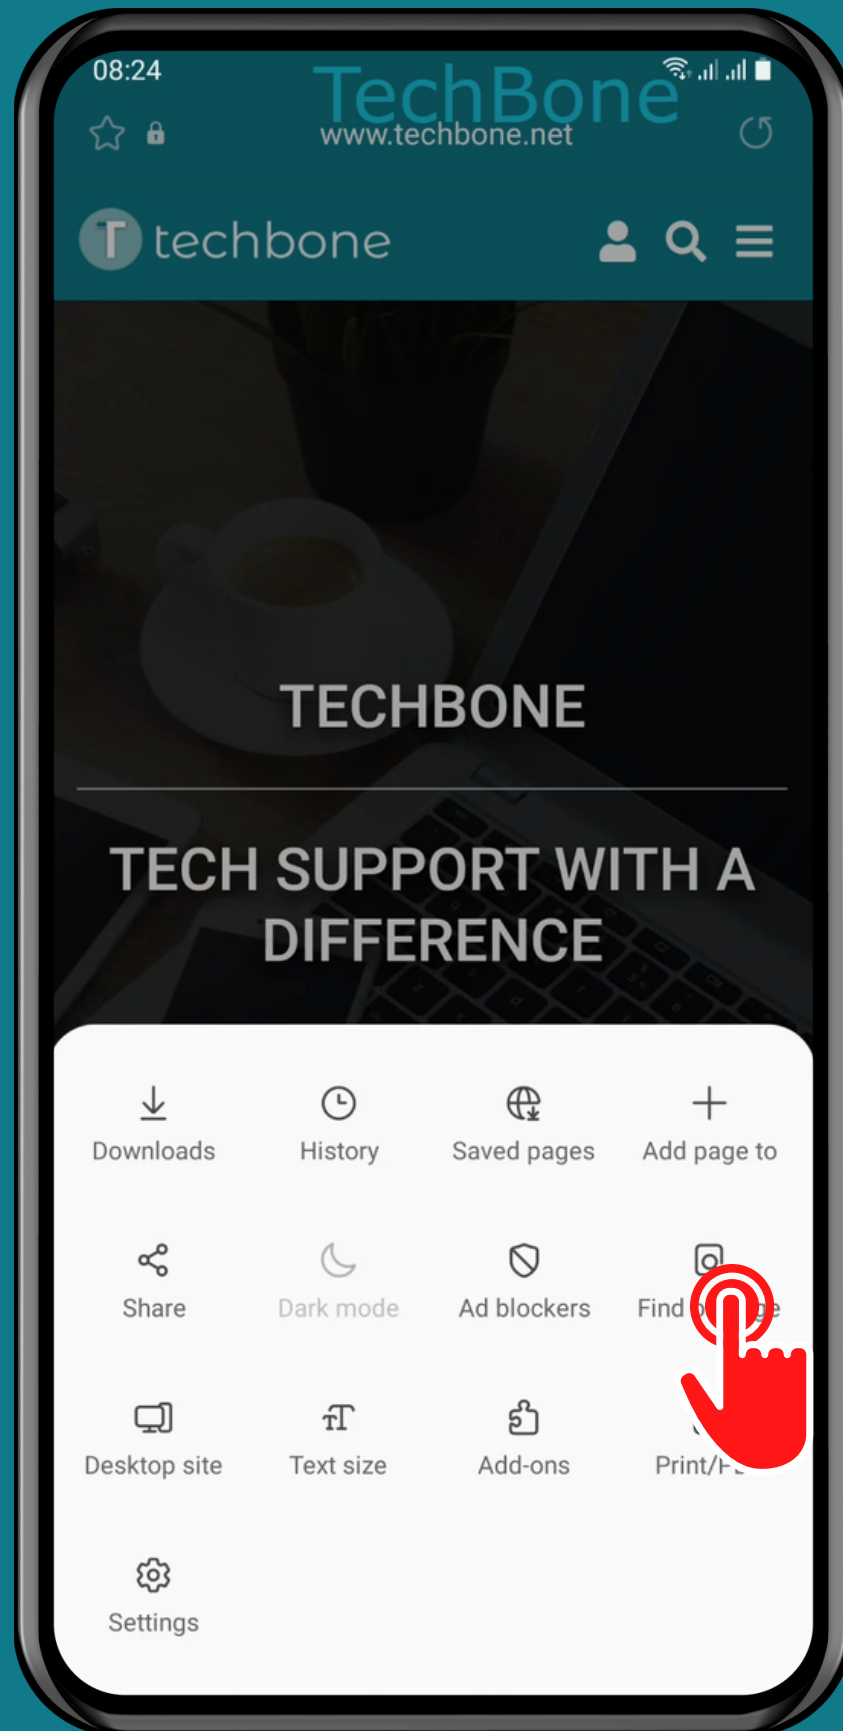

SAMSUNG

Internet browser - Android 11 - One UI 3

HOW TO SEARCH A WEB PAGE

Tap on Internet

Open the Menu

Tap on
Find on page

Enter a **Search** term
and tap on **Search**

Tap the **Virtual arrows**
to browse the results