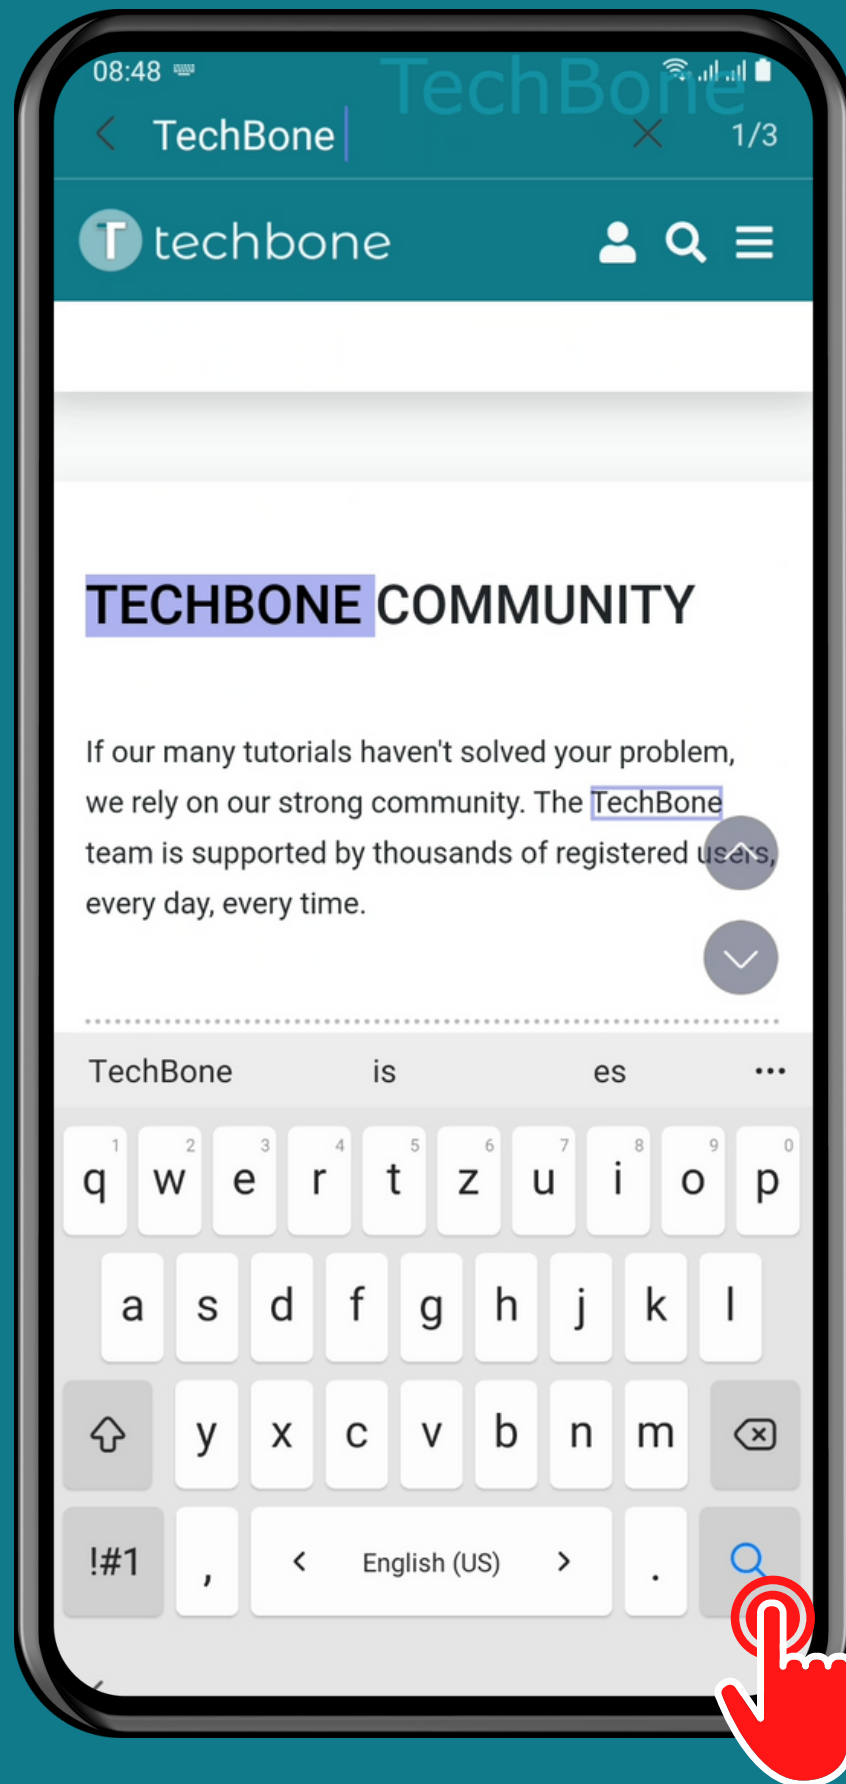

SAMSUNG

Internet browser - Android 11 - One UI 3

HOW TO SEARCH A WEB PAGE

Tap on Internet

Open the Menu

Tap on
Find on page

Enter a **Search** term
and tap on **Search**

Tap the **Virtual arrows**
to browse the results