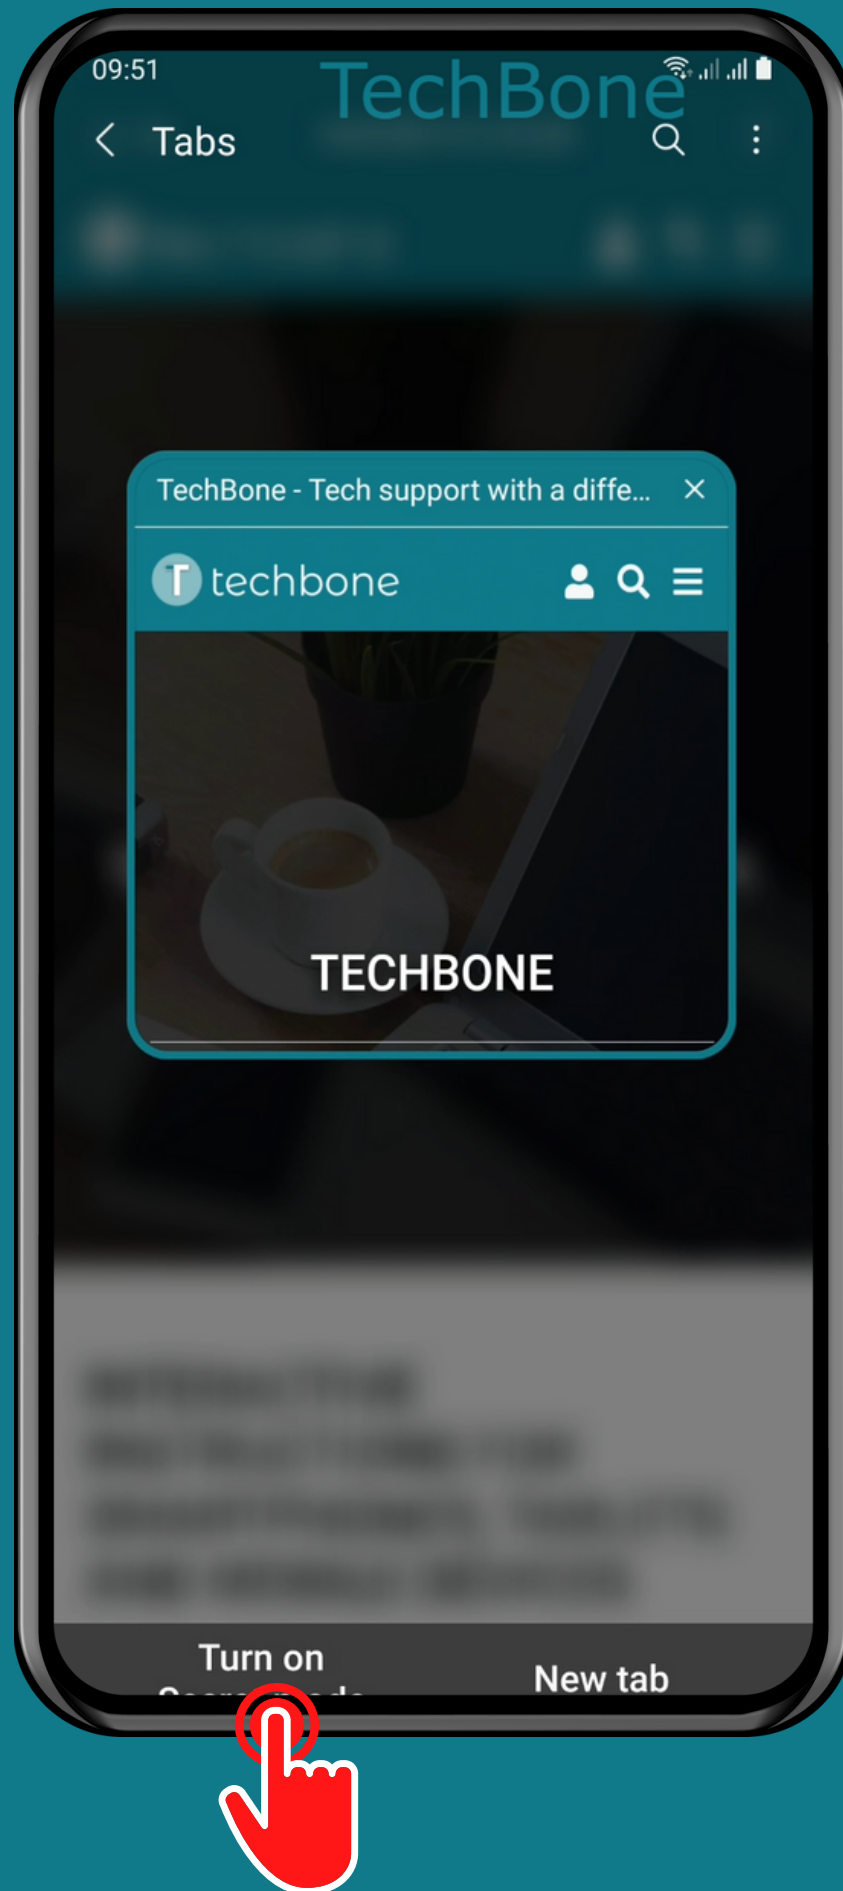

Tap on
Turn on Secret mode