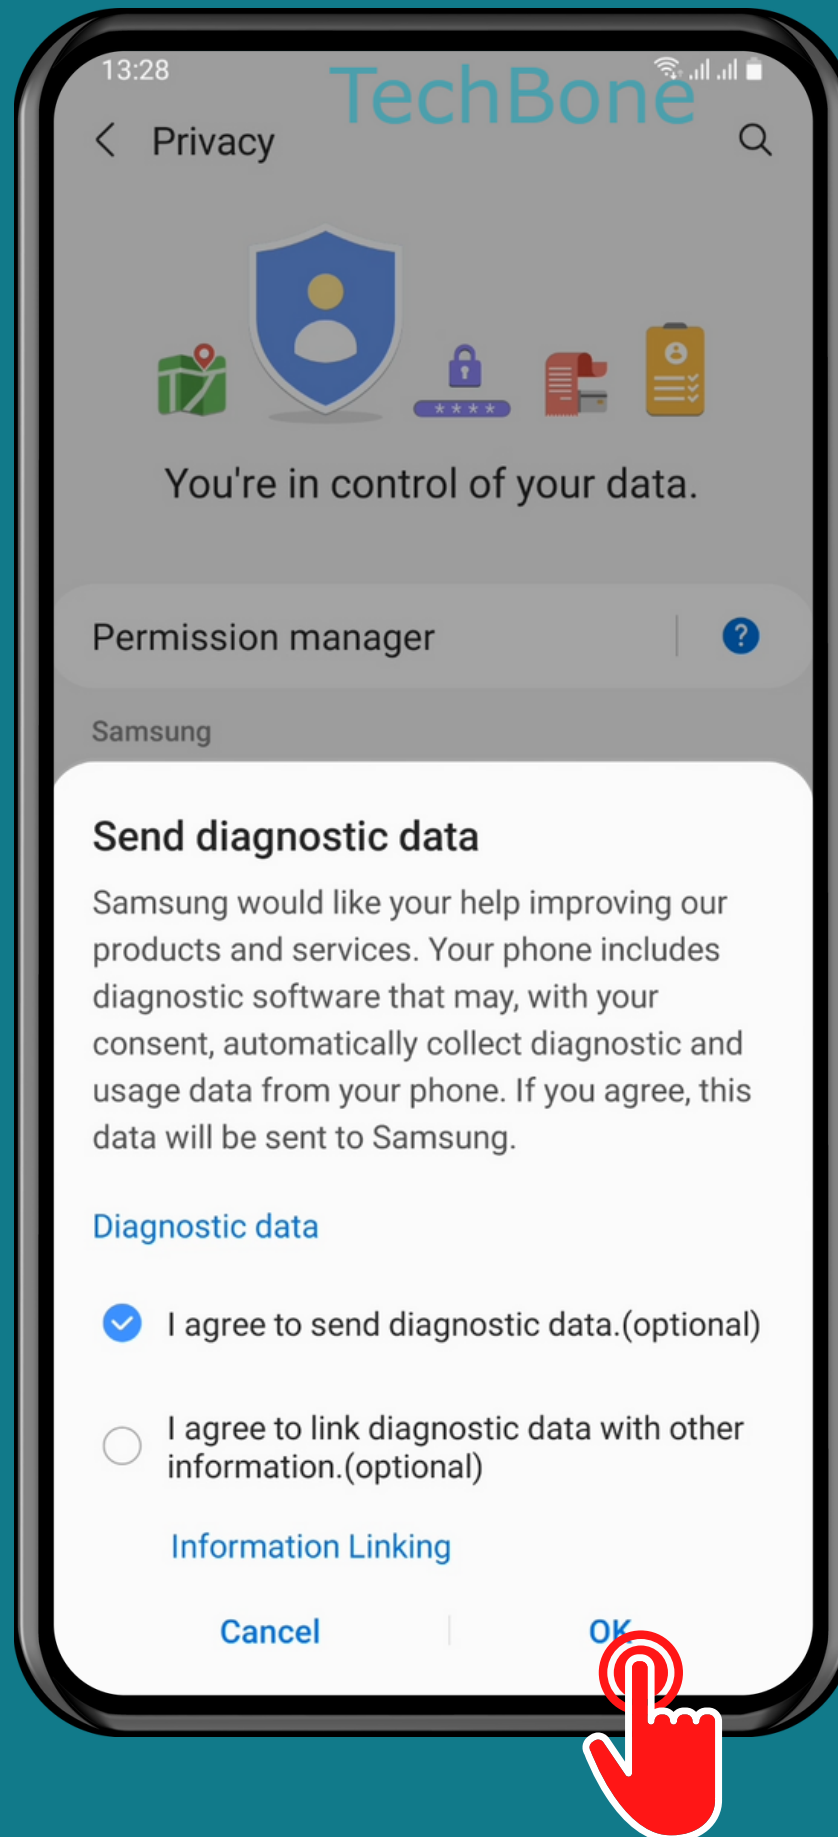

SAMSUNG

Android 11 - One UI 3

HOW TO TURN ON/OFF "SEND DIAGNOSTIC DATA"

Tap on
Settings

Tap on Privacy

Turn On/Off Send diagnostic data

Select or deselect the
desired **Options** and
tap **OK**

Done!