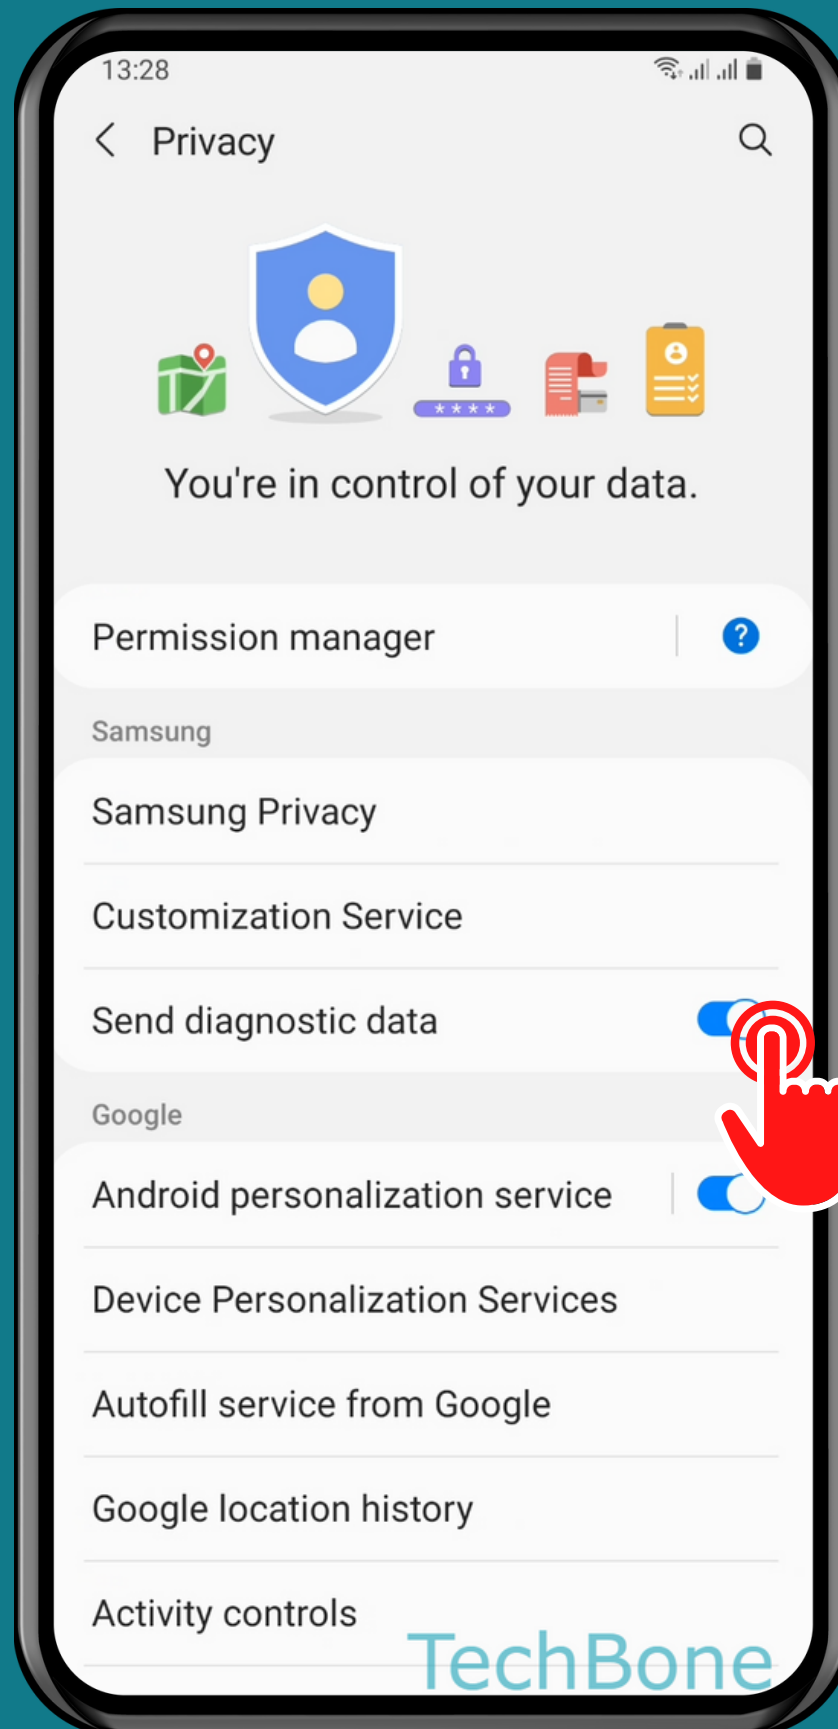

SAMSUNG

Android 11 - One UI 3

HOW TO TURN ON/OFF "SEND DIAGNOSTIC DATA"

Tap on
Settings

Tap on Privacy

Turn On/Off Send diagnostic data

Select or deselect the
desired **Options** and
tap **OK**

Done!