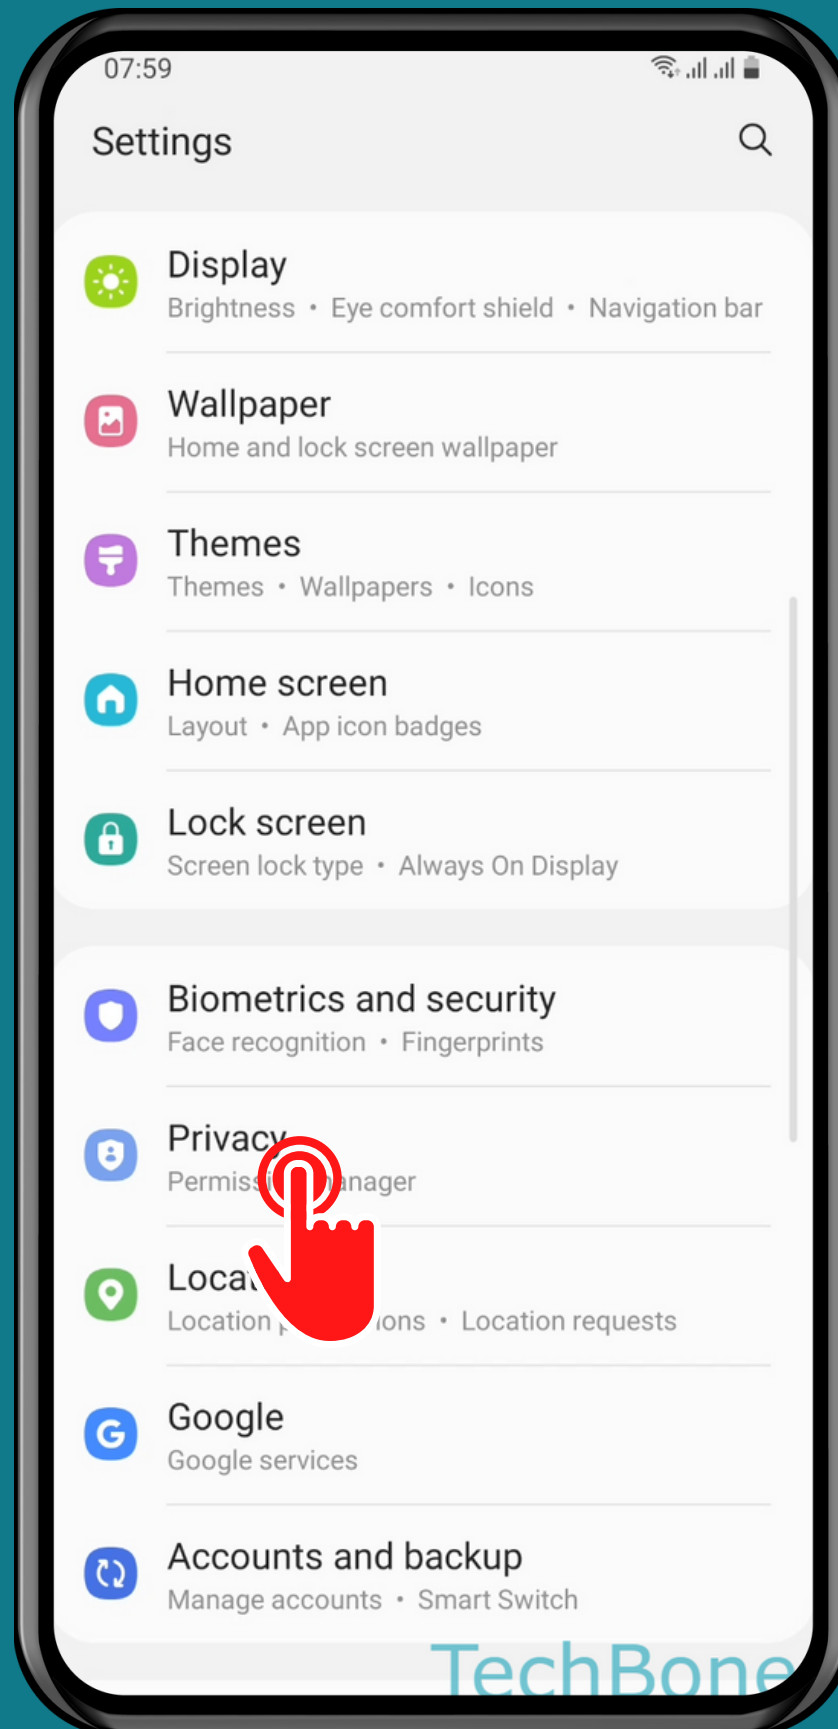

SAMSUNG

Android 11 - One UI 3

HOW TO TURN ON/OFF "SEND DIAGNOSTIC DATA"

Tap on
Settings

Tap on Privacy

Turn On/Off Send diagnostic data

Select or deselect the
desired **Options** and
tap **OK**

Done!