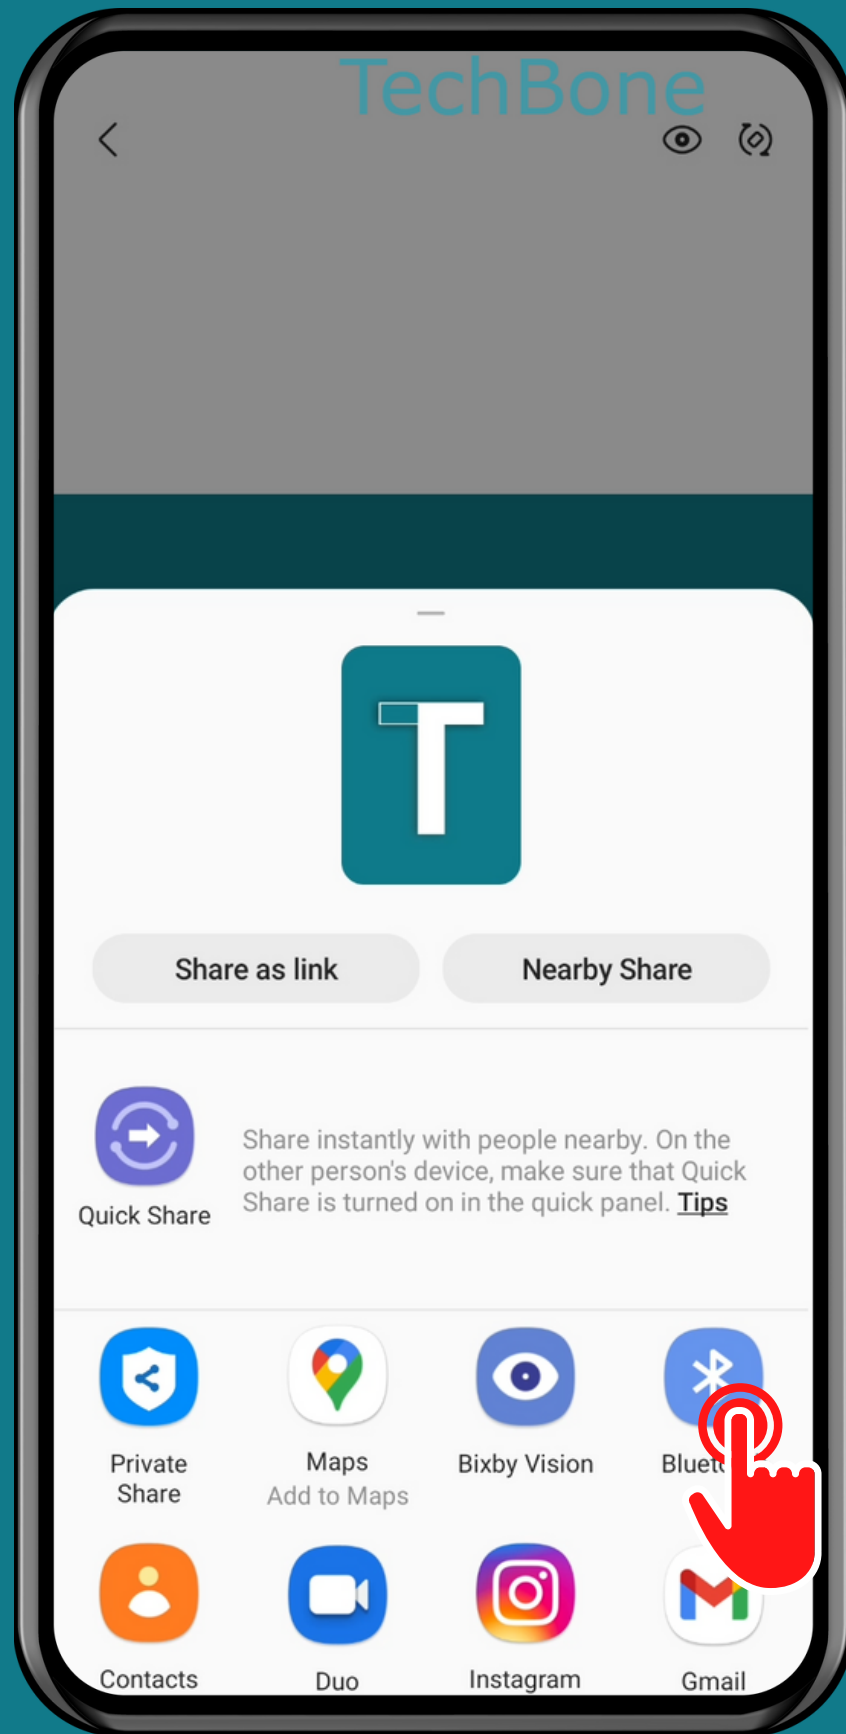

SAMSUNG

Android 11 - One UI 3

HOW TO SEND A FILE VIA BLUETOOTH

Choose a File

Tap on
Share

Tap on Bluetooth

Choose a Bluetooth device

Done!