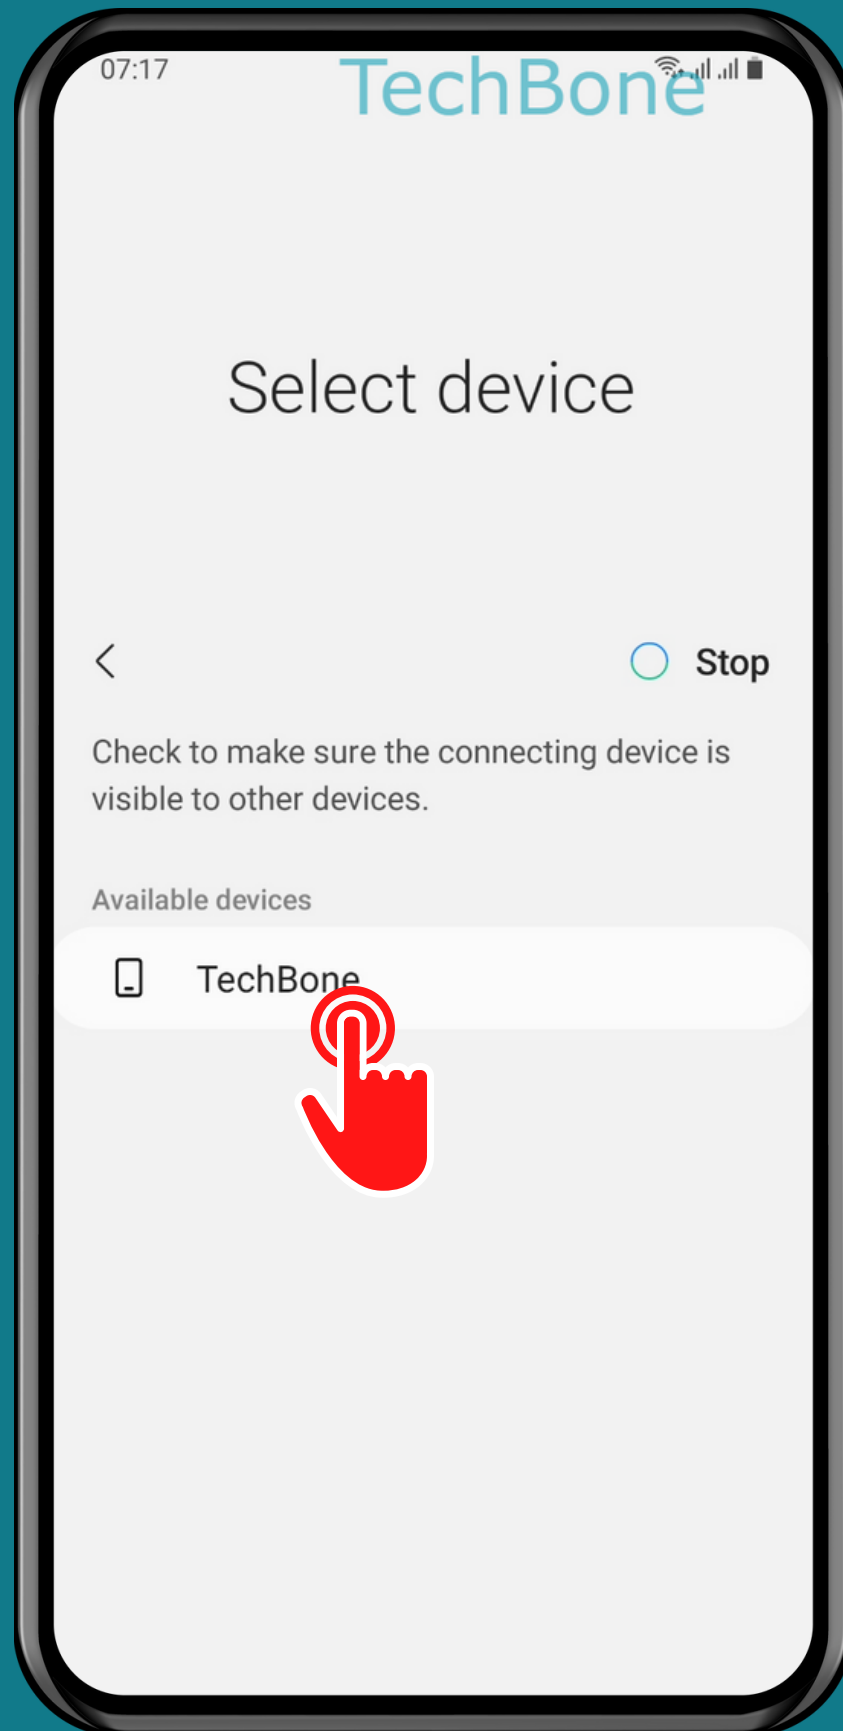

SAMSUNG

Android 11 - One UI 3

HOW TO SEND A FILE VIA BLUETOOTH

Choose a File

Tap on
Share

Tap on Bluetooth

Choose a Bluetooth device

Done!