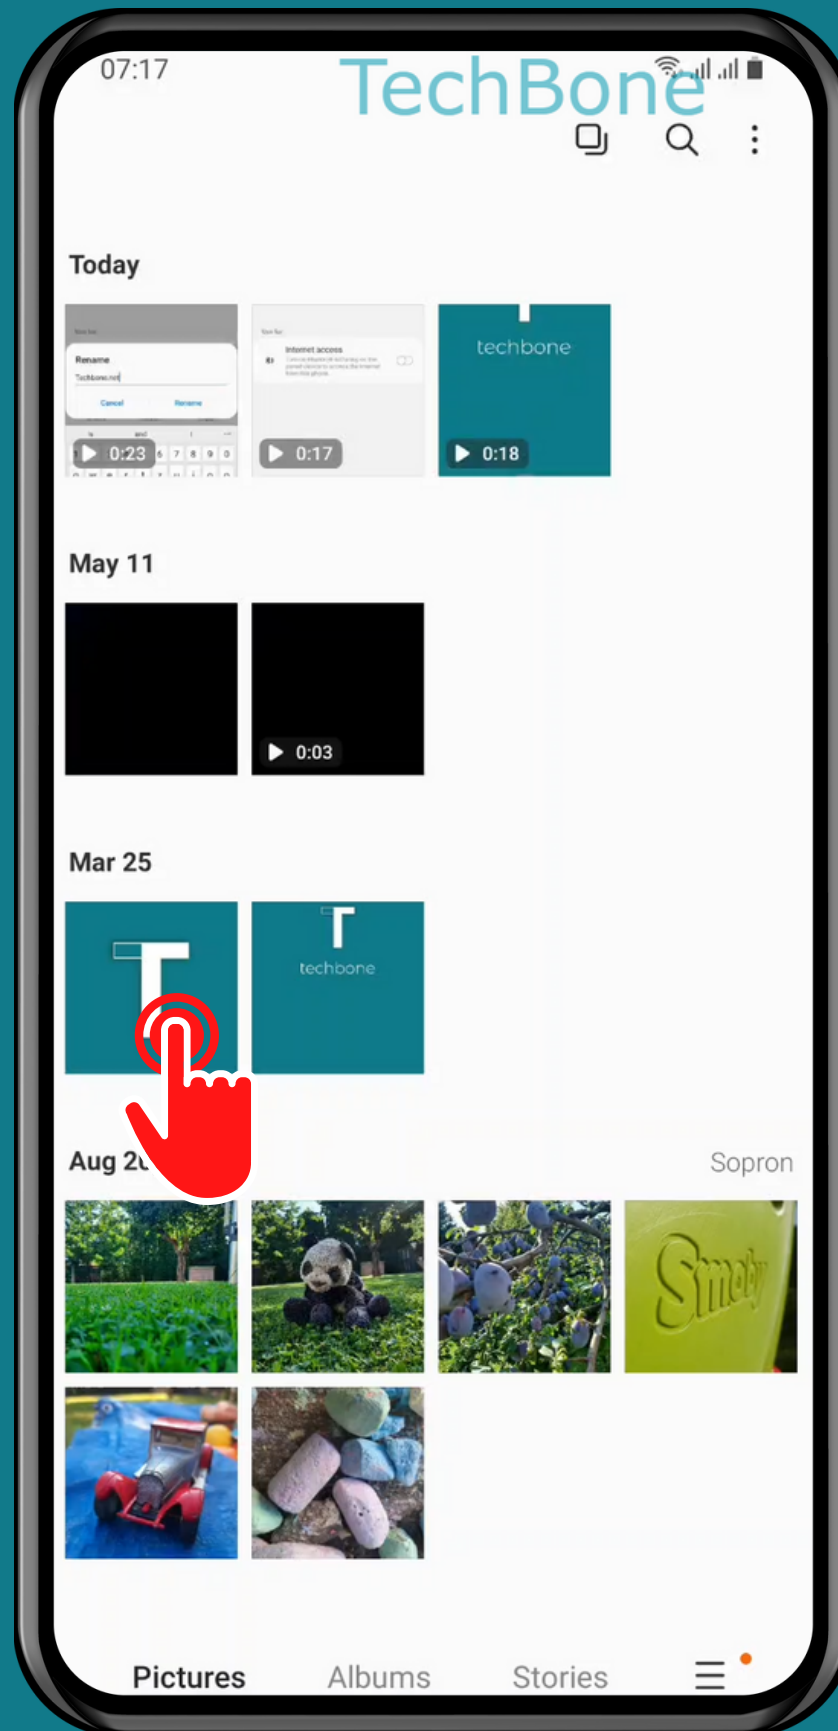

SAMSUNG

Android 11 - One UI 3

HOW TO SEND A FILE VIA BLUETOOTH

Choose a File

Tap on
Share

Tap on Bluetooth

Choose a Bluetooth device

Done!