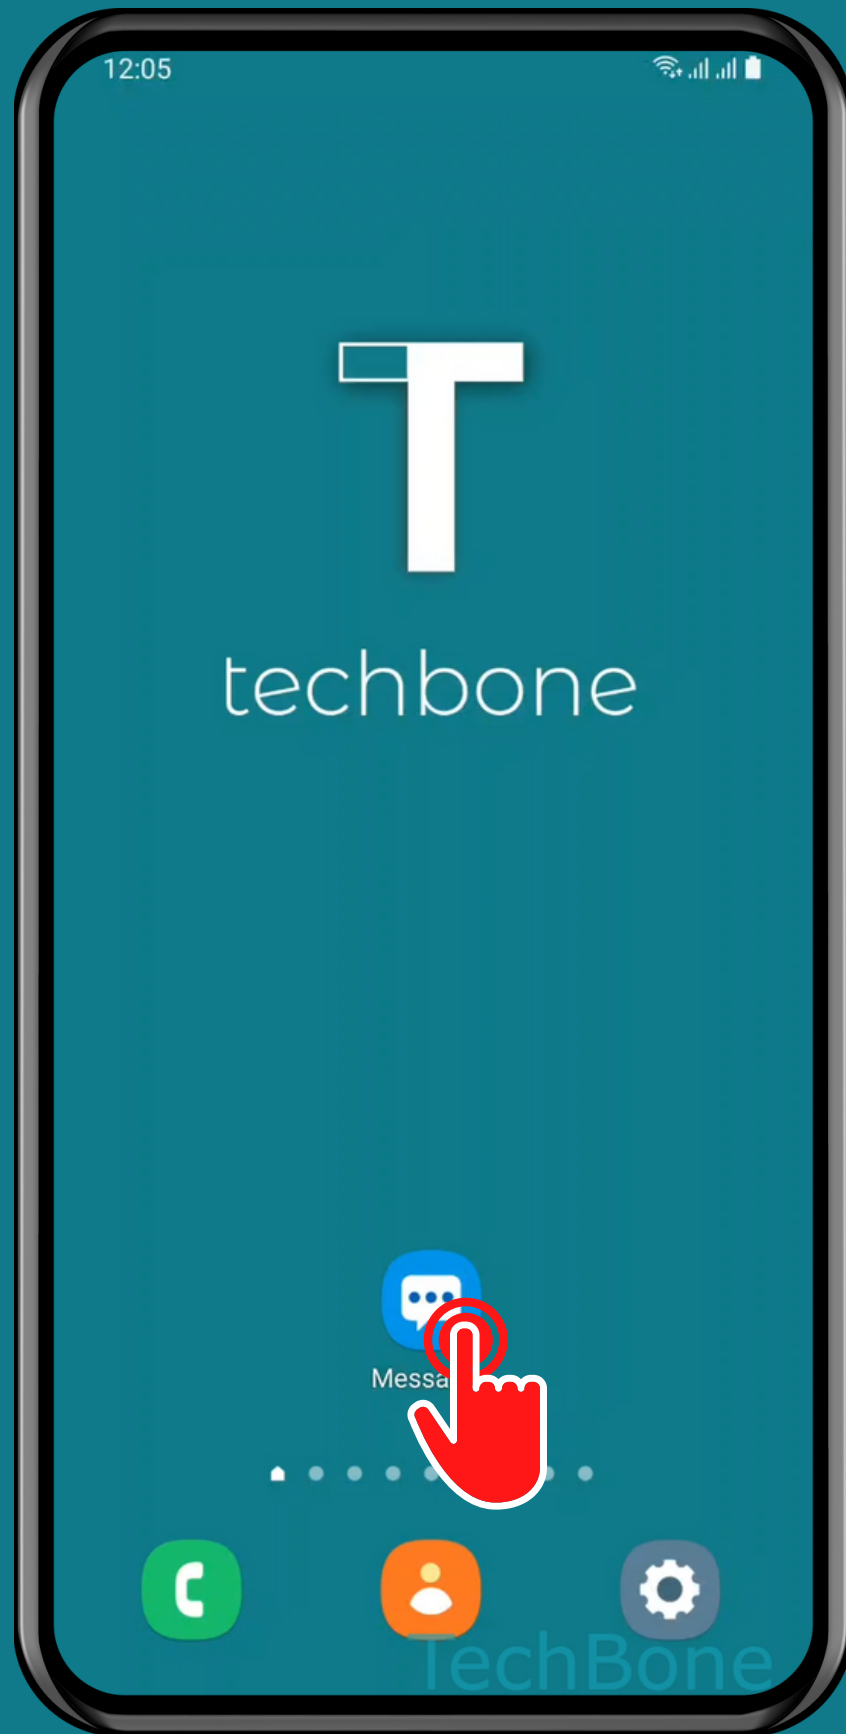

SAMSUNG

Messages - Android 11 - One UI 3

HOW TO SEND GROUP MESSAGES

Tap on Messages

Tap on
Add conversation

Tap on
Add

Tap on Groups

Choose a Group

Select the desired
Contacts and tap
Done

Enter a **Text** message
and tap **Send**

Done!