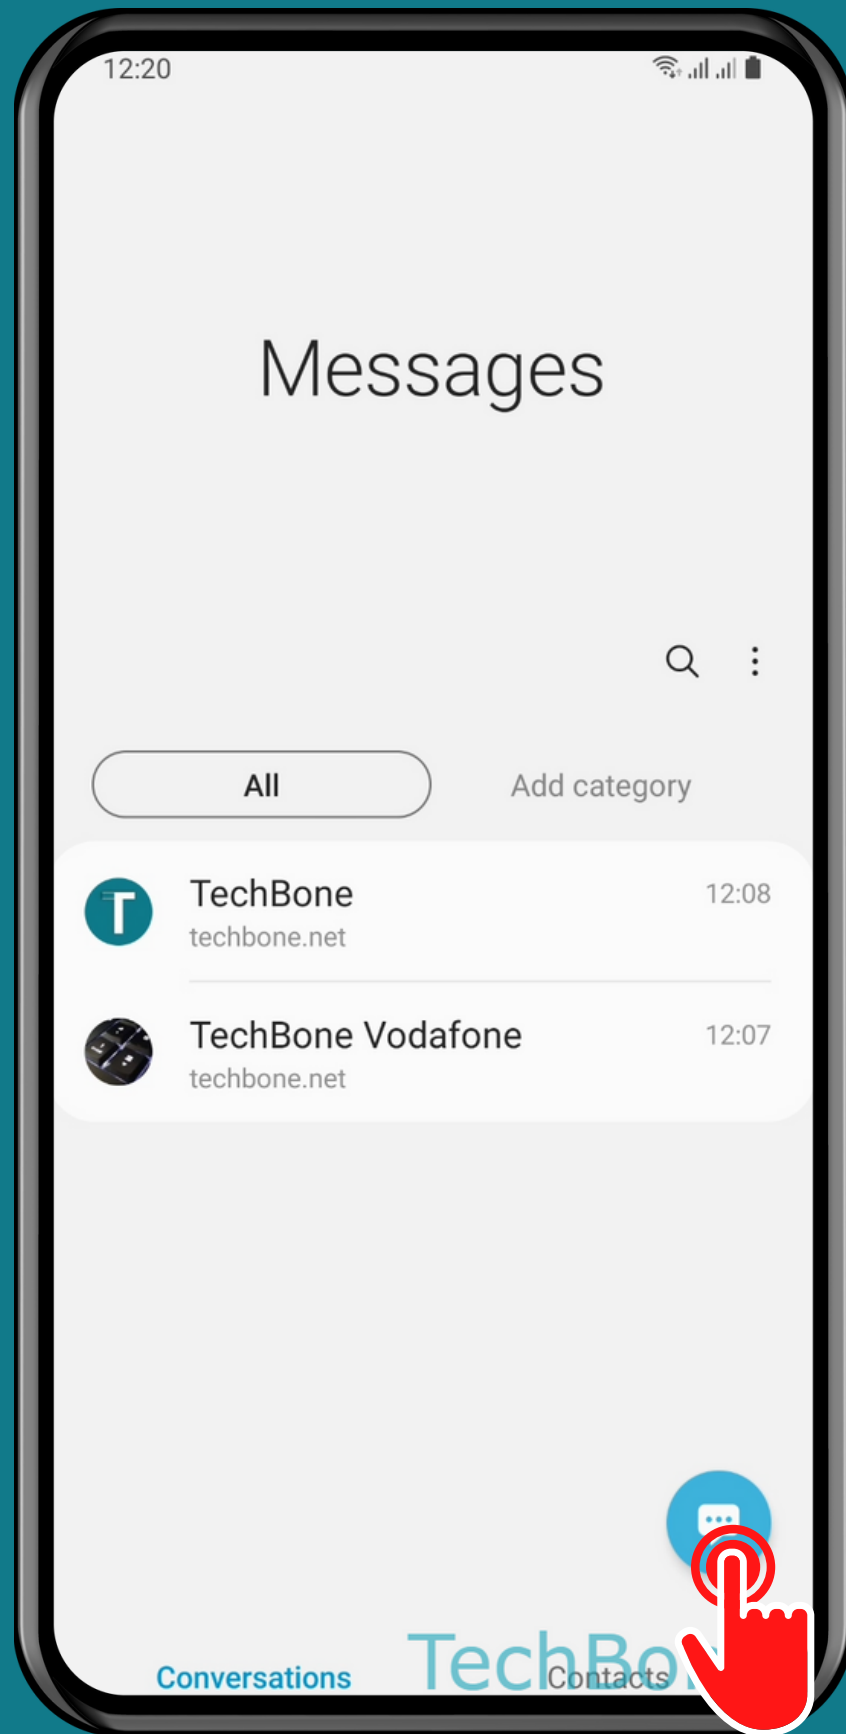

SAMSUNG

Messages - Android 11 - One UI 3

HOW TO SEND GROUP MESSAGES

Tap on Messages

Tap on
Add conversation

Tap on
Add

Tap on Groups

Choose a Group

Select the desired
Contacts and tap
Done

Enter a **Text** message
and tap **Send**

Done!