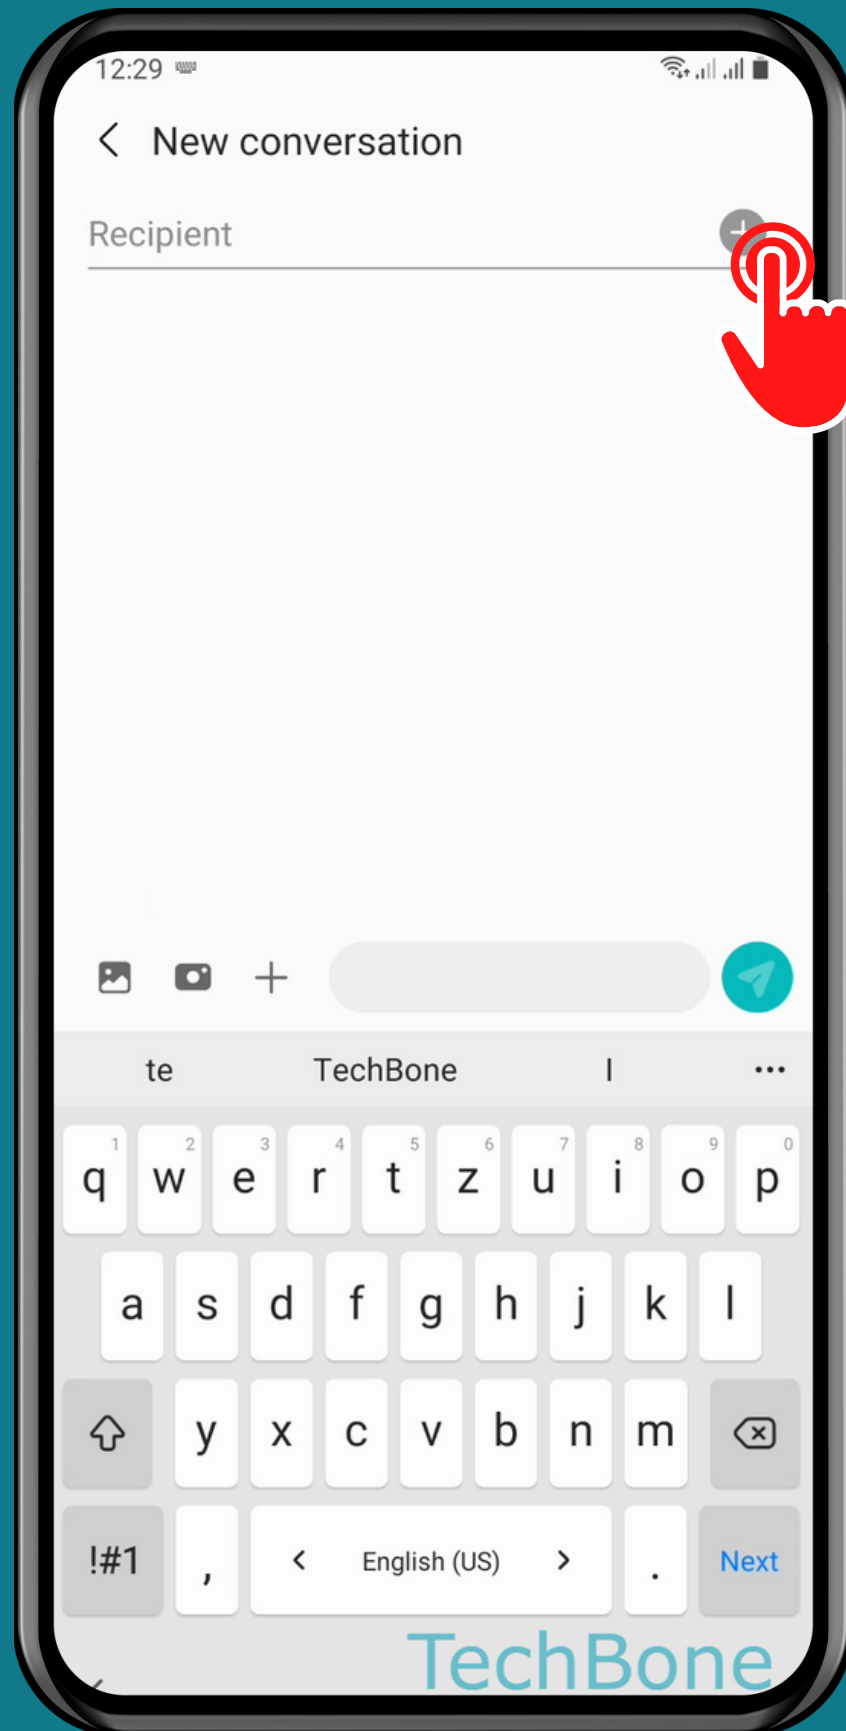

SAMSUNG

Messages - Android 11 - One UI 3

HOW TO SEND GROUP MESSAGES

Tap on Messages

Tap on
Add conversation

Tap on
Add

Tap on Groups

Choose a Group

Select the desired
Contacts and tap
Done

Enter a **Text** message
and tap **Send**

Done!