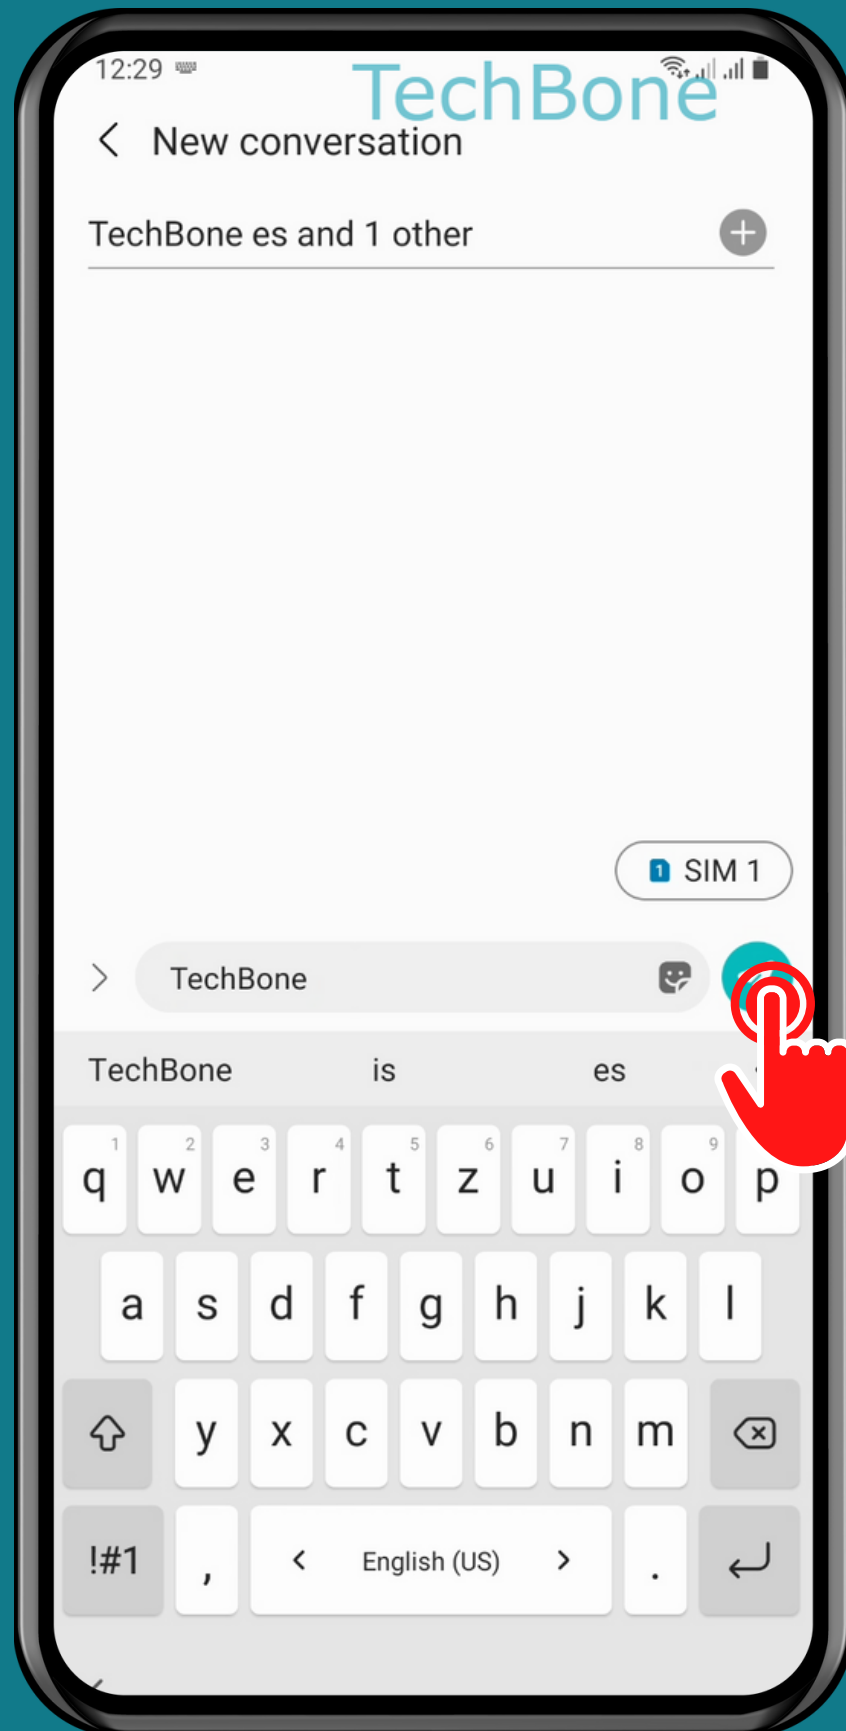

SAMSUNG

Messages - Android 11 - One UI 3

HOW TO SEND GROUP MESSAGES

Tap on Messages

Tap on
Add conversation

Tap on
Add

Tap on Groups

Choose a Group

Select the desired
Contacts and tap
Done

Enter a **Text** message
and tap **Send**

Done!