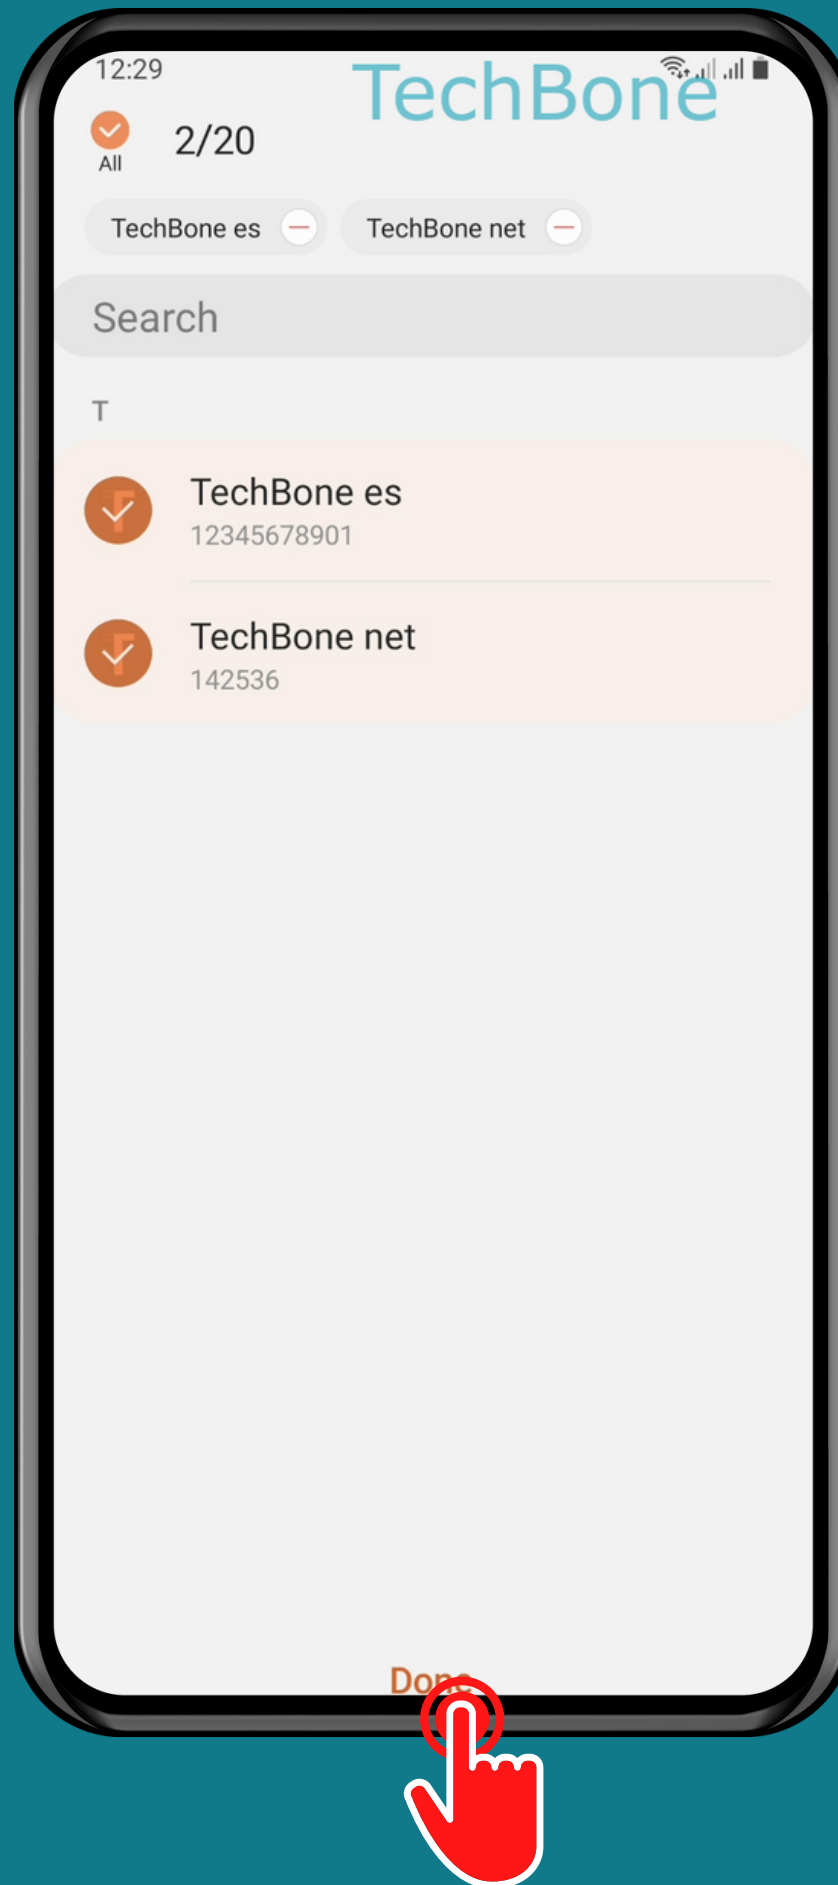

SAMSUNG

Messages - Android 11 - One UI 3

HOW TO SEND GROUP MESSAGES

Tap on Messages

Tap on
Add conversation

Tap on
Add

Tap on Groups

Choose a Group

Select the desired
Contacts and tap
Done

Enter a **Text** message
and tap **Send**

Done!