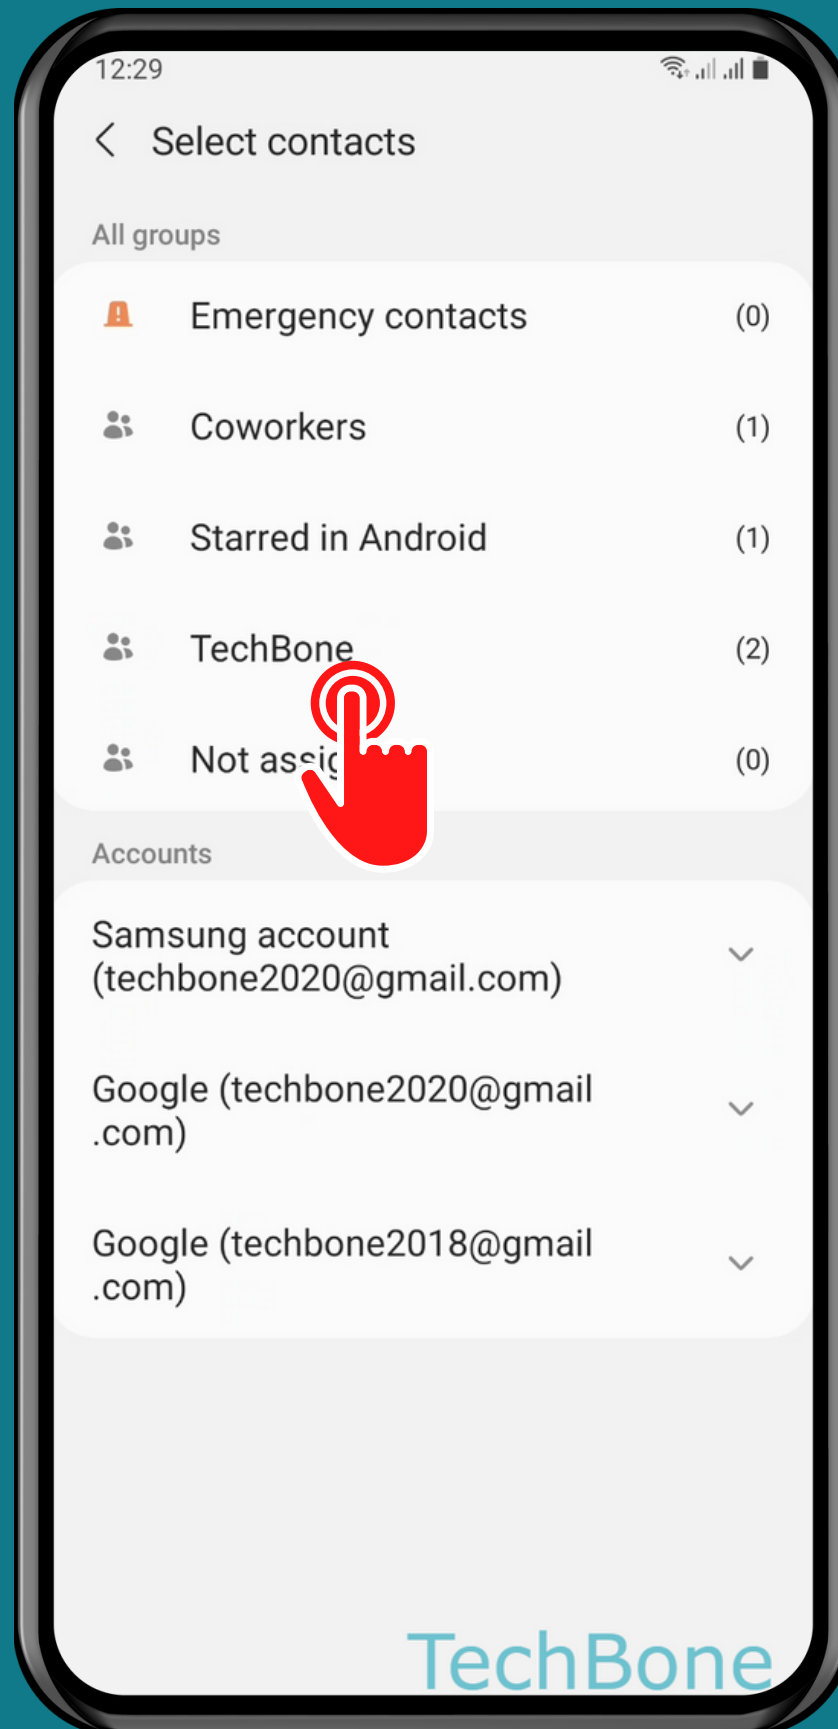

SAMSUNG

Messages - Android 11 - One UI 3

HOW TO SEND GROUP MESSAGES

Tap on Messages

Tap on
Add conversation

Tap on
Add

Tap on Groups

Choose a Group

Select the desired
Contacts and tap
Done

Enter a **Text** message
and tap **Send**

Done!