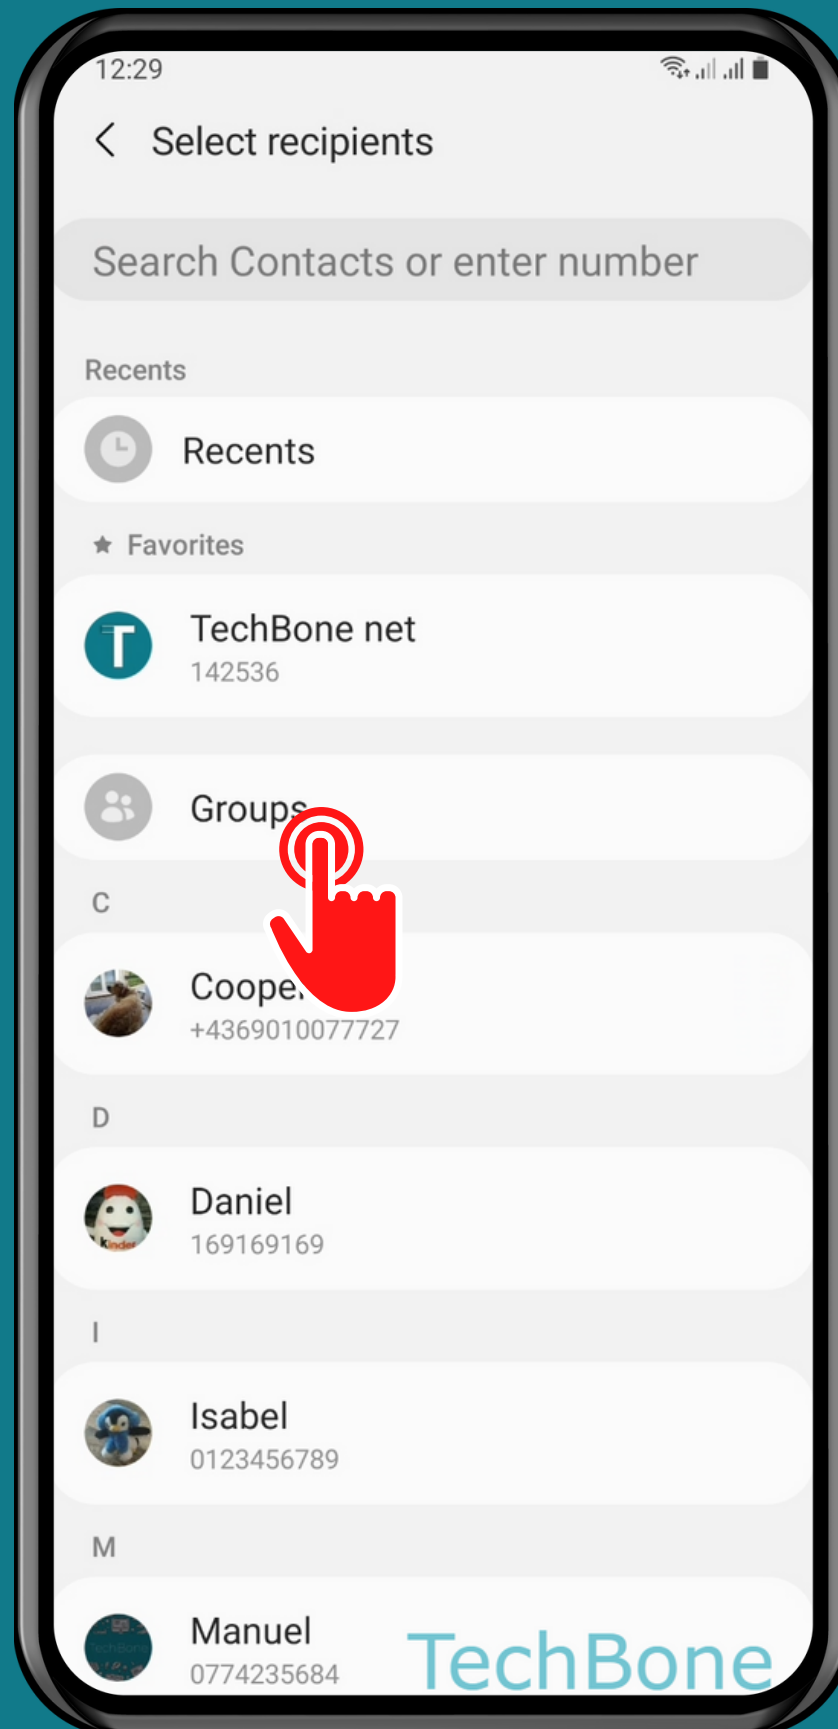

SAMSUNG

Messages - Android 11 - One UI 3

HOW TO SEND GROUP MESSAGES

Tap on Messages

Tap on
Add conversation

Tap on
Add

Tap on Groups

Choose a Group

Select the desired
Contacts and tap
Done

Enter a **Text** message
and tap **Send**

Done!