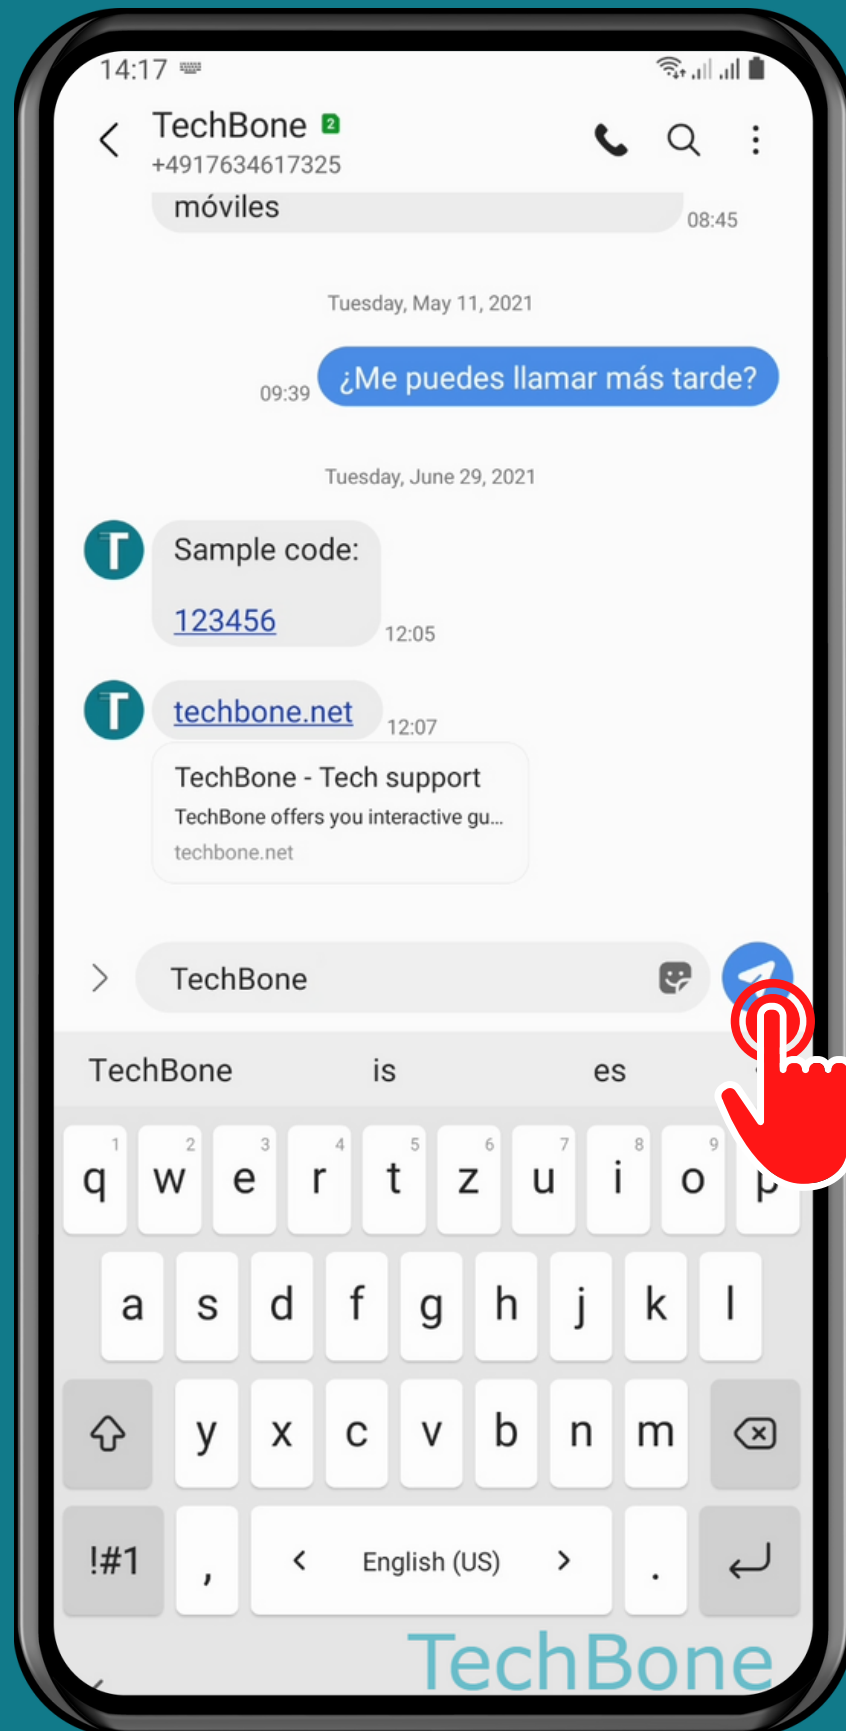

SAMSUNG

Messages - Android 11 - One UI 3

HOW TO SEND QUICK RESPONSE

Tap on Messages

Choose a Conversation

Tap on
Add

Tap on Quick response

Choose a Quick response

Tap on
Send

Done!