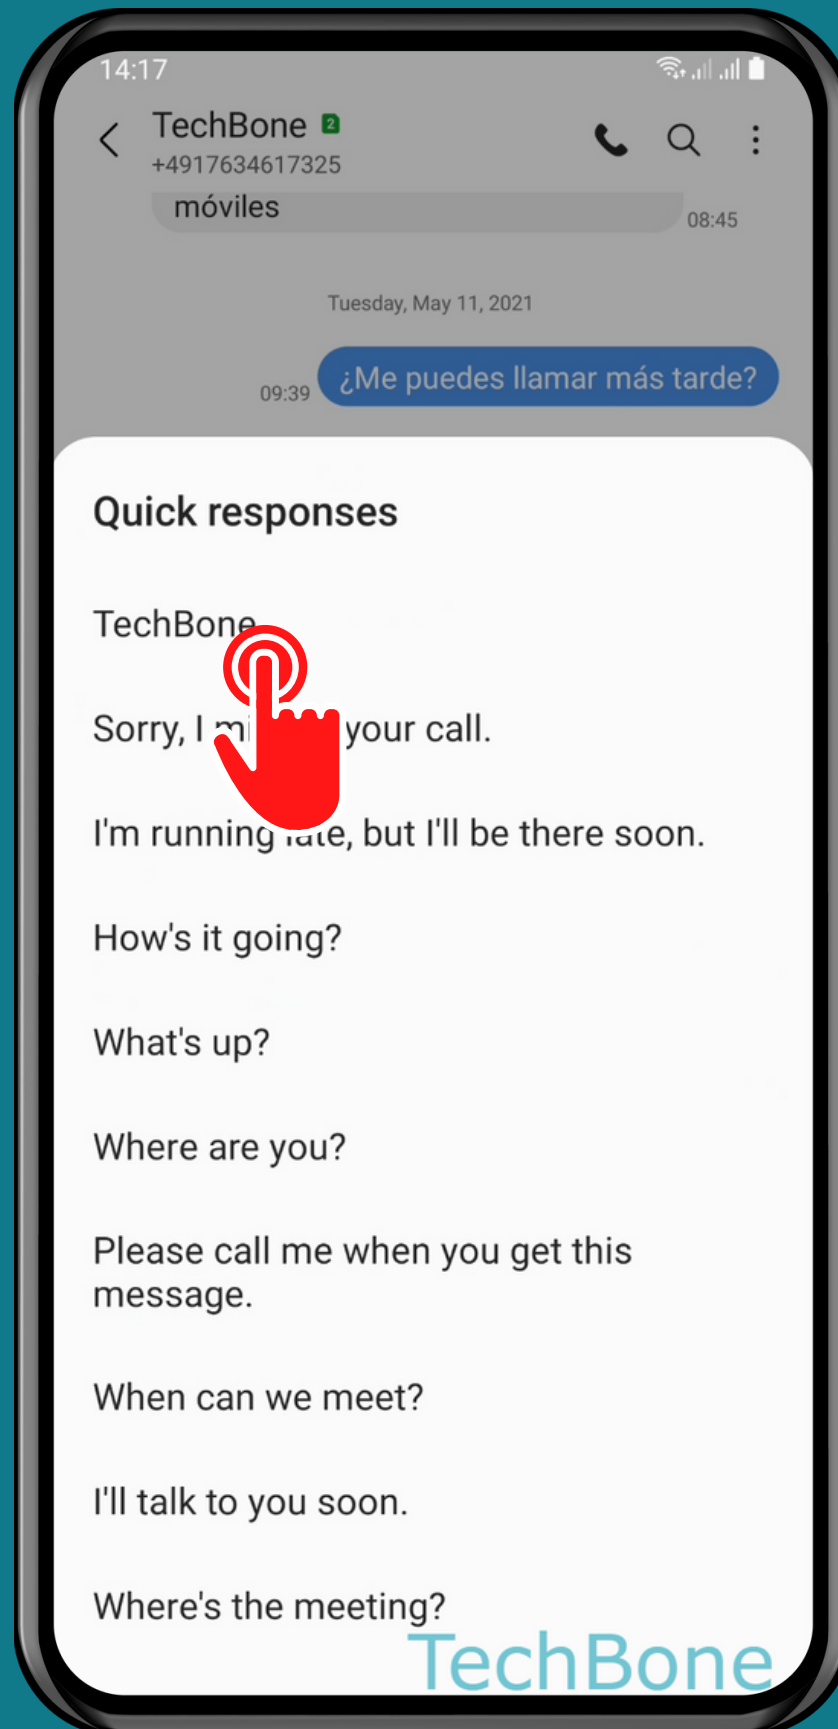

SAMSUNG

Messages - Android 11 - One UI 3

HOW TO SEND QUICK RESPONSE

Tap on Messages

Choose a Conversation

Tap on
Add

Tap on Quick response

Choose a Quick response

Tap on
Send

Done!