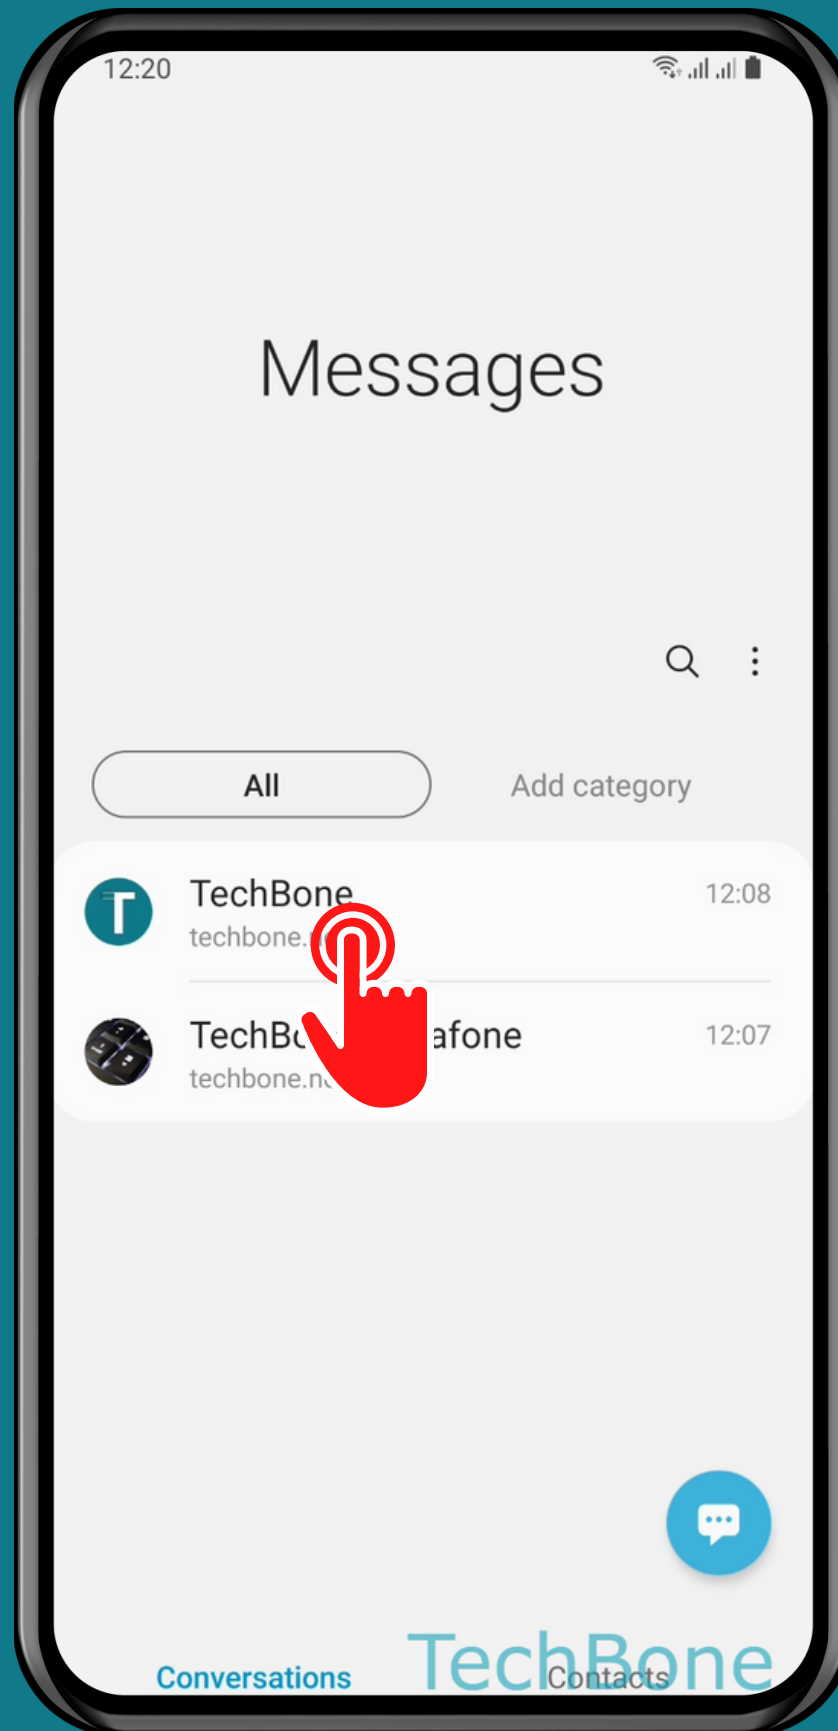

SAMSUNG

Messages - Android 11 - One UI 3

HOW TO SEND QUICK RESPONSE

Tap on Messages

Choose a Conversation

Tap on
Add

Tap on Quick response

Choose a Quick response

Tap on
Send

Done!