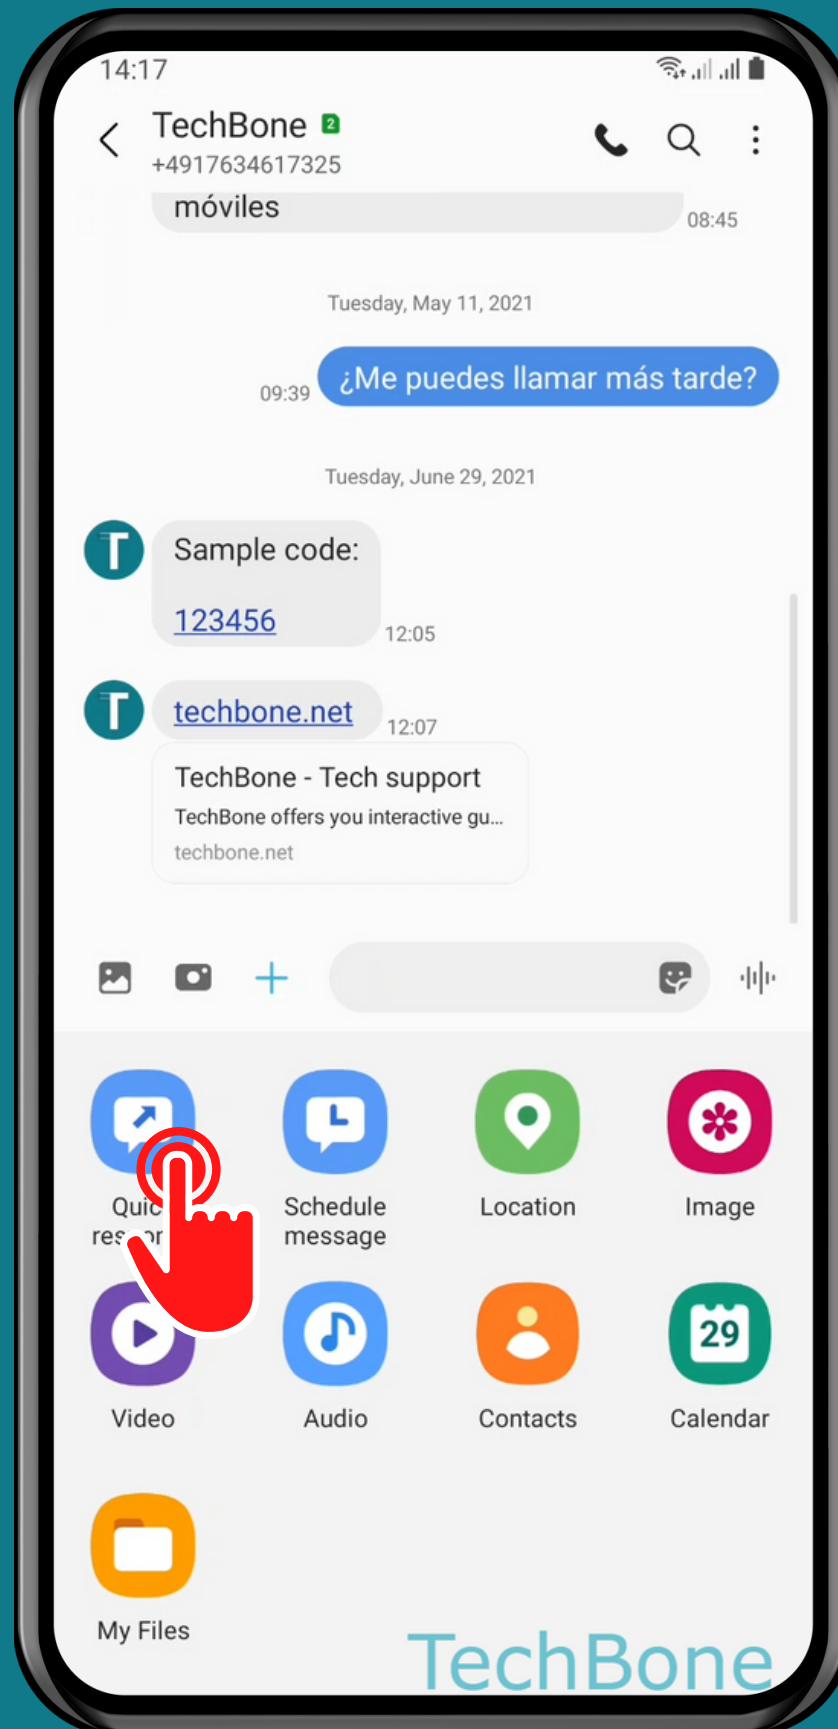

SAMSUNG

Messages - Android 11 - One UI 3

HOW TO SEND QUICK RESPONSE

Tap on Messages

Choose a Conversation

Tap on
Add

Tap on Quick response

Choose a Quick response

Tap on
Send

Done!