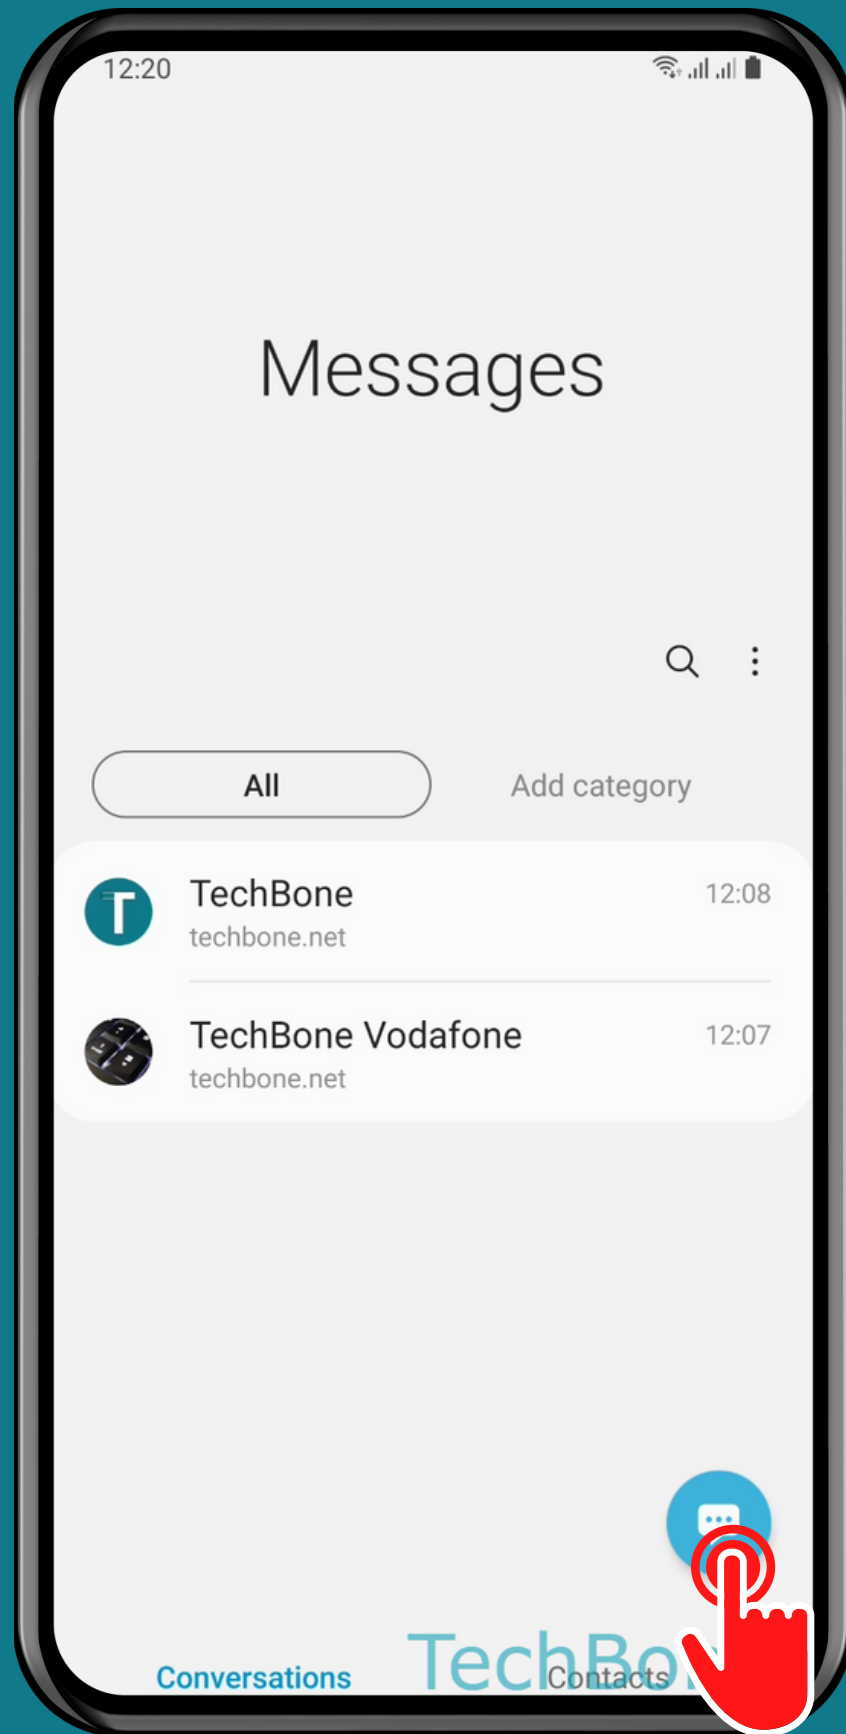

SAMSUNG

Messages - Android 11 - One UI 3

HOW TO SEND SMS/MMS MESSAGES

Tap on Messages

Tap on
Add conversation

Tap on
Add

Select a **Contact** and
tap **Done**

Enter a
Text message

Tap on
Gallery

Select a
Photo/video

Tap on
Send

Done!