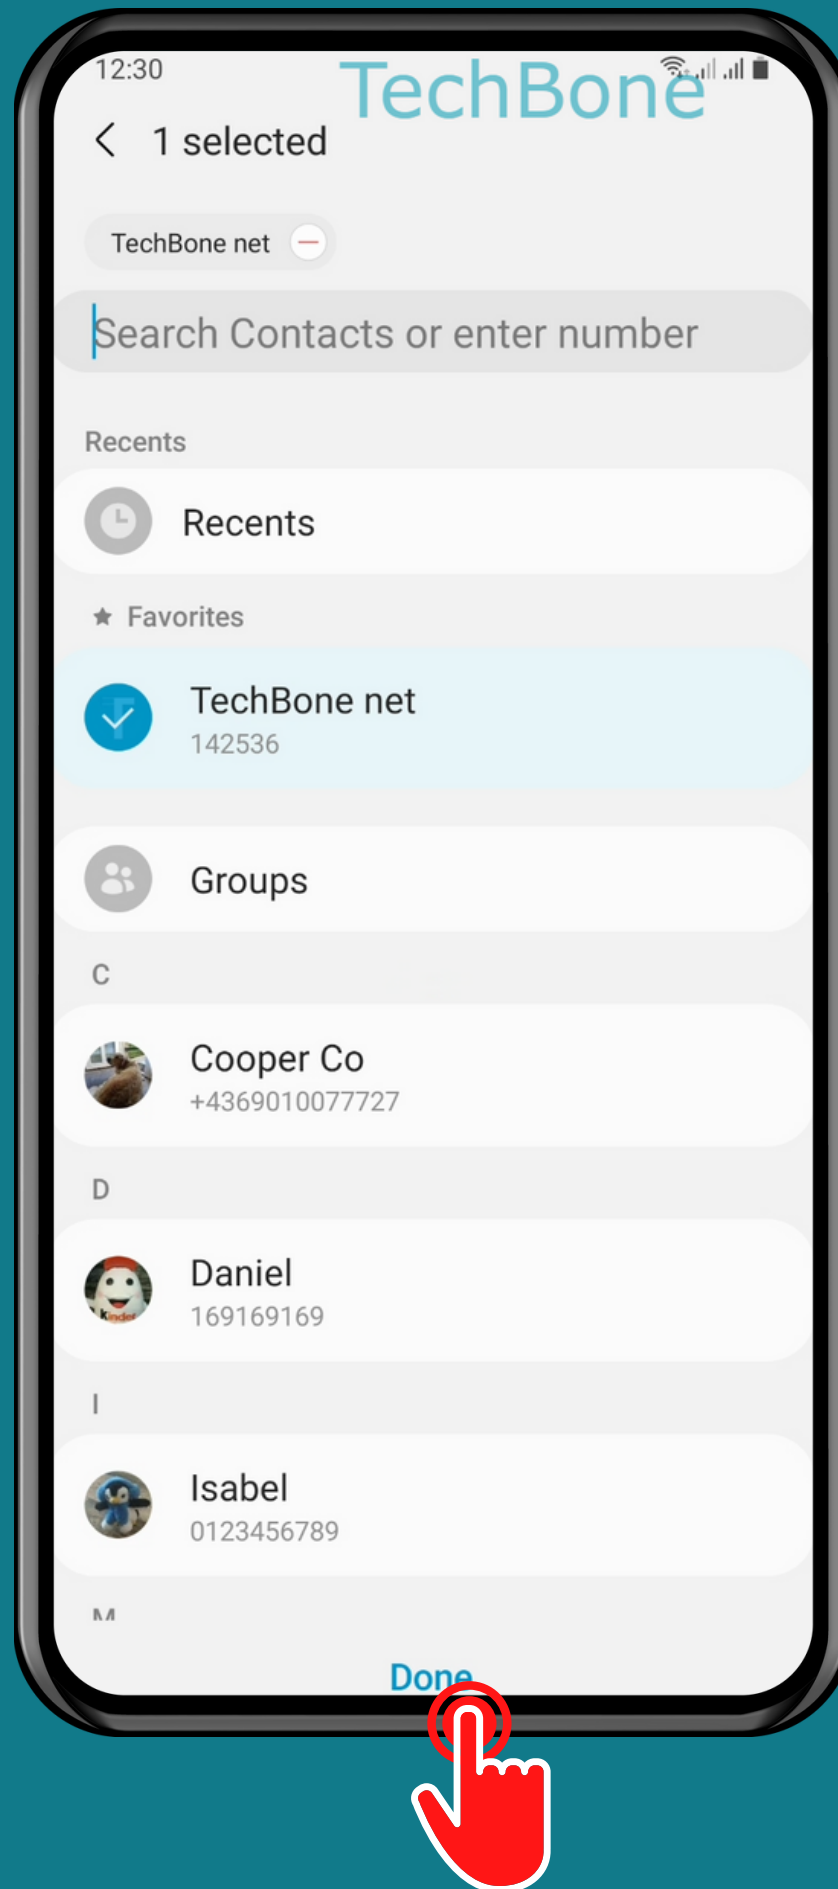

SAMSUNG

Messages - Android 11 - One UI 3

HOW TO SEND SMS/MMS MESSAGES

Tap on Messages

Tap on
Add conversation

Tap on
Add

Select a **Contact** and
tap **Done**

Enter a
Text message

Tap on
Gallery

Select a
Photo/video

Tap on
Send

Done!