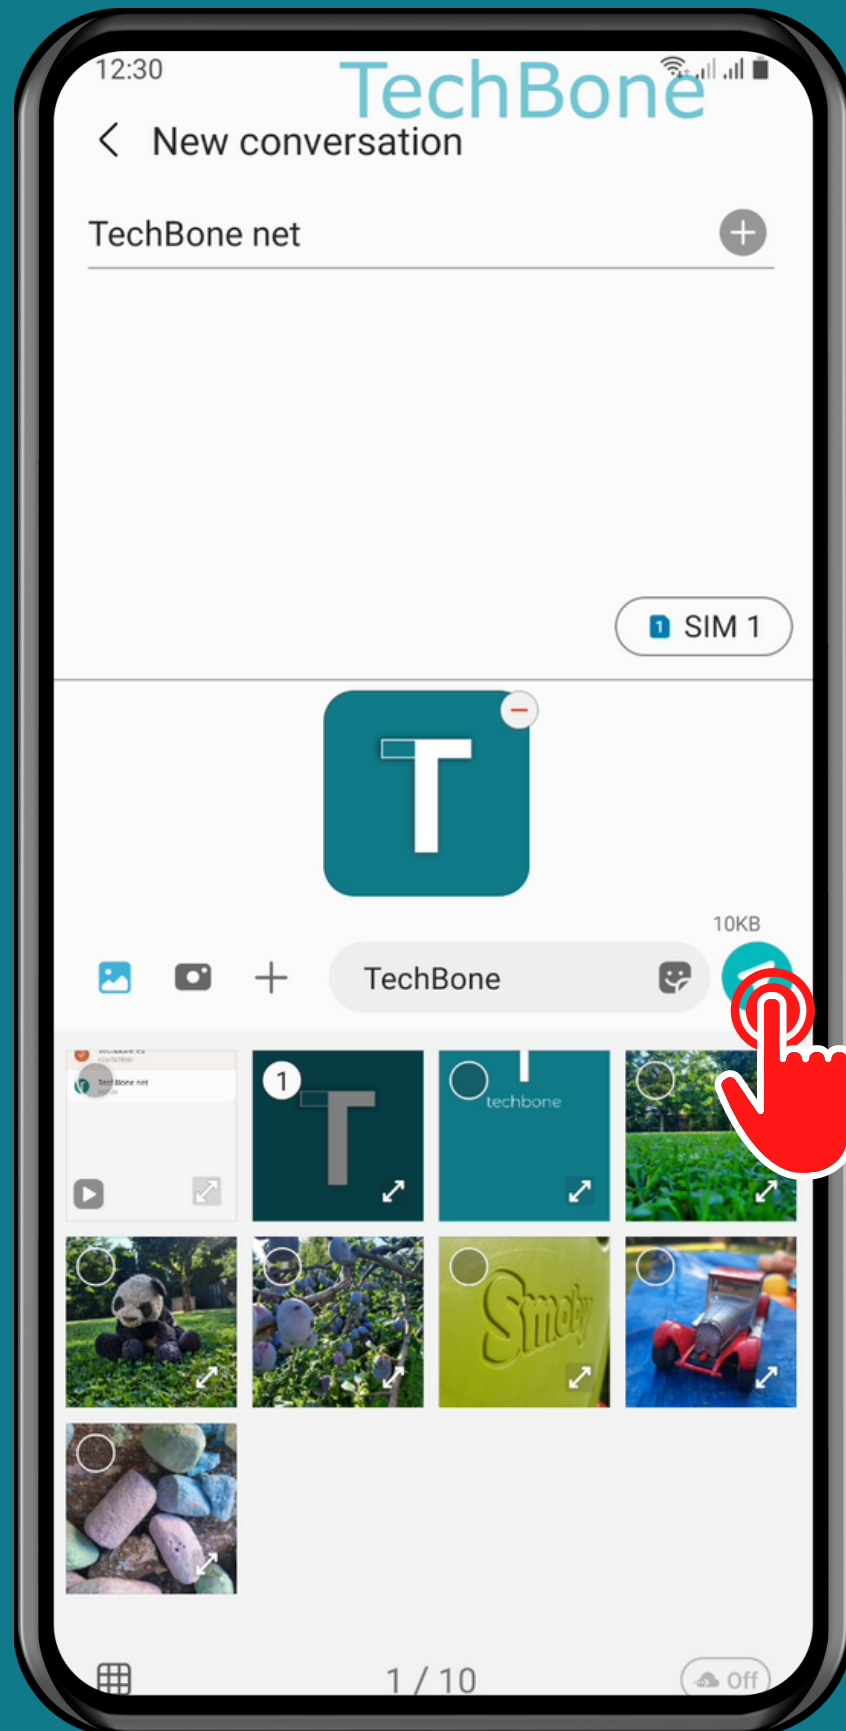

SAMSUNG

Messages - Android 11 - One UI 3

HOW TO SEND SMS/MMS MESSAGES

Tap on Messages

Tap on
Add conversation

Tap on
Add

Select a **Contact** and
tap **Done**

Enter a
Text message

Tap on
Gallery

Select a
Photo/video

Tap on
Send

Done!