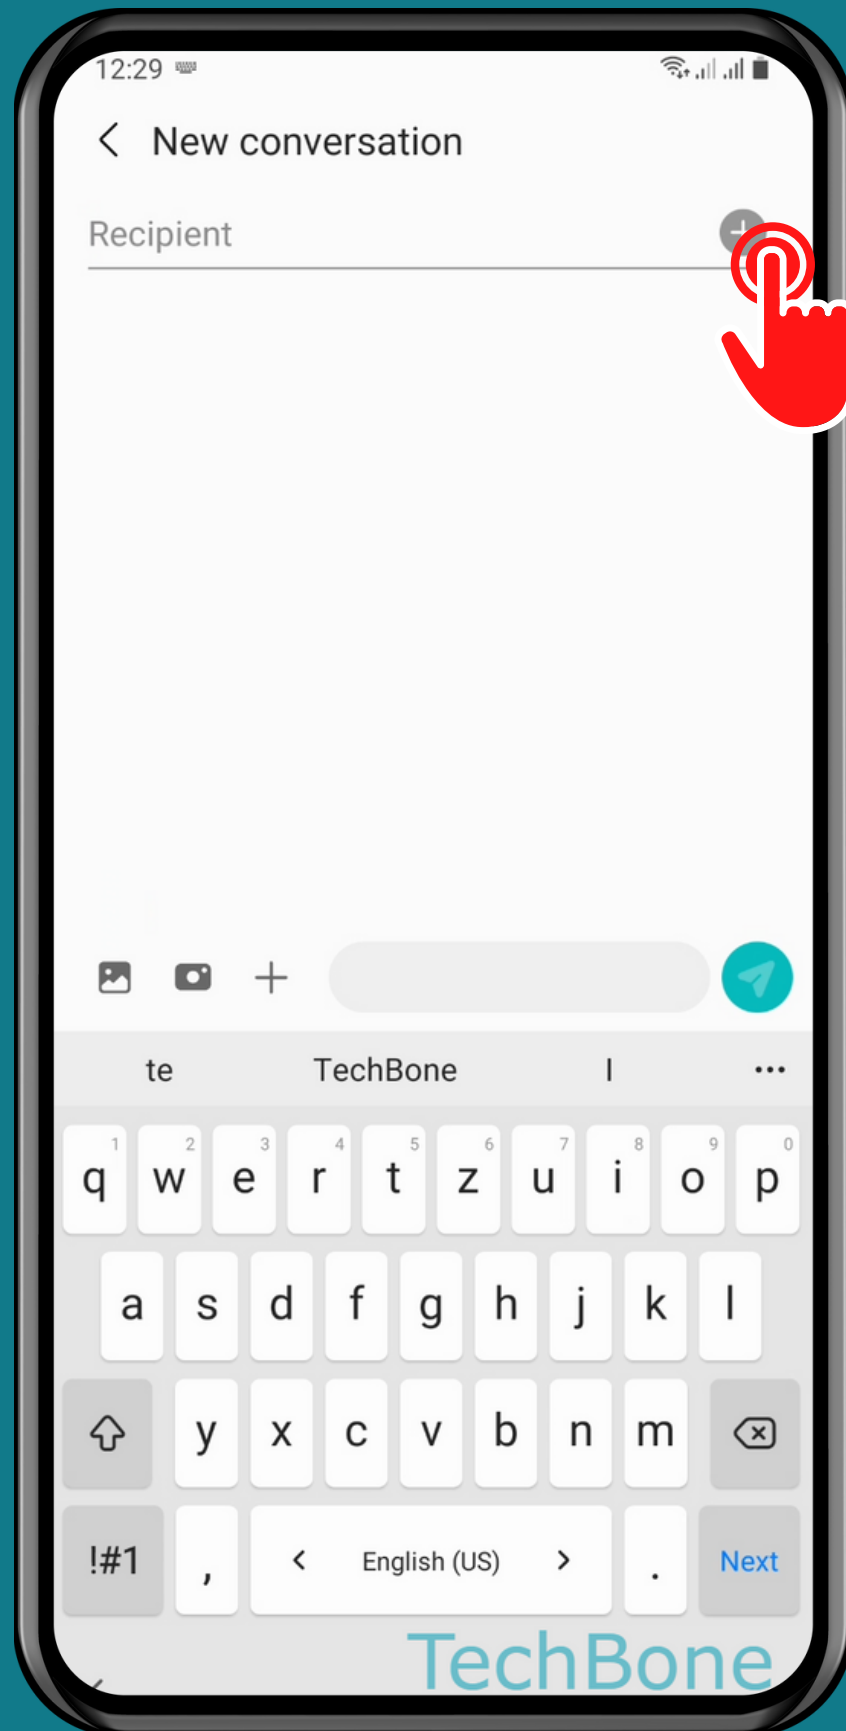

SAMSUNG

Messages - Android 11 - One UI 3

HOW TO SEND SMS/MMS MESSAGES

Tap on Messages

Tap on
Add conversation

Tap on
Add

Select a **Contact** and
tap **Done**

Enter a
Text message

Tap on
Gallery

Select a
Photo/video

Tap on
Send

Done!