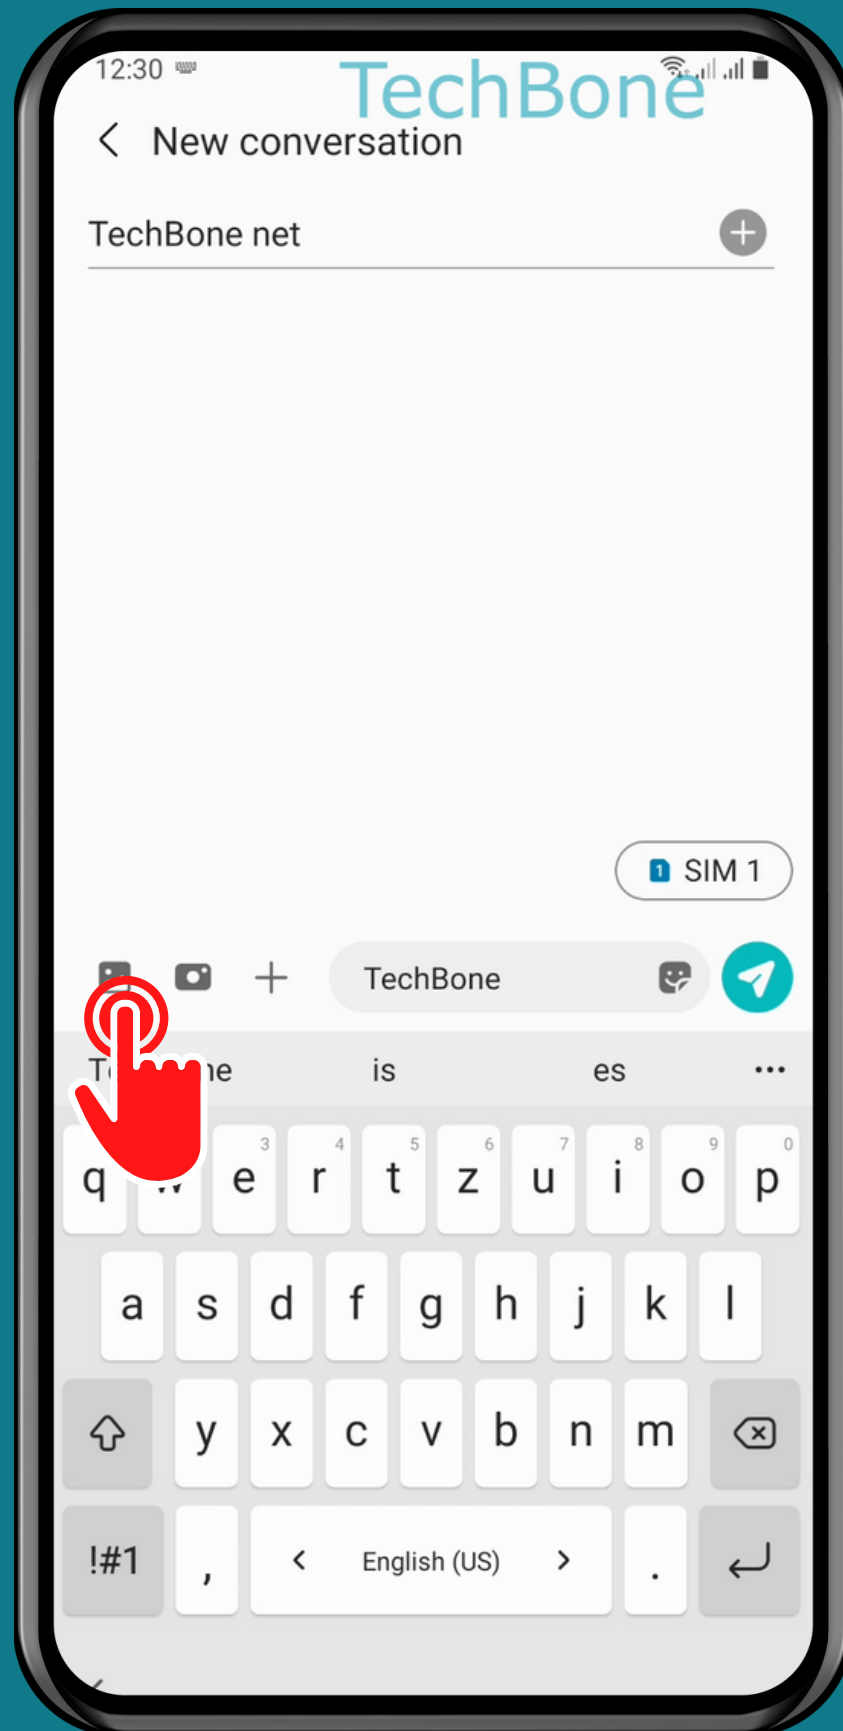

SAMSUNG

Messages - Android 11 - One UI 3

HOW TO SEND SMS/MMS MESSAGES

Tap on Messages

Tap on
Add conversation

Tap on
Add

Select a **Contact** and
tap **Done**

Enter a
Text message

Tap on
Gallery

Select a
Photo/video

Tap on
Send

Done!