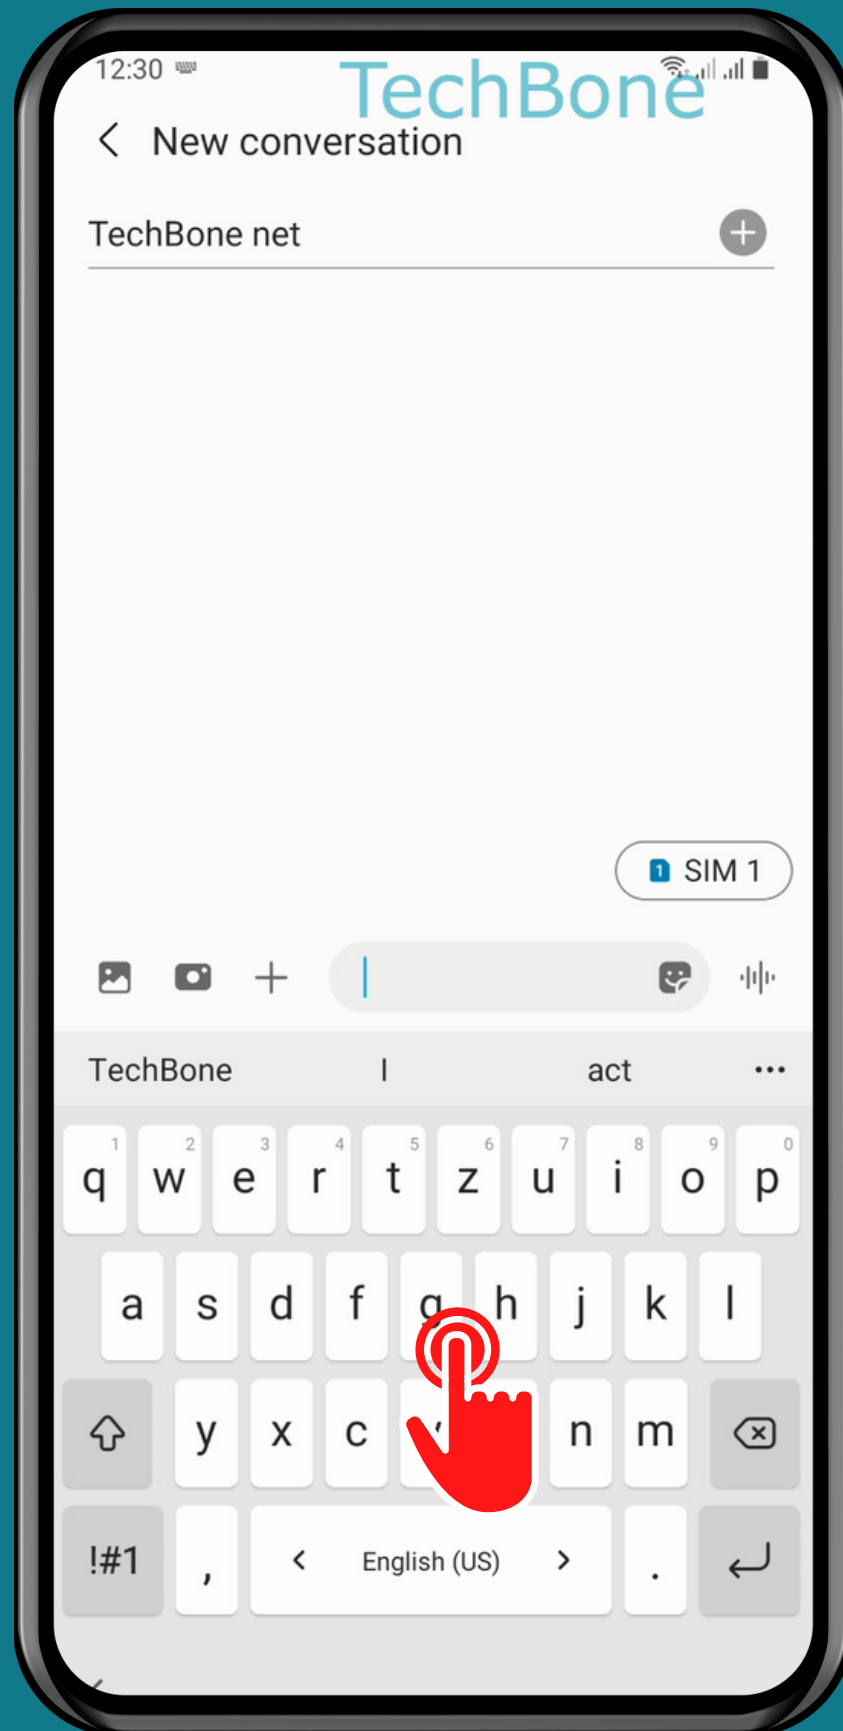

SAMSUNG

Messages - Android 11 - One UI 3

HOW TO SEND SMS/MMS MESSAGES

Tap on Messages

Tap on
Add conversation

Tap on
Add

Select a **Contact** and
tap **Done**

Enter a
Text message

Tap on
Gallery

Select a
Photo/video

Tap on
Send

Done!