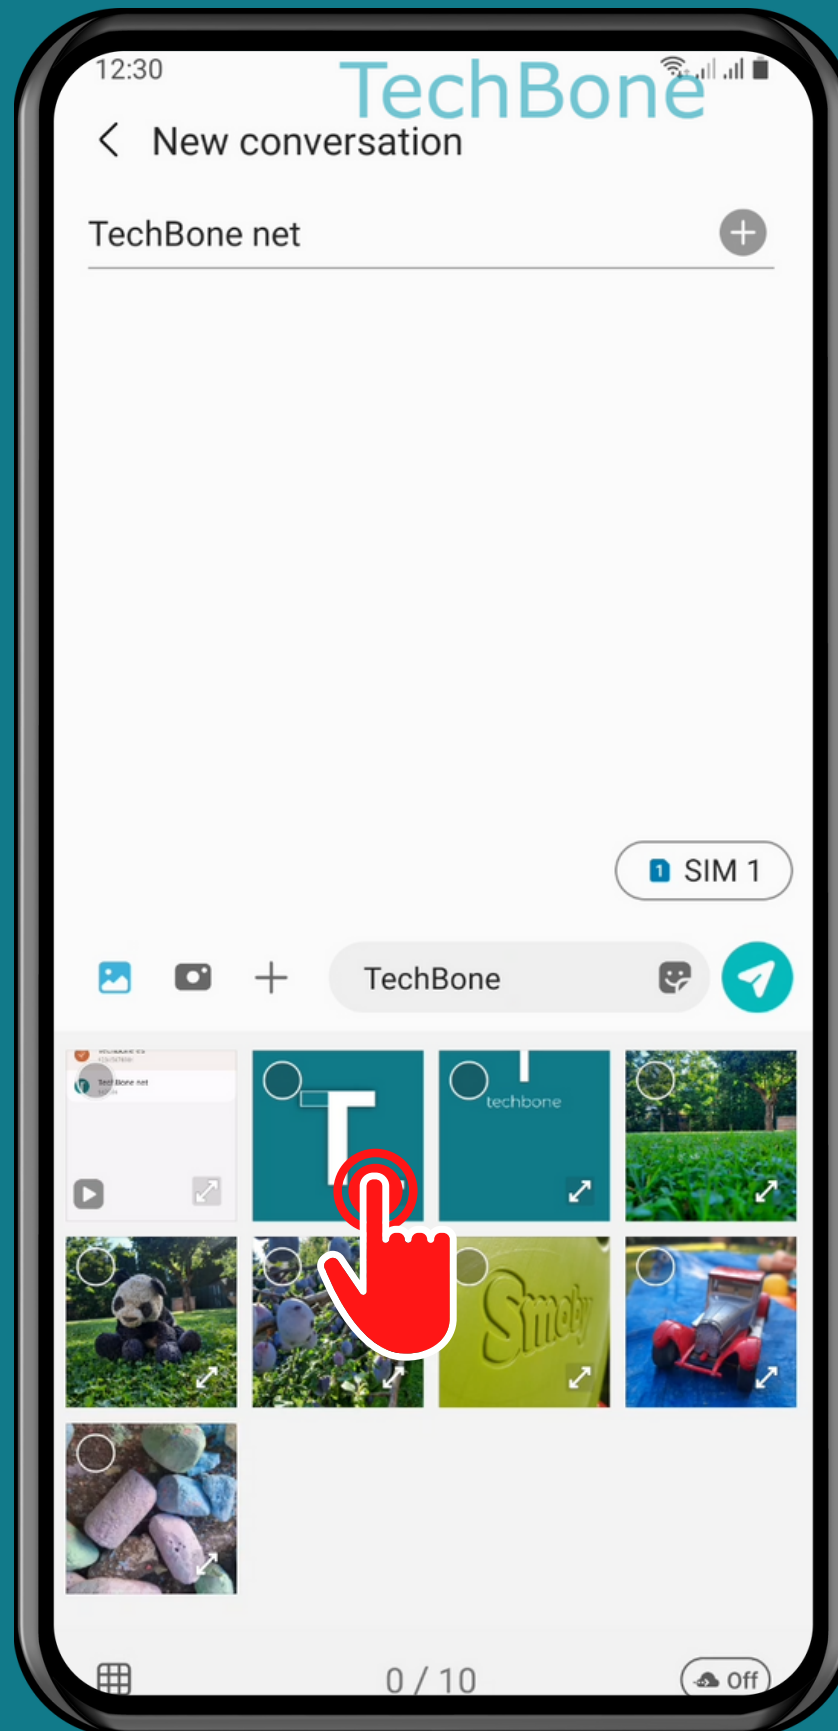

SAMSUNG

Messages - Android 11 - One UI 3

HOW TO SEND SMS/MMS MESSAGES

Tap on Messages

Tap on
Add conversation

Tap on
Add

Select a **Contact** and
tap **Done**

Enter a
Text message

Tap on
Gallery

Select a
Photo/video

Tap on
Send

Done!