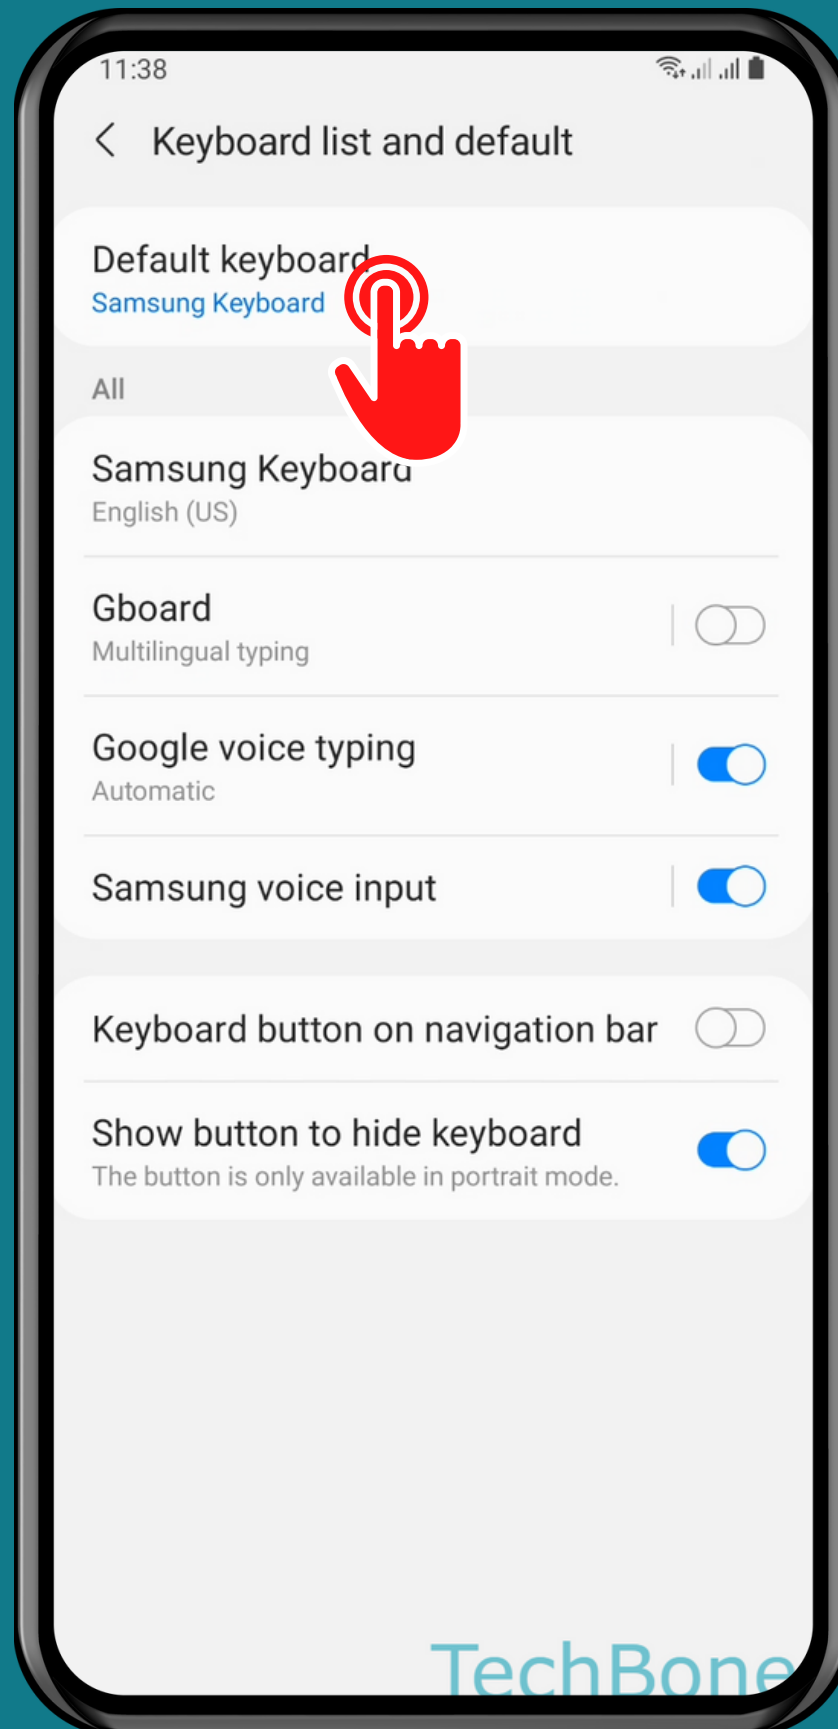

SAMSUNG

Android 11 - One UI 3

HOW TO SET DEFAULT KEYBOARD

Tap on
Settings

Tap on General management

Tap on Keyboard list and default

Tap on
Default keyboard

TechBone

Set the Default keyboard

Notice: To be able to select a downloaded keyboard, it must be added before.

Done!