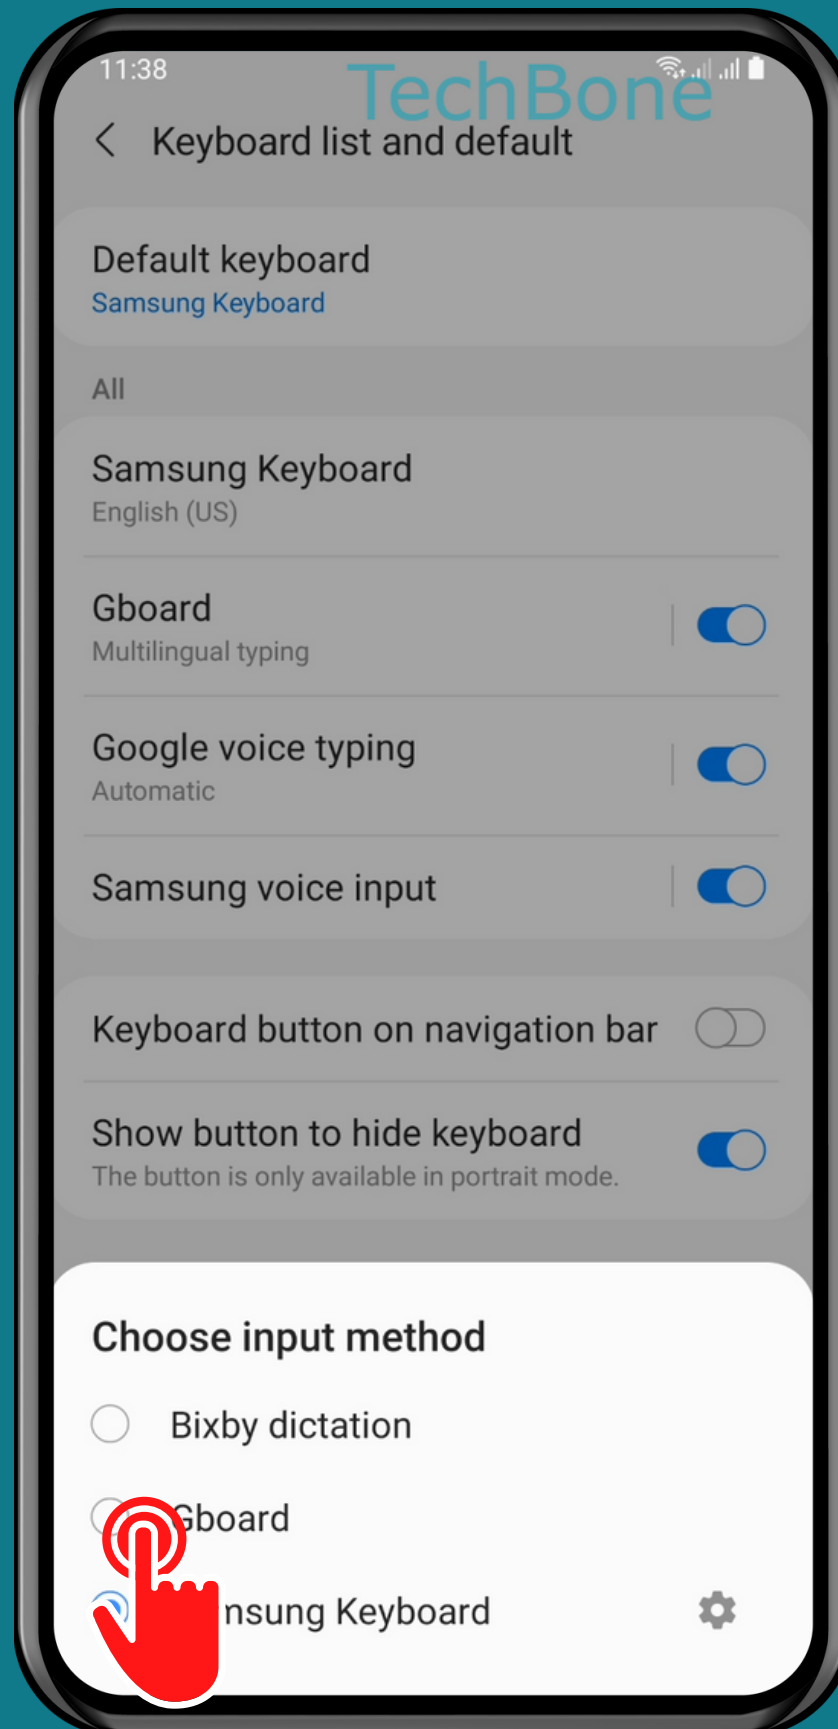

SAMSUNG

Android 11 - One UI 3

HOW TO SET DEFAULT KEYBOARD

Tap on
Settings

Tap on General management

Tap on Keyboard list and default

Tap on
Default keyboard

TechBone

Set the Default keyboard

Notice: To be able to select a downloaded keyboard, it must be added before.

Done!