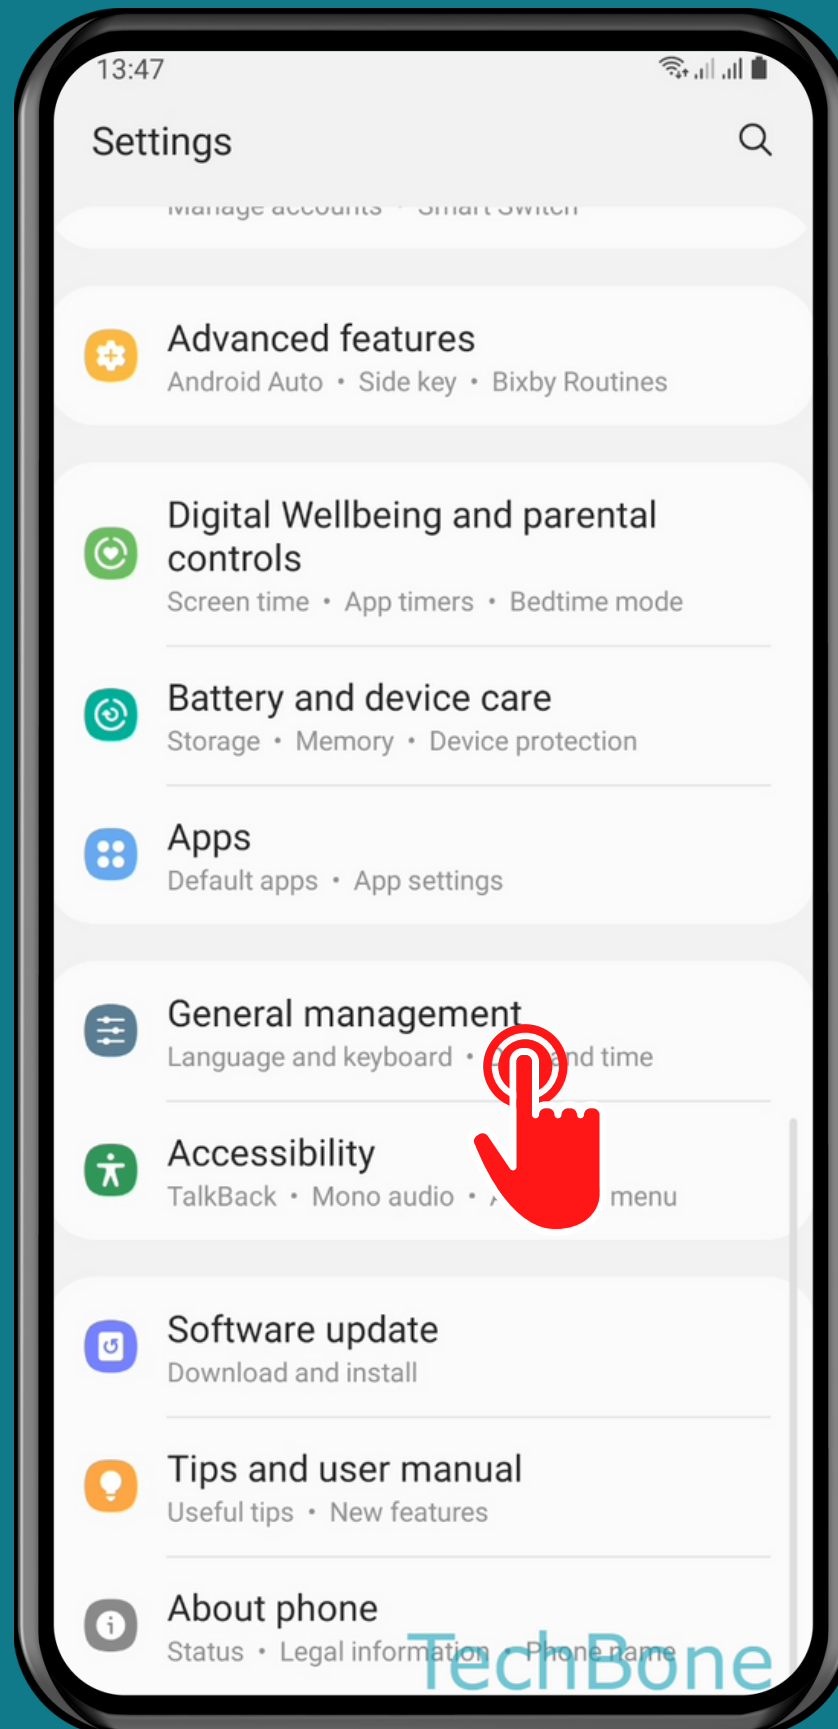

SAMSUNG

Android 11 - One UI 3

HOW TO SET DEFAULT KEYBOARD

Tap on
Settings

Tap on General management

Tap on Keyboard list and default

Tap on
Default keyboard

TechBone