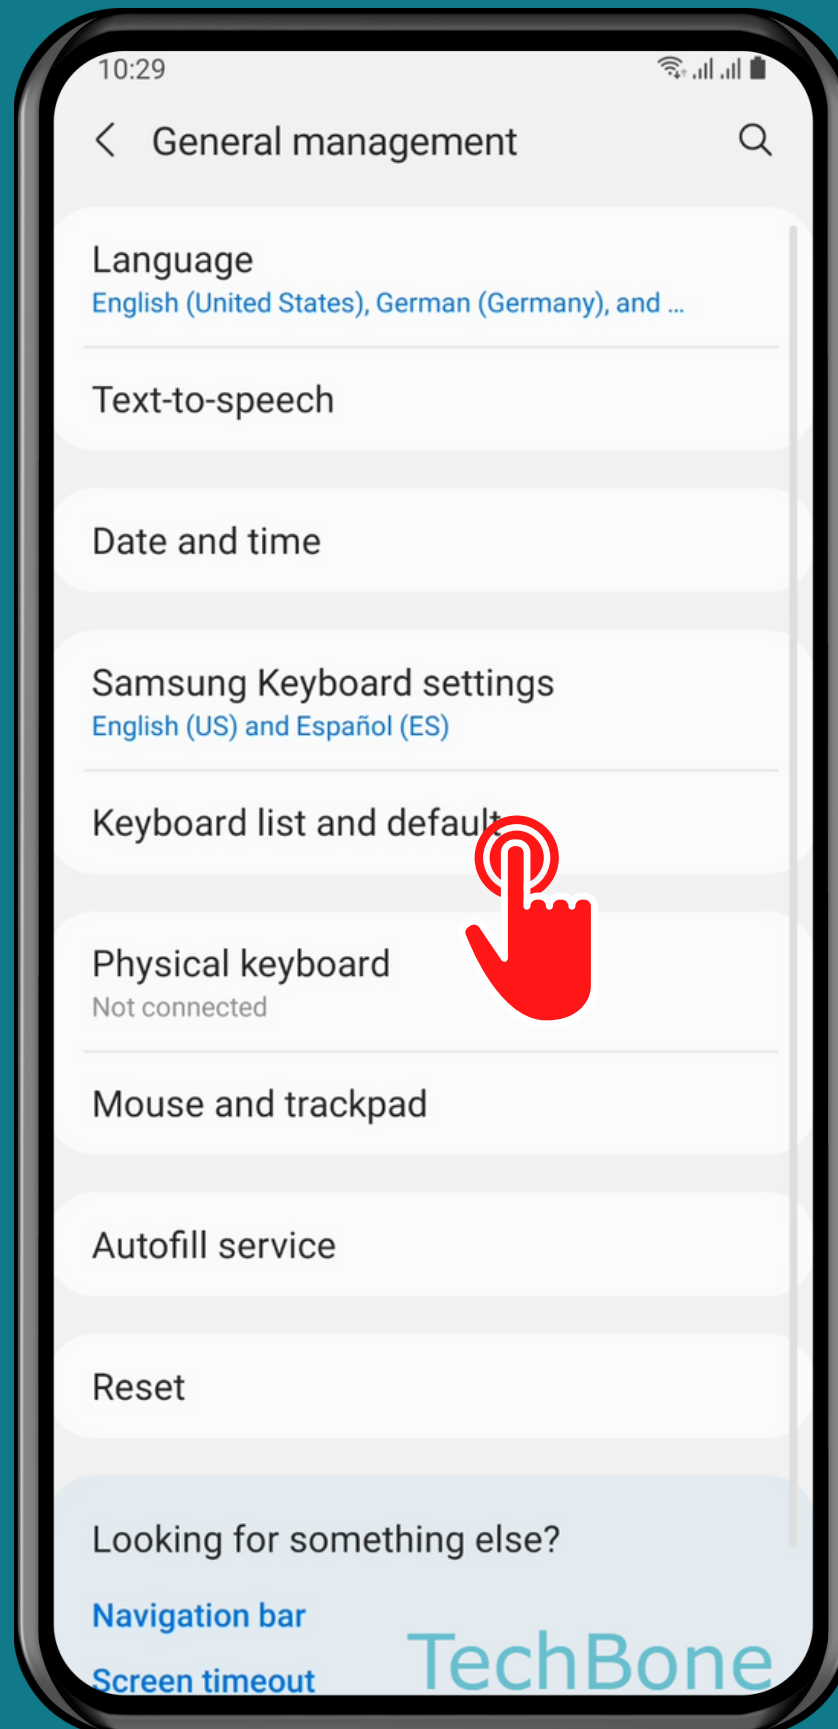

SAMSUNG

Android 11 - One UI 3

HOW TO SET DEFAULT KEYBOARD

Tap on
Settings

Tap on General management

Tap on Keyboard list and default

Tap on
Default keyboard

TechBone

Set the Default keyboard

Notice: To be able to select a downloaded keyboard, it must be added before.

Done!