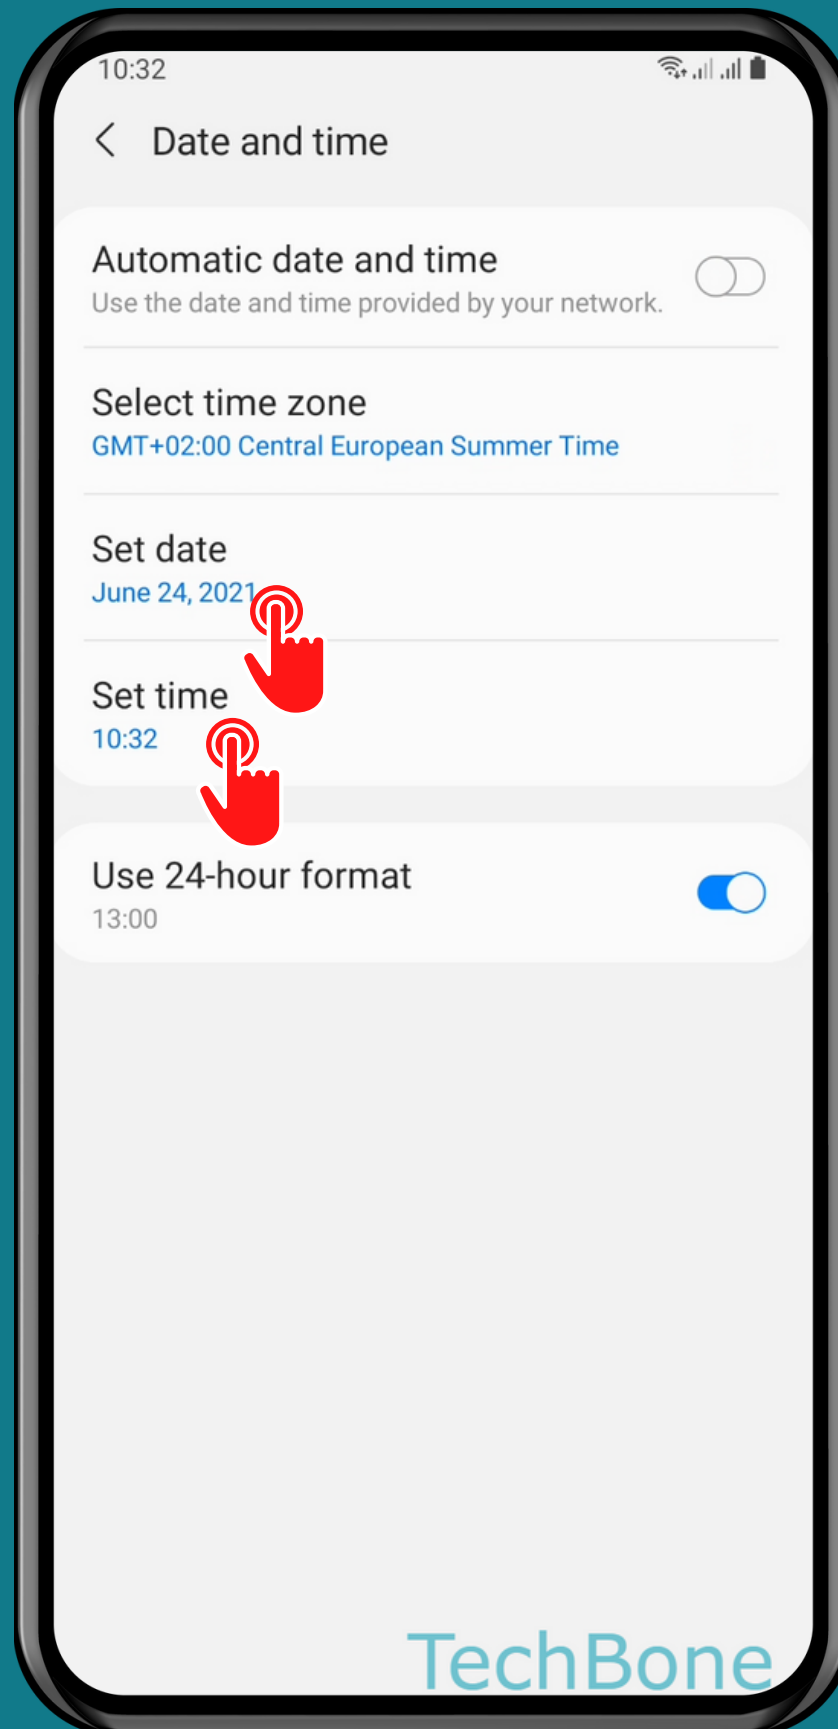

SAMSUNG

Android 11 - One UI 3

HOW TO SET DATE AND TIME MANUALLY

Tap on
Settings

Tap on General management

Tap on Date and time

Turn Off Automatic date and time

Set the Date or Time