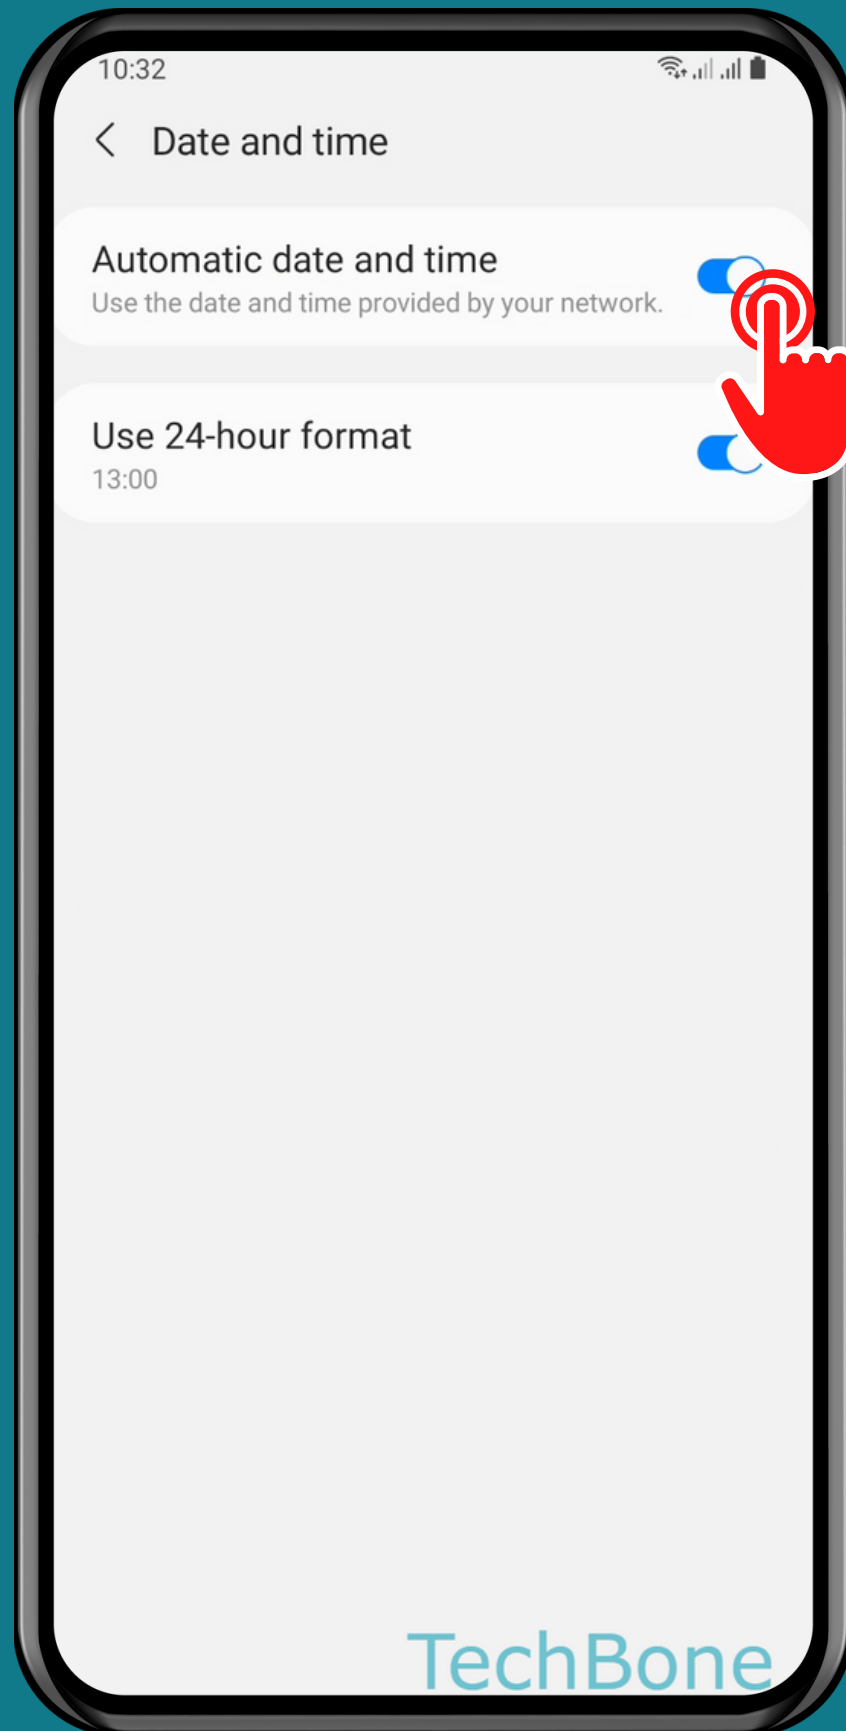

SAMSUNG

Android 11 - One UI 3

HOW TO SET DATE AND TIME MANUALLY

Tap on
Settings

Tap on General management

Tap on Date and time

Turn Off Automatic date and time

Set the Date or Time