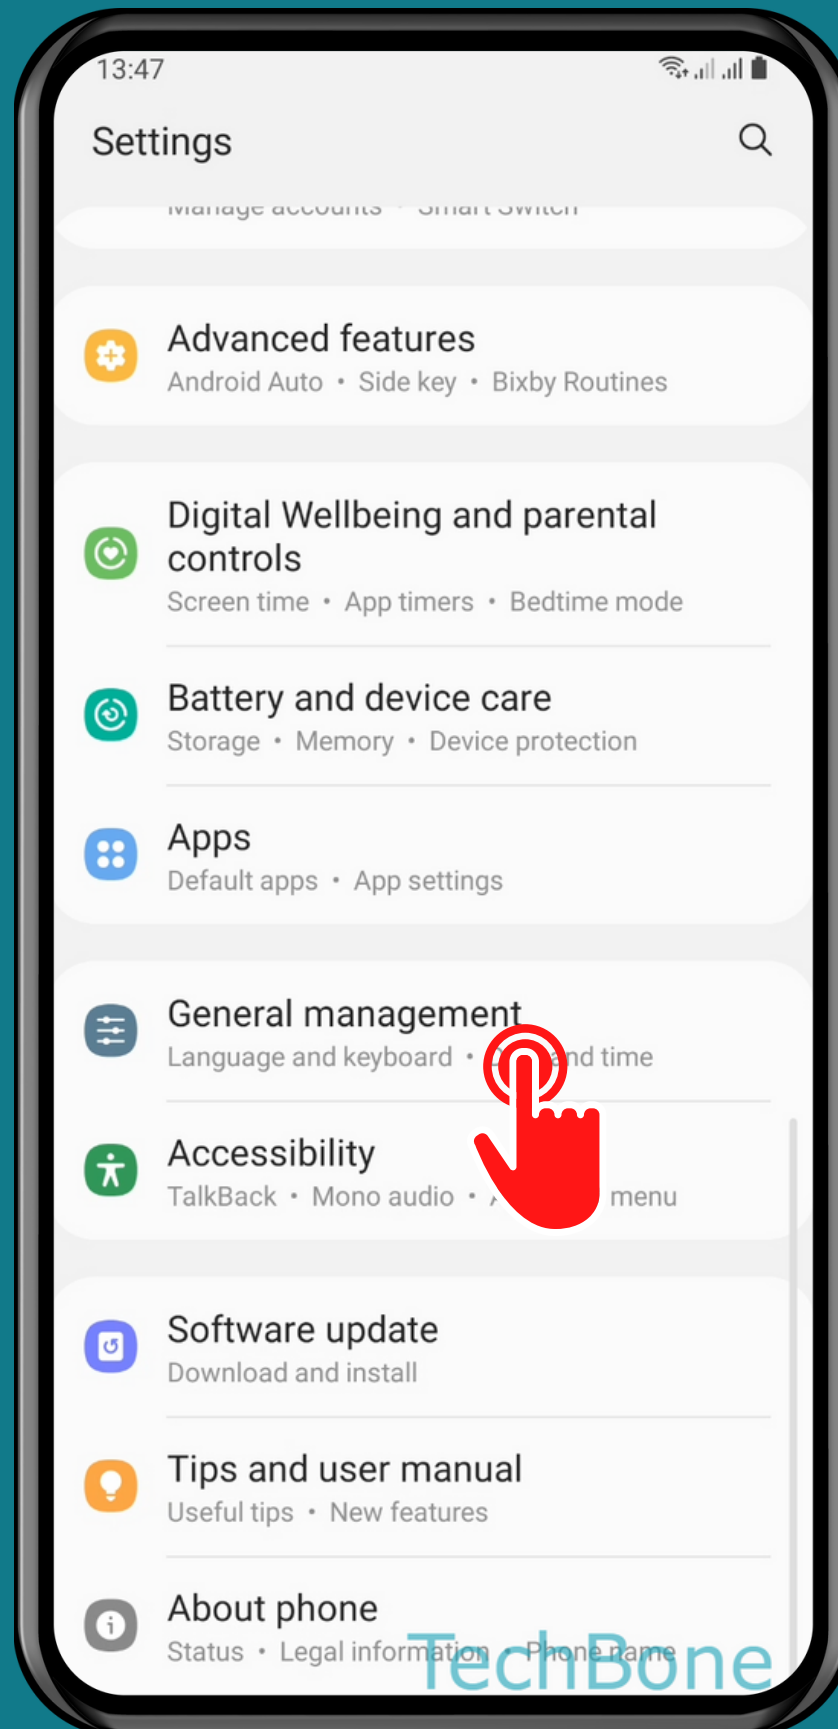

SAMSUNG

Android 11 - One UI 3

HOW TO SET DATE AND TIME MANUALLY

Tap on
Settings

Tap on General management

Tap on Date and time

Turn Off Automatic date and time

Set the Date or Time