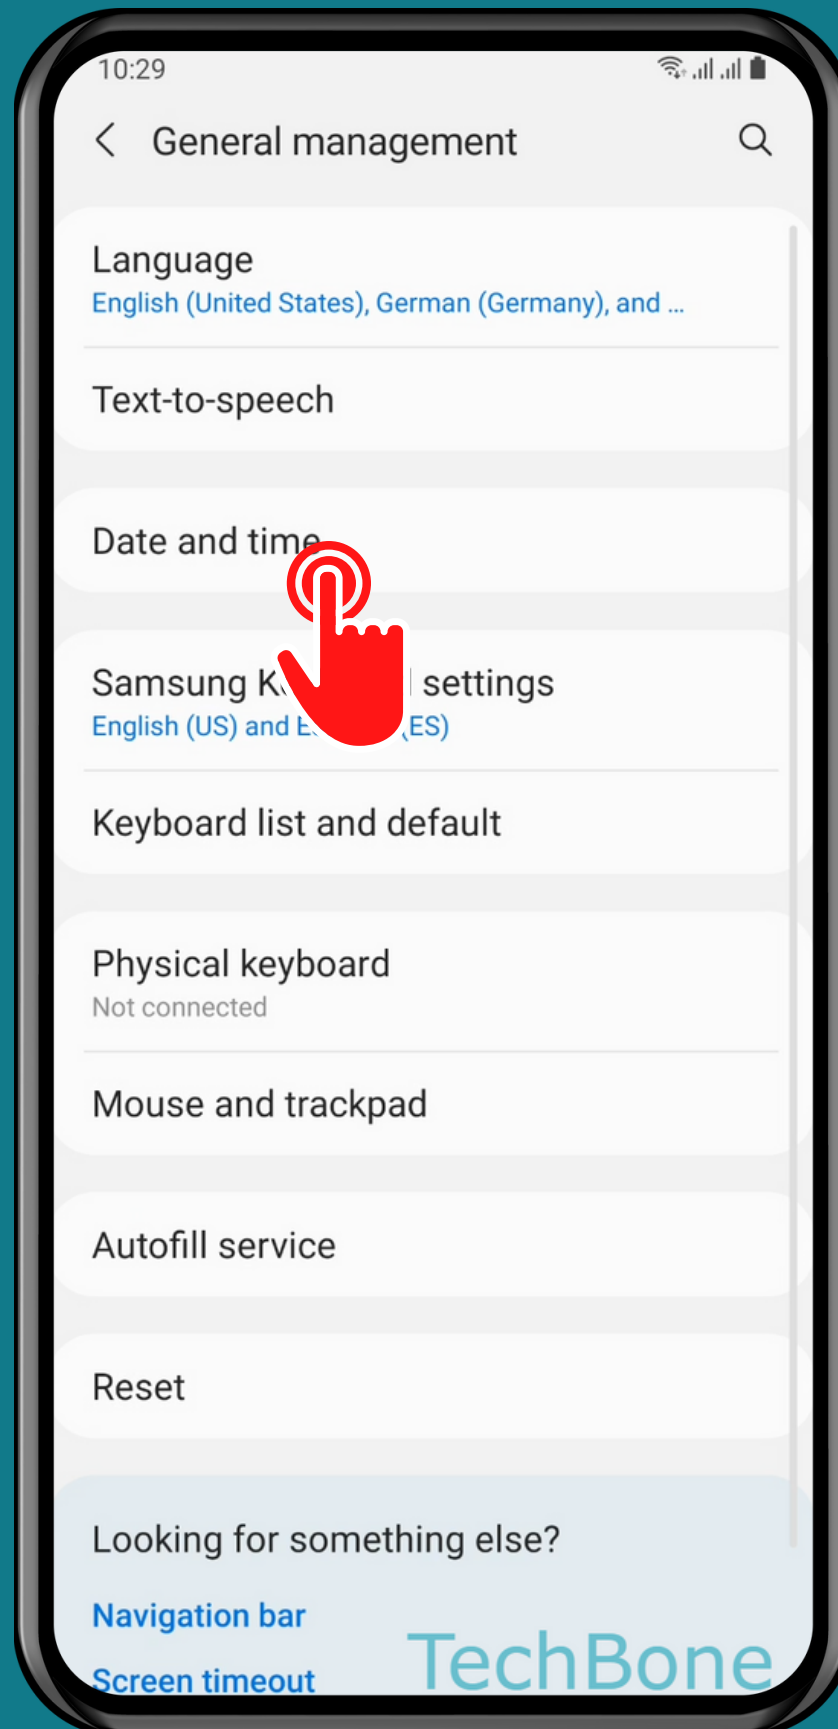

SAMSUNG

Android 11 - One UI 3

HOW TO SET DATE AND TIME MANUALLY

Tap on
Settings

Tap on General management

Tap on Date and time

Turn Off Automatic date and time

Set the Date or Time