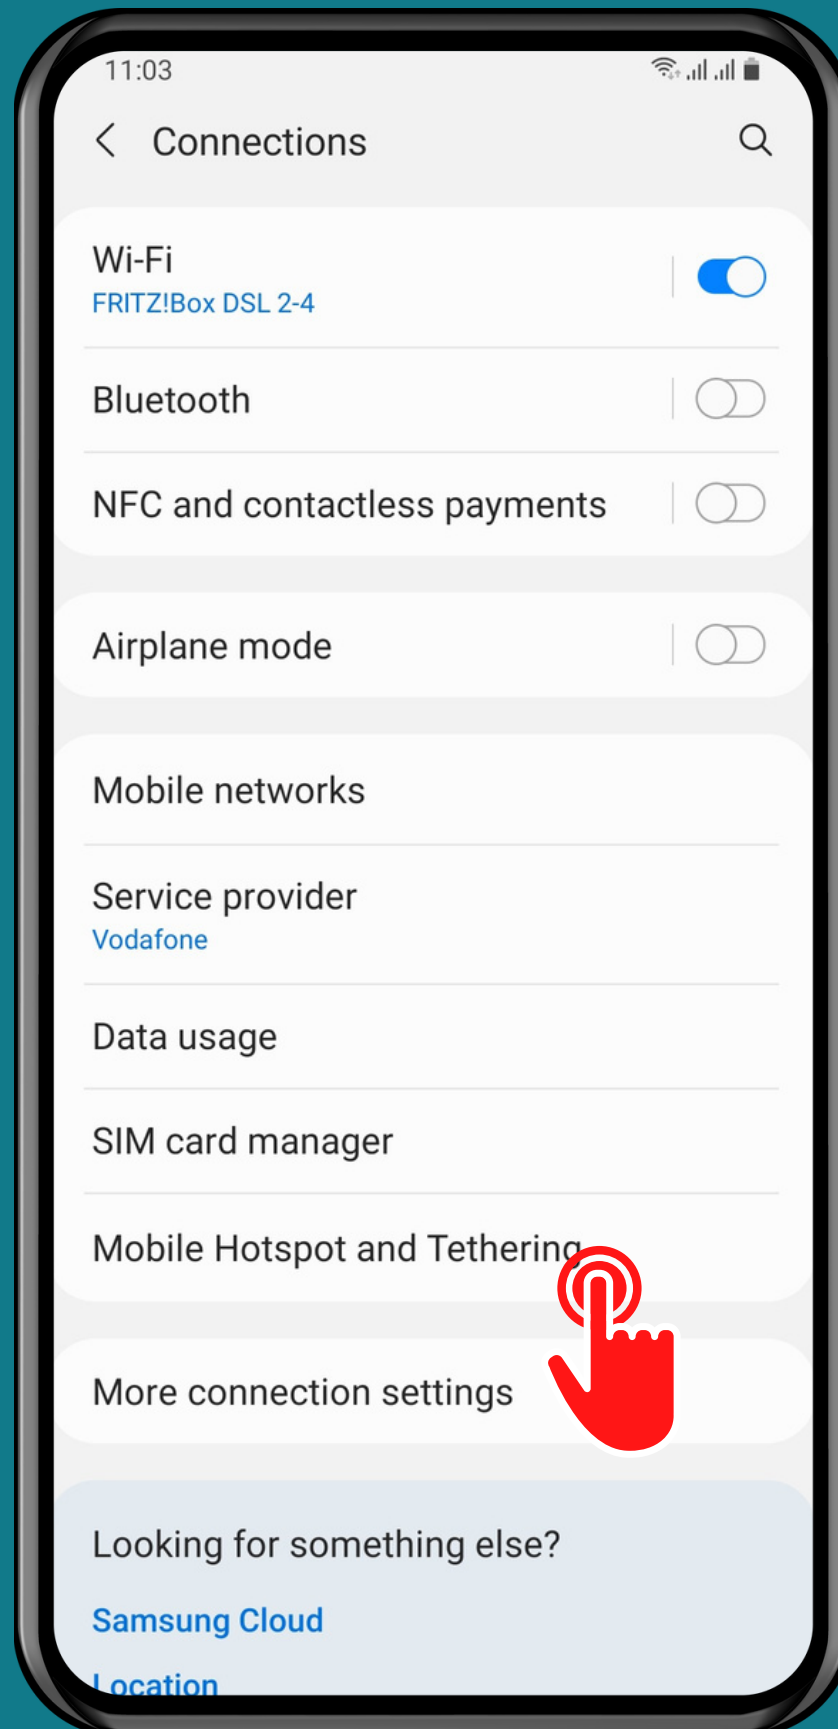

SAMSUNG

Android 11 - One UI 3

HOW TO SET UP MOBILE HOTSPOT

Tap on
Settings

Tap on Connections

Tap on Mobile Hotspot and Tethering

Tap on
Mobile Hotspot

Tap on
Configure

Set up the **Mobile**
Hotspot and tap **Save**

Done!