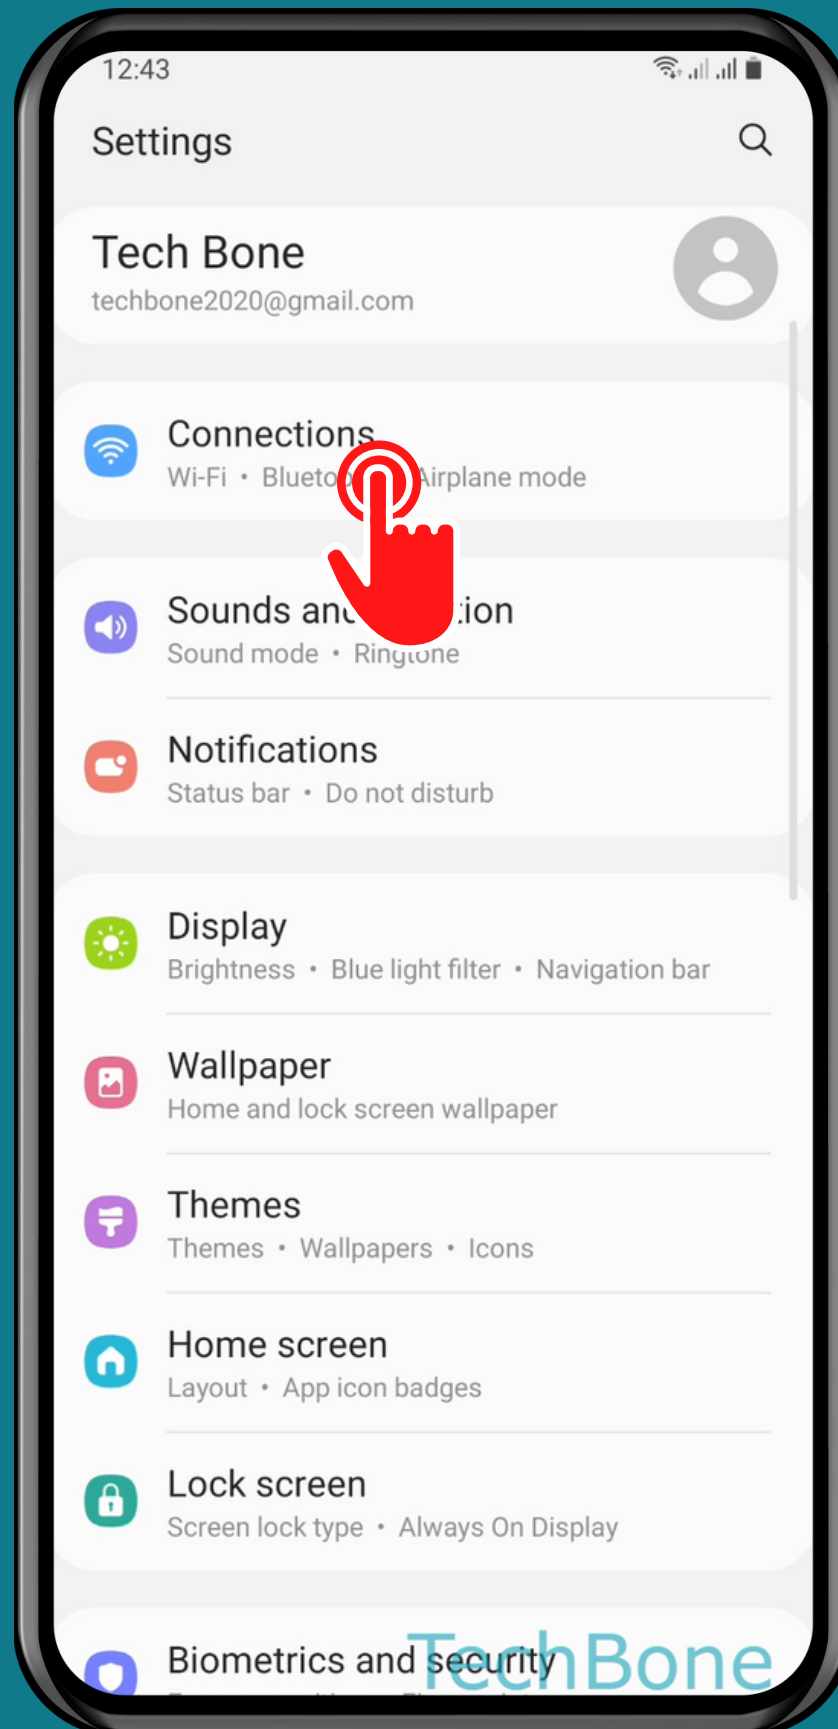

SAMSUNG

Android 11 - One UI 3

HOW TO SET UP MOBILE HOTSPOT

Tap on
Settings

Tap on Connections

Tap on Mobile Hotspot and Tethering

Tap on
Mobile Hotspot

Tap on
Configure

Set up the **Mobile**
Hotspot and tap **Save**

Done!