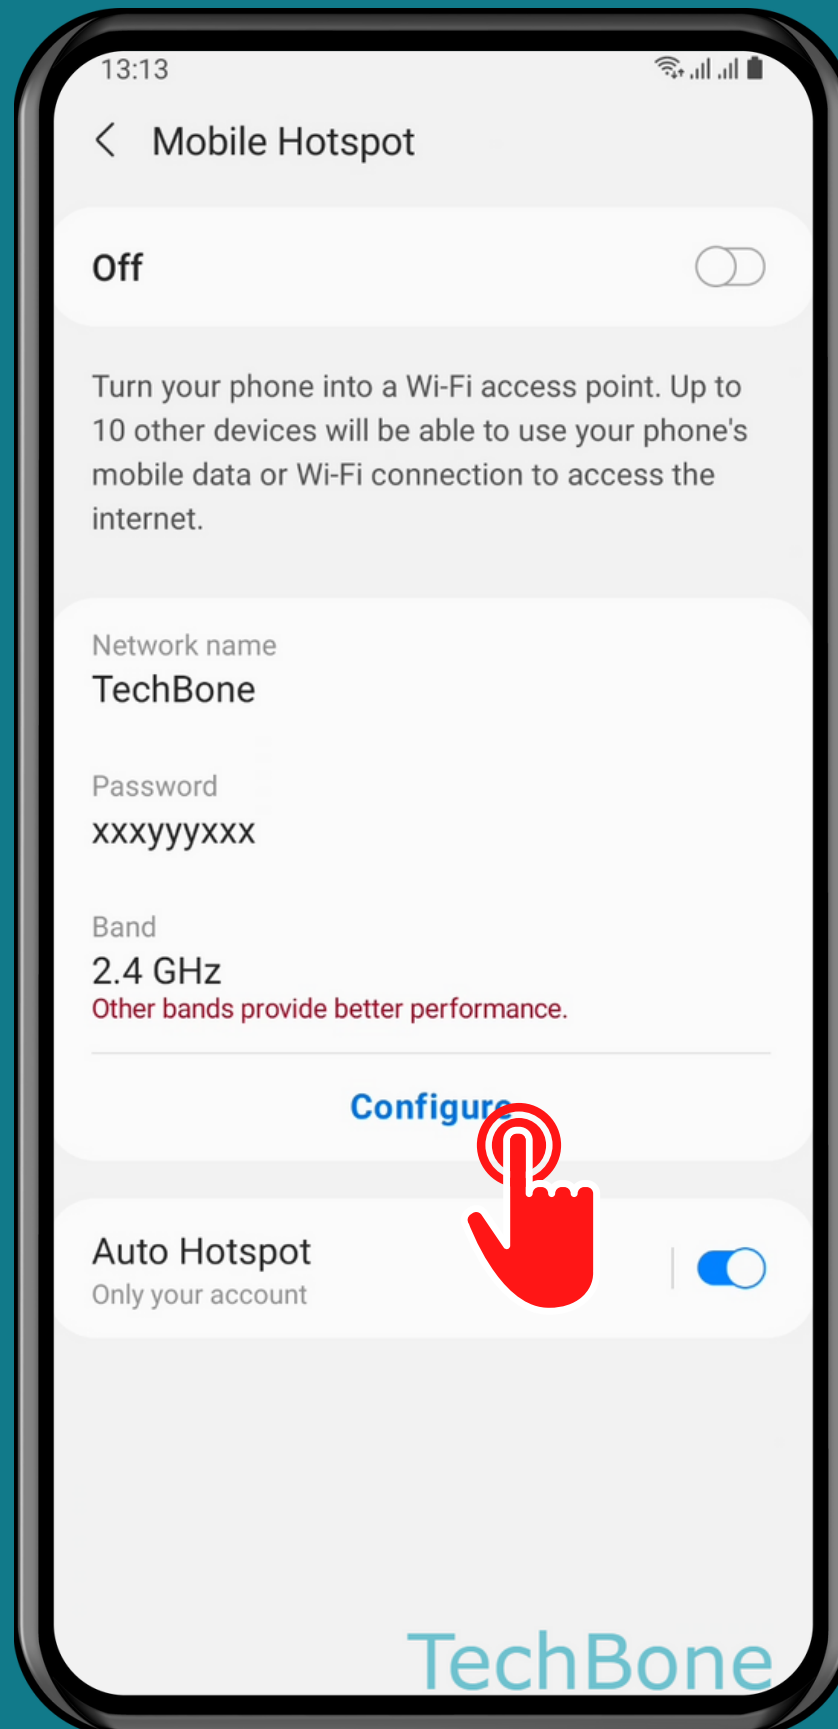

SAMSUNG

Android 11 - One UI 3

HOW TO SET UP MOBILE HOTSPOT

Tap on
Settings

Tap on Connections

Tap on Mobile Hotspot and Tethering

Tap on
Mobile Hotspot

Tap on
Configure

Set up the **Mobile**
Hotspot and tap **Save**

Done!