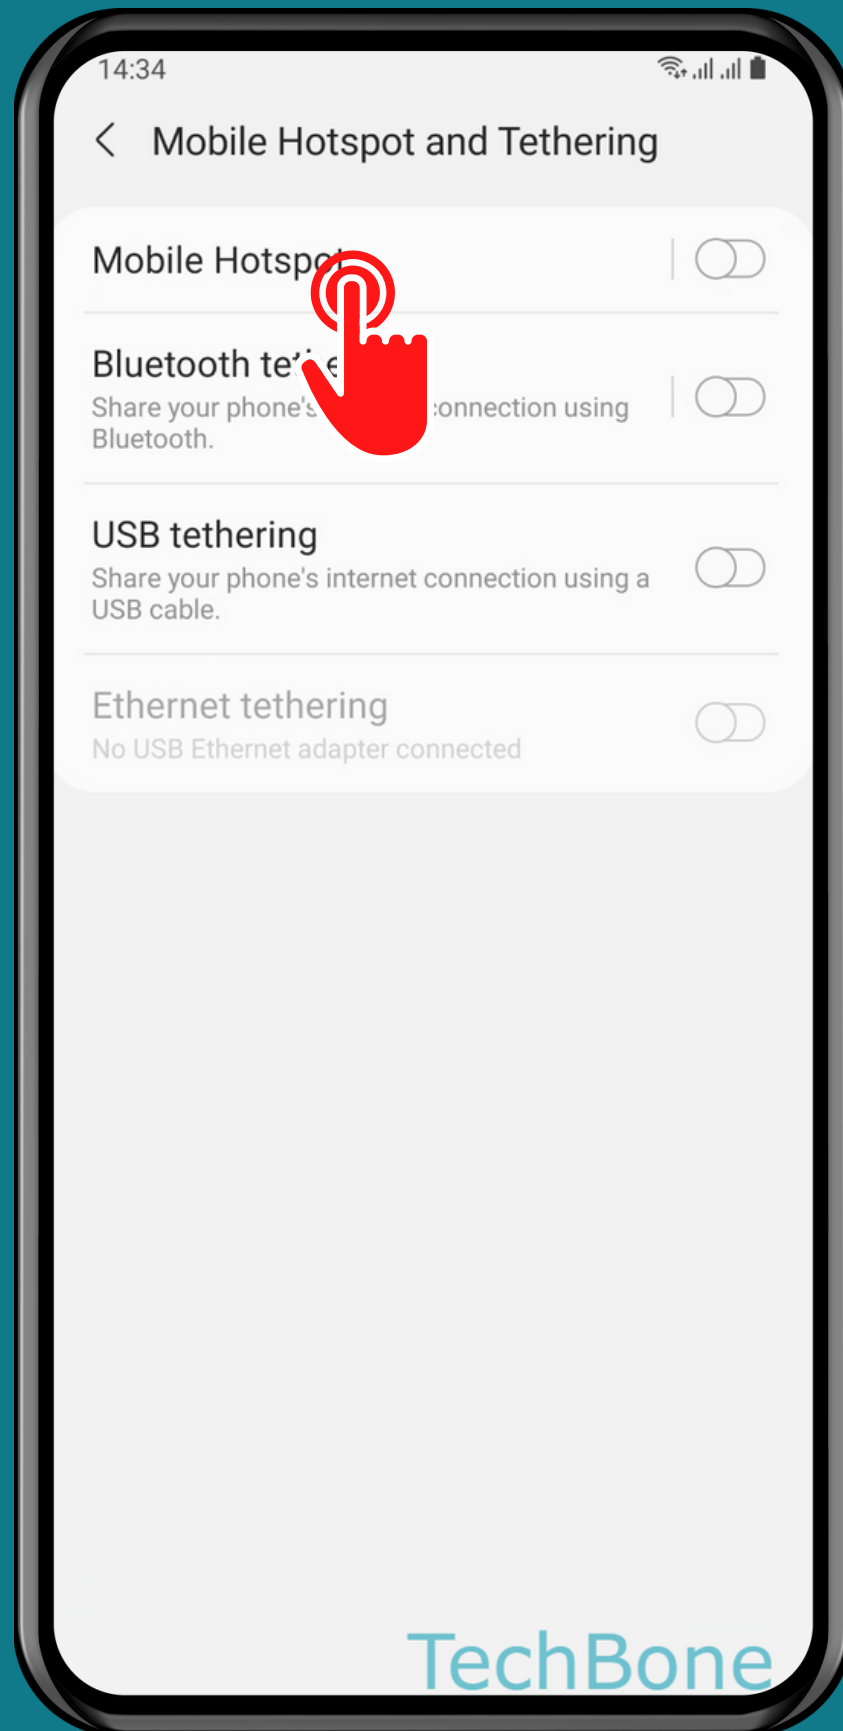

SAMSUNG

Android 11 - One UI 3

HOW TO SET UP MOBILE HOTSPOT

Tap on
Settings

Tap on Connections

Tap on Mobile Hotspot and Tethering

Tap on
Mobile Hotspot

Tap on
Configure

Set up the **Mobile**
Hotspot and tap **Save**

Done!