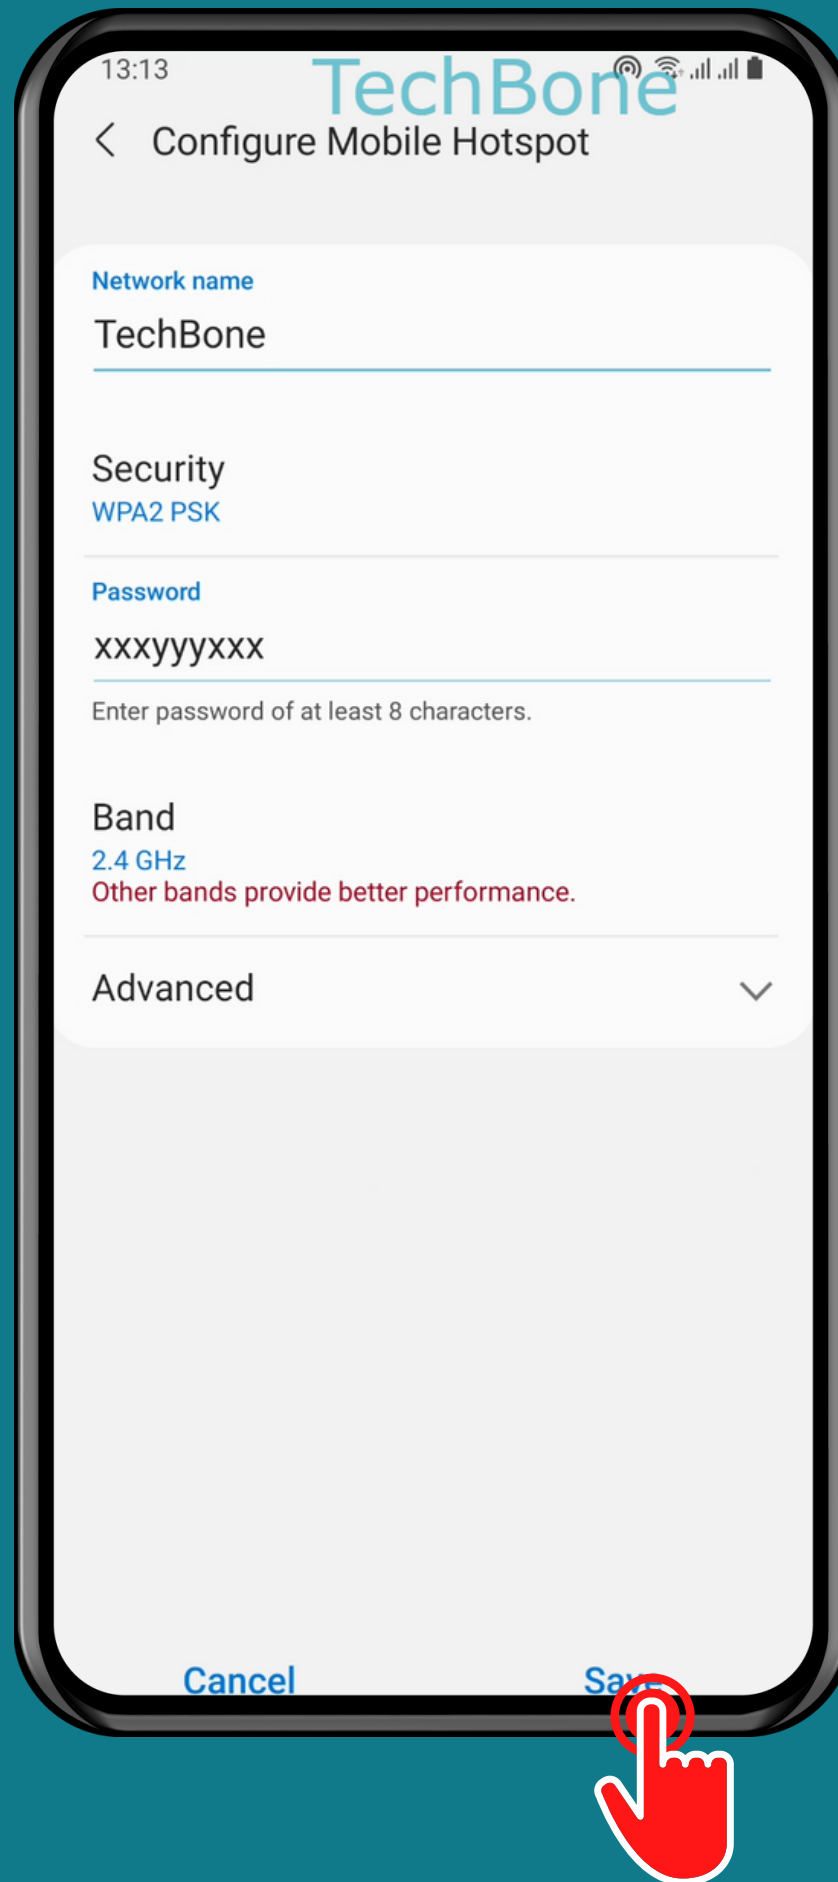

SAMSUNG

Android 11 - One UI 3

HOW TO SET UP MOBILE HOTSPOT

Tap on
Settings

Tap on Connections

Tap on Mobile Hotspot and Tethering

Tap on
Mobile Hotspot

Tap on
Configure

Set up the **Mobile**
Hotspot and tap **Save**

Done!