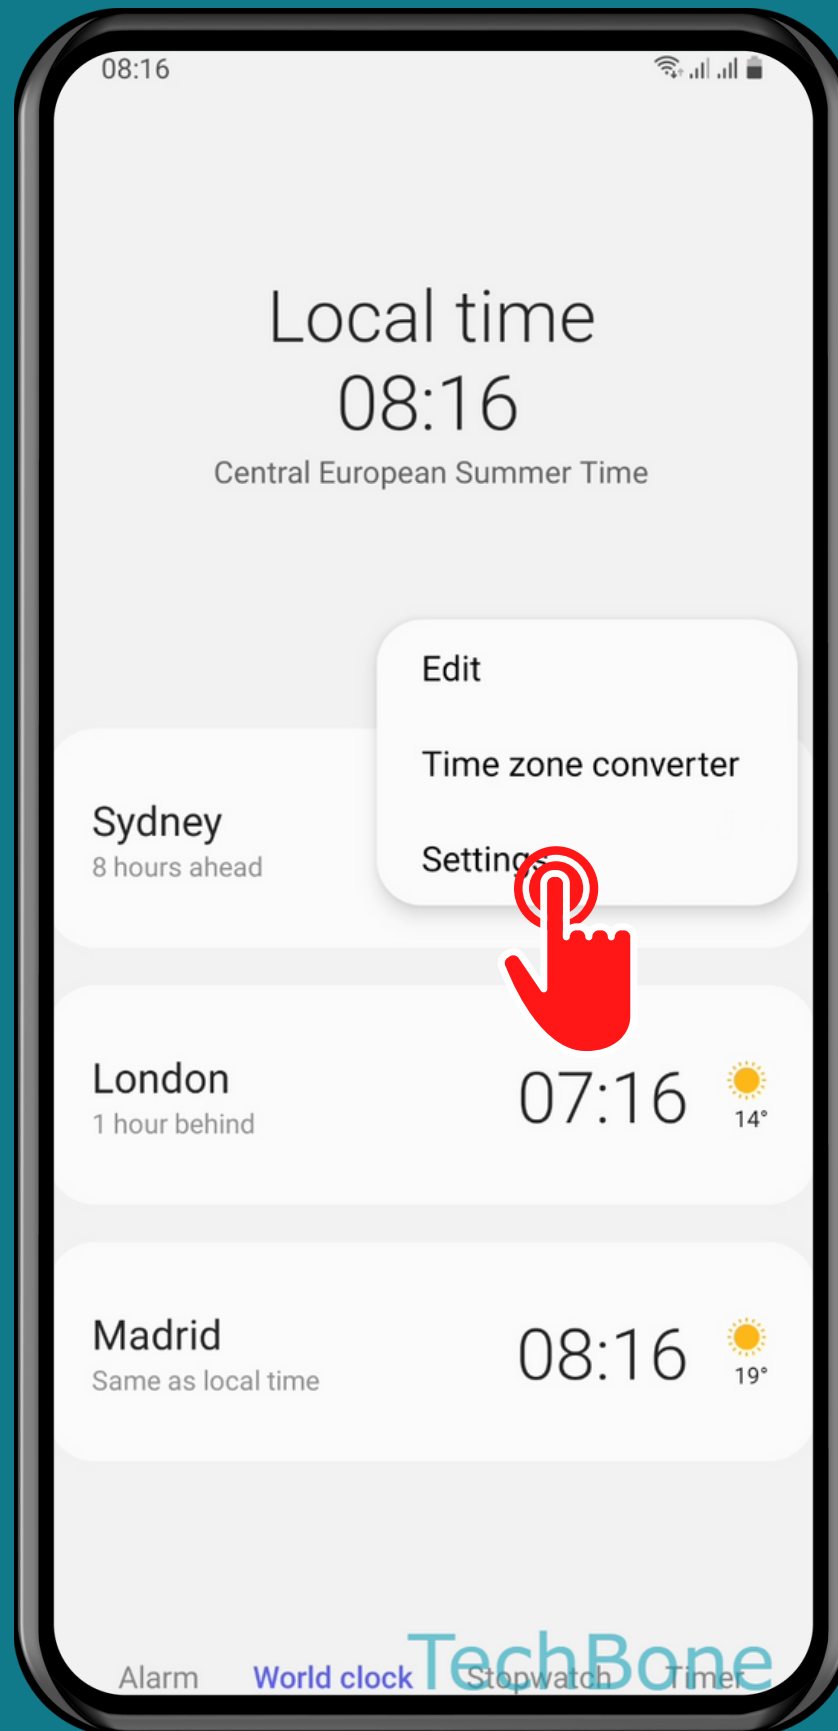

Tap on
Settings