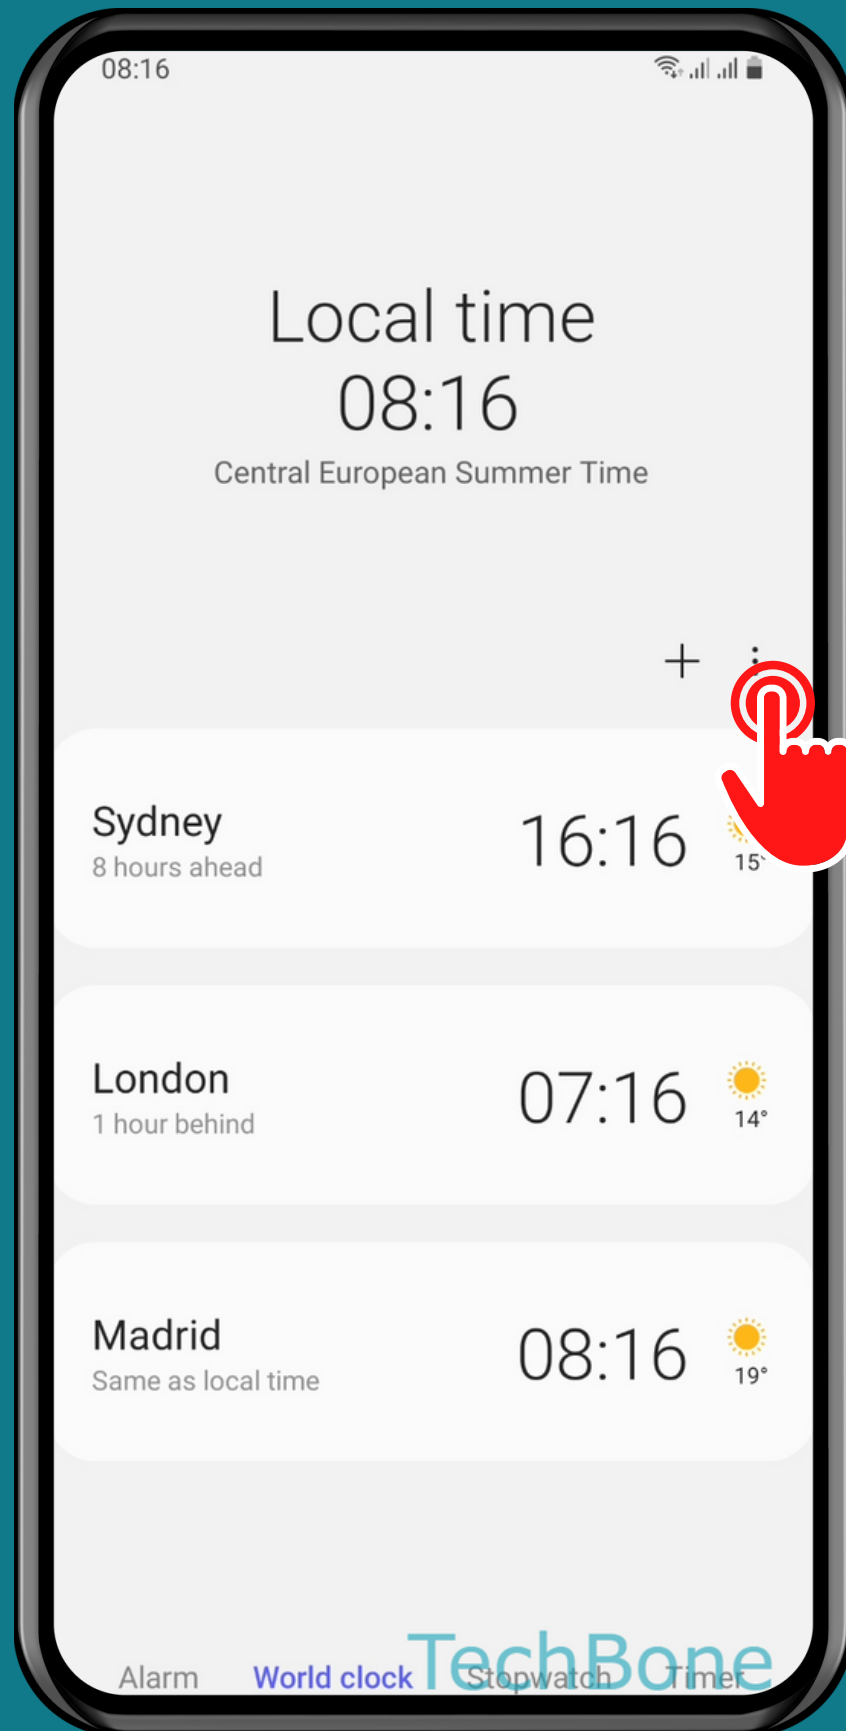

SAMSUNG

Clock - Android 11 - One UI 3

# HOW TO SHOW/HIDE WEATHER IN WORLD CLOCK

Tap on  
Clock