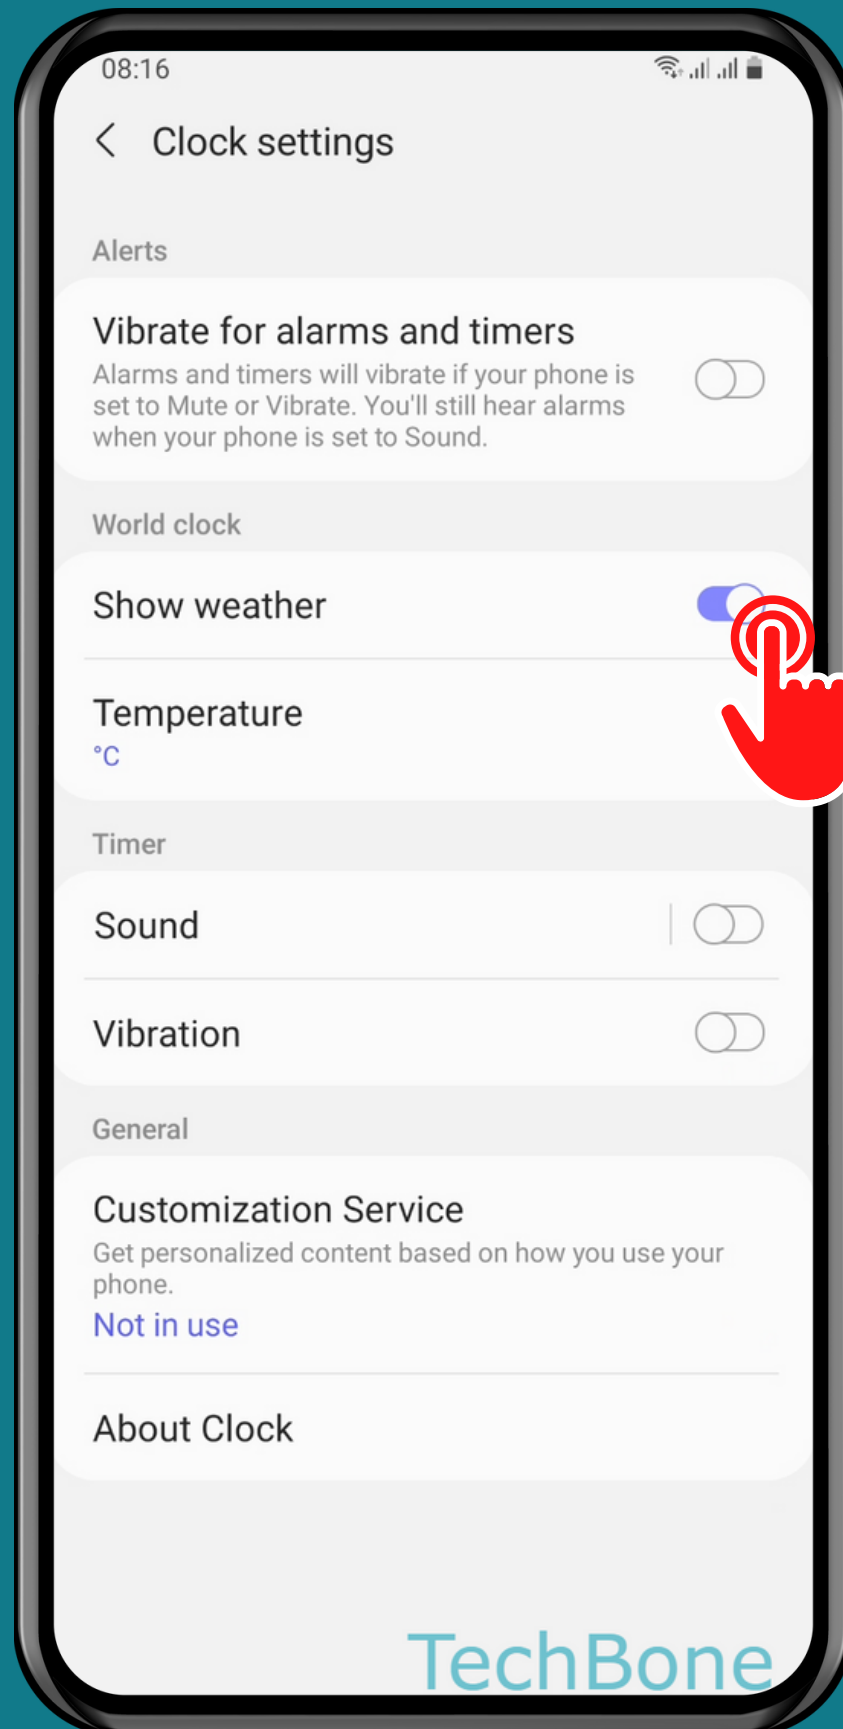

# HOW TO SHOW/HIDE WEATHER IN WORLD CLOCK

Tap on  
Clock

# Open the Menu

Tap on  
Settings

# Turn On/Off Show weather

Done!