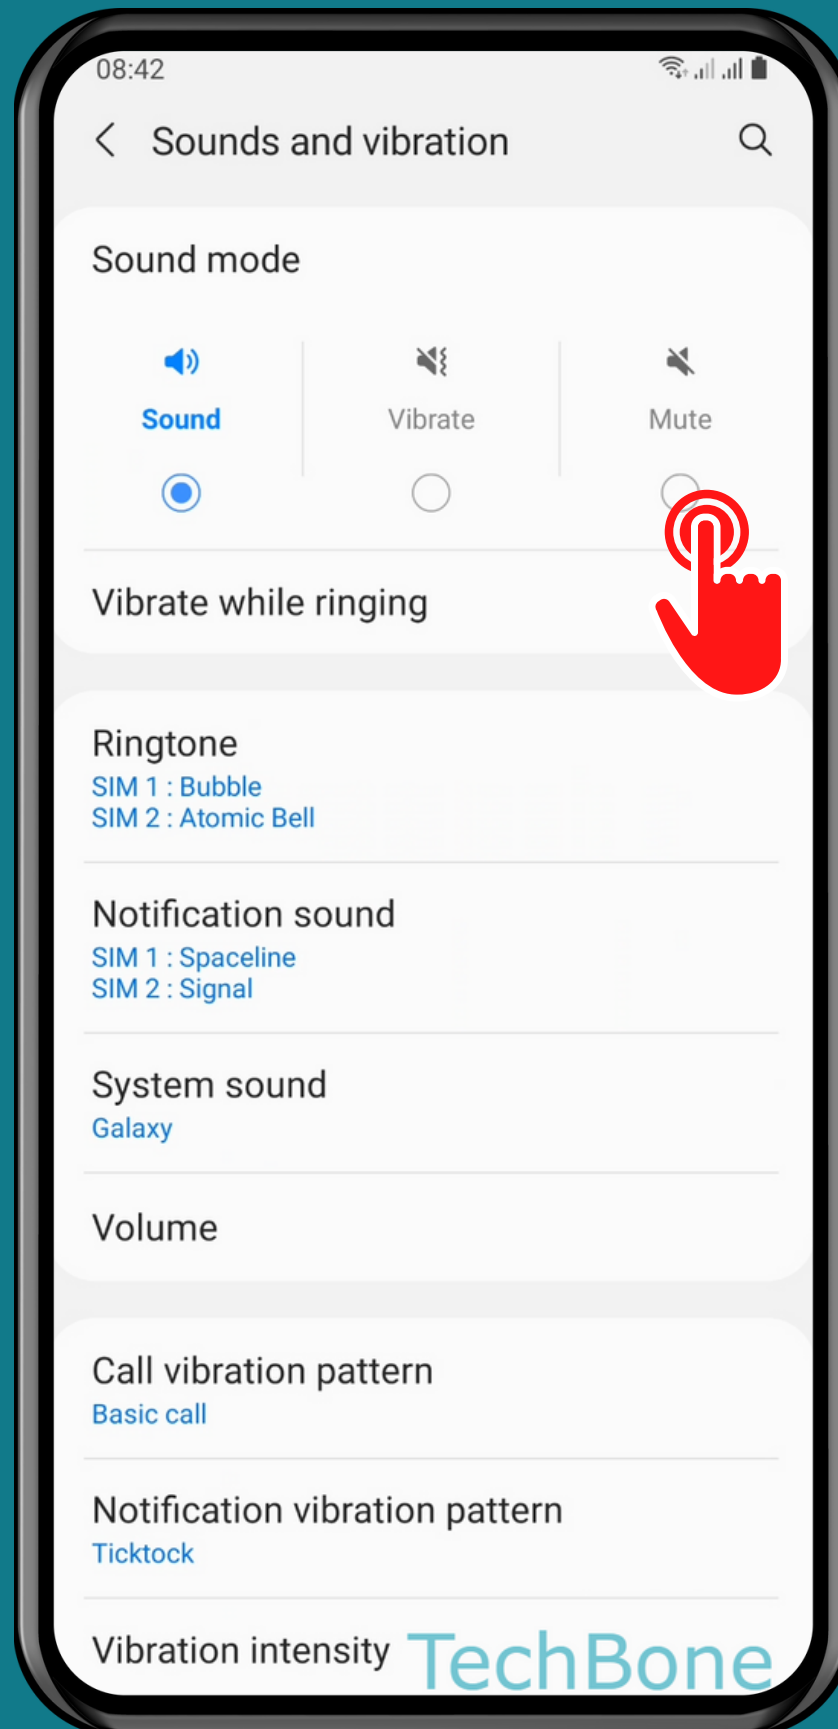

SAMSUNG

Android 11 - One UI 3

HOW TO TURN ON/OFF SILENT MODE

Tap on
Settings

Tap on Sounds and vibration

Choose Sound, Vibrate or Mute

Done!