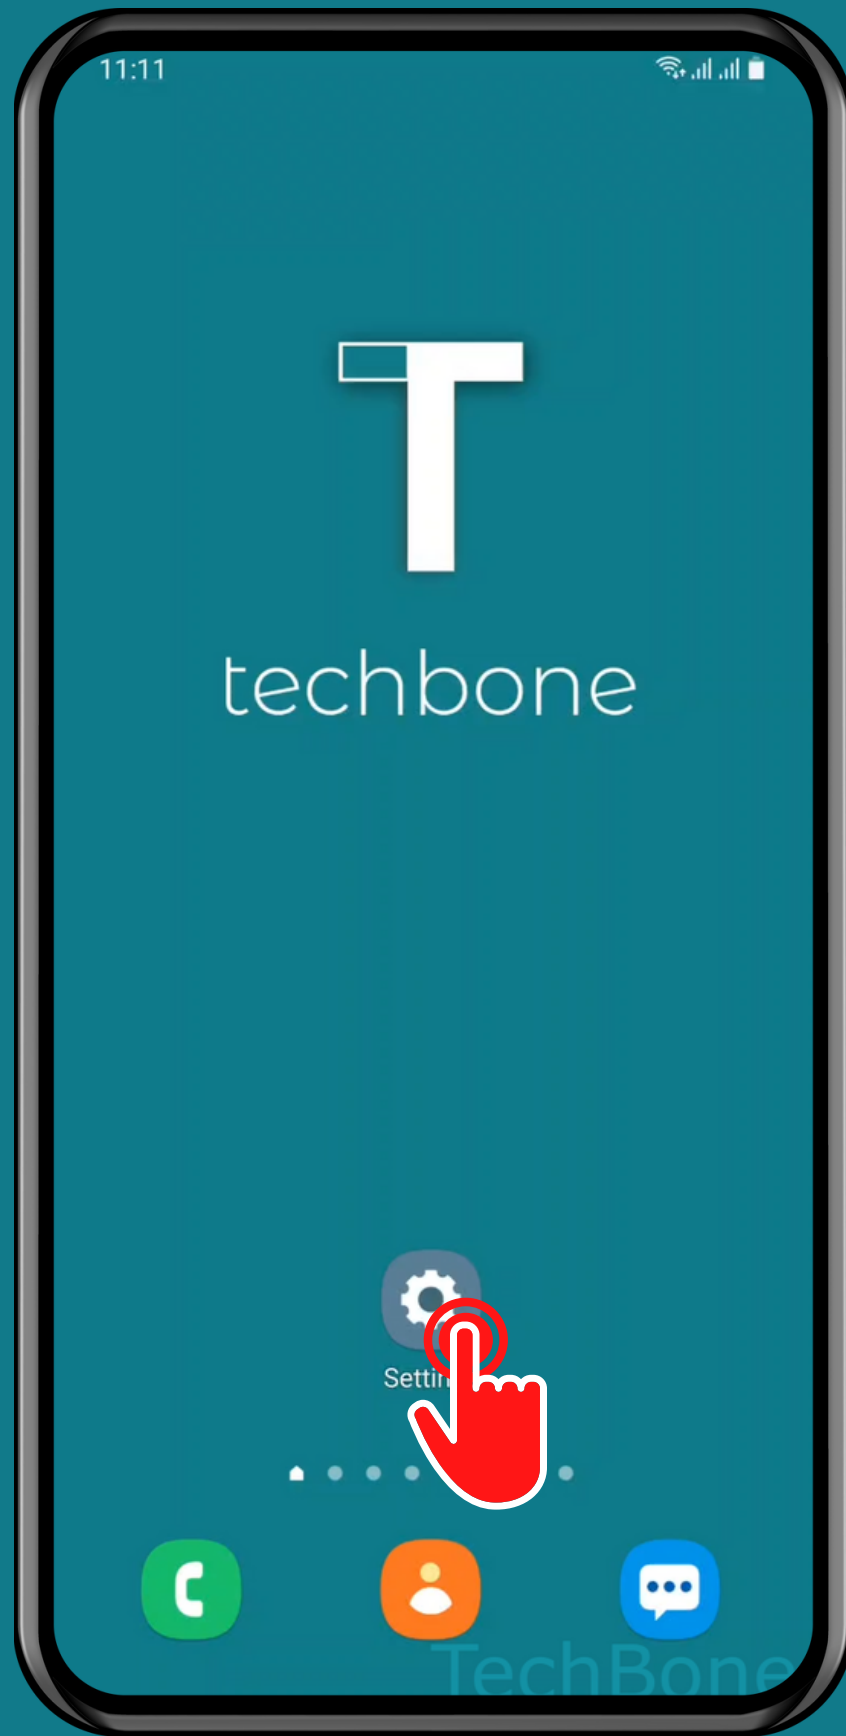

SAMSUNG

Android 11 - One UI 3

HOW TO TURN ON/OFF SILENT MODE

Tap on
Settings

Tap on Sounds and vibration

Choose Sound, Vibrate or Mute

Done!