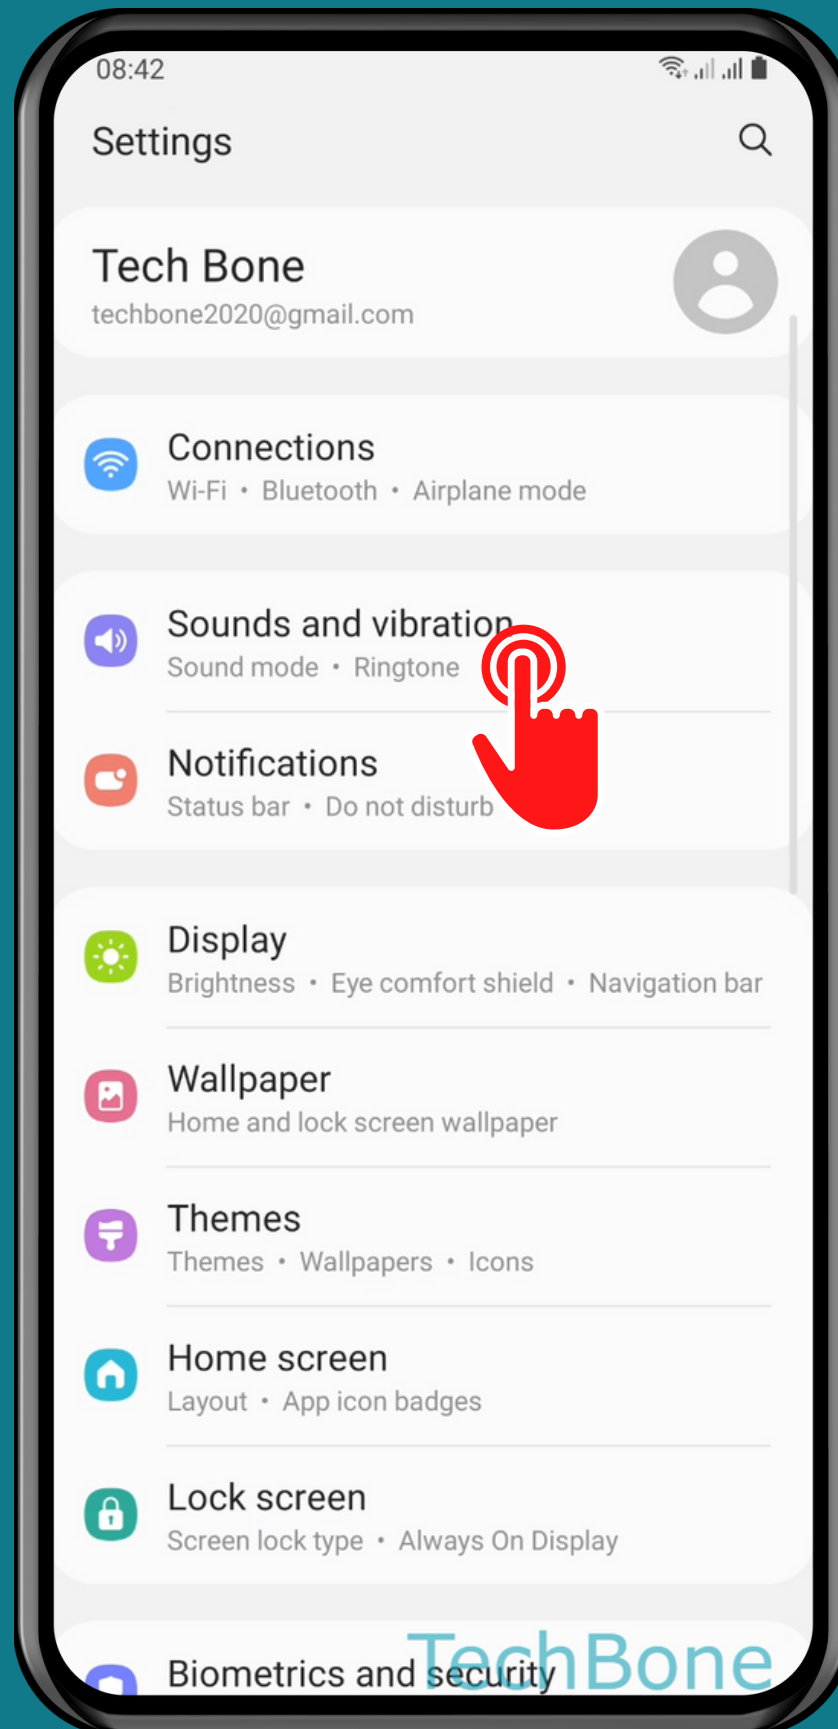

SAMSUNG

Android 11 - One UI 3

HOW TO TURN ON/OFF SILENT MODE

Tap on
Settings

Tap on Sounds and vibration

Choose Sound, Vibrate or Mute

Done!