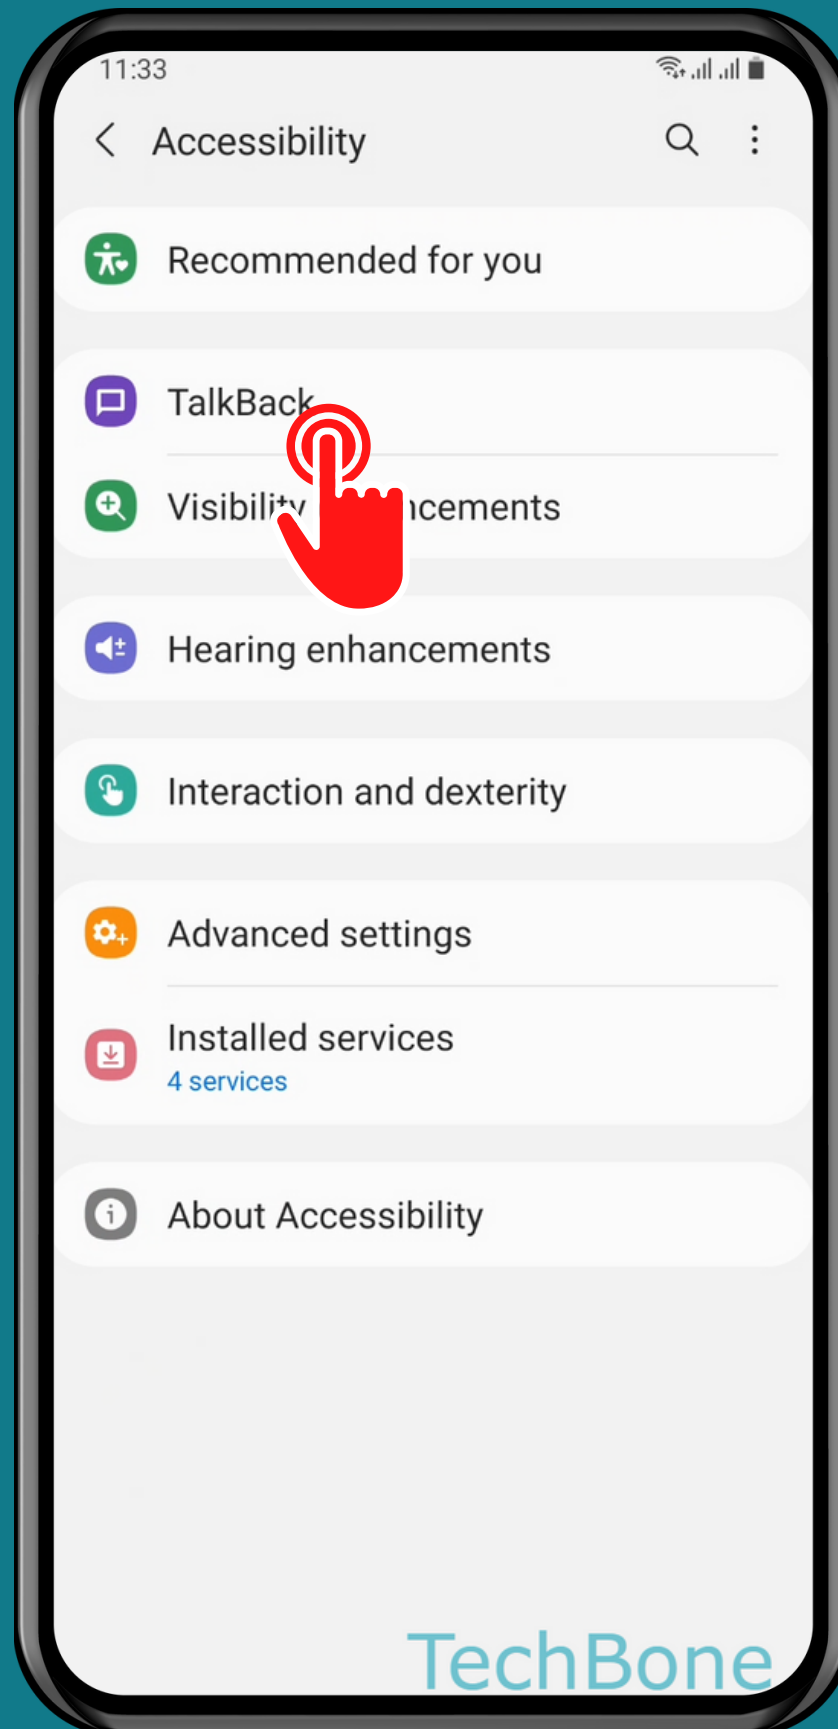

SAMSUNG

Android 11 - One UI 3

HOW TO TURN ON/OFF "SPEAK PASSWORDS" (TALKBACK)

Tap on
Settings

Tap on Accessibility

Tap on TalkBack

Tap on Settings

Turn On/Off Speak passwords