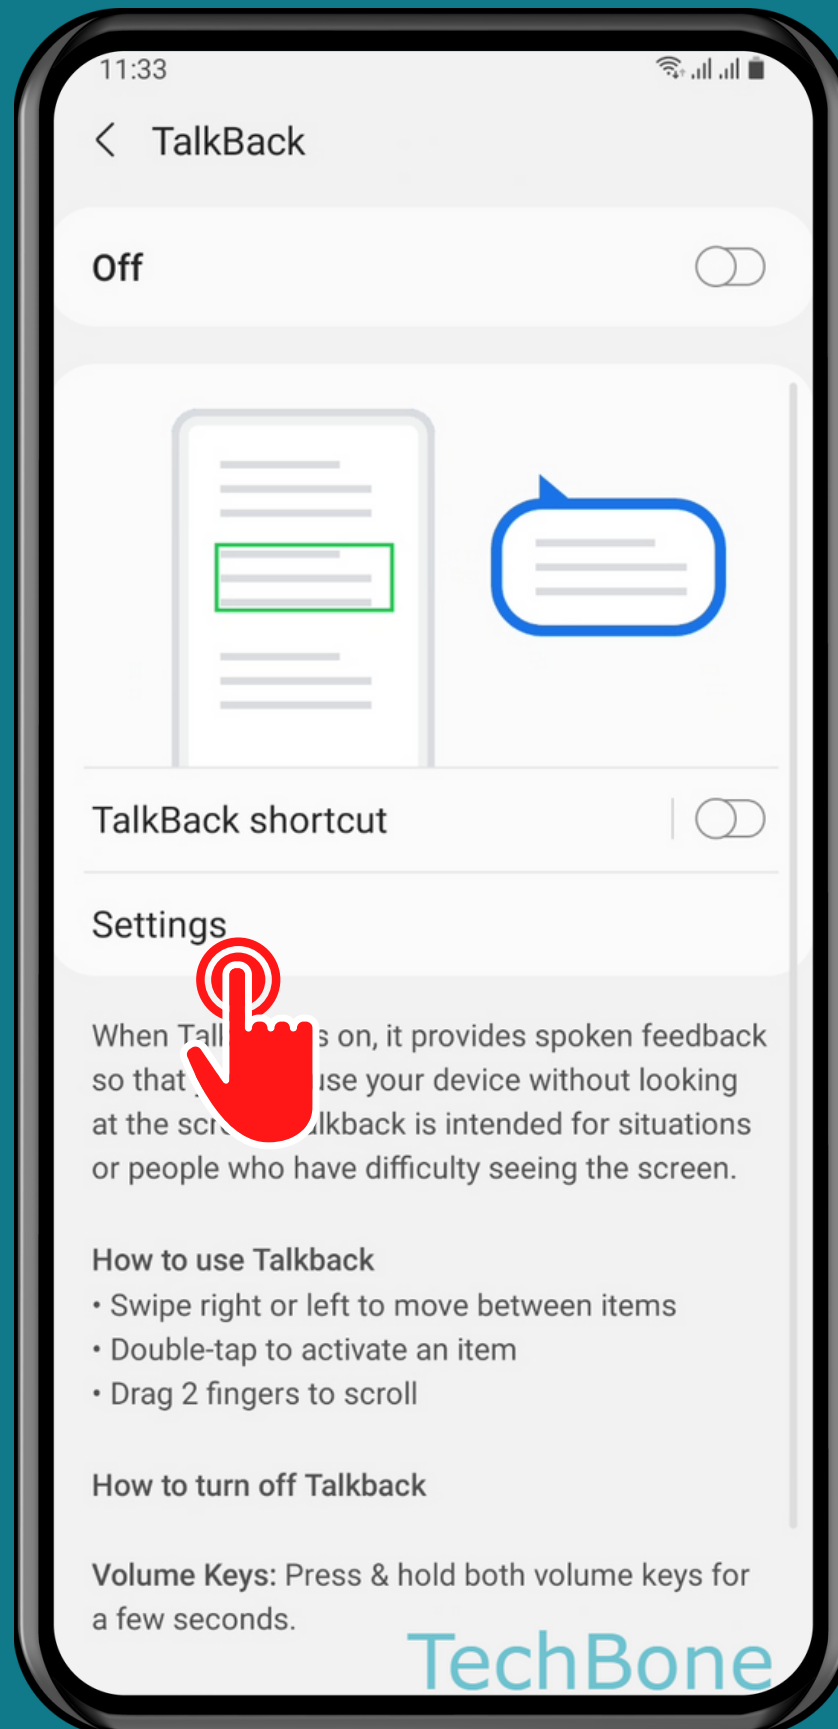

SAMSUNG

Android 11 - One UI 3

HOW TO TURN ON/OFF "SPEAK PASSWORDS" (TALKBACK)

Tap on
Settings

Tap on Accessibility

Tap on TalkBack

Tap on Settings

Turn On/Off Speak passwords