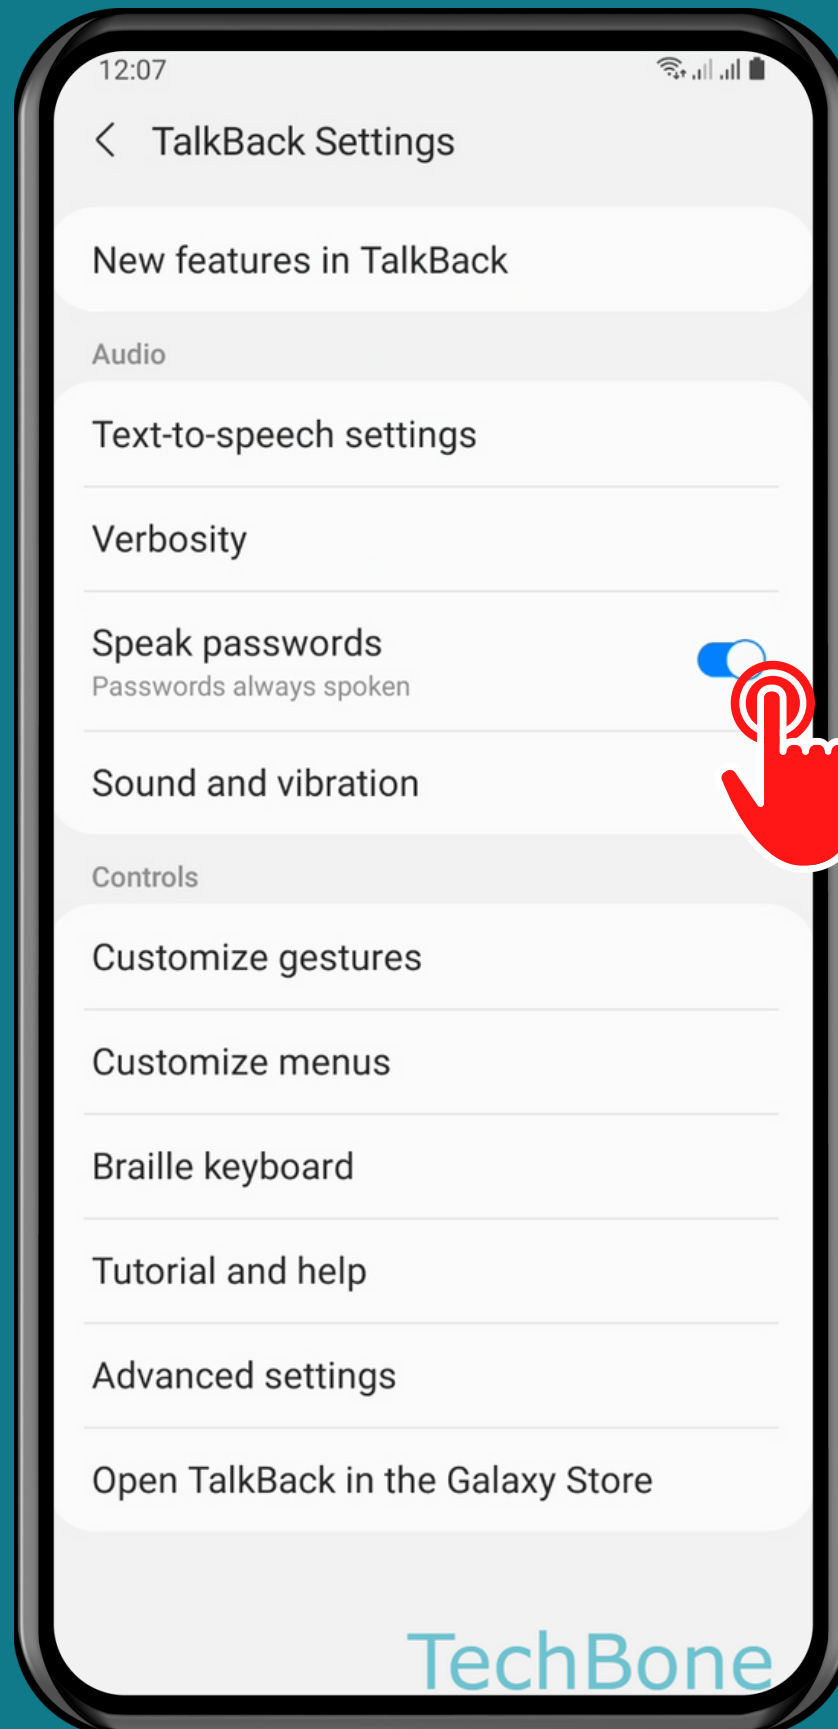

SAMSUNG

Android 11 - One UI 3

HOW TO TURN ON/OFF "SPEAK PASSWORDS" (TALKBACK)

Tap on
Settings

Tap on Accessibility

Tap on TalkBack

Tap on Settings

Turn On/Off Speak passwords