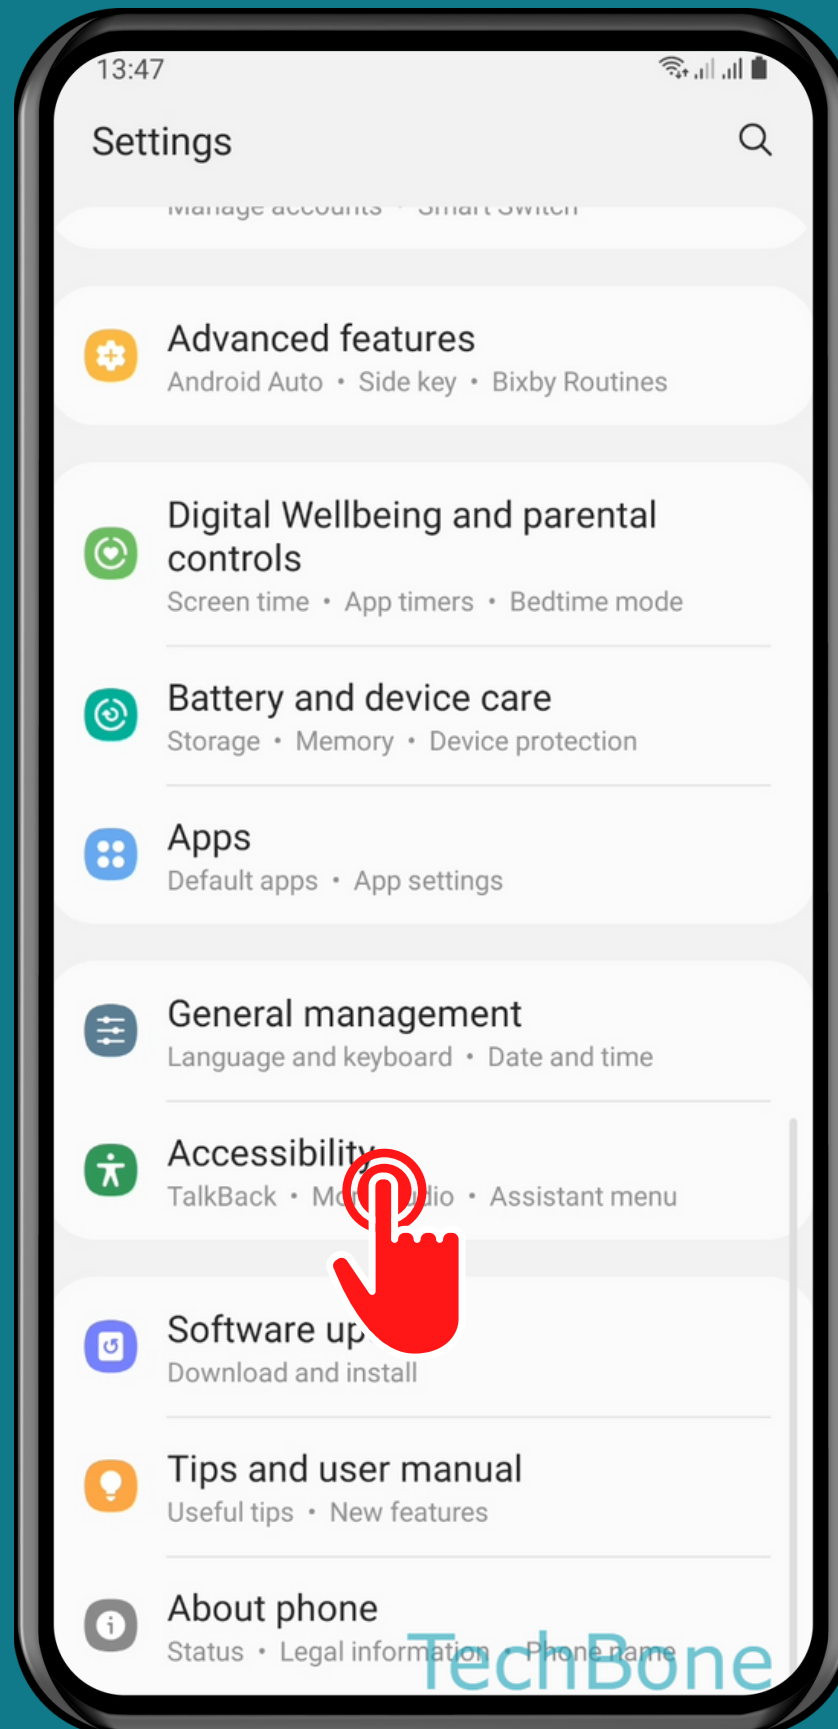

SAMSUNG

Android 11 - One UI 3

HOW TO TURN ON/OFF "SPEAK PASSWORDS" (TALKBACK)

Tap on
Settings

Tap on Accessibility

Tap on TalkBack

Tap on Settings

Turn On/Off Speak passwords