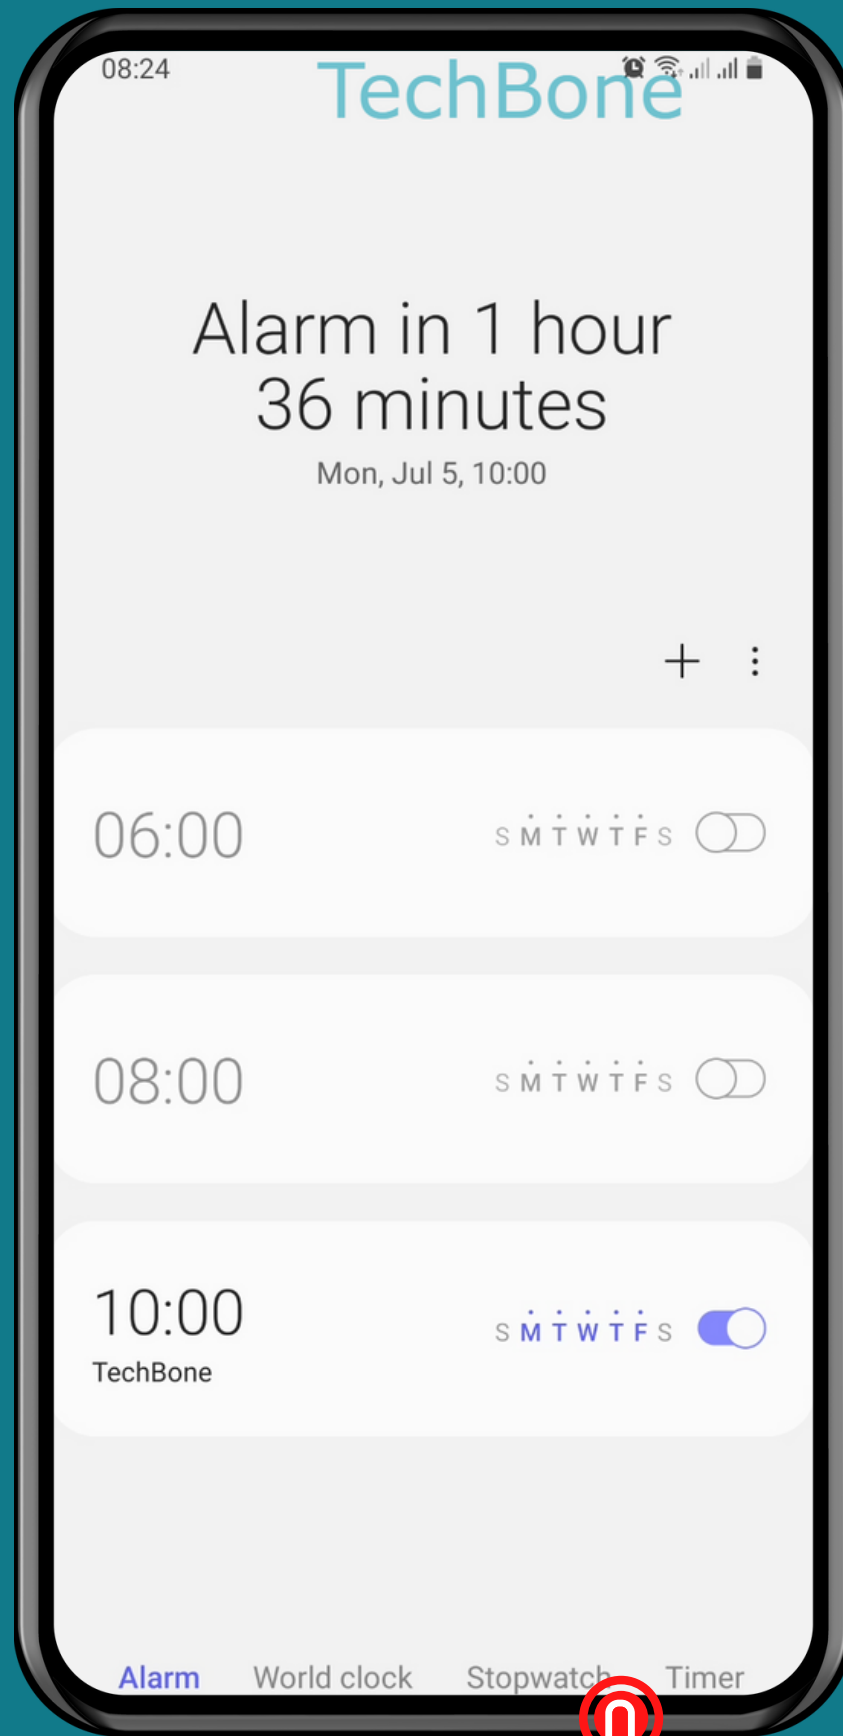

SAMSUNG

Clock - Android 11 - One UI 3

HOW TO USE THE STOPWATCH

Tap on
Clock

Tap on
Stopwatch

Tap on
Start

 - Lap timer

 - Stop/Pause

After pausing Stopwatch:

 - Resume

 - Reset

Done!