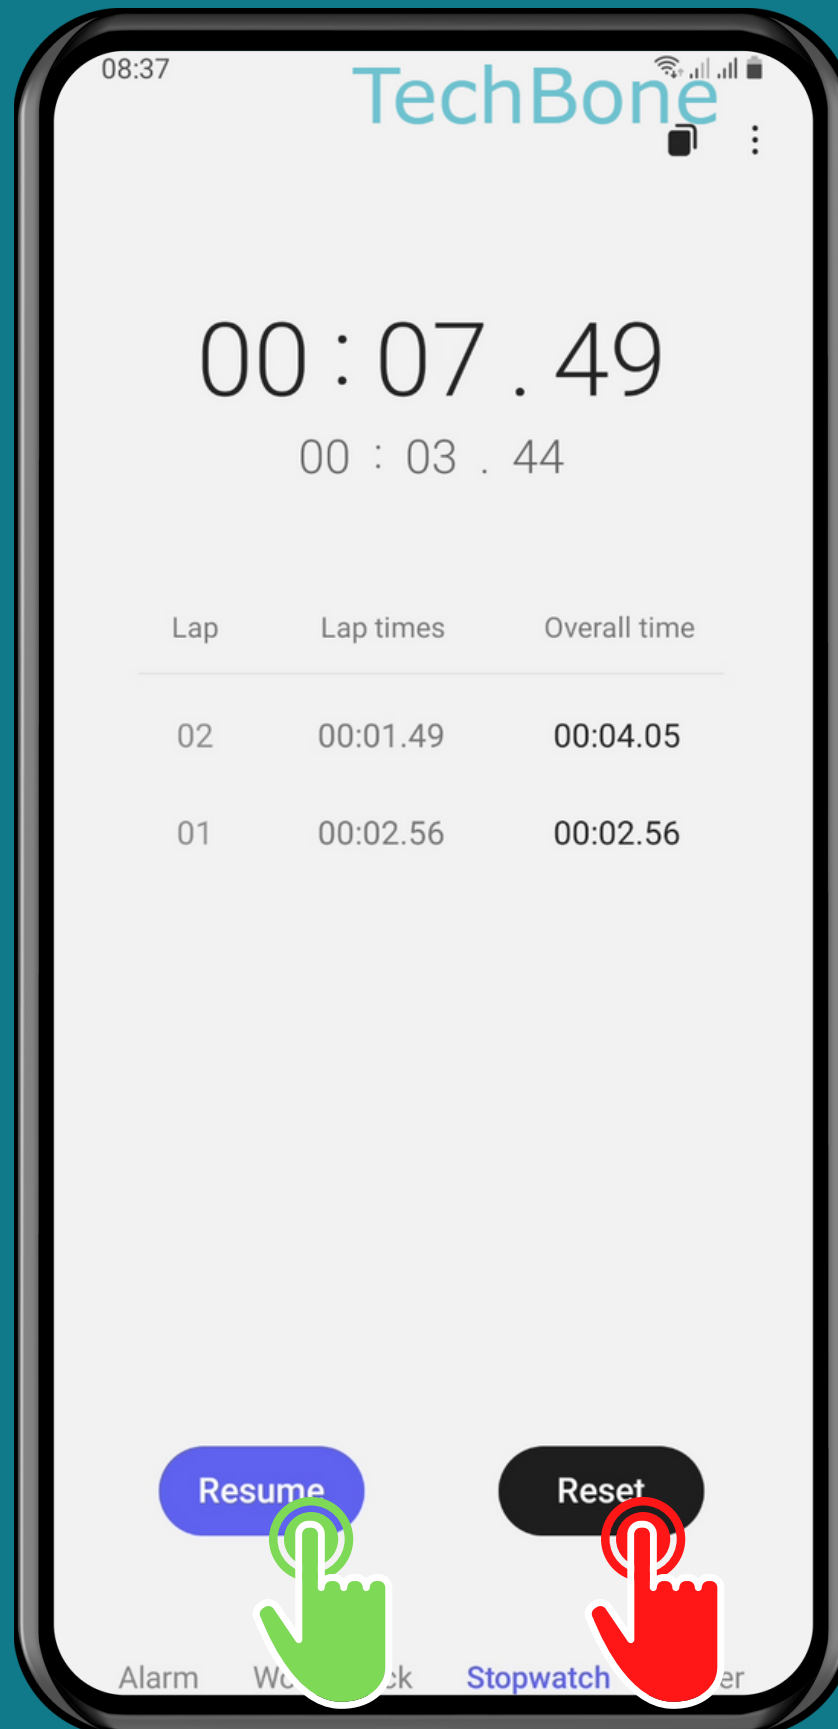

SAMSUNG

Clock - Android 11 - One UI 3

HOW TO USE THE STOPWATCH

Tap on
Clock

Tap on
Stopwatch

Tap on
Start

 - Lap timer

 - Stop/Pause

After pausing Stopwatch:

 - Resume

 - Reset

Done!