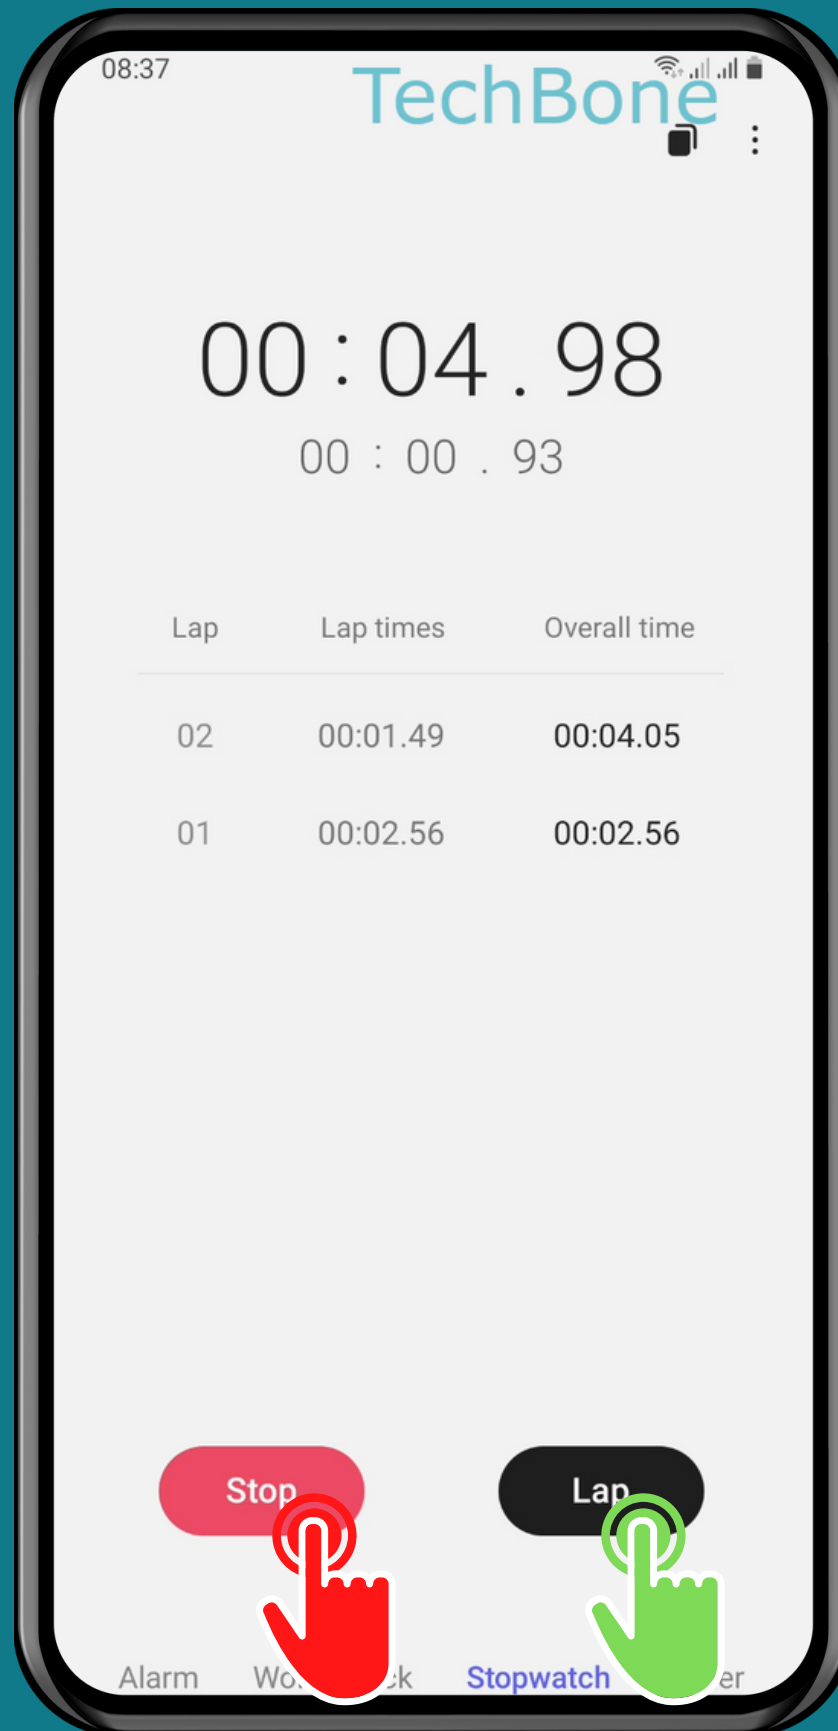

SAMSUNG

Clock - Android 11 - One UI 3

HOW TO USE THE STOPWATCH

Tap on
Clock

Tap on
Stopwatch

Tap on
Start

 - Lap timer

 - Stop/Pause

After pausing Stopwatch:

 - Resume

 - Reset

Done!