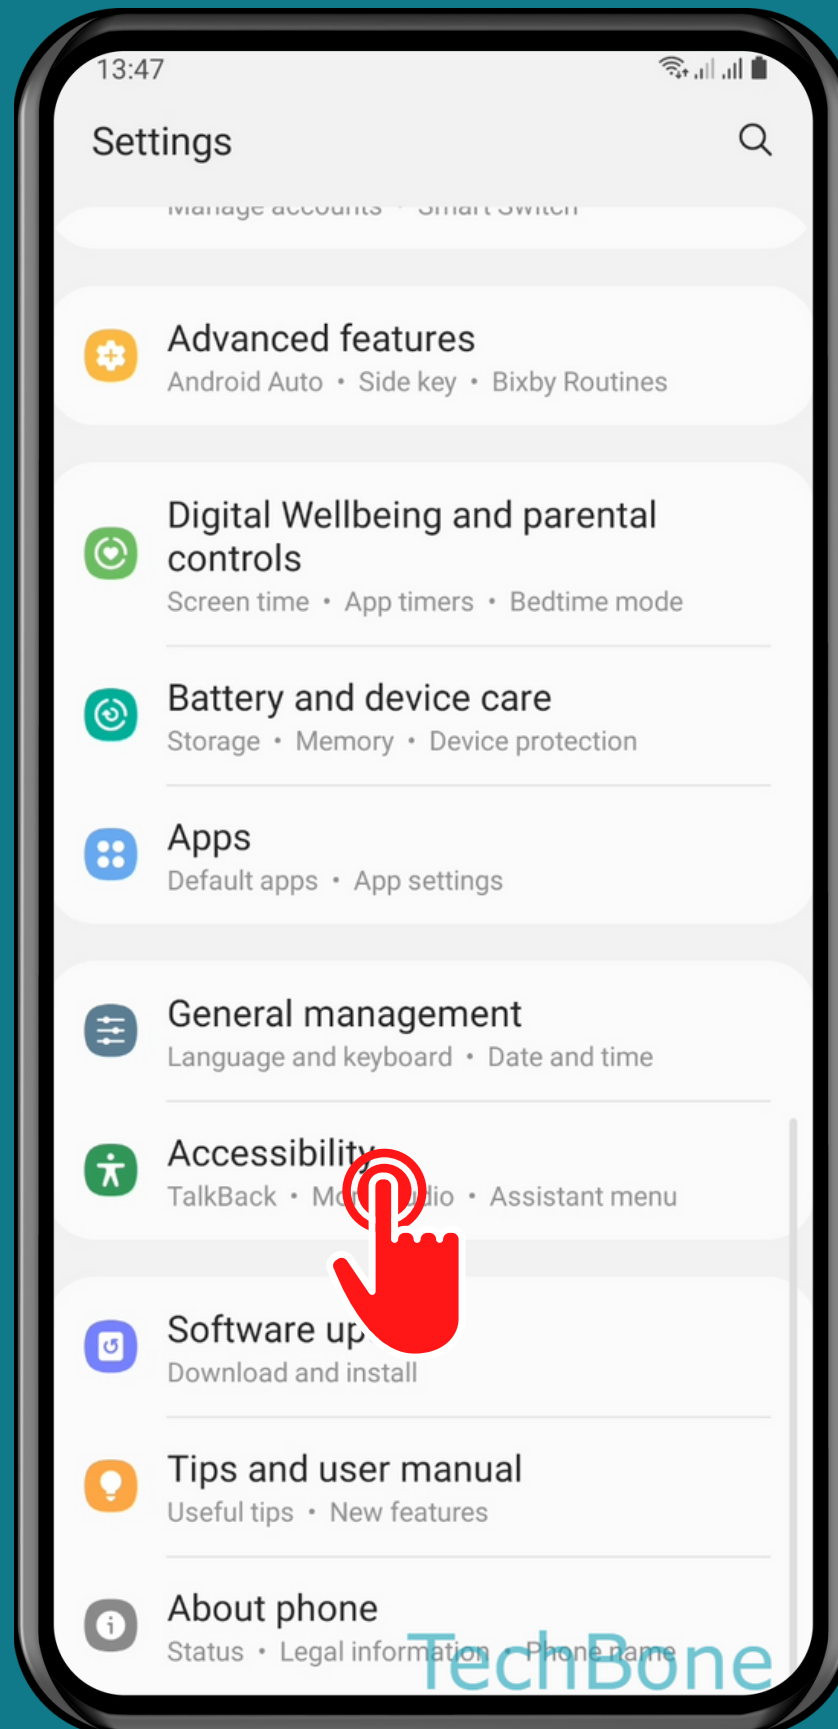

SAMSUNG

Android 11 - One UI 3

HOW TO TURN ON/OFF SUBTITLES

Tap on
Settings

Tap on Accessibility

Tap on Hearing enhancements

Tap on Google subtitles (CC)

Turn On/Off Show captions

Set the
Caption size and style
or More options

Done!