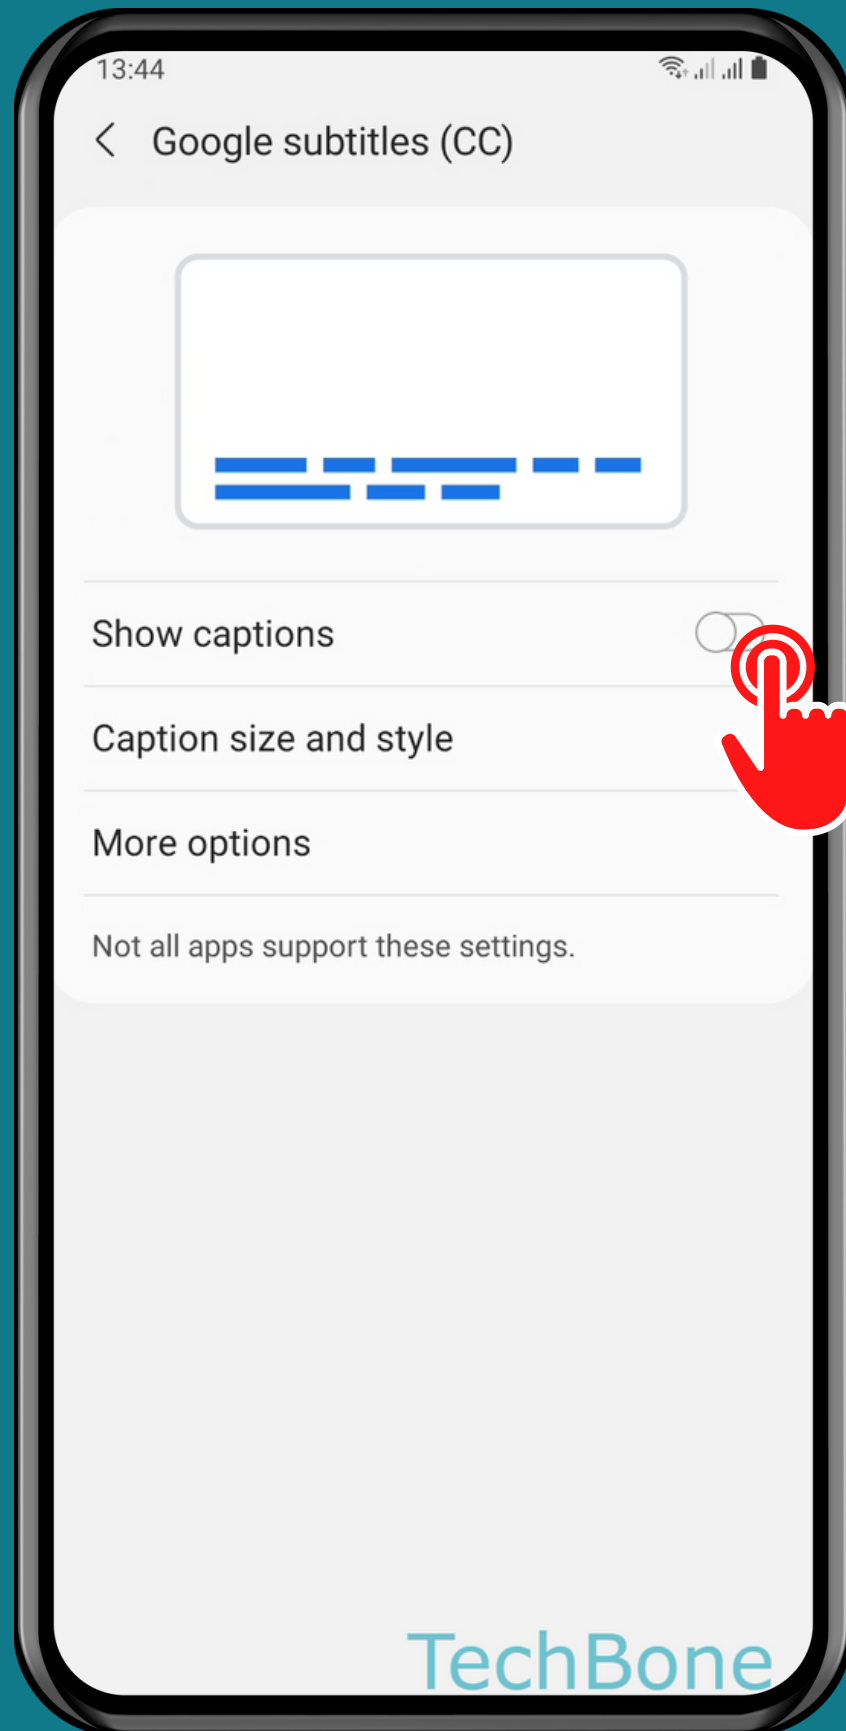

SAMSUNG

Android 11 - One UI 3

HOW TO TURN ON/OFF SUBTITLES

Tap on
Settings

Tap on Accessibility

Tap on Hearing enhancements

Tap on Google subtitles (CC)

Turn On/Off Show captions