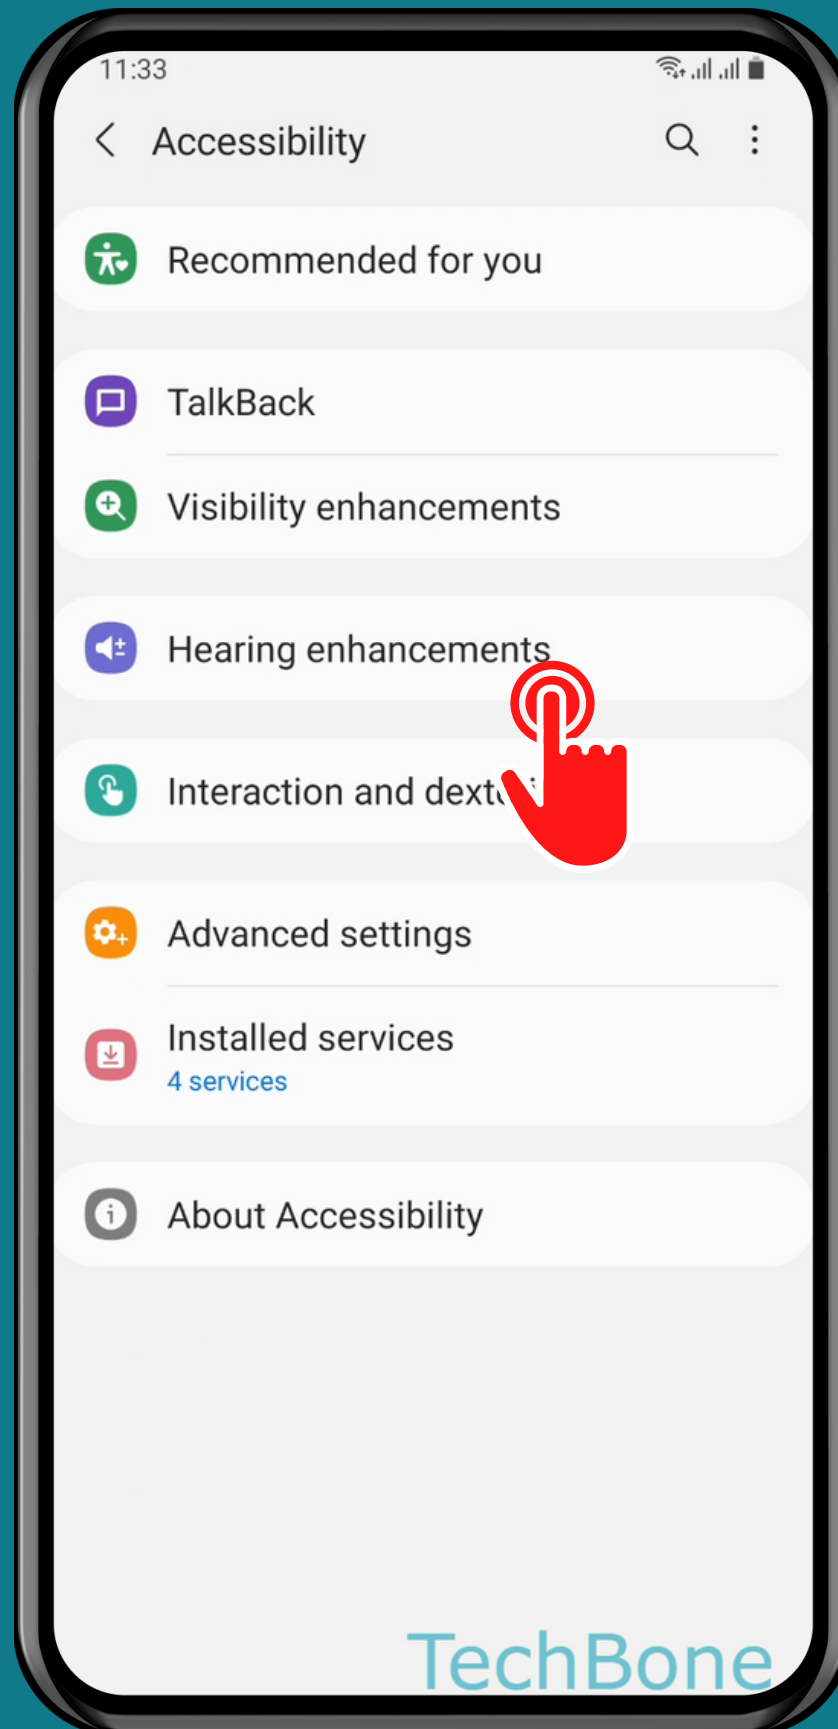

SAMSUNG

Android 11 - One UI 3

HOW TO TURN ON/OFF SUBTITLES

Tap on
Settings

Tap on Accessibility

Tap on Hearing enhancements

Tap on Google subtitles (CC)

Turn On/Off Show captions

Set the
Caption size and style
or More options

Done!