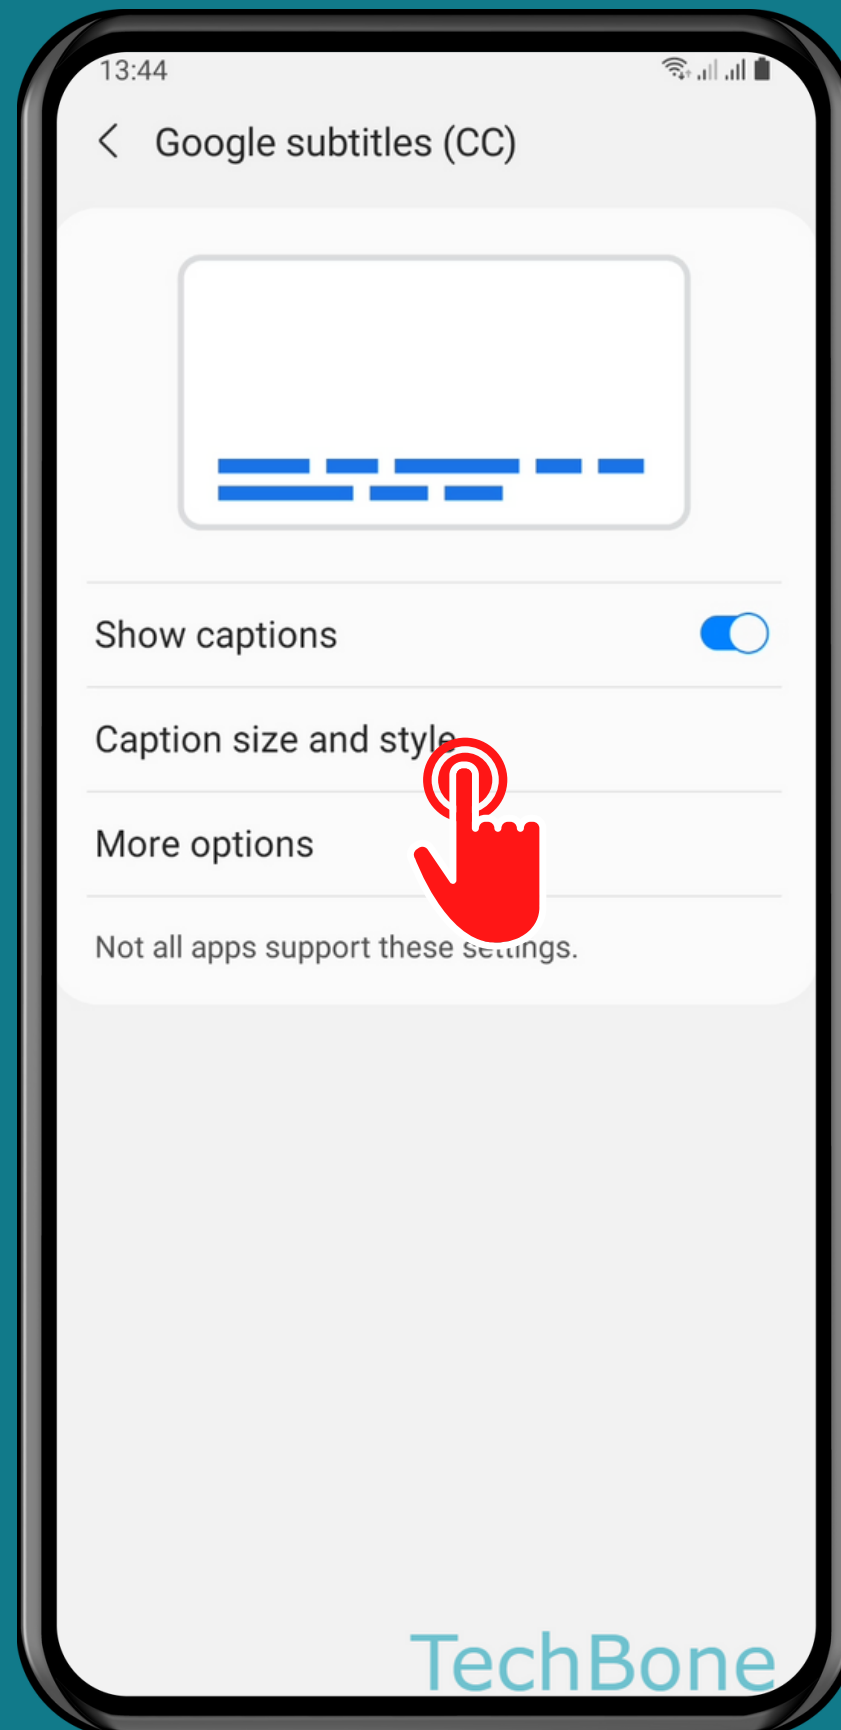

SAMSUNG

Android 11 - One UI 3

HOW TO TURN ON/OFF SUBTITLES

Tap on
Settings

Tap on Accessibility

Tap on Hearing enhancements

Tap on Google subtitles (CC)

Turn On/Off Show captions