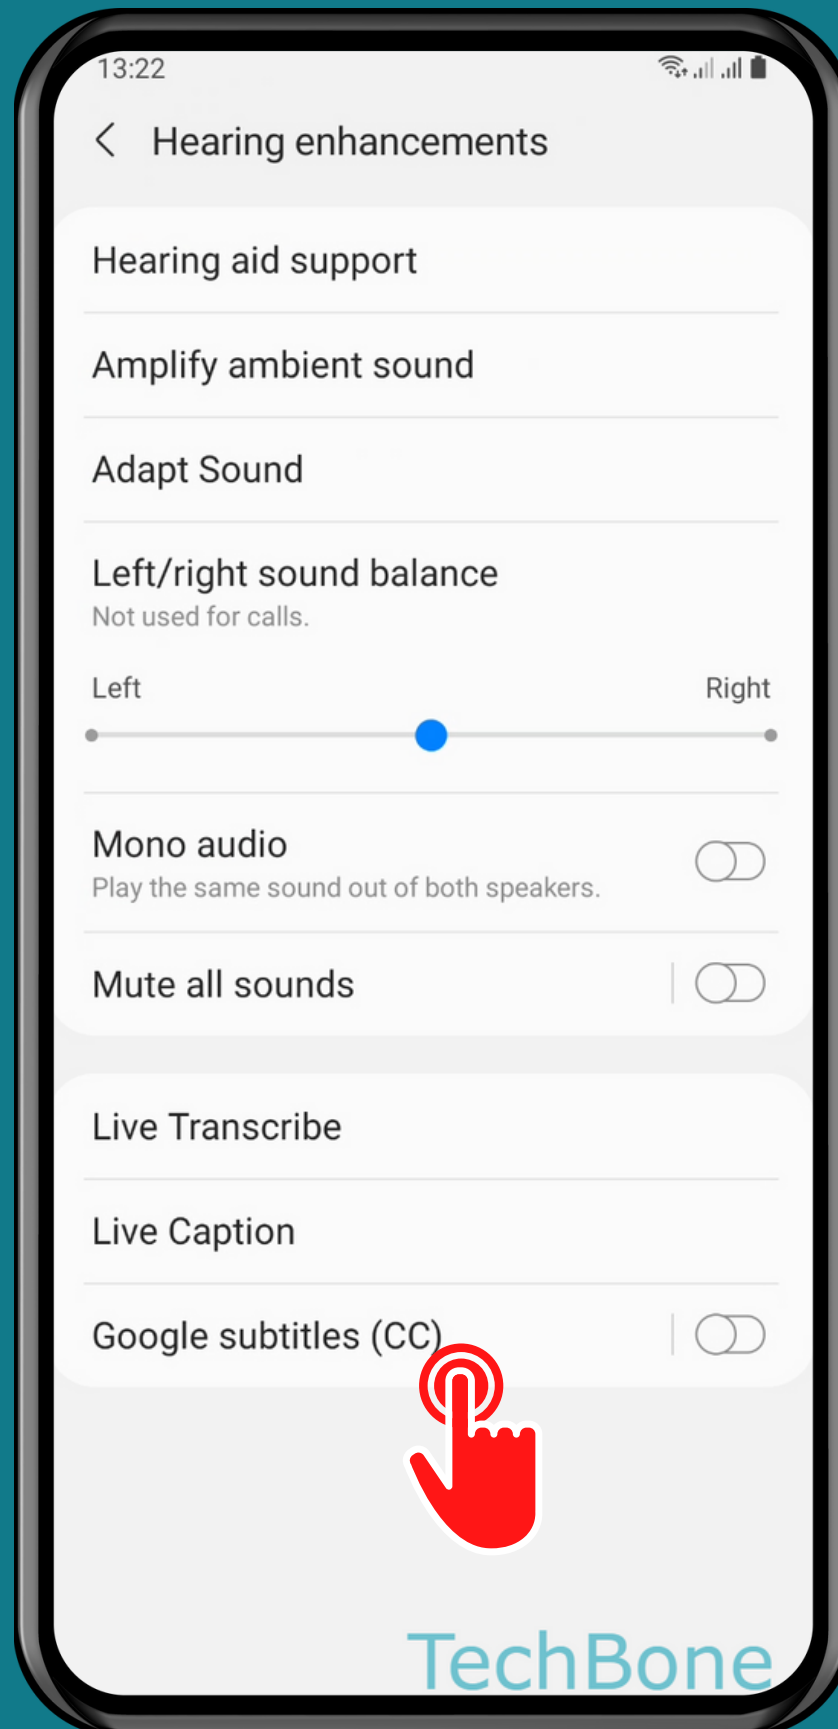

SAMSUNG

Android 11 - One UI 3

HOW TO TURN ON/OFF SUBTITLES

Tap on
Settings

Tap on Accessibility

Tap on Hearing enhancements

Tap on Google subtitles (CC)

Turn On/Off Show captions

Set the
Caption size and style
or More options

Done!