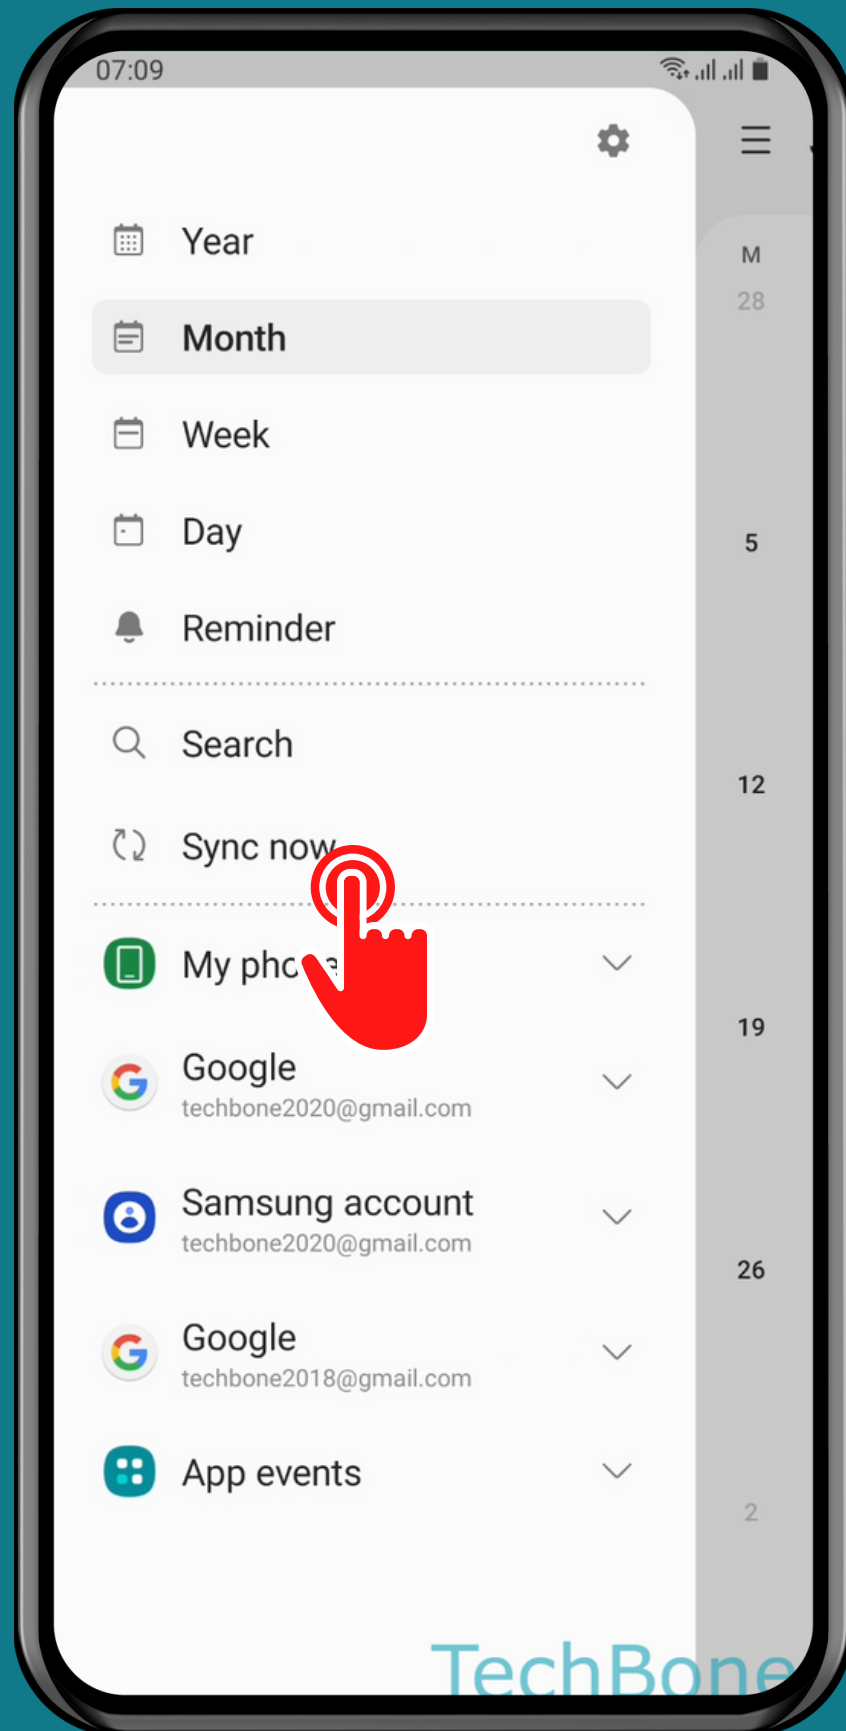

SAMSUNG

Calendar - Android 11 - One UI 3

HOW TO SYNC CALENDARS MANUALLY

Tap on Calendar

Open the Menu

Tap on
Sync now

Done!