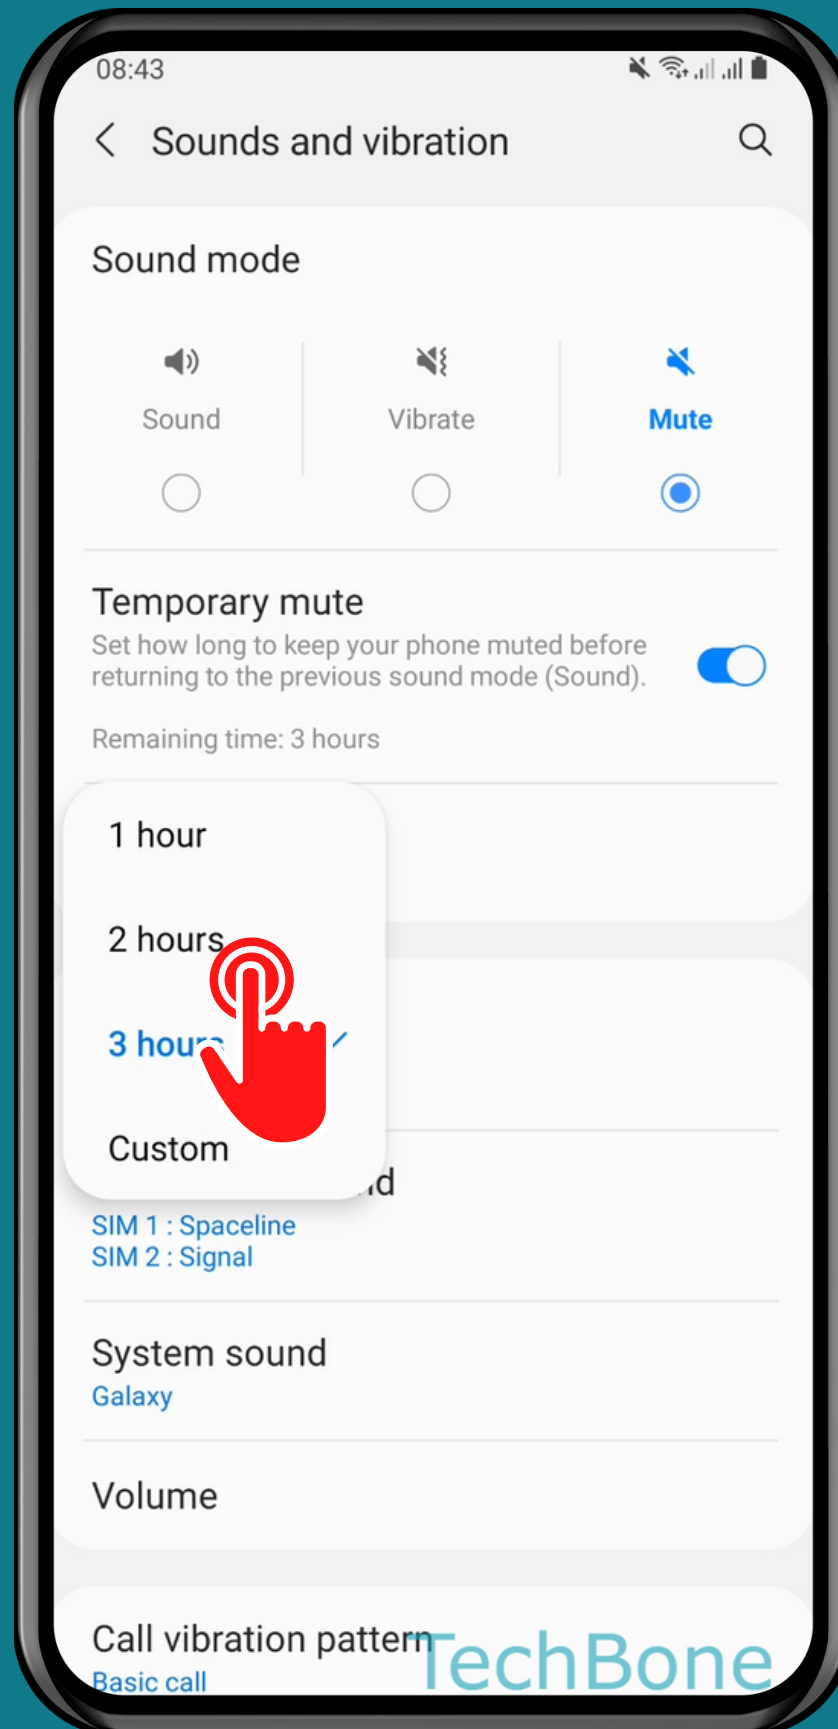

Choose an Option