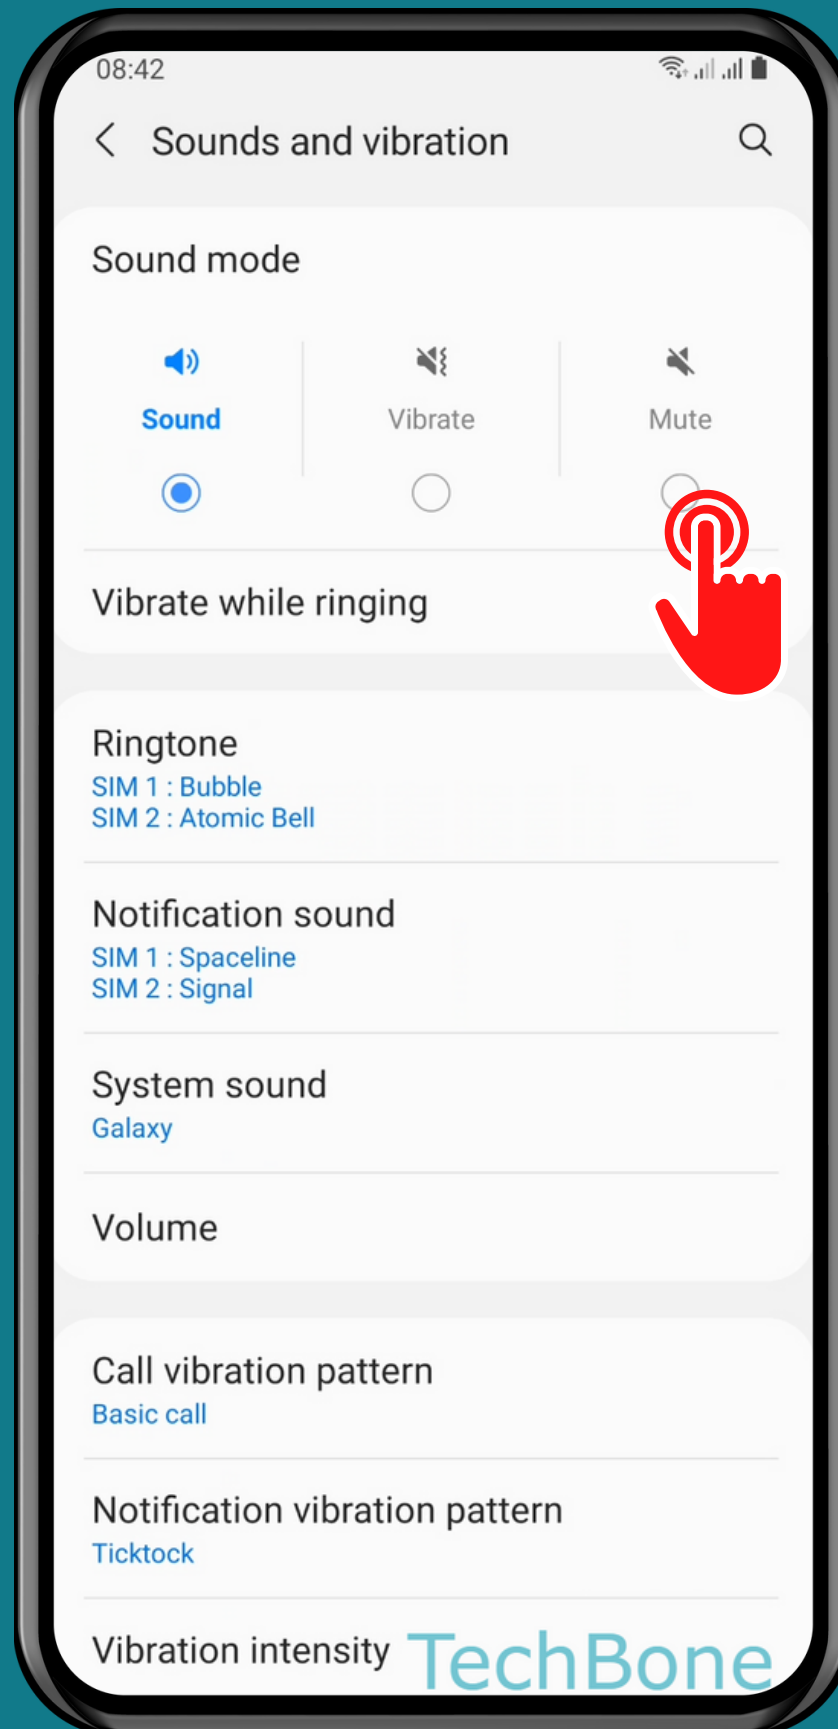

SAMSUNG

Android 11 - One UI 3

HOW TO SET TEMPORARY MUTE

Tap on
Settings

Tap on Sounds and vibration

Choose Mute

Turn On Temporary mute

Tap on
Mute for