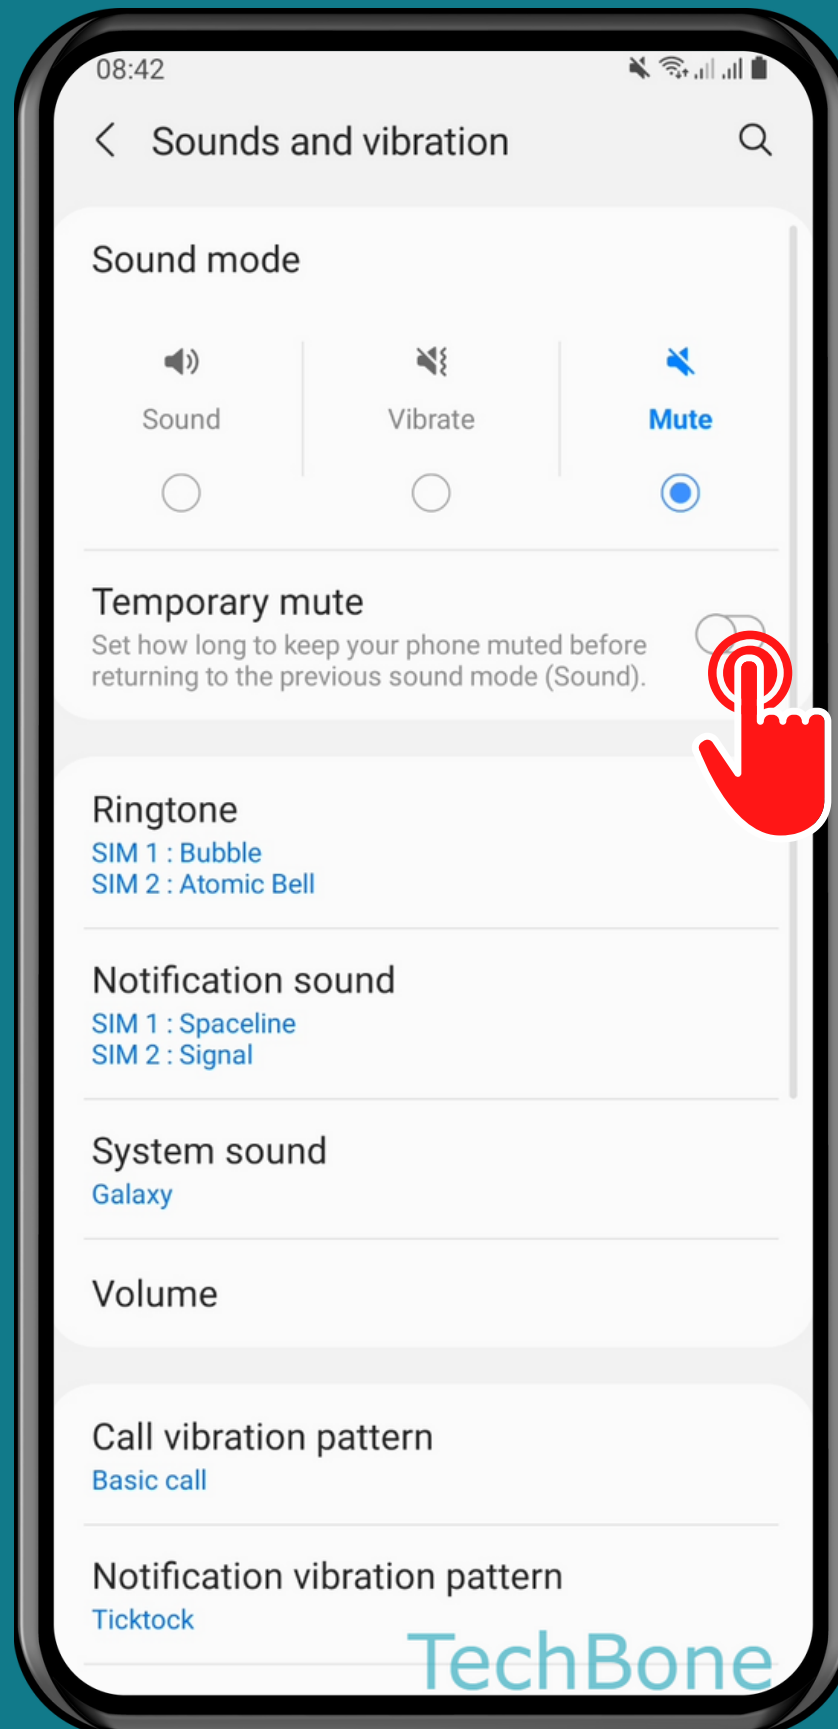

SAMSUNG

Android 11 - One UI 3

HOW TO SET TEMPORARY MUTE

Tap on
Settings

Tap on Sounds and vibration

Choose Mute

Turn On Temporary mute

Tap on
Mute for