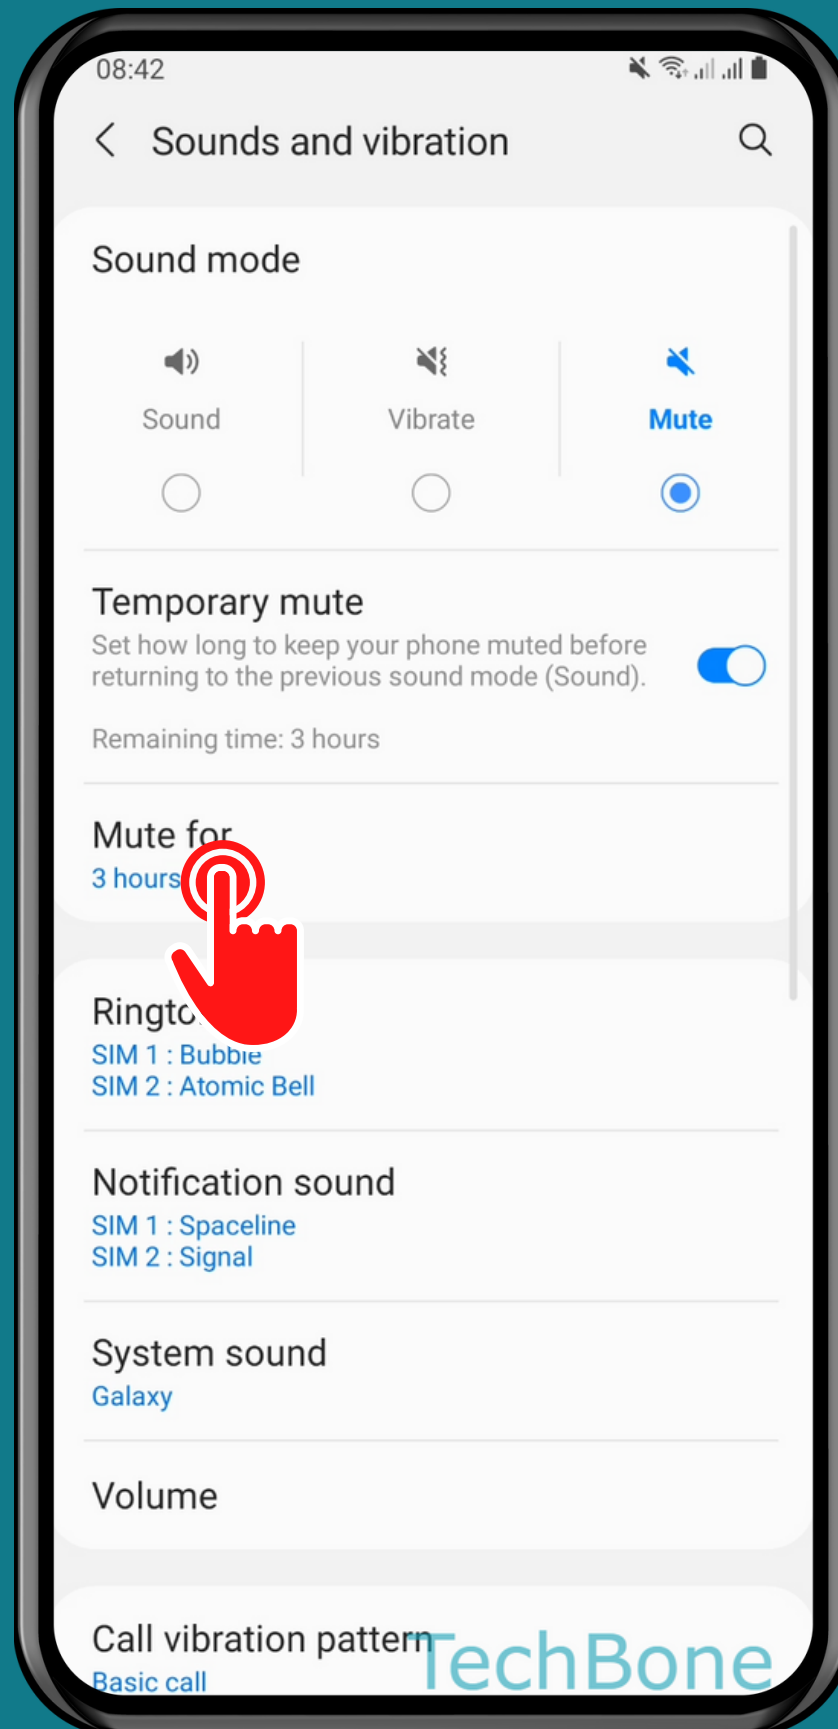

SAMSUNG

Android 11 - One UI 3

HOW TO SET TEMPORARY MUTE

Tap on
Settings

Tap on Sounds and vibration

Choose Mute

Turn On Temporary mute

Tap on
Mute for