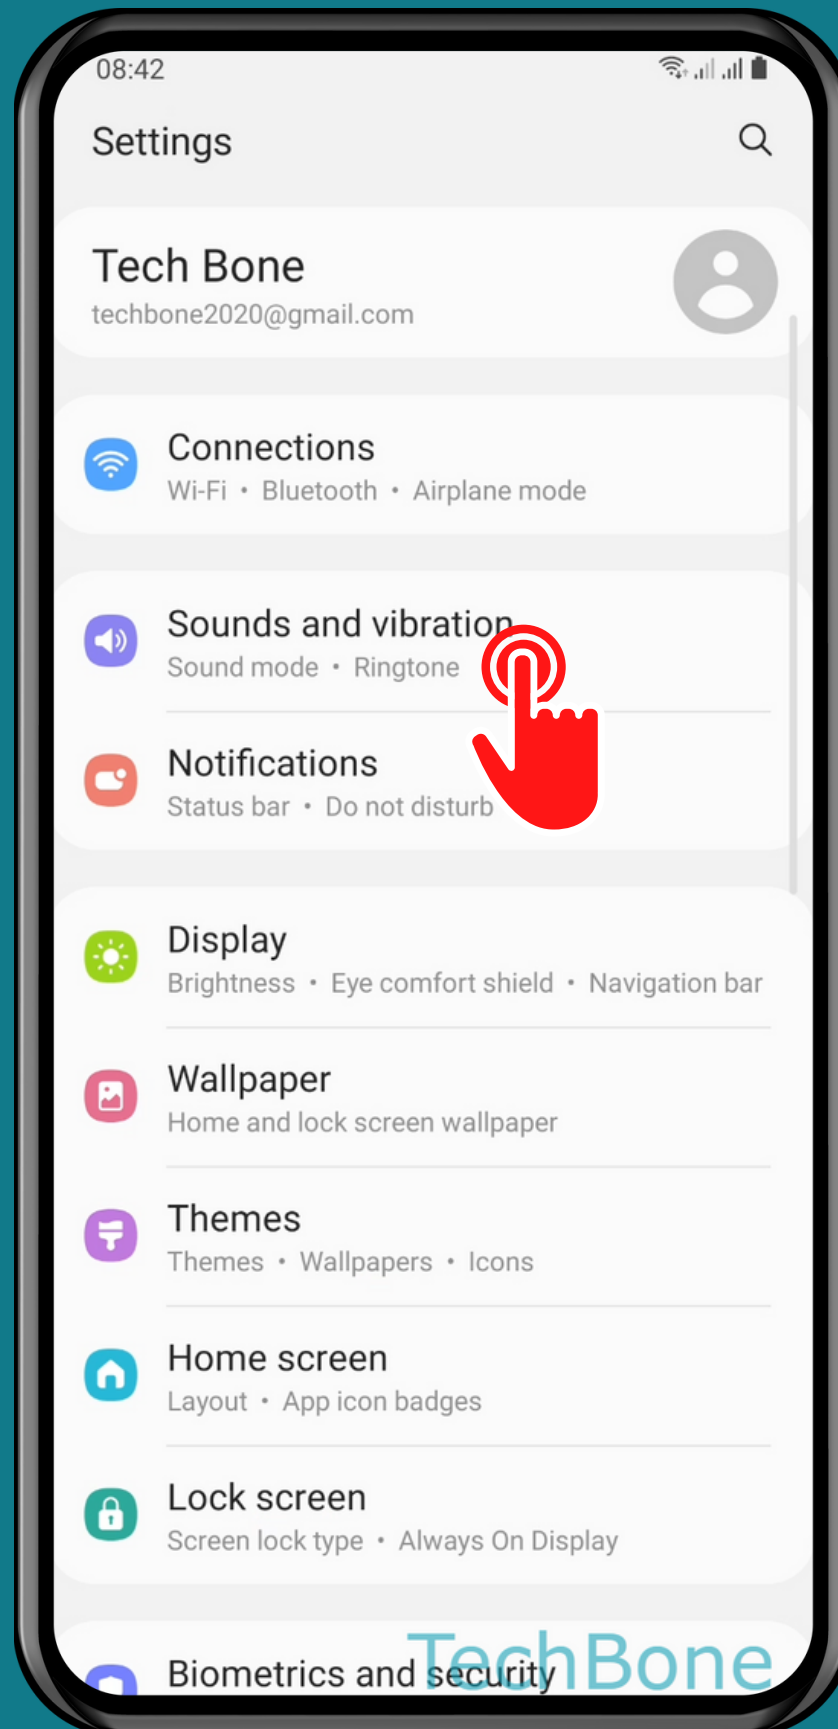

SAMSUNG

Android 11 - One UI 3

HOW TO SET TEMPORARY MUTE

Tap on
Settings

Tap on Sounds and vibration

Choose Mute

Turn On Temporary mute

Tap on
Mute for