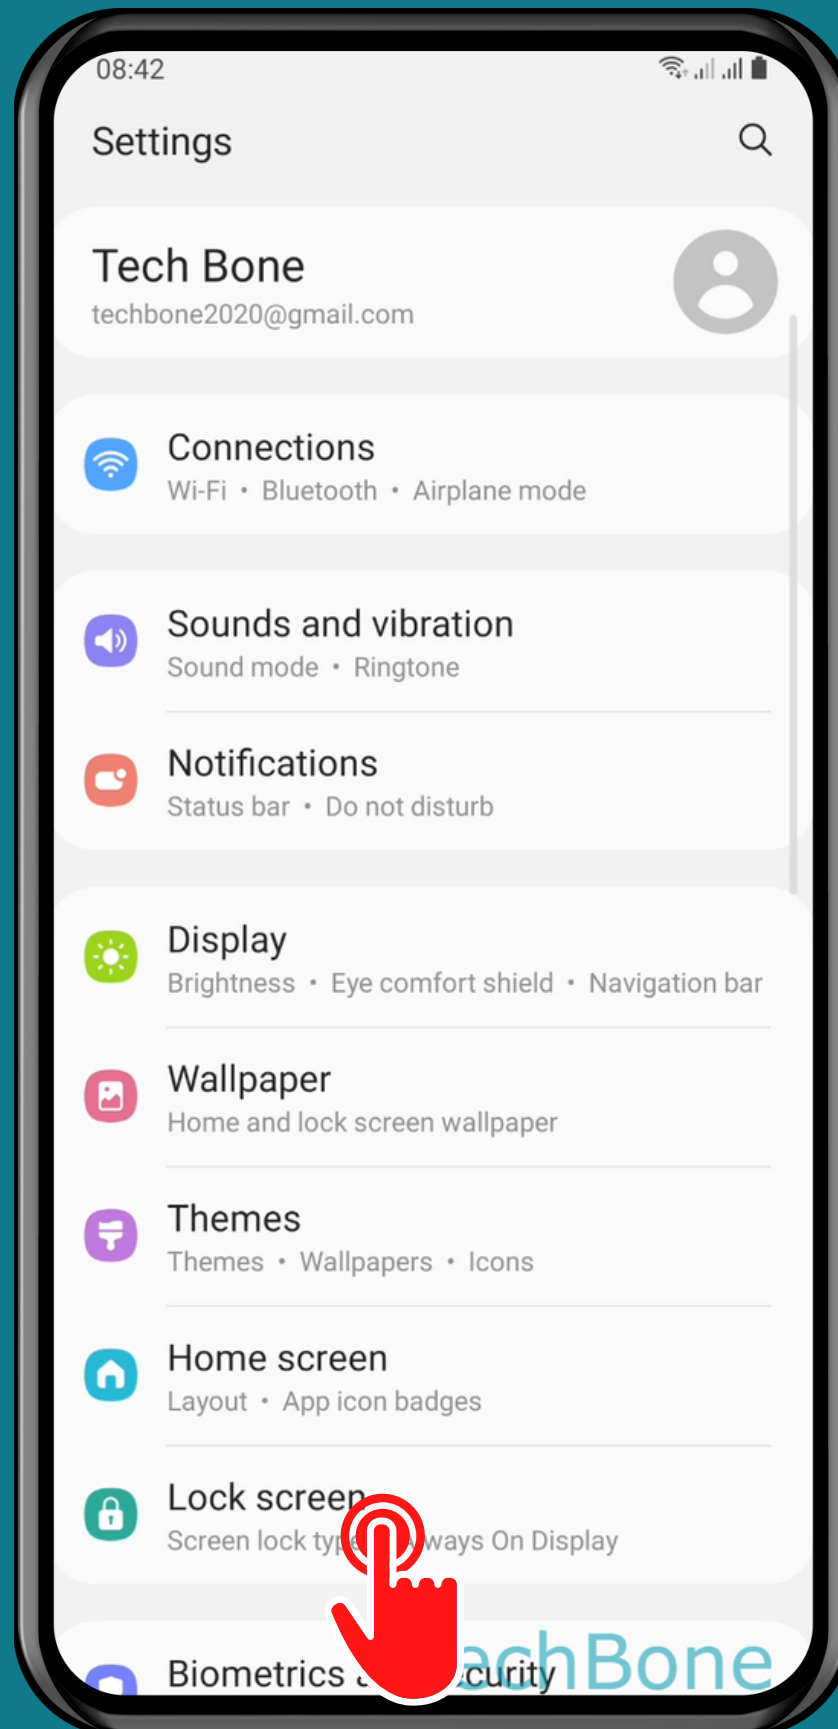

SAMSUNG

Android 11 - One UI 3

HOW TO TURN OFF SCREEN LOCK

Tap on
Settings

Tap on
Lock screen

Tap on Screen lock type

Enter the current
Pattern, PIN or
Password

Tap on
None