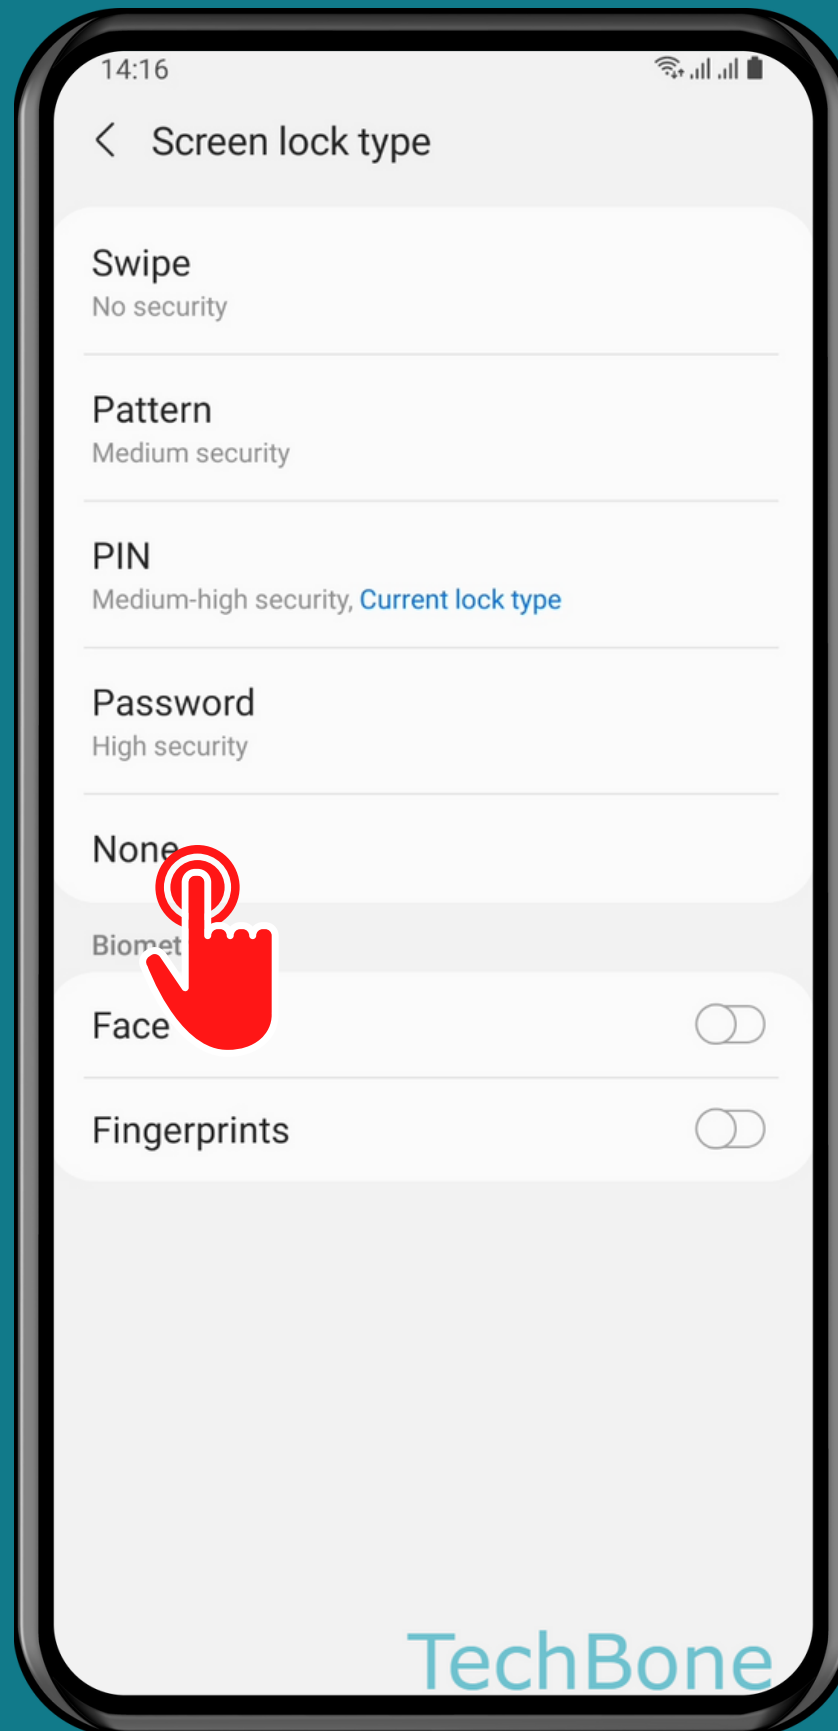

SAMSUNG

Android 11 - One UI 3

HOW TO TURN OFF SCREEN LOCK

Tap on
Settings

Tap on
Lock screen

Tap on Screen lock type

Enter the current
Pattern, PIN or
Password

Tap on
None