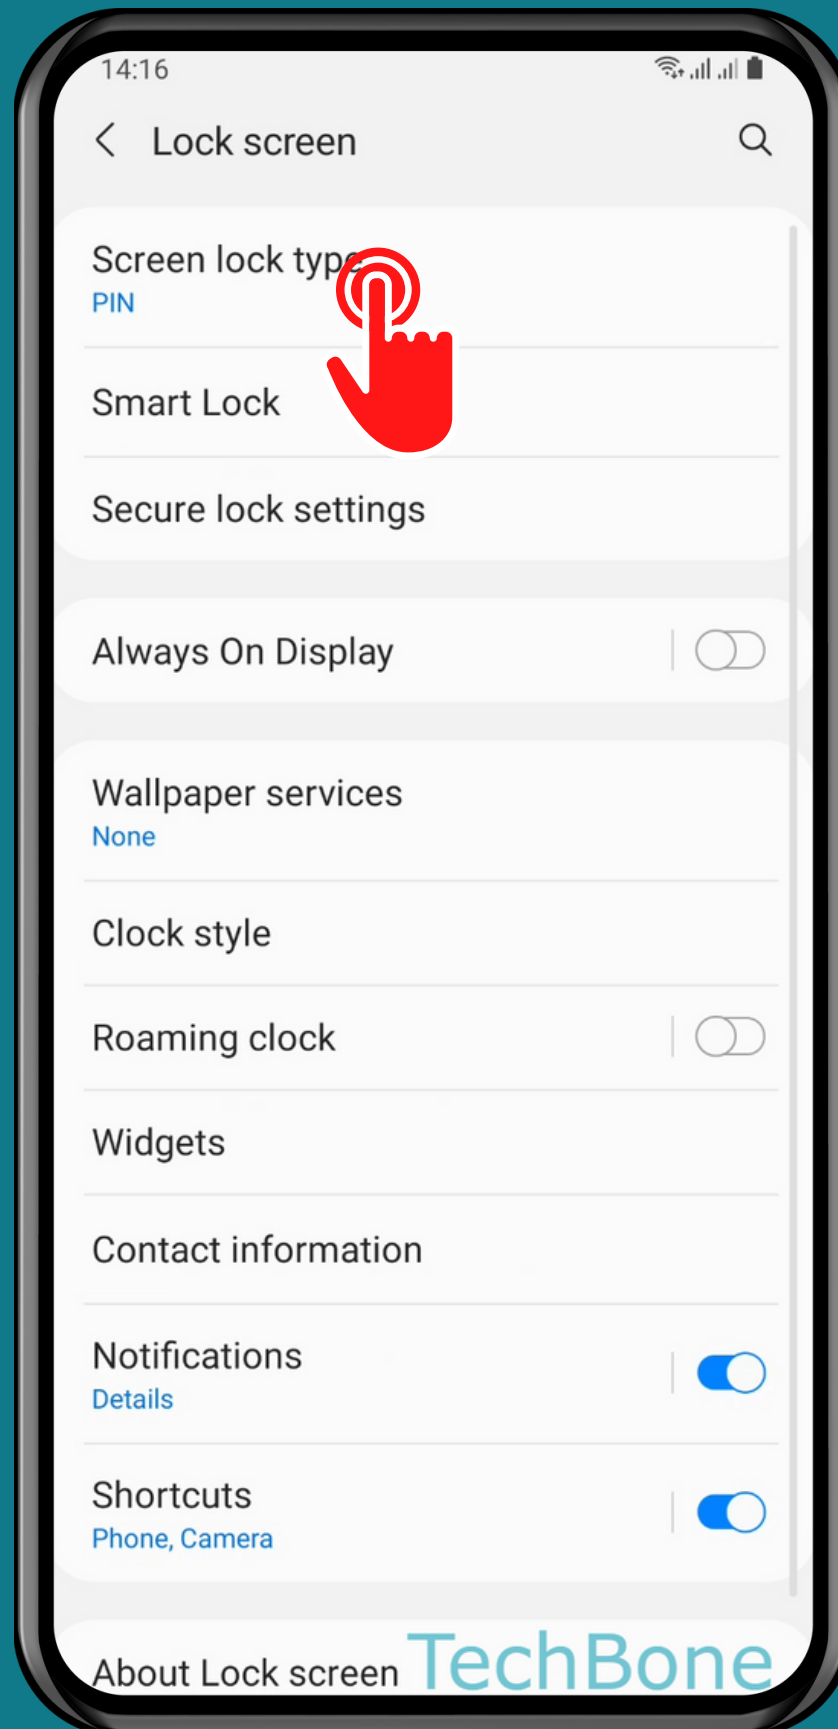

SAMSUNG

Android 11 - One UI 3

HOW TO TURN OFF SCREEN LOCK

Tap on
Settings

Tap on
Lock screen

Tap on Screen lock type

Enter the current
Pattern, PIN or
Password

Tap on
None