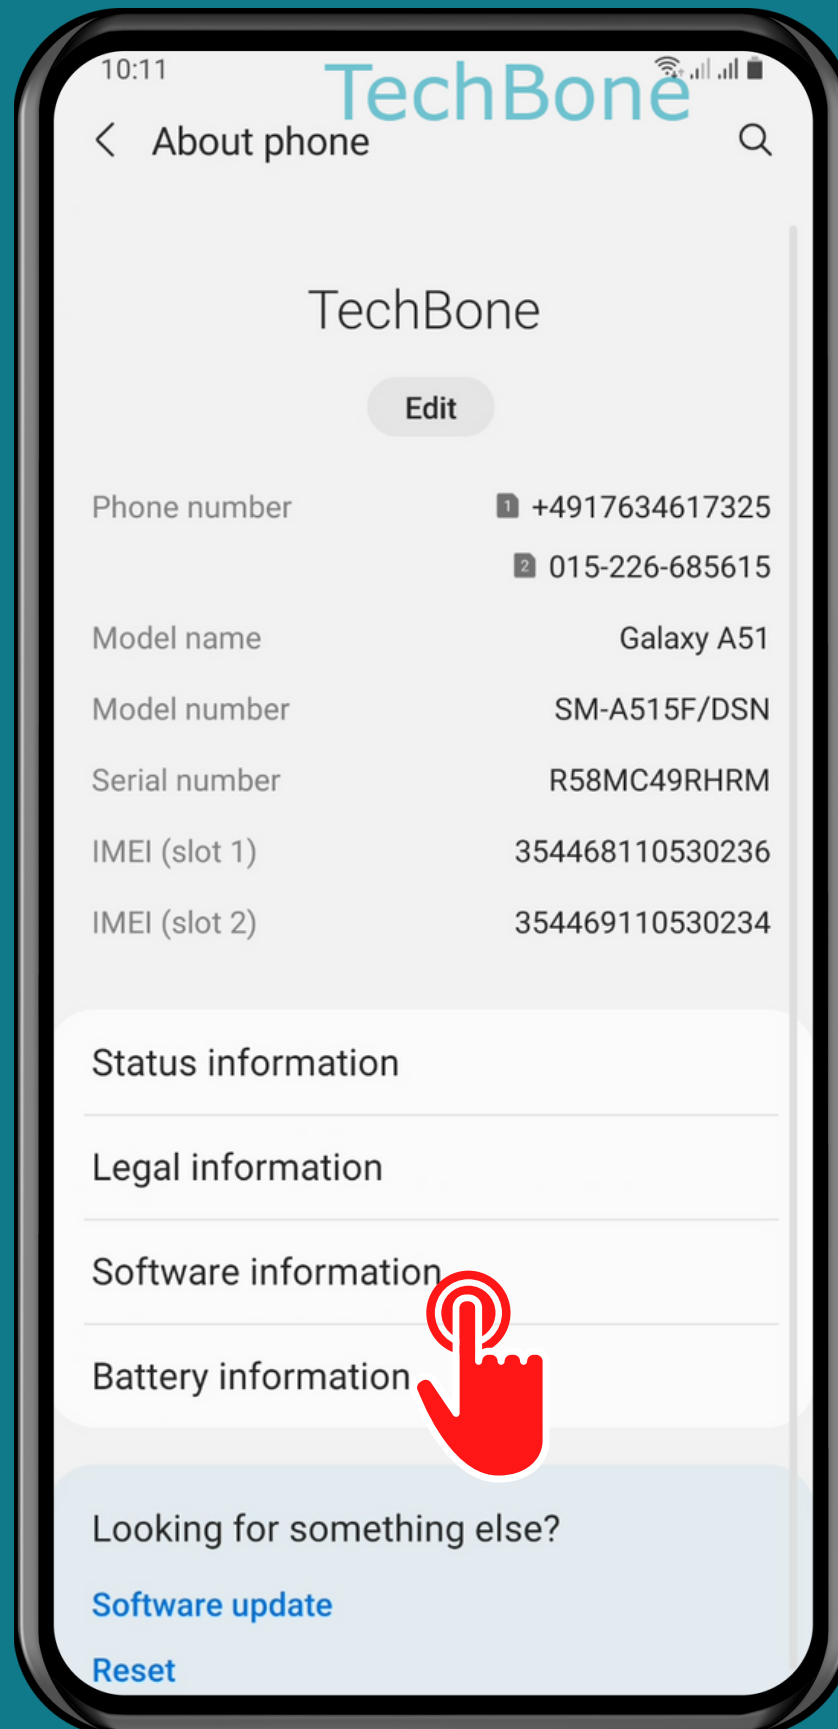

SAMSUNG

Android 11 - One UI 3

HOW TO TURN ON DEVELOPER OPTIONS

Tap on
Settings

Tap on About phone

Tap on Software information

Tap Seven times on Build number

Done!