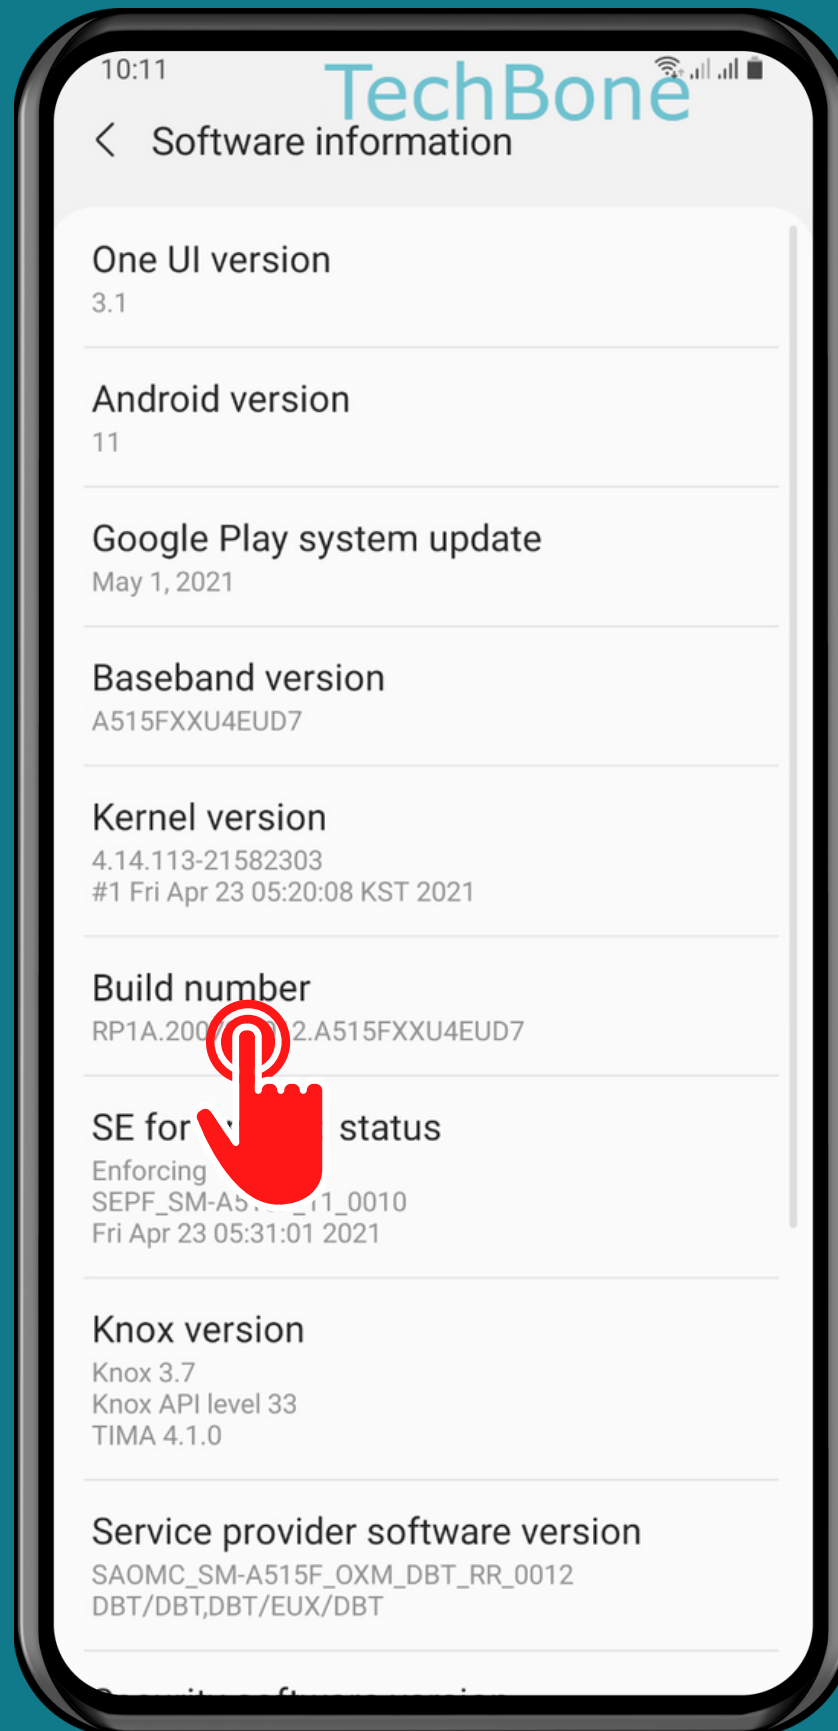

SAMSUNG

Android 11 - One UI 3

HOW TO TURN ON DEVELOPER OPTIONS

Tap on
Settings

Tap on About phone

Tap on Software information

Tap Seven times on Build number

Done!