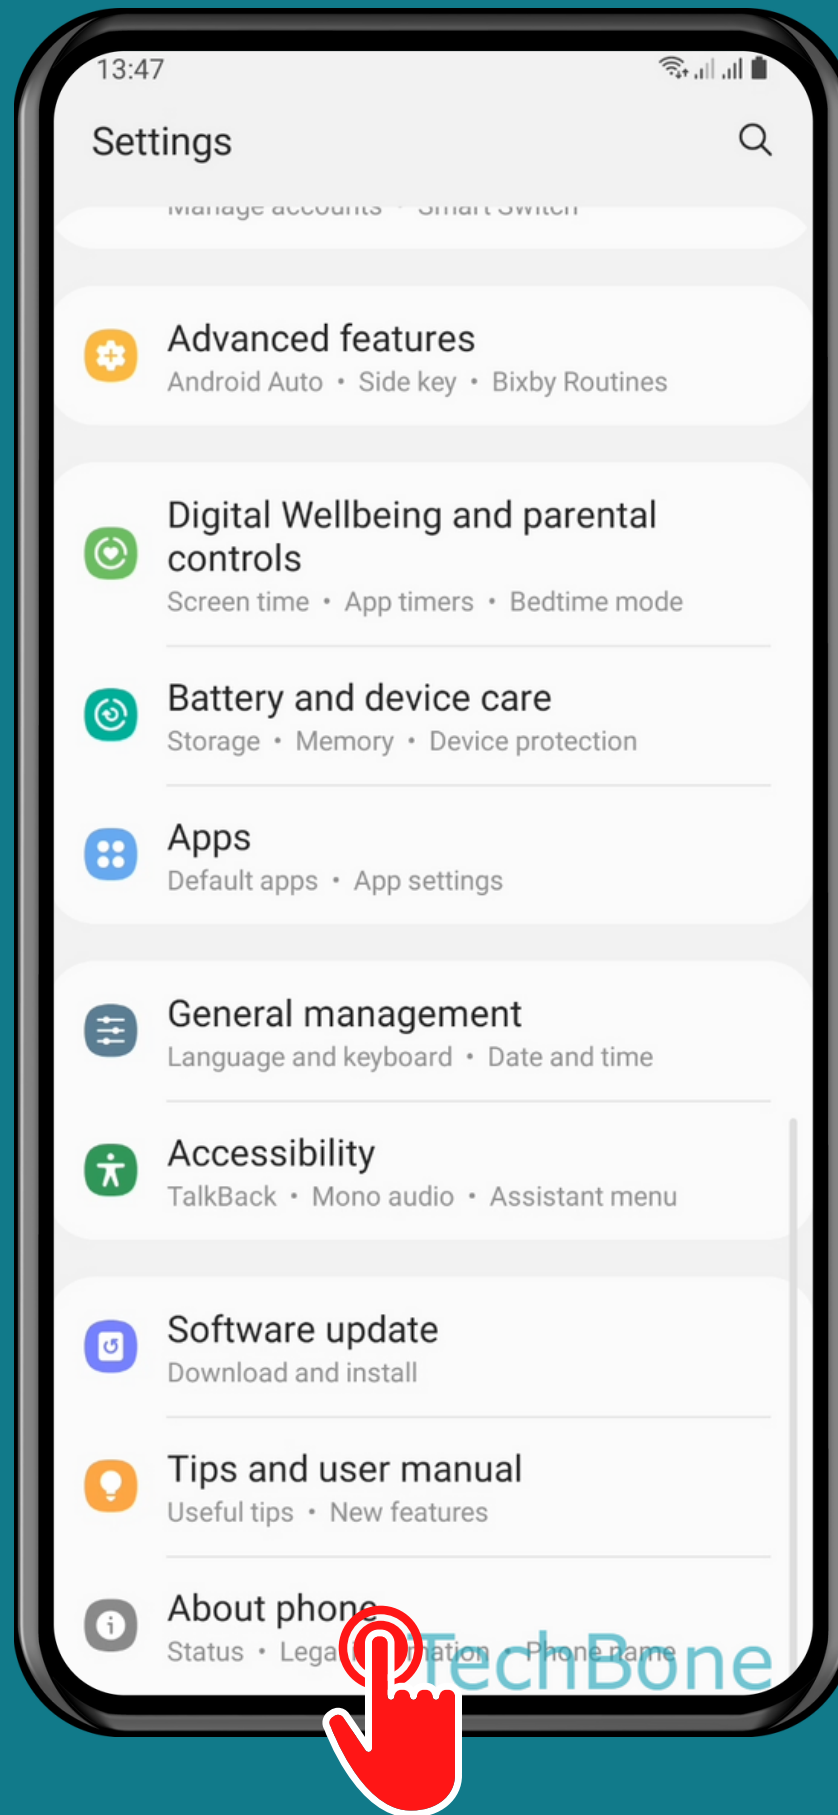

SAMSUNG

Android 11 - One UI 3

HOW TO TURN ON DEVELOPER OPTIONS

Tap on
Settings

Tap on About phone

Tap on Software information

Tap Seven times on Build number

Done!