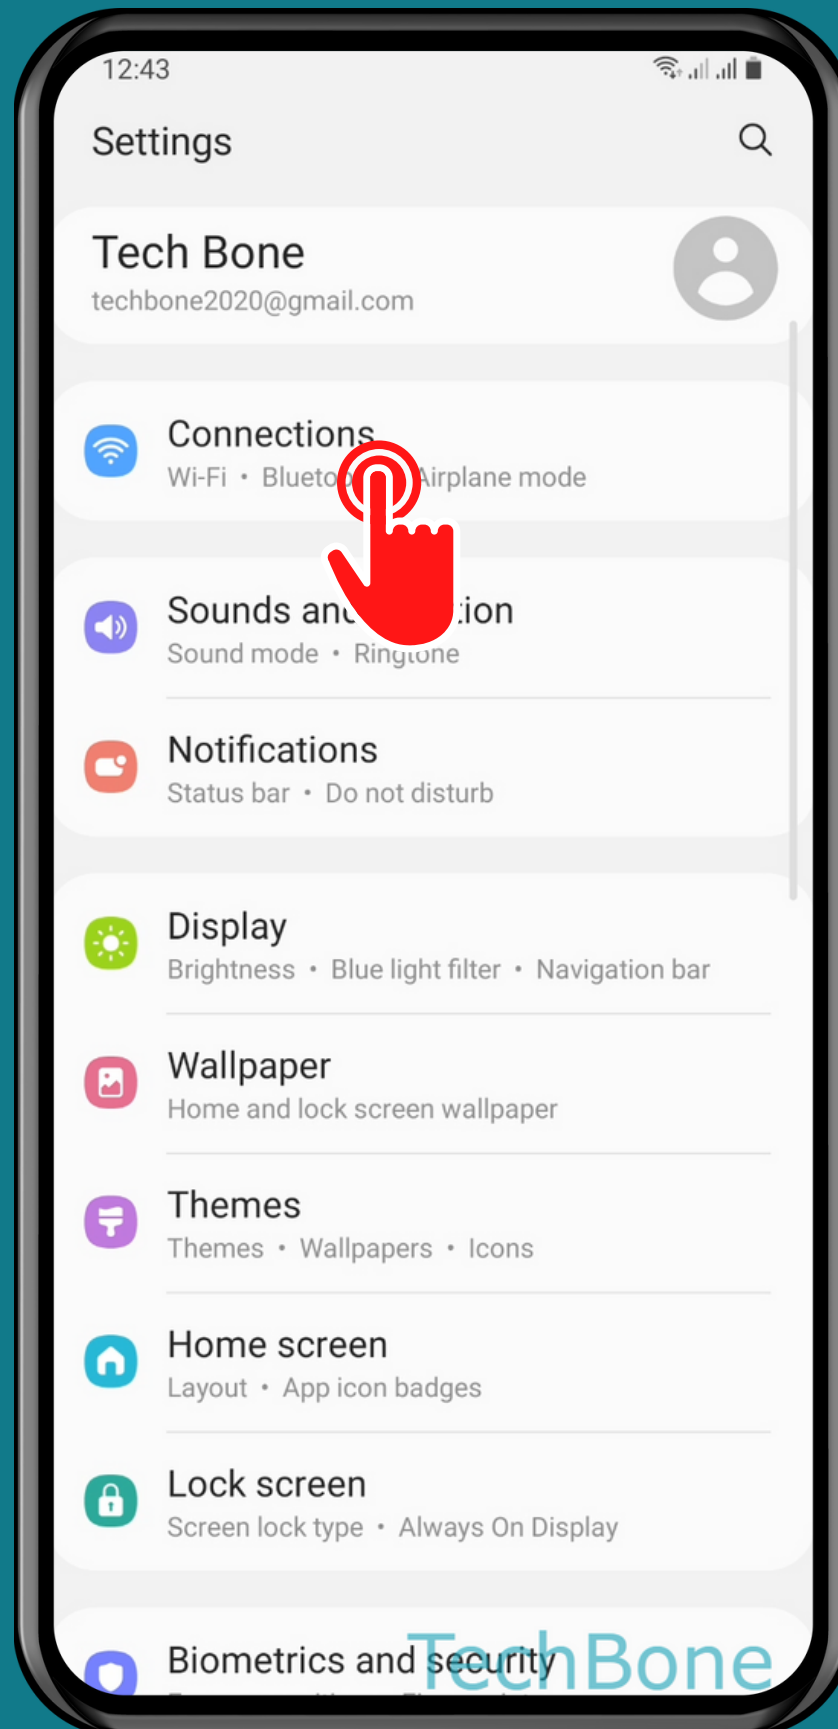

SAMSUNG

Android 11 - One UI 3

HOW TO TURN ON/OFF BLUETOOTH

Tap on
Settings

Tap on Connections

Turn On/Off Bluetooth

Done!