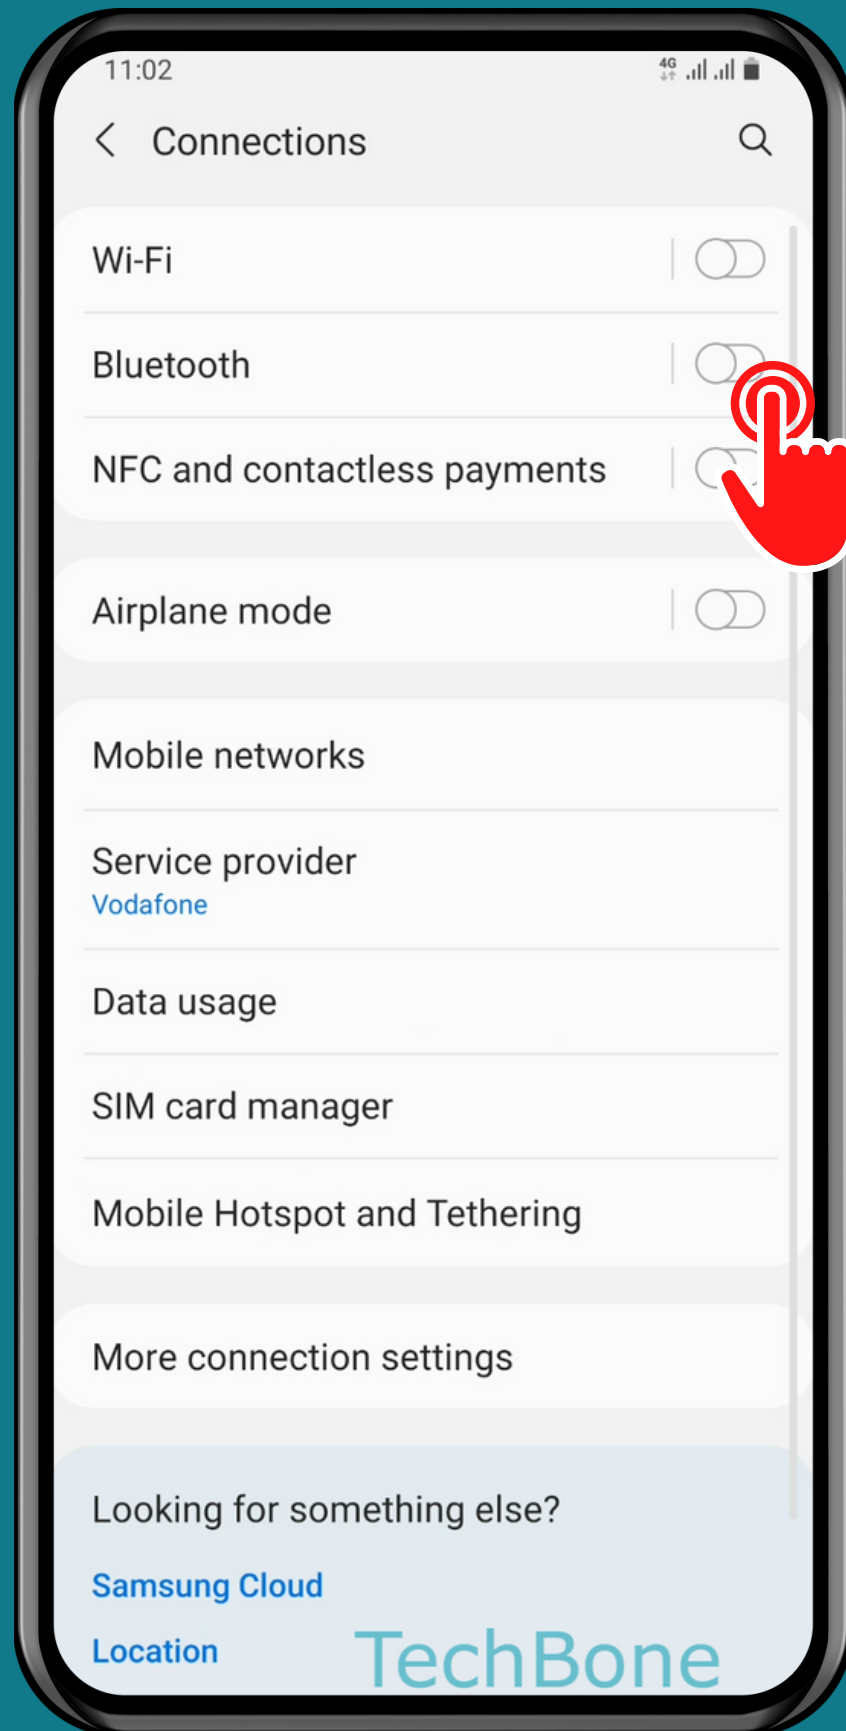

SAMSUNG

Android 11 - One UI 3

HOW TO TURN ON/OFF BLUETOOTH

Tap on
Settings

Tap on Connections

Turn On/Off Bluetooth

Done!