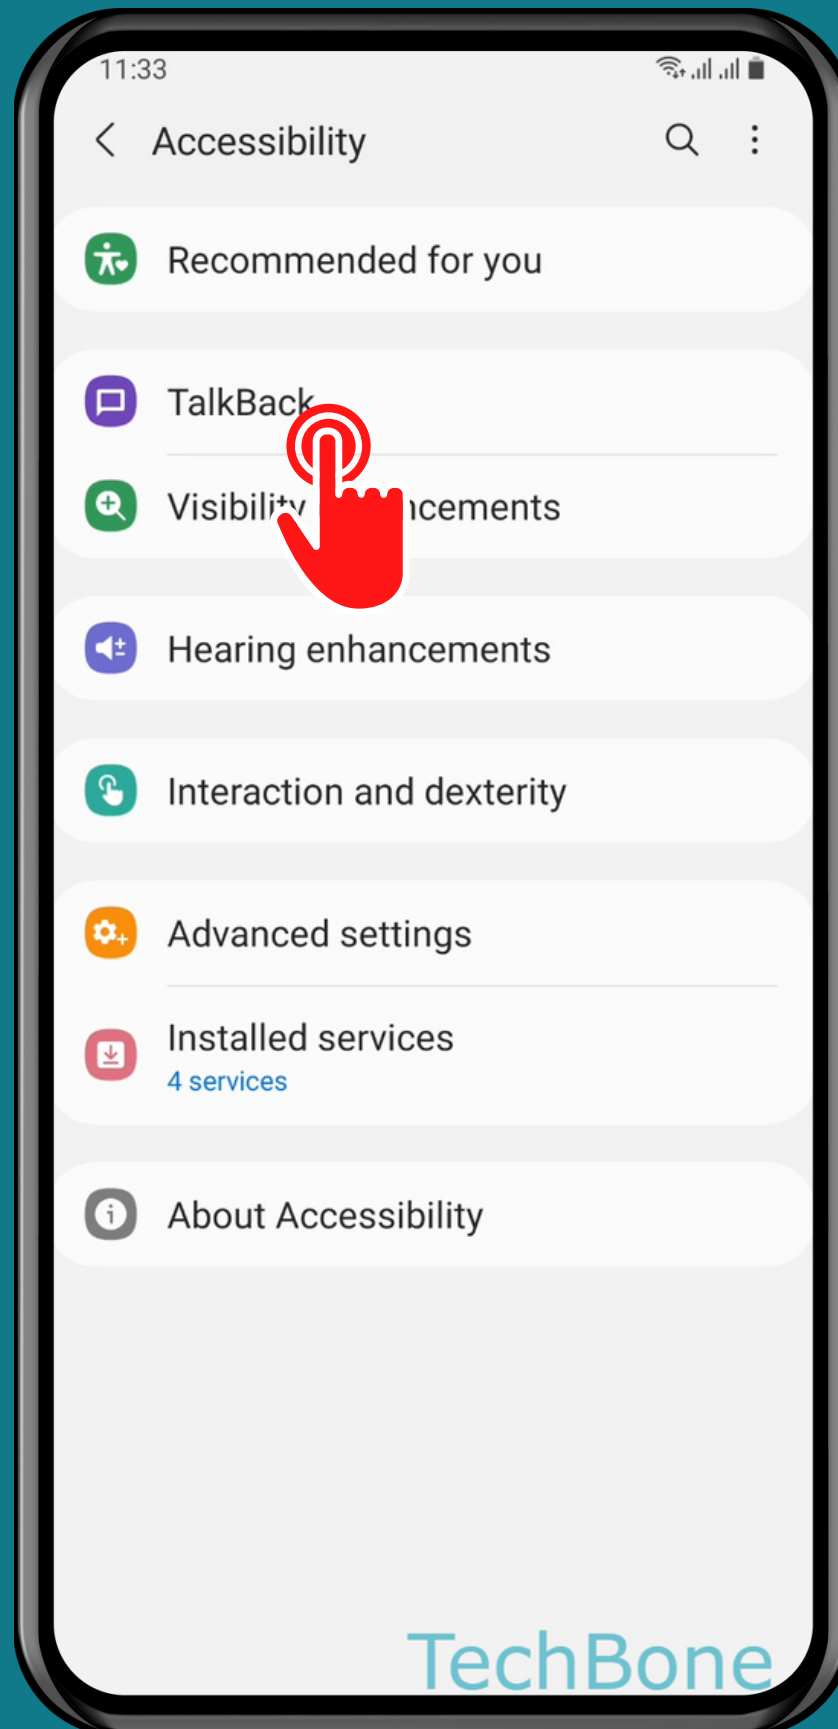

SAMSUNG

Android 11 - One UI 3

HOW TO TURN ON TALKBACK

Tap on
Settings

Tap on Accessibility

TechBone

Tap on TalkBack

Turn On TalkBack

Tap on
Allow

Done!