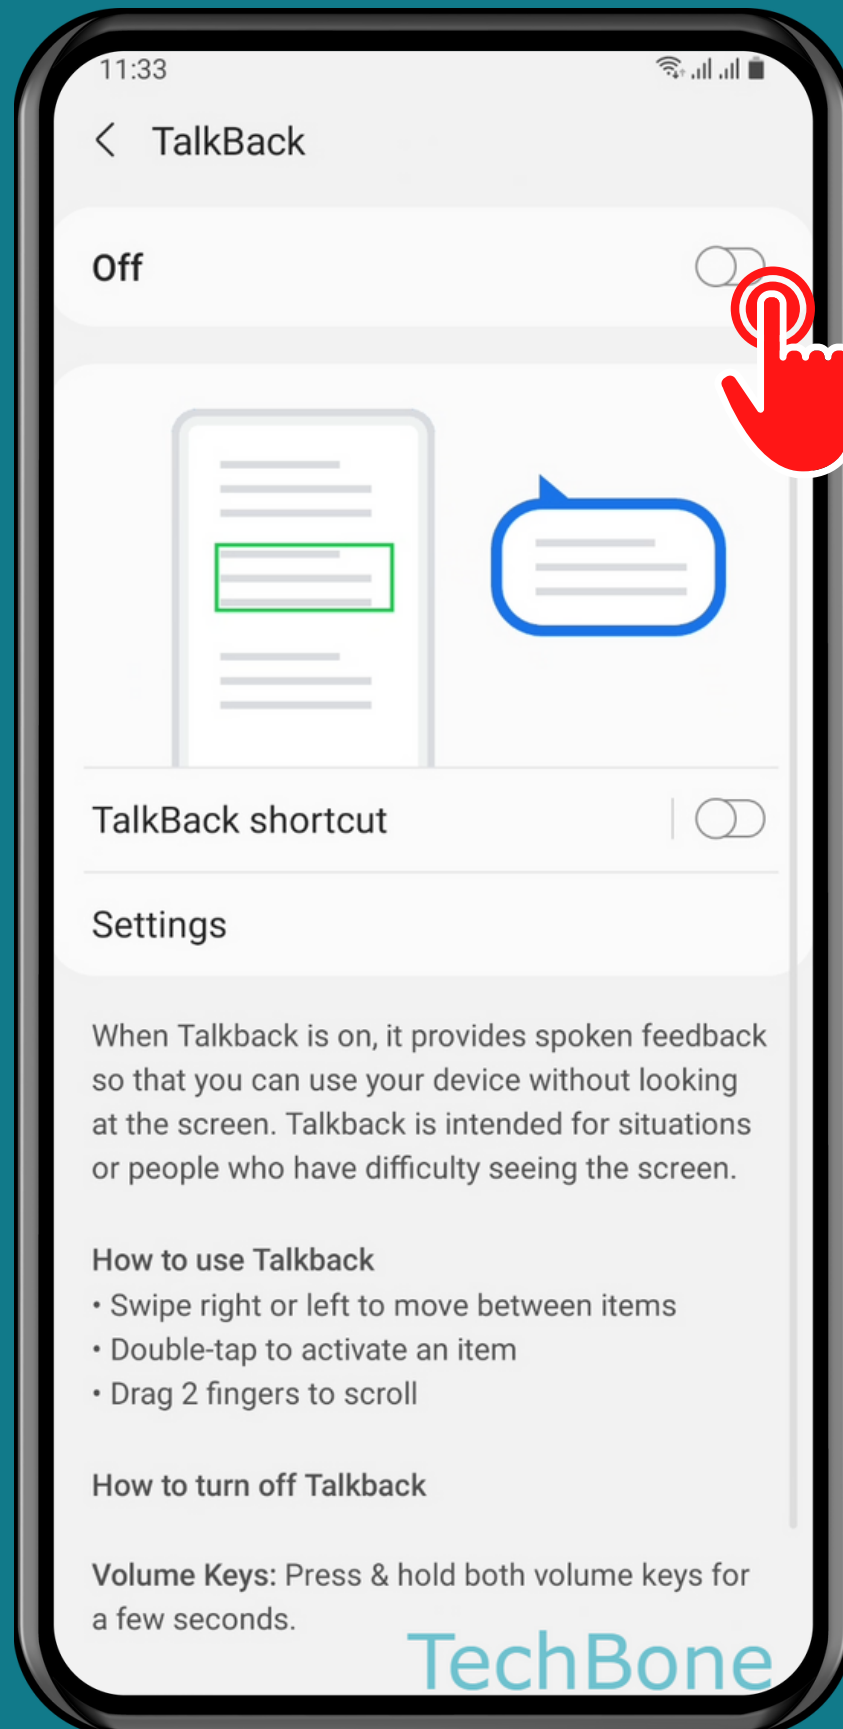

SAMSUNG

Android 11 - One UI 3

HOW TO TURN ON TALKBACK

Tap on
Settings

Tap on Accessibility

TechBone

Tap on TalkBack

Turn On TalkBack