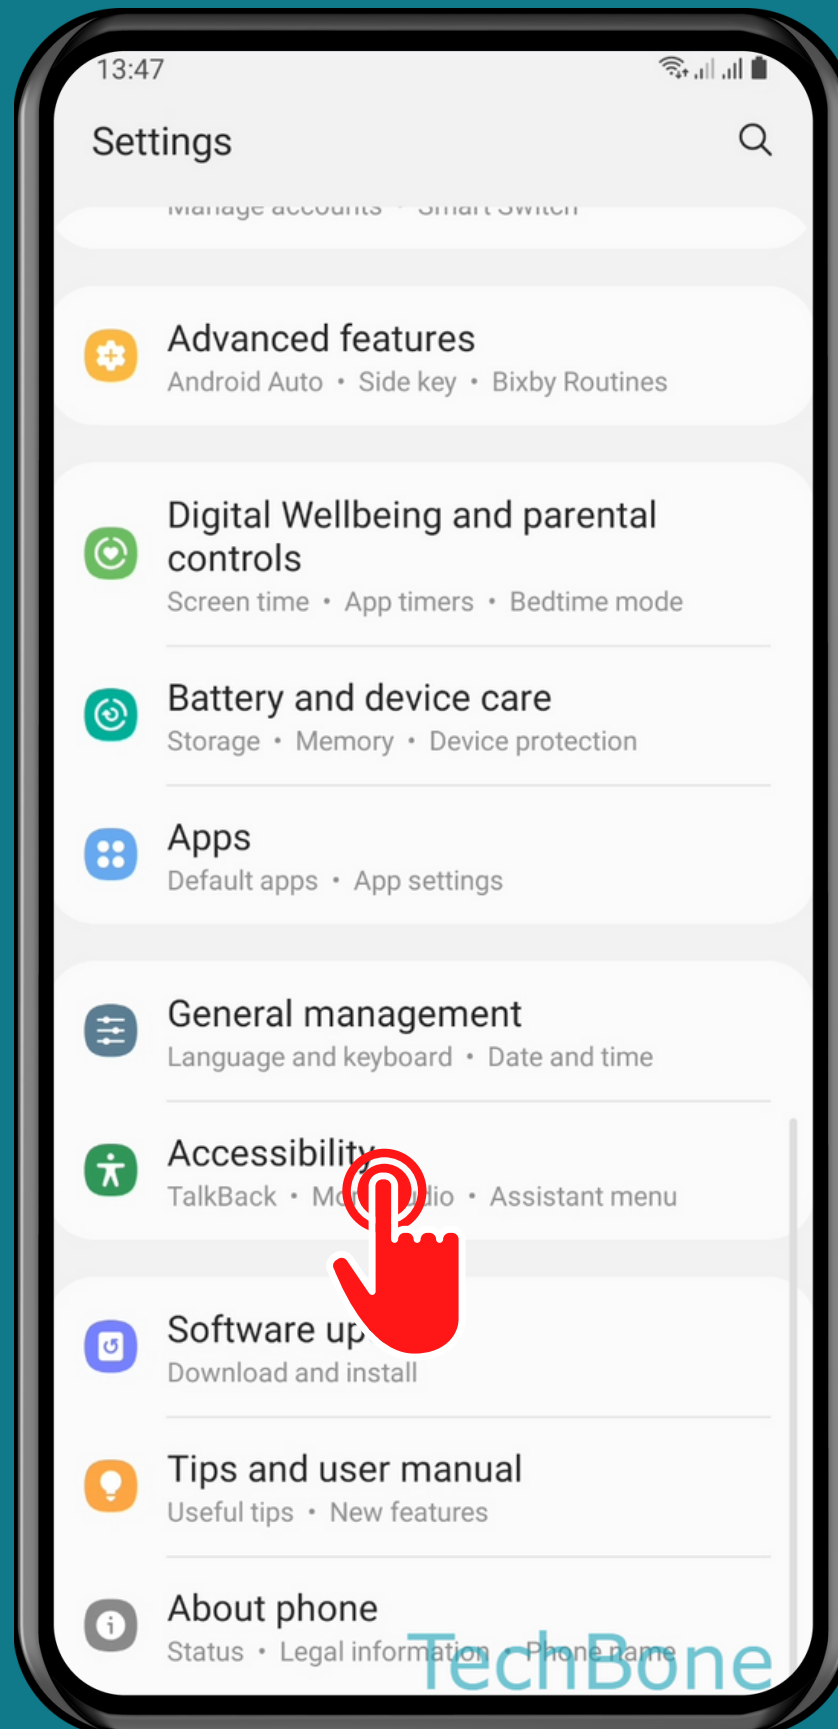

SAMSUNG

Android 11 - One UI 3

HOW TO TURN ON TALKBACK

Tap on
Settings

Tap on Accessibility

TechBone

Tap on TalkBack

Turn On TalkBack

Tap on
Allow

Done!