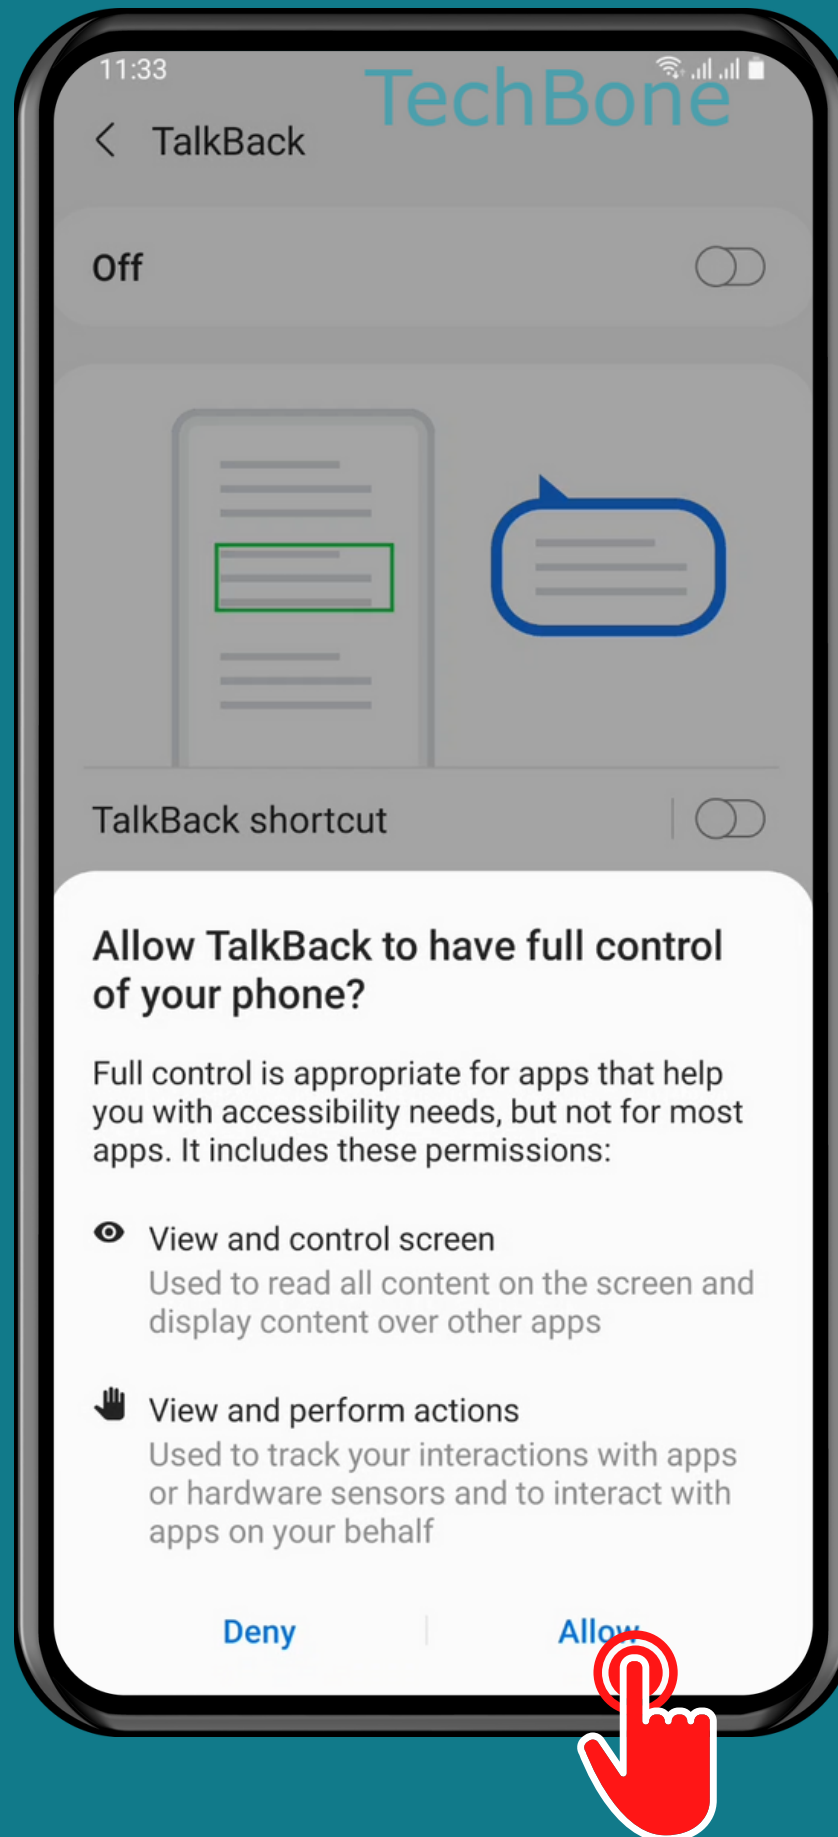

SAMSUNG

Android 11 - One UI 3

HOW TO TURN ON TALKBACK

Tap on
Settings

Tap on Accessibility

TechBone

Tap on TalkBack

Turn On TalkBack

Tap on
Allow

Done!