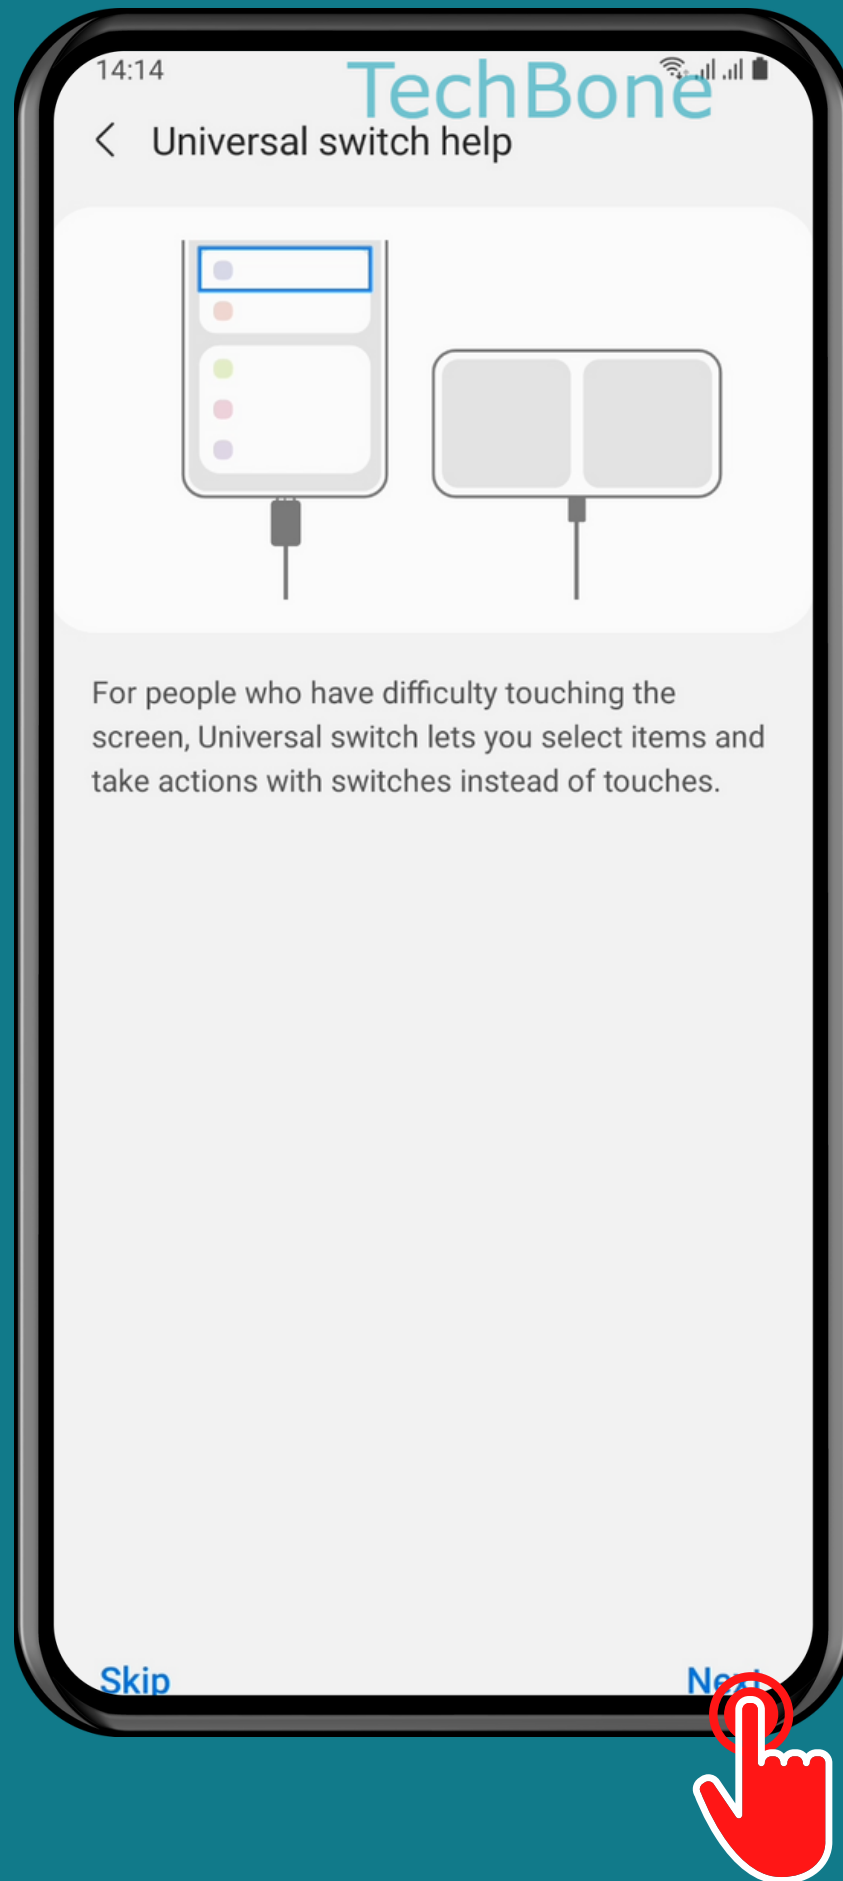

SAMSUNG

Android 11 - One UI 3

HOW TO SET UP UNIVERSAL SWITCH

Tap on
Settings

Tap on Accessibility

Tap on Interaction and dexterity

Tap on Universal switch

Tap on **Next** and
follow the instructions
on screen