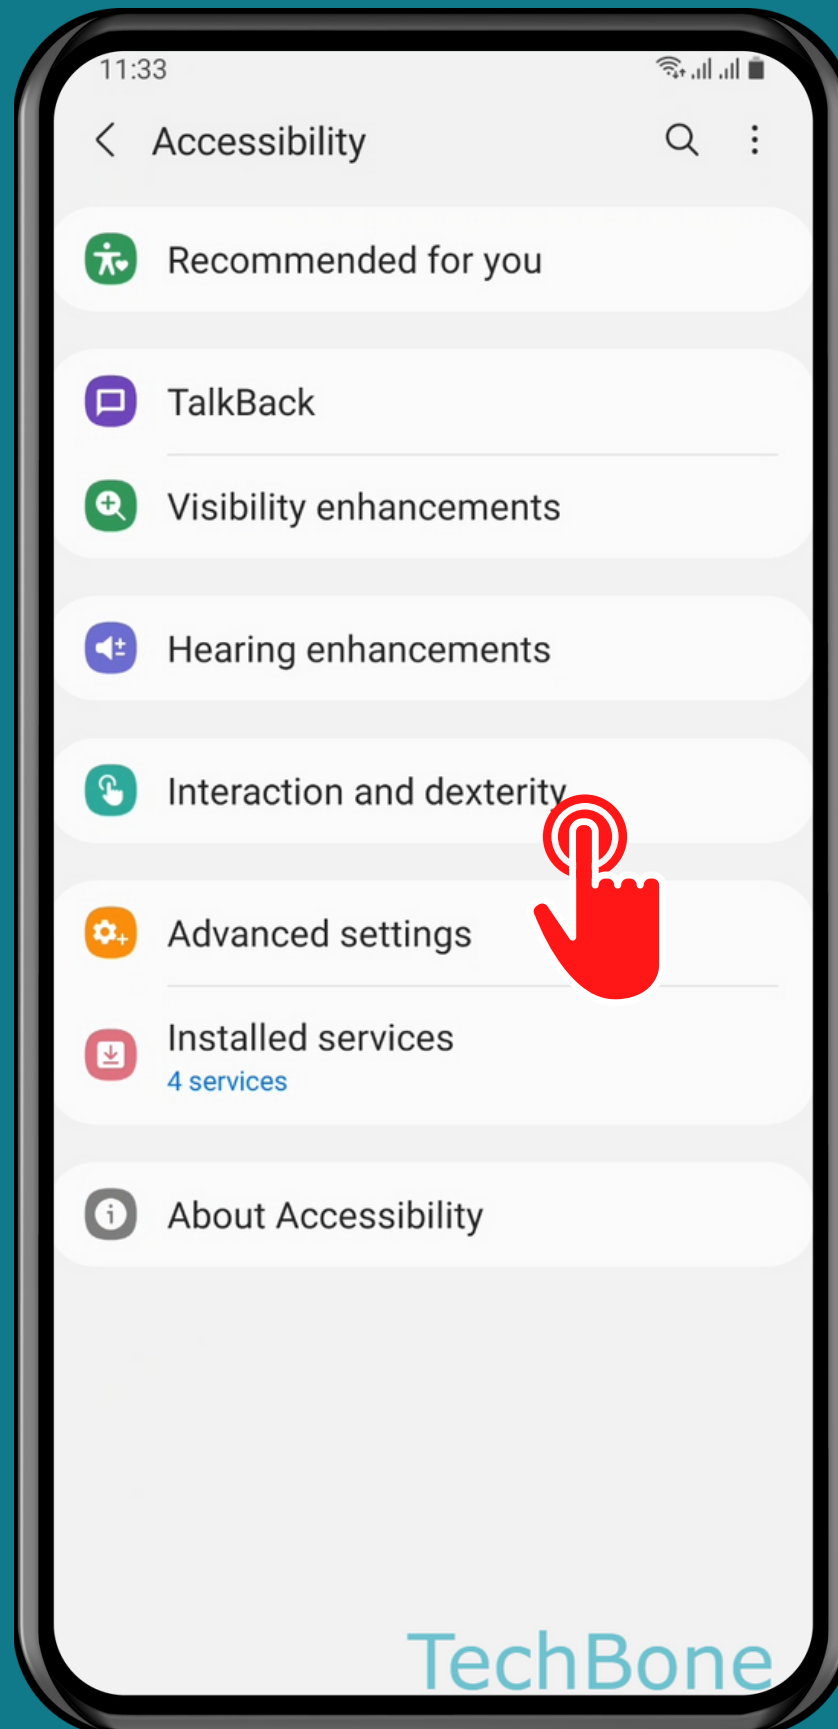

SAMSUNG

Android 11 - One UI 3

HOW TO SET UP UNIVERSAL SWITCH

Tap on
Settings

Tap on Accessibility

Tap on Interaction and dexterity

Tap on Universal switch

Tap on **Next** and
follow the instructions
on screen