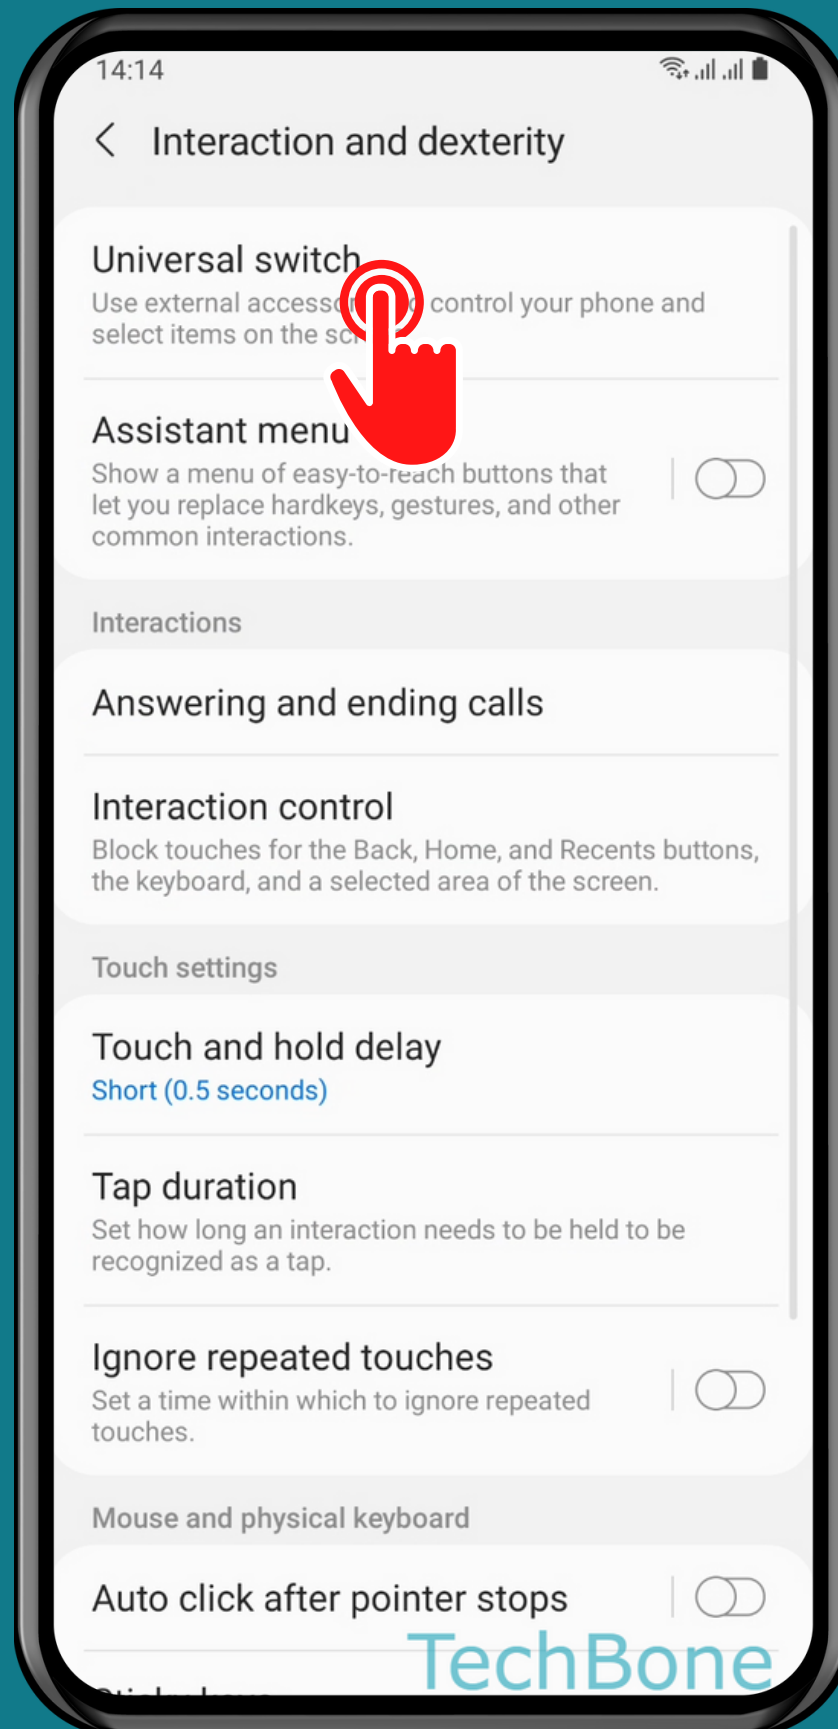

SAMSUNG

Android 11 - One UI 3

HOW TO SET UP UNIVERSAL SWITCH

Tap on
Settings

Tap on Accessibility

Tap on Interaction and dexterity

Tap on Universal switch

Tap on **Next** and
follow the instructions
on screen