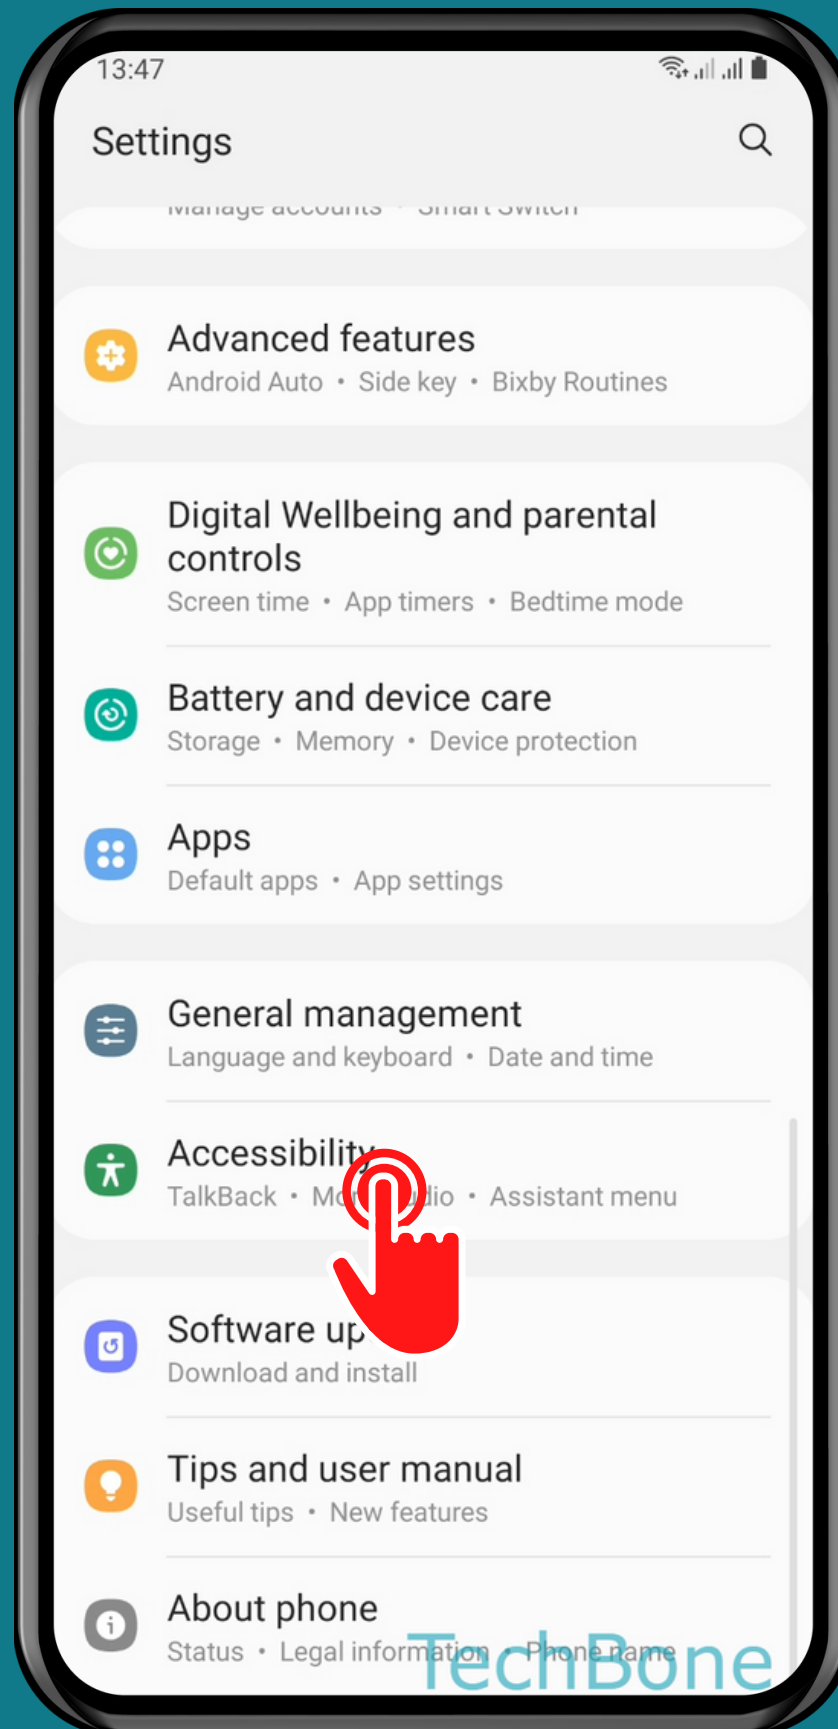

SAMSUNG

Android 11 - One UI 3

HOW TO SET UP UNIVERSAL SWITCH

Tap on
Settings

Tap on Accessibility

Tap on Interaction and dexterity

Tap on Universal switch

Tap on **Next** and
follow the instructions
on screen