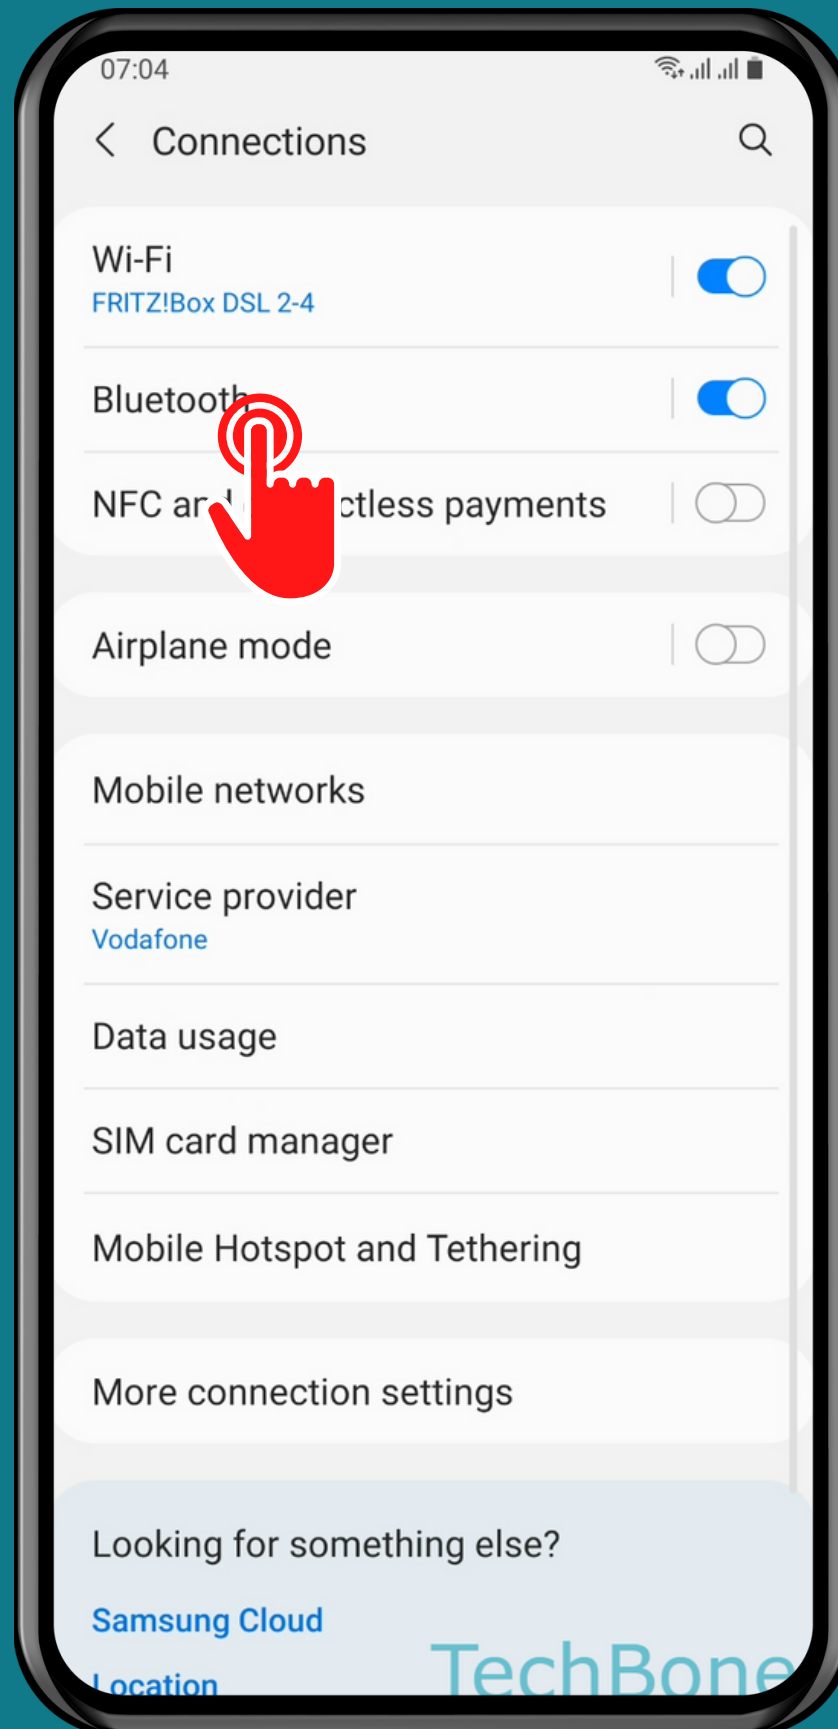

SAMSUNG

Android 11 - One UI 3

HOW TO UNPAIR BLUETOOTH DEVICE

Tap on
Settings

Tap on Connections

Tap on Bluetooth

Tap on
Settings

Tap on
Unpair