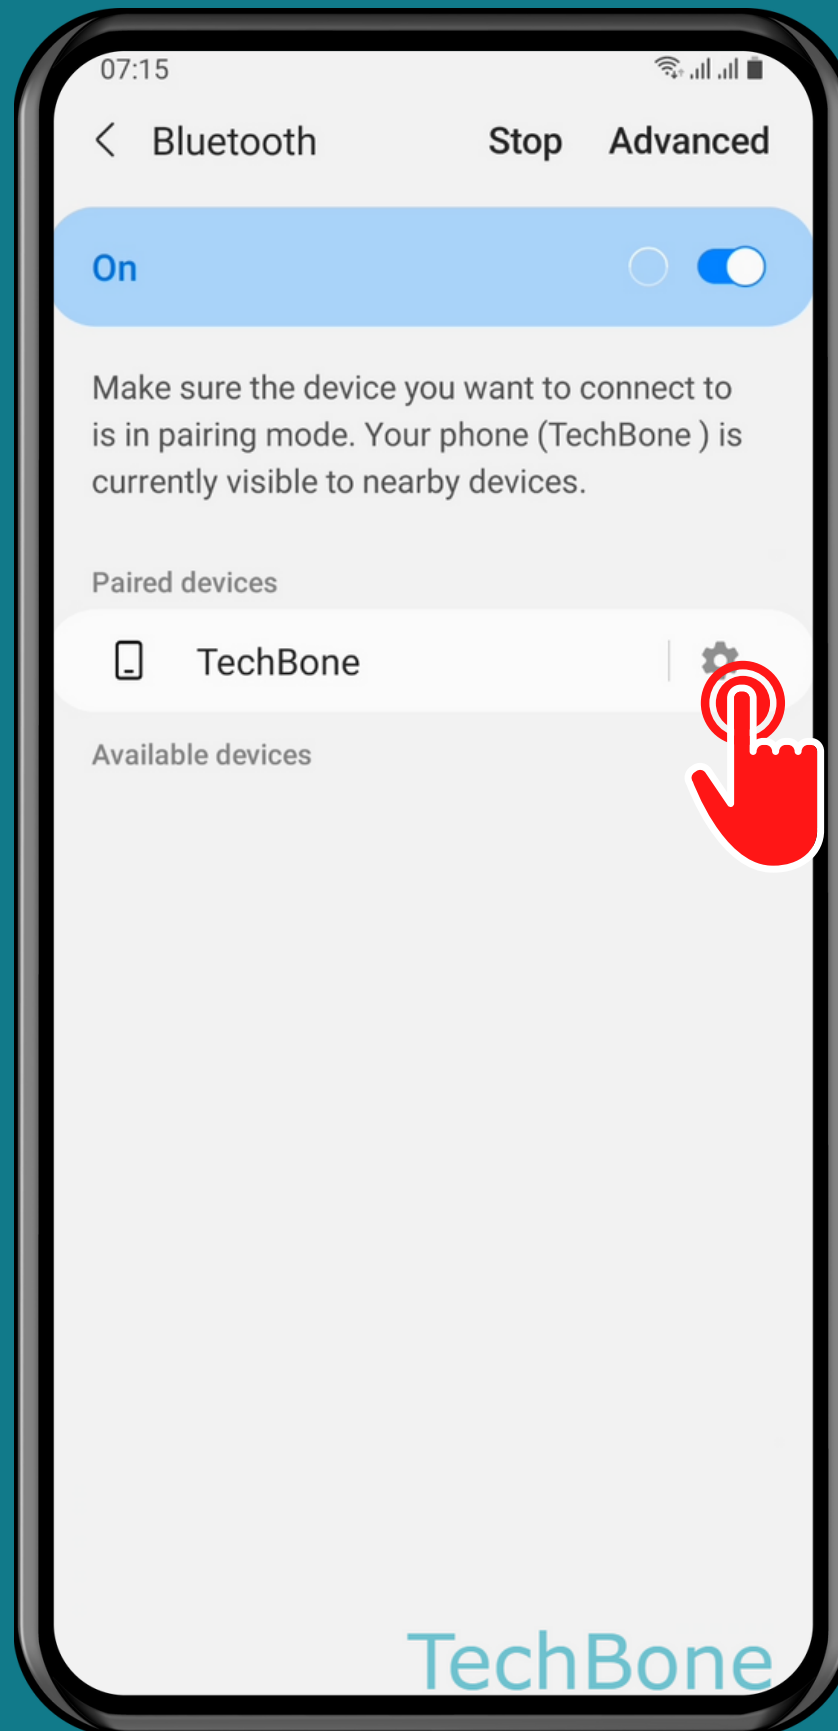

SAMSUNG

Android 11 - One UI 3

HOW TO UNPAIR BLUETOOTH DEVICE

Tap on
Settings

Tap on Connections

Tap on Bluetooth

Tap on
Settings

Tap on
Unpair