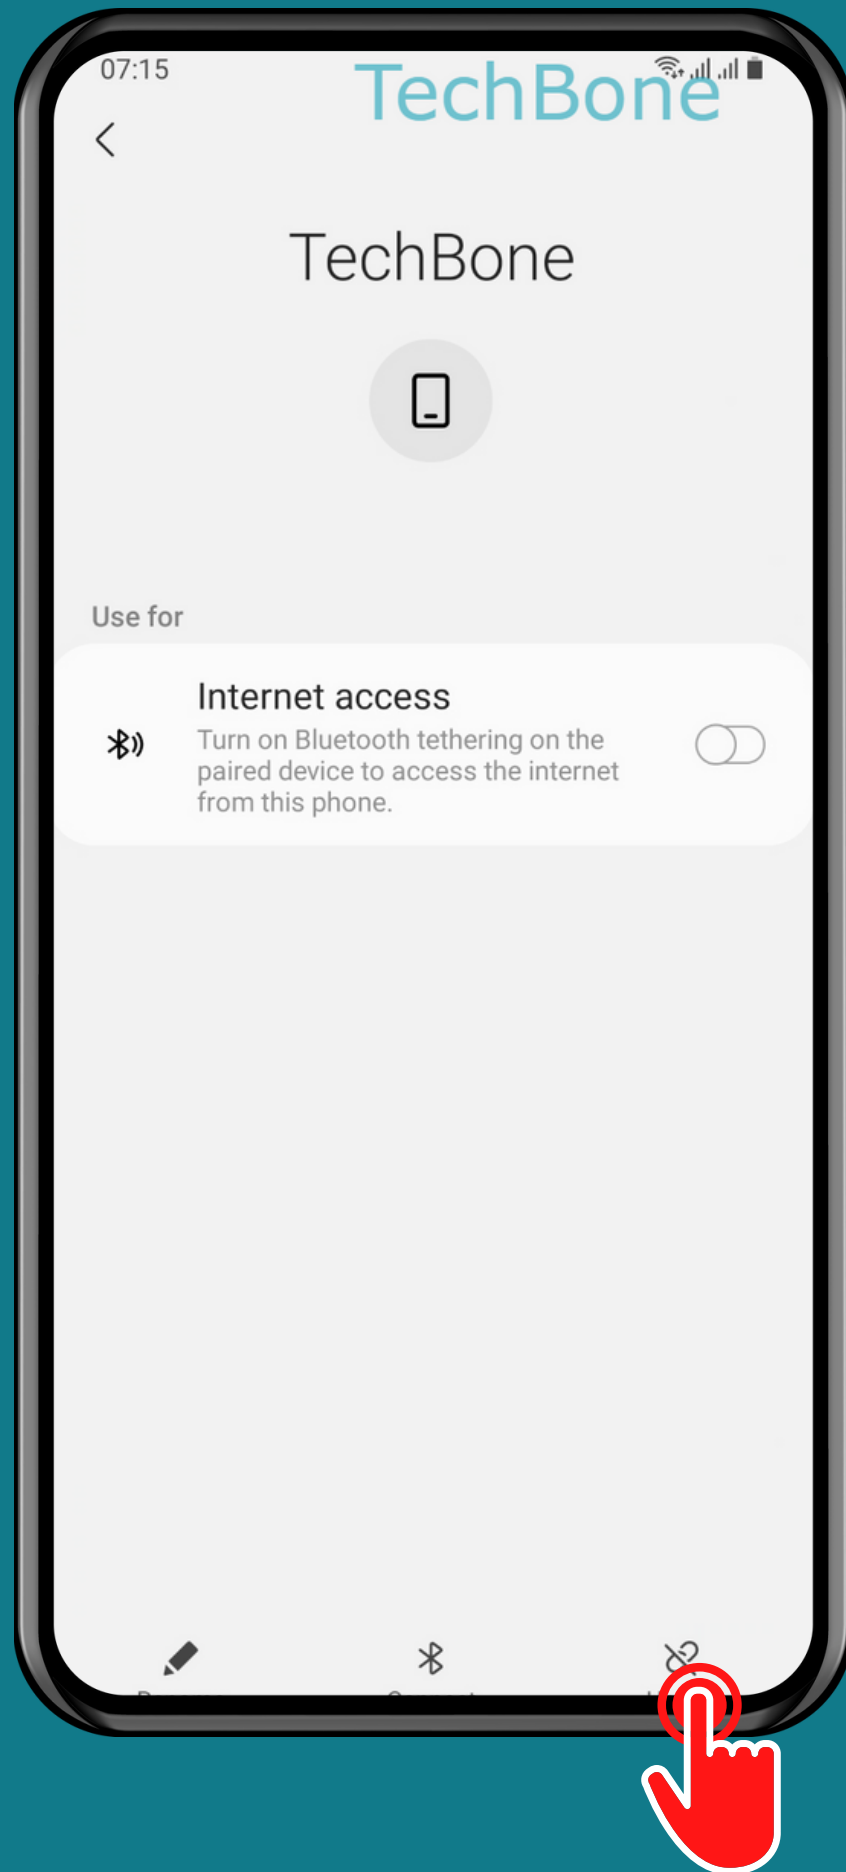

SAMSUNG

Android 11 - One UI 3

HOW TO UNPAIR BLUETOOTH DEVICE

Tap on
Settings

Tap on Connections

Tap on Bluetooth

Tap on
Settings

Tap on
Unpair