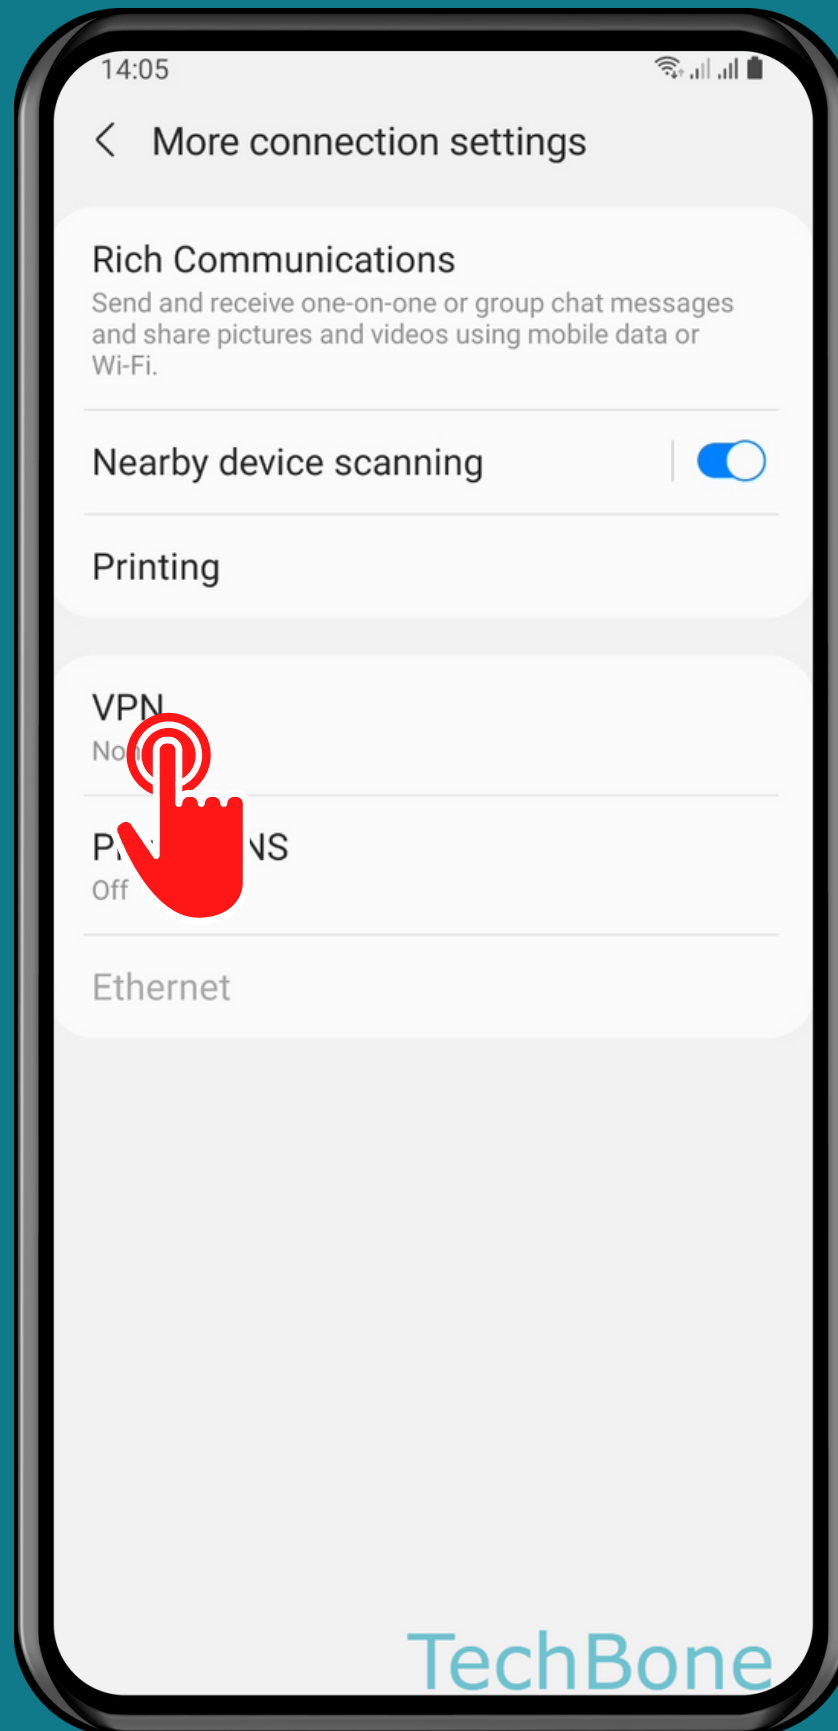

SAMSUNG

Android 11 - One UI 3

HOW TO SET UP VIRTUAL PRIVATE NETWORK

Tap on
Settings

Tap on Connections

Tap on More connection settings

Tap on
VPN

Open the Menu

Tap on
Add VPN profile

Enter the
Corresponding data
and tap **Save**

Done!