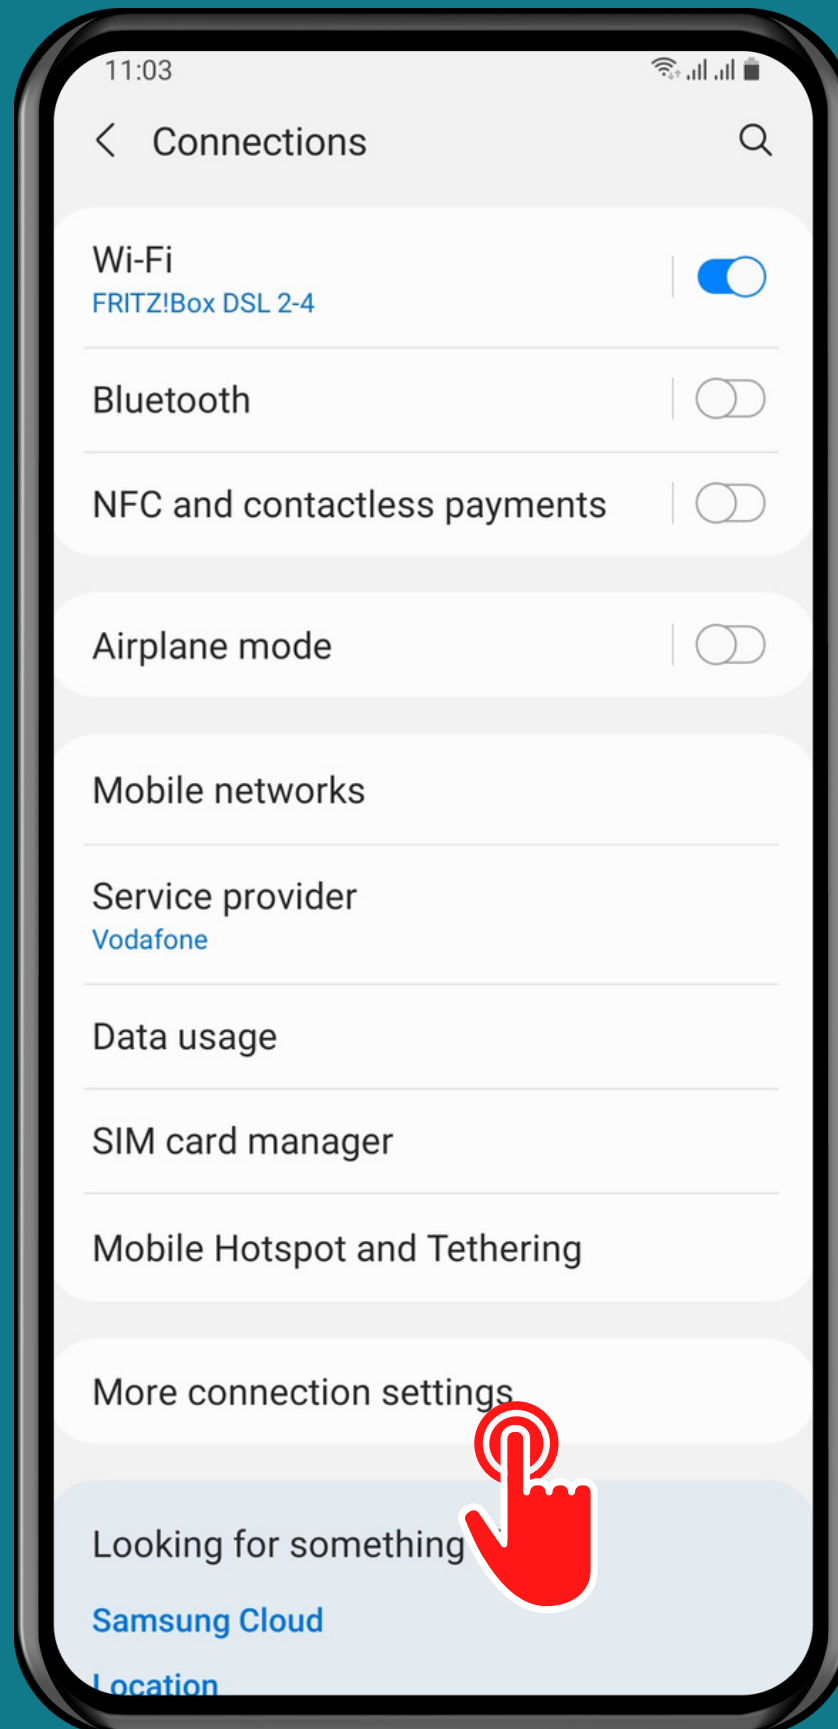

SAMSUNG

Android 11 - One UI 3

HOW TO SET UP VIRTUAL PRIVATE NETWORK

Tap on
Settings

Tap on Connections

Tap on More connection settings

Tap on
VPN

Open the Menu

Tap on
Add VPN profile

Enter the
Corresponding data
and tap **Save**

Done!