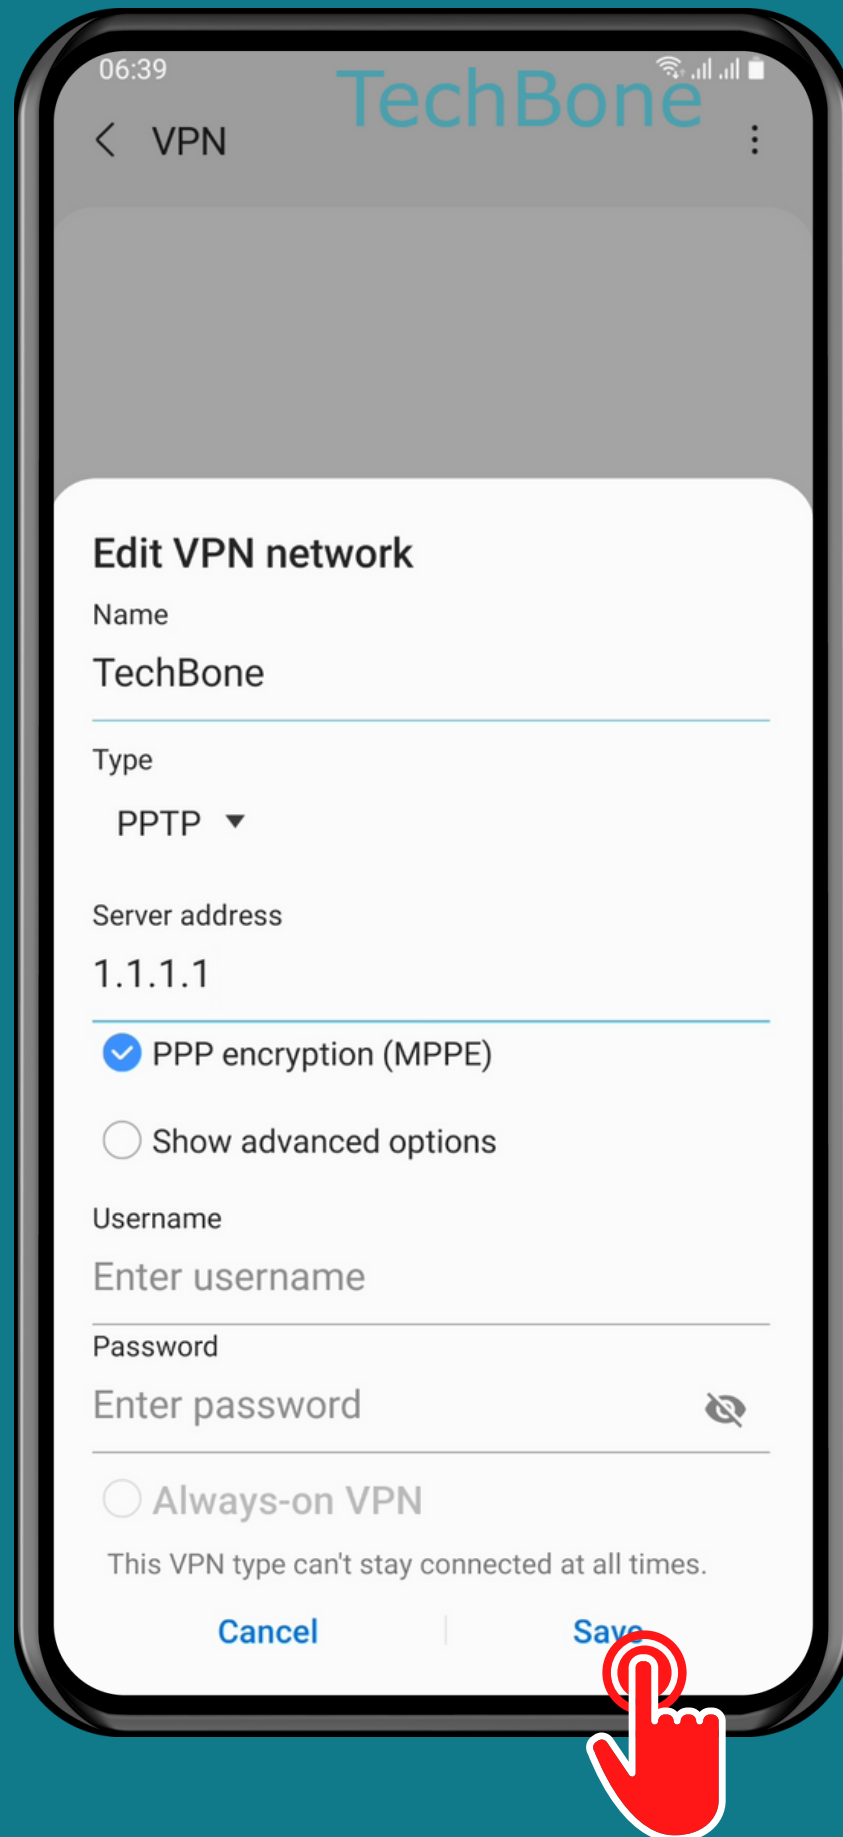

SAMSUNG

Android 11 - One UI 3

HOW TO SET UP VIRTUAL PRIVATE NETWORK

Tap on
Settings

Tap on Connections

Tap on More connection settings

Tap on
VPN

Open the Menu

Tap on
Add VPN profile

Enter the
Corresponding data
and tap **Save**

Done!