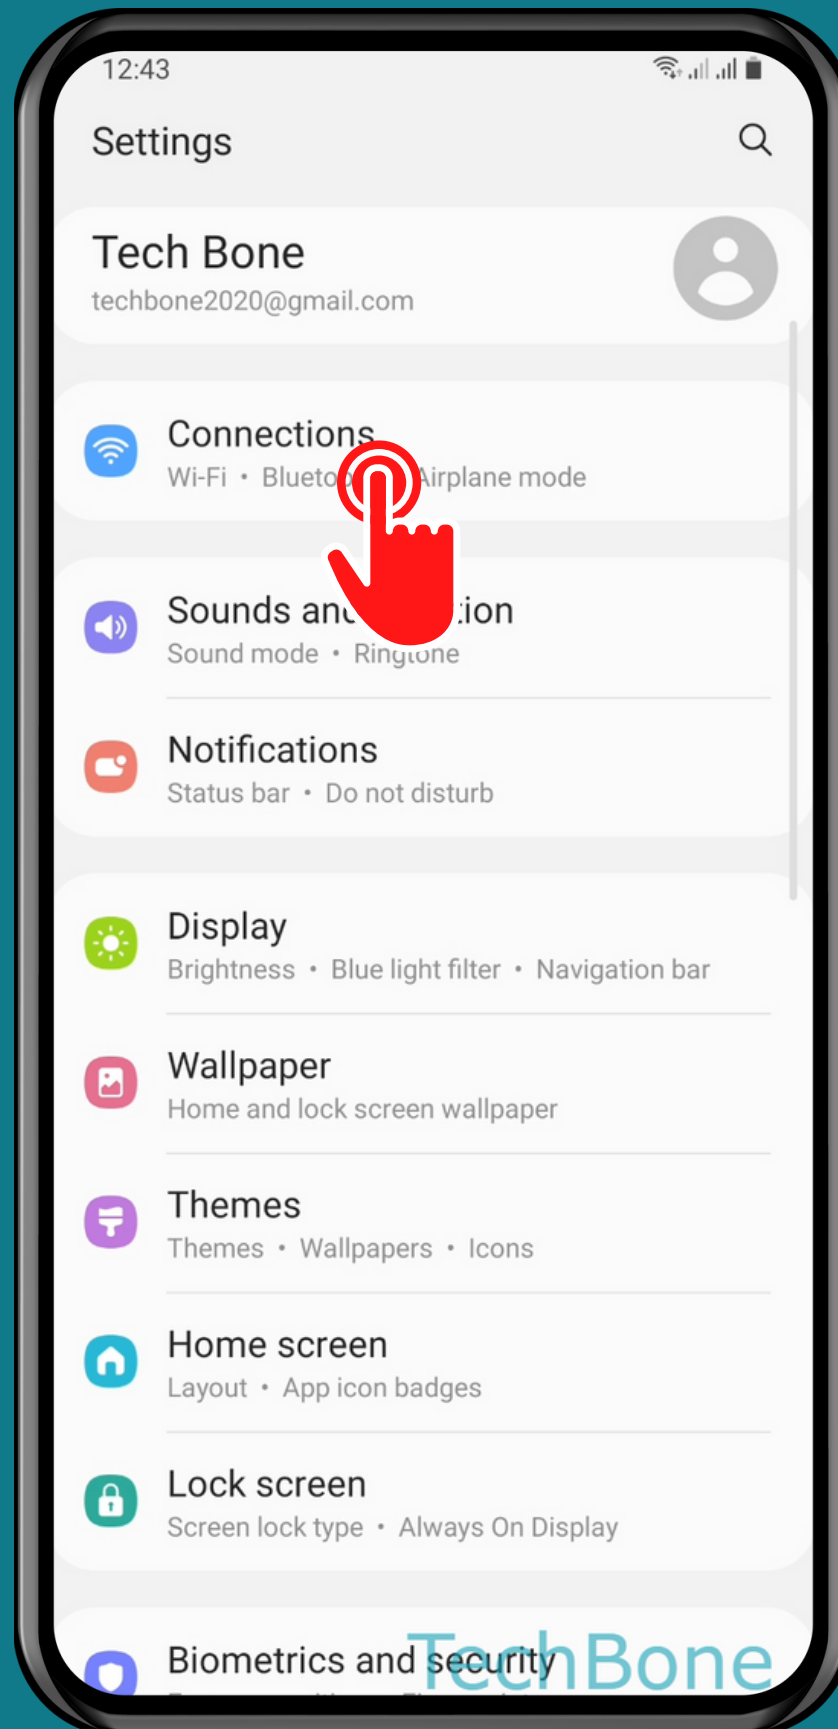

SAMSUNG

Android 11 - One UI 3

HOW TO SET UP VIRTUAL PRIVATE NETWORK

Tap on
Settings

Tap on Connections

Tap on More connection settings

Tap on
VPN

Open the Menu

Tap on
Add VPN profile

Enter the
Corresponding data
and tap **Save**

Done!