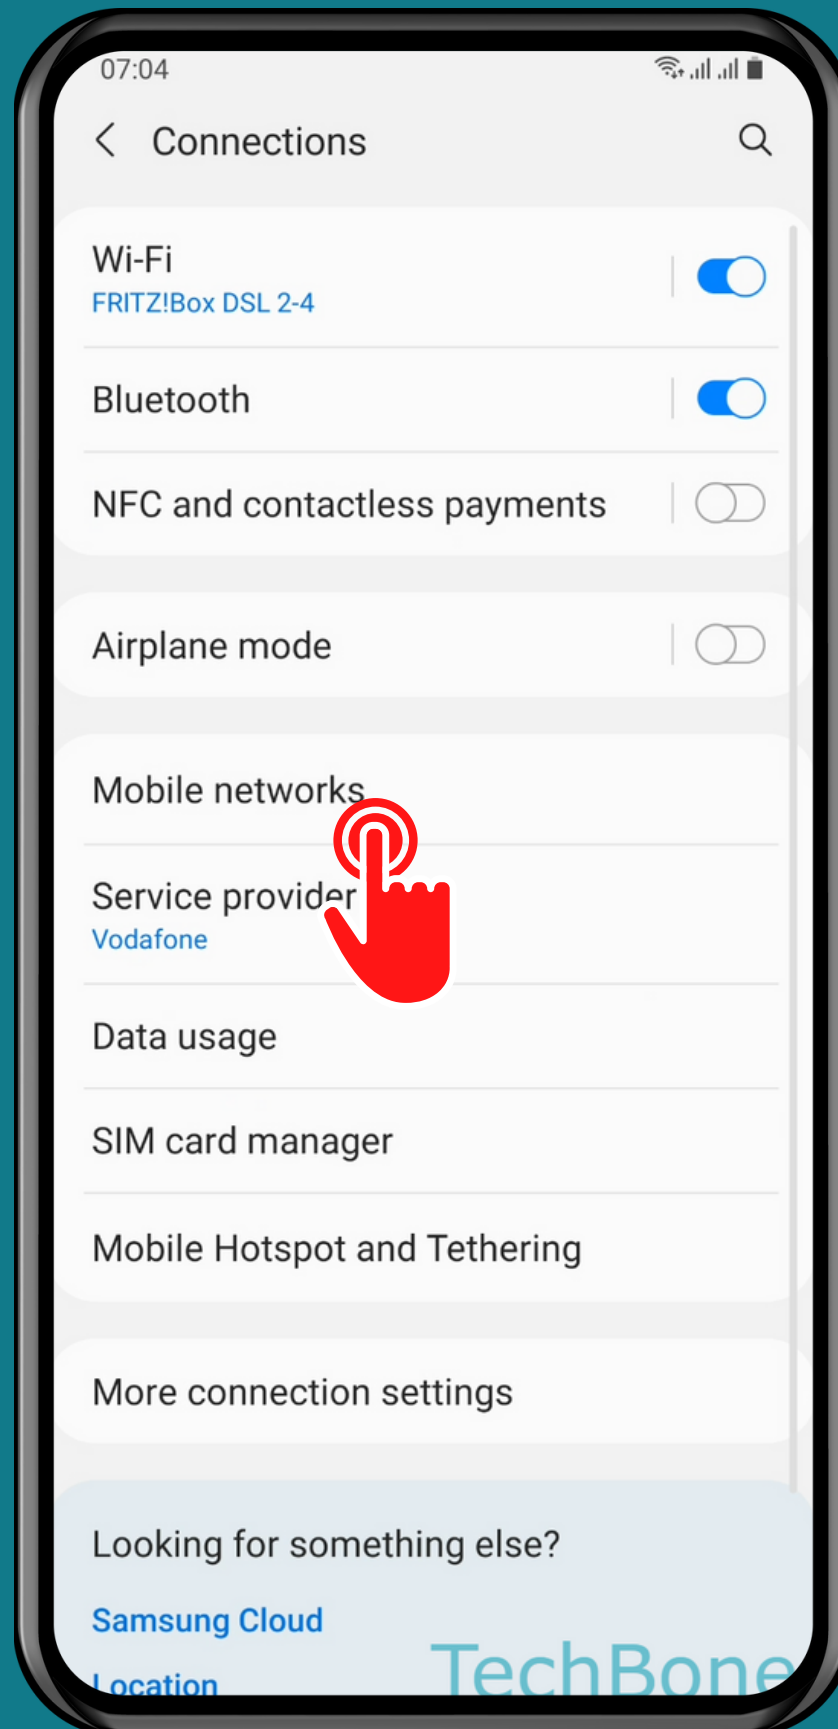

SAMSUNG

Android 11 - One UI 3

HOW TO TURN ON/OFF VOLTE

Tap on
Settings

Tap on Connections

Tap on Mobile networks

Turn On/Off

VoLTE calls SIM 1 / 2