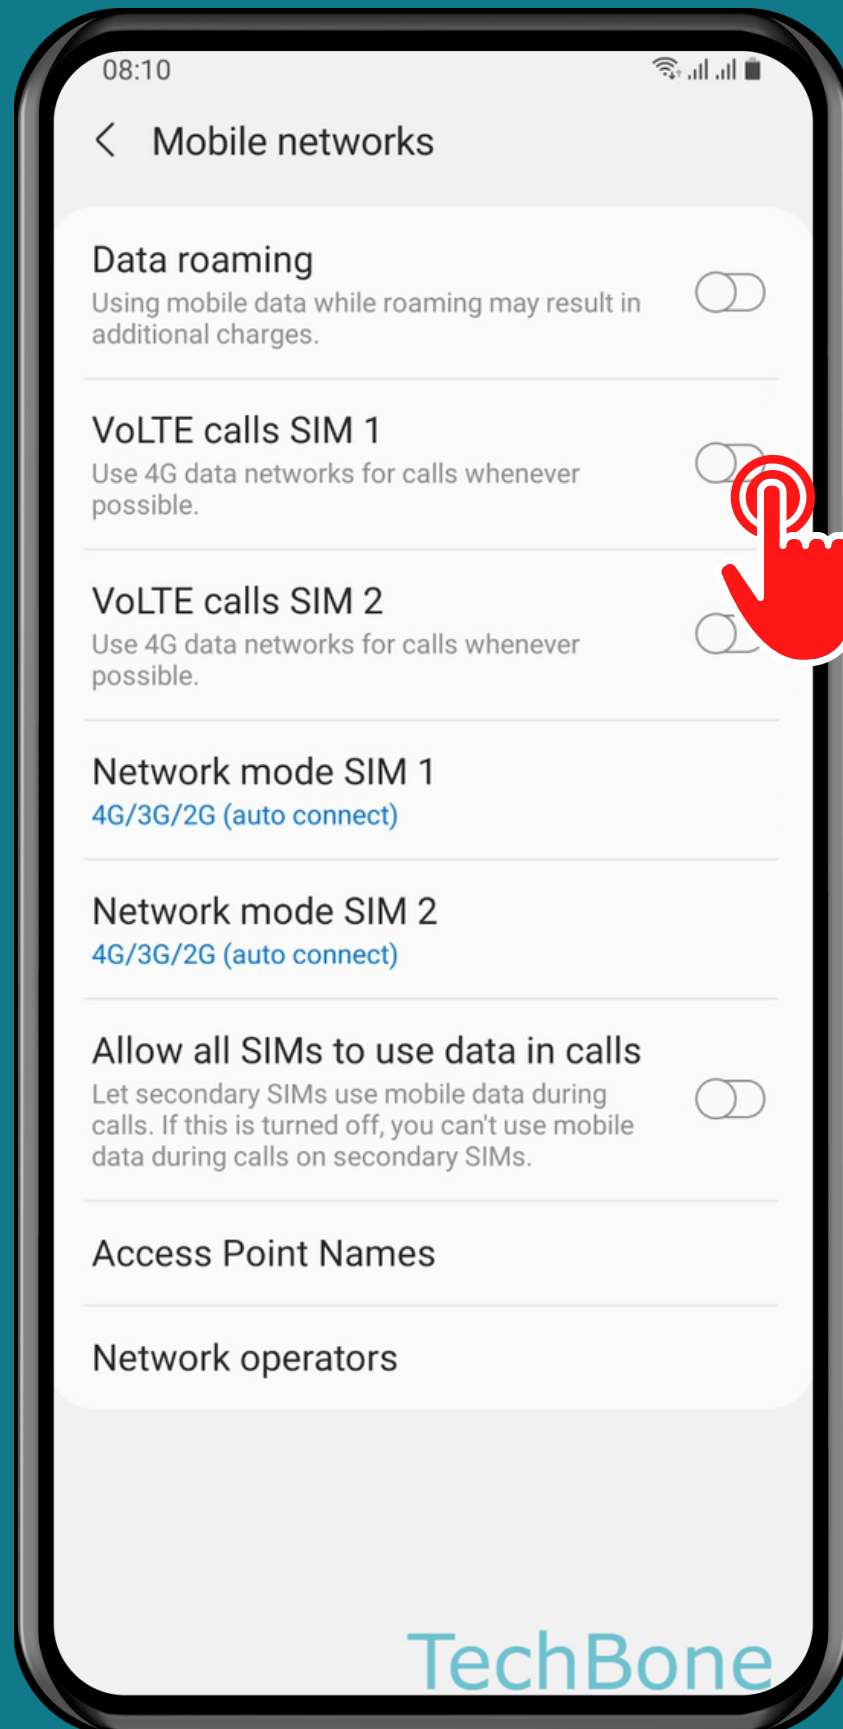

SAMSUNG

Android 11 - One UI 3

HOW TO TURN ON/OFF VOLTE

Tap on
Settings

Tap on Connections

Tap on Mobile networks

Turn On/Off

VoLTE calls SIM 1 / 2