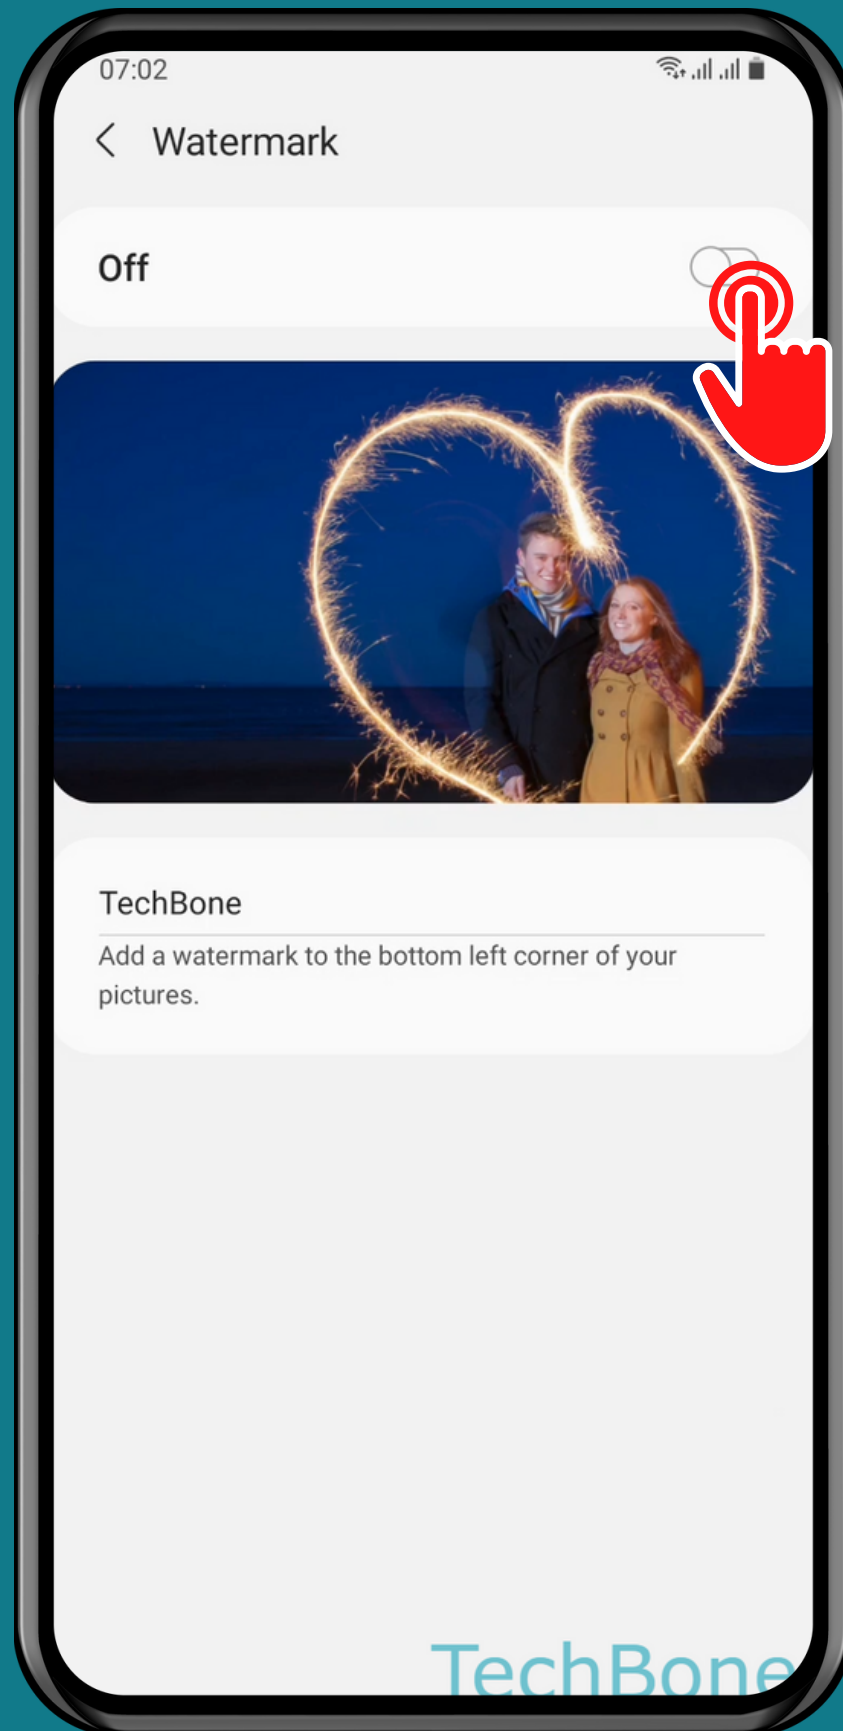

SAMSUNG

Camera - Android 11 - One UI 3

HOW TO TURN ON/OFF CUSTOM WATERMARK

Tap on
Camera

Tap on Settings

Tap on Watermark

Turn On/Off Watermark

If desired, set a
Custom watermark