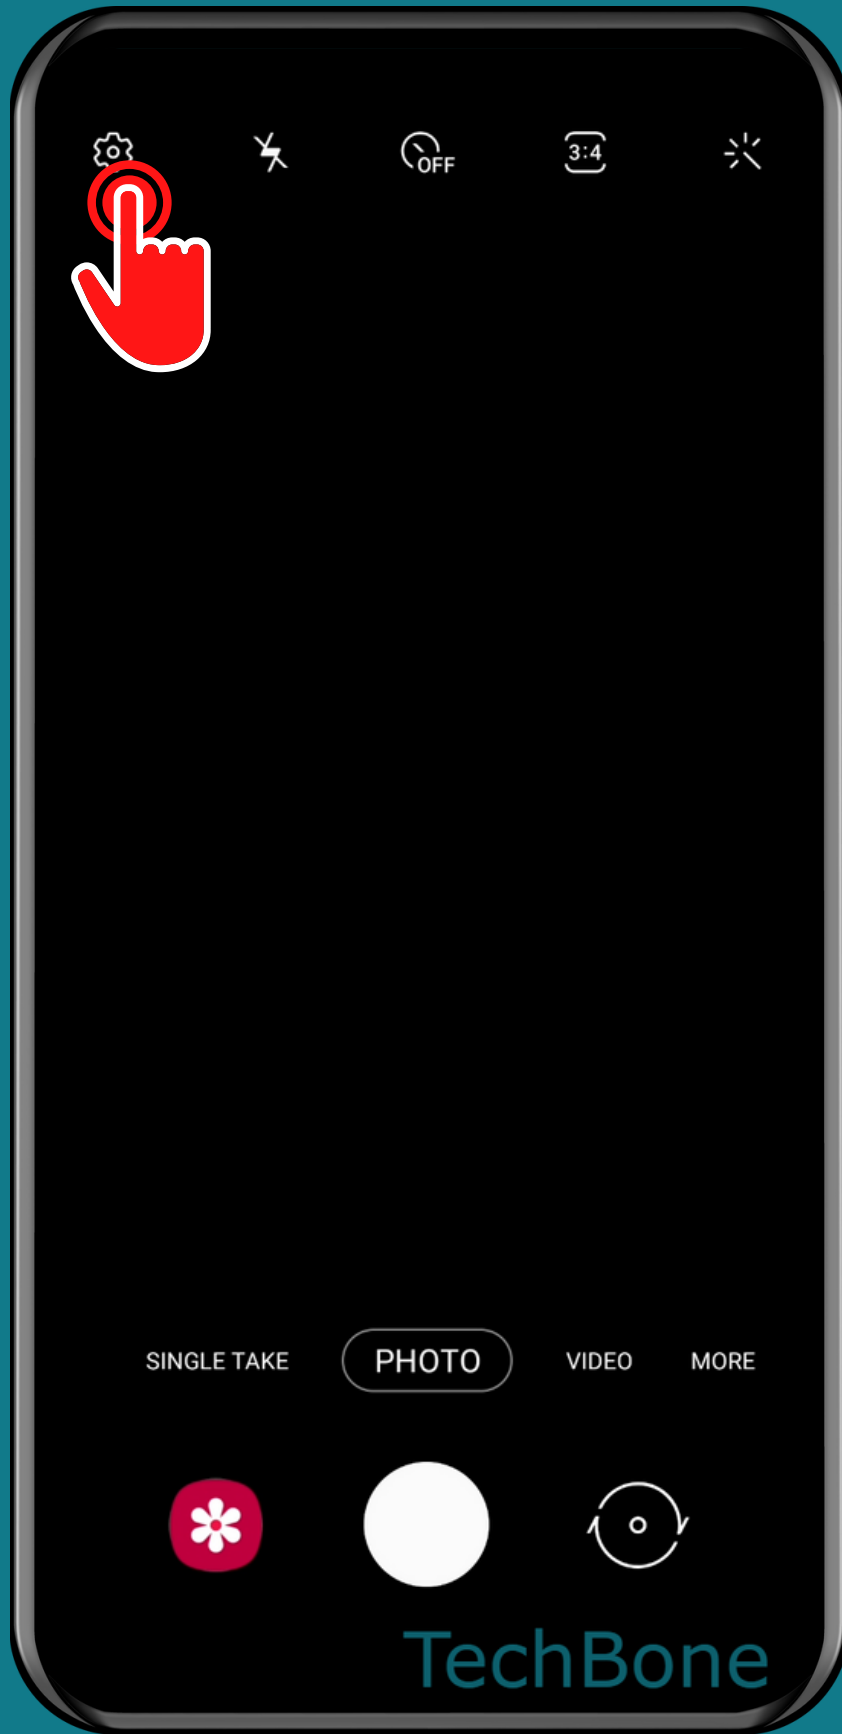

SAMSUNG

Camera - Android 11 - One UI 3

HOW TO TURN ON/OFF CUSTOM WATERMARK

Tap on
Camera

Tap on Settings

Tap on Watermark

Turn On/Off Watermark

If desired, set a
Custom watermark