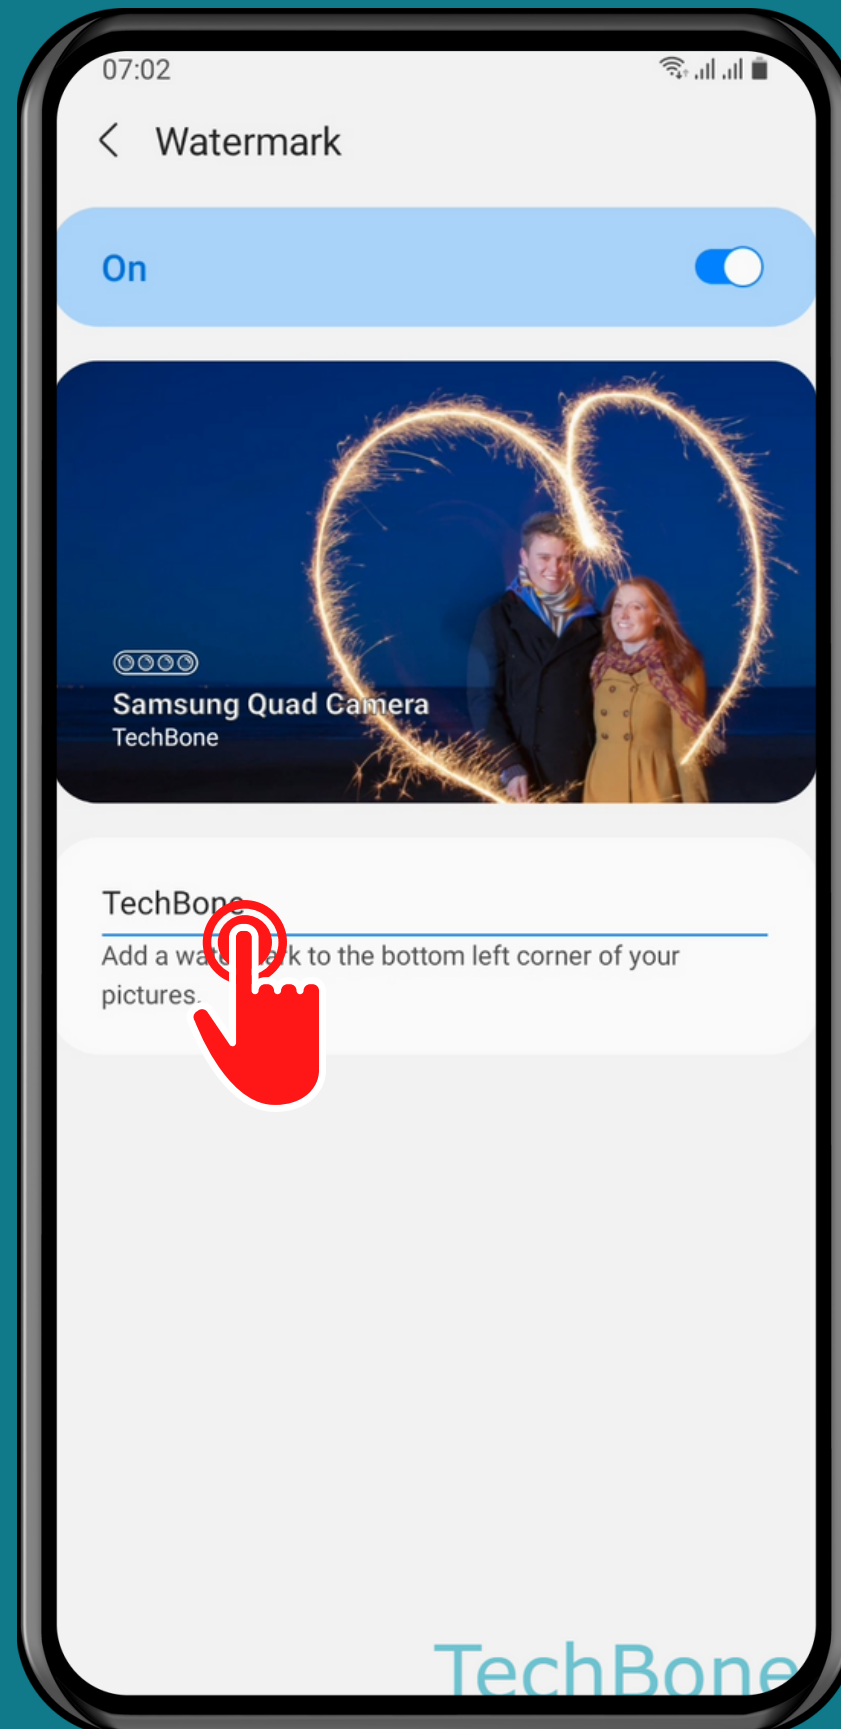

SAMSUNG

Camera - Android 11 - One UI 3

HOW TO TURN ON/OFF CUSTOM WATERMARK

Tap on
Camera

Tap on Settings

Tap on Watermark

Turn On/Off Watermark

If desired, set a
Custom watermark