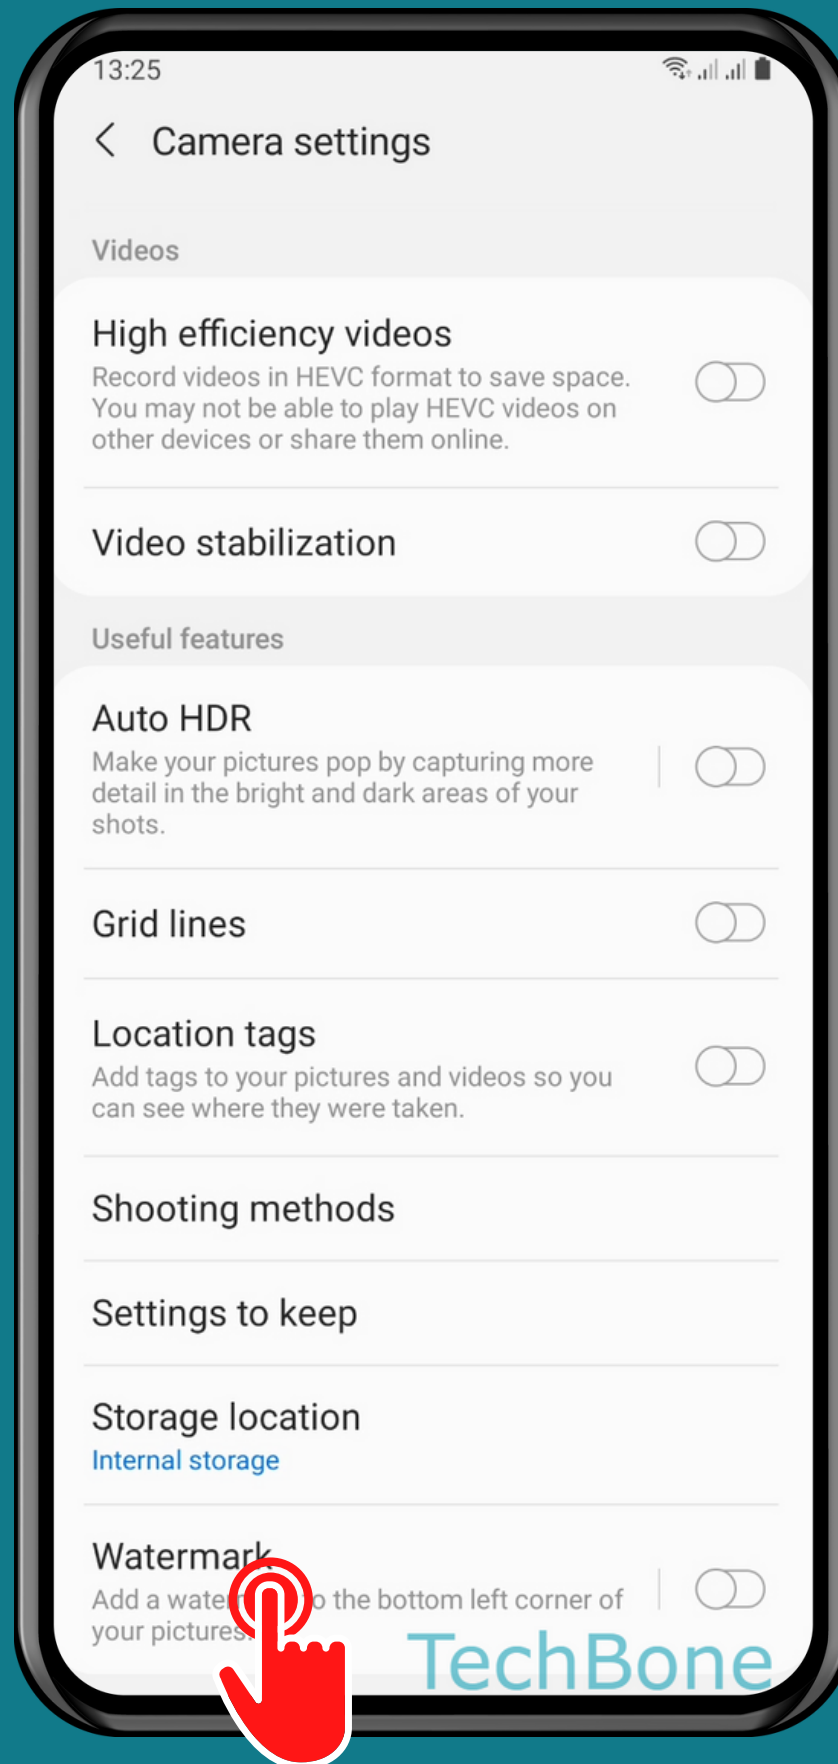

SAMSUNG

Camera - Android 11 - One UI 3

HOW TO TURN ON/OFF CUSTOM WATERMARK

Tap on
Camera

Tap on Settings

Tap on Watermark

Turn On/Off Watermark

If desired, set a
Custom watermark